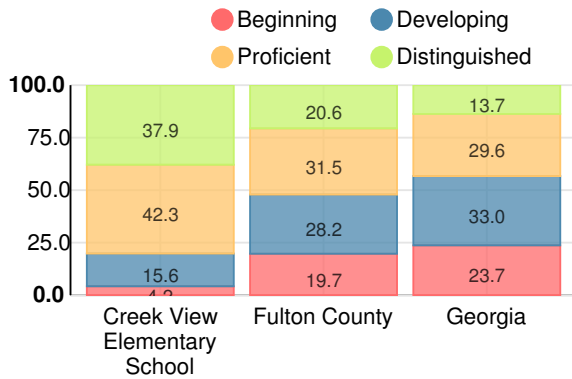

Elementary

CCRPI Score

Creek View Elementary School

Indicator	2019
Content Mastery	98.4
Progress	98.5
Closing Gaps	96.2
Readiness	95.0
CCRPI Score	97.4

English

Percent of students scoring in each performance level on 2019 Georgia Milestones for elementary grades