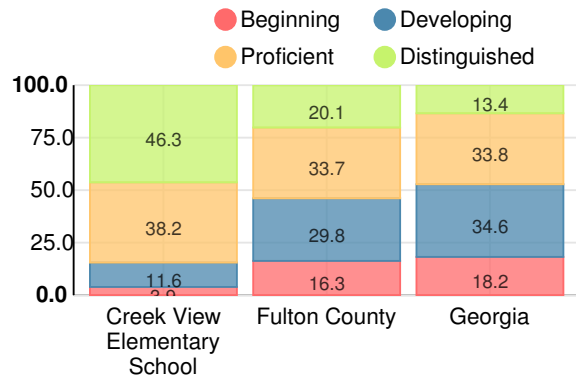

## CCRPI Score

### Creek View Elementary School

Indicator	2019
Content Mastery	98.4
Progress	98.5
Closing Gaps	96.2
Readiness	95.0
<b>CCRPI Score</b>	<b>97.4</b>

### English

Percent of students scoring in each performance level on 2019 Georgia Milestones for elementary grades

### Mathematics

Percent of students scoring in each performance level on 2019 Georgia Milestones for elementary grades