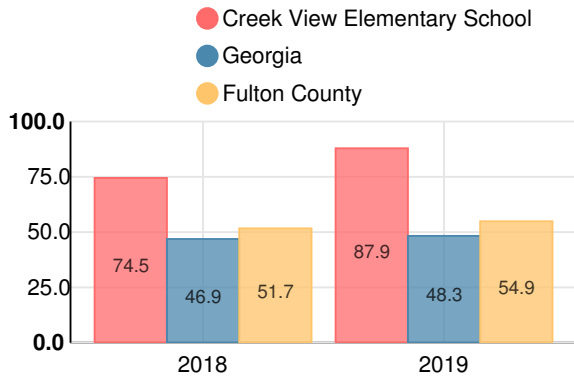

### Mathematics

Percent of students scoring in each performance level on 2019 Georgia Milestones for elementary grades

### Science

Percent of students scoring in each performance level on 2019 Georgia Milestones for elementary grades

### Social Studies

Percent of students scoring in each performance level on 2019 Georgia Milestones for elementary grades

**Reading at or above the Grade Level Target (3rd Grade)**

Percent of students in grade 3 achieving Lexile measure equal to or greater than 670