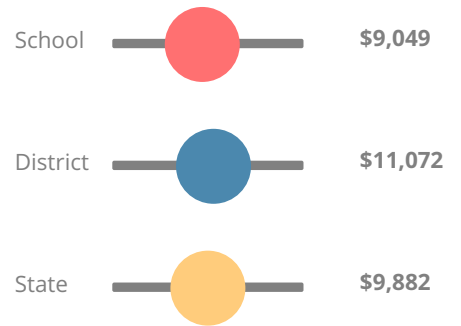

## CCRPI Single Score

Student Mobility Rate

23.8%

School Climate Star Rating

Financial Efficiency Star Rating

Per Pupil Expenditures

Race/Ethnicity

- Asian/Pacific Islander
- American Indian/Alaskan
- Black
- Hispanic
- Multi-racial
- White