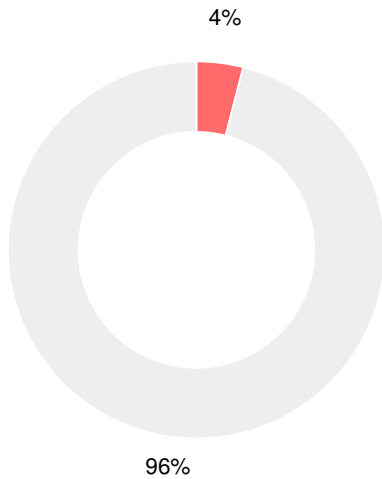

Students with Disability (SWD)

- SWD
- Not SWD