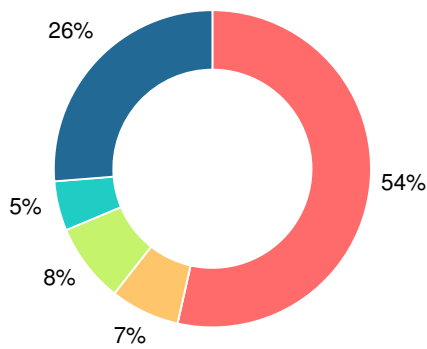

## CCRPI Single Score

Student Mobility Rate

23.8%

School Climate Star Rating

Financial Efficiency Star Rating

Per Pupil Expenditures

Race/Ethnicity

- Asian/Pacific Islander
- American Indian/Alaskan
- Black
- Hispanic
- Multi-racial
- White