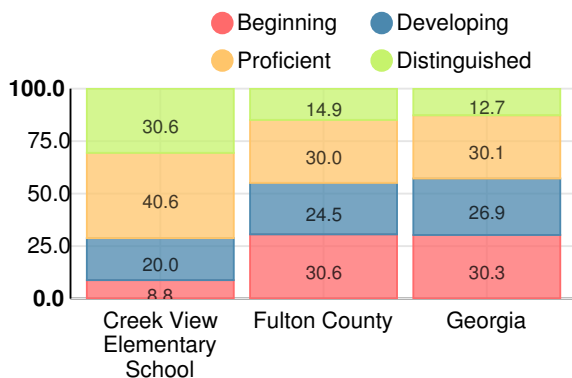

### Creek View Elementary School

Indicator	2019
Content Mastery	98.4
Progress	98.5
Closing Gaps	96.2
Readiness	95.0
<b>CCRPI Score</b>	<b>97.4</b>

### English

Percent of students scoring in each performance level on 2019 Georgia Milestones for elementary grades

### Mathematics

Percent of students scoring in each performance level on 2019 Georgia Milestones for elementary grades

### Science

Percent of students scoring in each performance level on 2019 Georgia Milestones for elementary grades