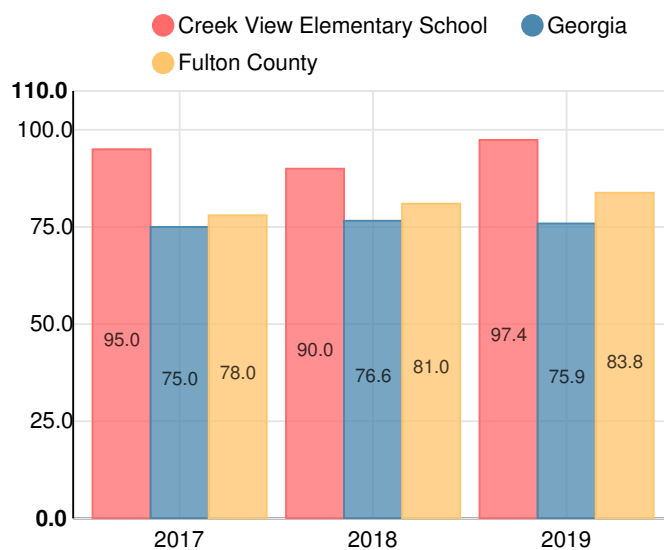

Creek View Elementary School

3995 Webb Bridge Road, Alpharetta, GA 30005

470-254-2932

Grades: K-5

Enrollment: 924 students

Highest Performing (Gold)

Performance Snapshot

- Creek View Elementary School's **overall performance is higher than 99% of schools in the state** and is higher than its district.
- Its students' **academic growth is higher than 96% of schools in the state** and higher than its district.
- **87.9% of its 3rd grade students are reading at or above the grade level target.**

Note: For information on educator qualifications and other federal reporting requirements, [click here](#). Discipline data are available in the [K-12 Student Discipline Dashboard](#).

School Wide

A97.4

Year	Creek View Elementary School
2019	A
2018	A
2017	A
2016	A
2015	A

Grade conversion	
A	90 - 100
B	80 - 89.9
C	70 - 79.9
D	60 - 69.9
F	0 - 59.9

CCRPI Single Score