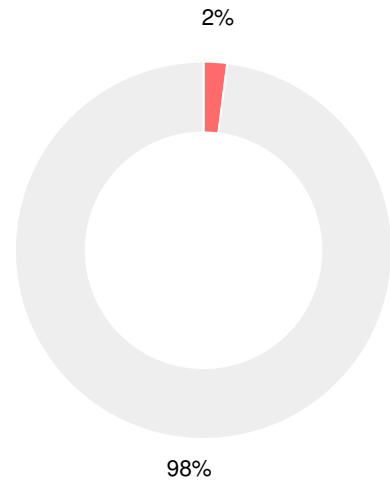

Economically Disadvantaged (ED)

- ED
- Not ED