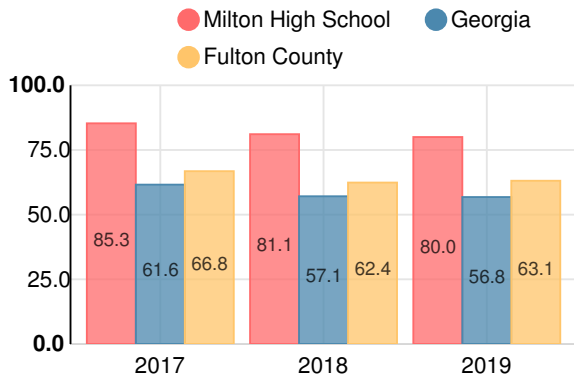

Milton High School

Indicator	2019
Content Mastery	98.1
Progress	81.9
Closing Gaps	87.5
Readiness	88.4
Graduation Rate	96.2
CCRPI Score	90.4

American Literature & Composition

Percent of students scoring in each performance level on 2019 Georgia Milestones

Coordinate Algebra/Algebra I

Percent of students scoring in each performance level on 2019 Georgia Milestones

Biology

Percent of students scoring in each performance level on 2019 Georgia Milestones

US History

Percent of students scoring in each performance level on 2019 Georgia Milestones

College & Career Readiness

Percent of 12th grade students who are college and career ready

Accelerated Course Taking

Percent of high school graduates earning high school credit for accelerated enrollment