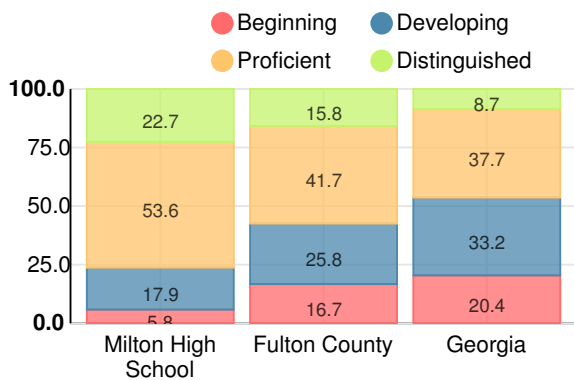

Performance Snapshot

- Milton High School's **overall performance is higher than 91% of schools in the state** and is higher than its district.
- Its students' **academic growth is higher than 51% of schools in the state** and lower than its district.
- **Its four-year graduation rate is 95.4%**, which is **higher than 88% of high schools in the state** and higher than its district.
- **80.0% of graduates are college and career ready**.

Financial Efficiency Star Rating

Per Pupil Expenditures

Race/Ethnicity

Economically Disadvantaged (ED)

Students with Disability (SWD)

English Language Learners (ELL)

High School

CCRPI Score

Milton High School

Indicator	2019
Content Mastery	98.1
Progress	81.9
Closing Gaps	87.5
Readiness	88.4
Graduation Rate	96.2
CCRPI Score	90.4

American Literature & Composition

Percent of students scoring in each performance level on 2019 Georgia Milestones

Coordinate Algebra/Algebra I

Percent of students scoring in each performance level on 2019 Georgia Milestones

Biology

Percent of students scoring in each performance level on 2019 Georgia Milestones

US History