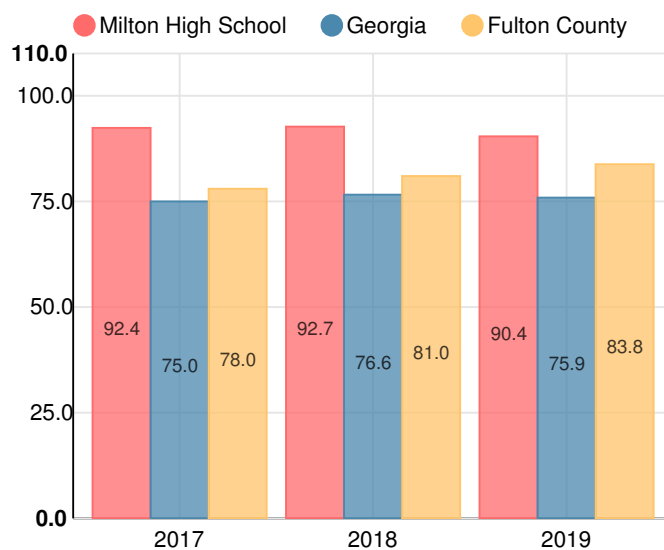

Milton High School

13025 Birmingham Hwy, Milton, GA 30004

(470) 254-7000

Grades: 9-12

Enrollment: 2367 students

Highest Performing (Bronze)

Note: For information on educator qualifications and other federal reporting requirements, [click here](#). Discipline data are available in the [K-12 Student Discipline Dashboard](#).

Performance Snapshot

- Milton High School's **overall performance is higher than 91% of schools in the state** and is higher than its district.
- Its students' **academic growth is higher than 51% of schools in the state** and lower than its district.
- **Its four-year graduation rate is 95.4%**, which is **higher than 88% of high schools in the state** and higher than its district.
- **80.0% of graduates are college and career ready**.

School Wide

A90.4

Year	Milton High School
2019	A
2018	A
2017	A
2016	A
2015	C

Grade conversion	
A	90 - 100
B	80 - 89.9
C	70 - 79.9
D	60 - 69.9
F	0 - 59.9

CCRPI Single Score