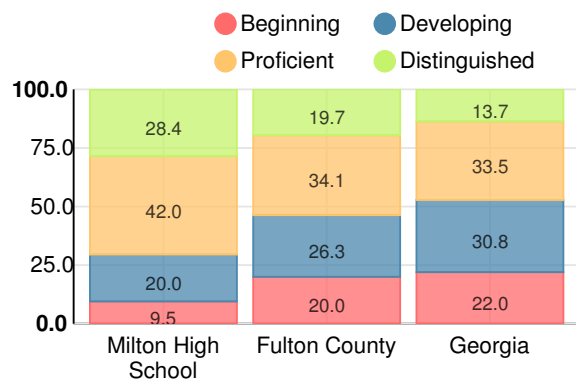

Financial Efficiency Star Rating

Per Pupil Expenditures

Race/Ethnicity

Economically Disadvantaged (ED)

Students with Disability (SWD)

English Language Learners (ELL)

High School

CCRPI Score

Milton High School

Indicator	2019
Content Mastery	98.1
Progress	81.9
Closing Gaps	87.5
Readiness	88.4
Graduation Rate	96.2
CCRPI Score	90.4

American Literature & Composition

Percent of students scoring in each performance level on 2019 Georgia Milestones

Coordinate Algebra/Algebra I

Percent of students scoring in each performance level on 2019 Georgia Milestones

Biology

Percent of students scoring in each performance level on 2019 Georgia Milestones

US History

Percent of students scoring in each performance level on 2019 Georgia Milestones

College & Career Readiness

Percent of 12th grade students who are college and career ready

Accelerated Course Taking

Percent of high school graduates earning high school credit for accelerated enrollment