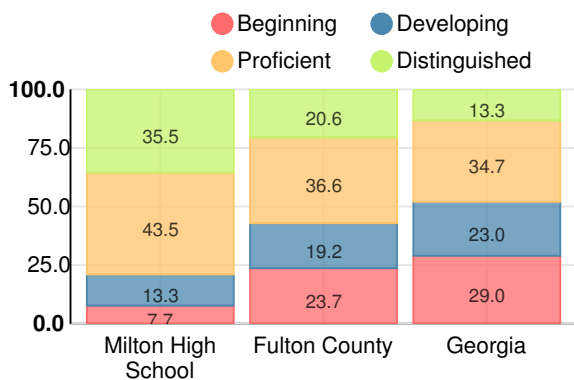

Performance Snapshot

- Milton High School's **overall performance is higher than 91% of schools in the state** and is higher than its district.
- Its students' **academic growth is higher than 51% of schools in the state** and lower than its district.
- **Its four-year graduation rate is 95.4%**, which is **higher than 88% of high schools in the state** and higher than its district.
- **80.0% of graduates are college and career ready**.

Financial Efficiency Star Rating

Per Pupil Expenditures

Race/Ethnicity

Economically Disadvantaged (ED)

Students with Disability (SWD)

English Language Learners (ELL)

High School

CCRPI Score

Milton High School

Indicator	2019
Content Mastery	98.1
Progress	81.9
Closing Gaps	87.5
Readiness	88.4
Graduation Rate	96.2
CCRPI Score	90.4

American Literature & Composition

Percent of students scoring in each performance level on 2019 Georgia Milestones

Coordinate Algebra/Algebra I

Percent of students scoring in each performance level on 2019 Georgia Milestones

Biology

Percent of students scoring in each performance level on 2019 Georgia Milestones

US History