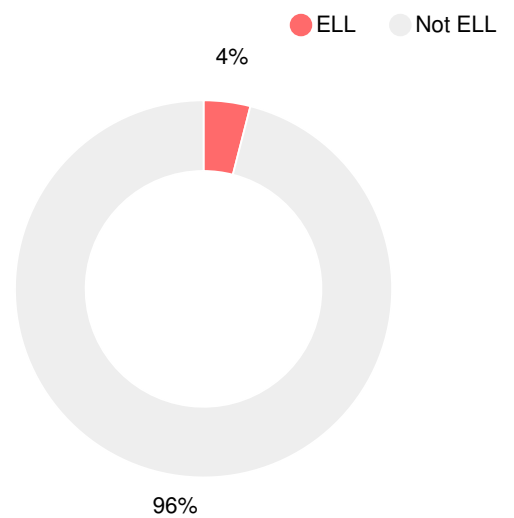

Financial Efficiency Star Rating

Per Pupil Expenditures

Race/Ethnicity

Economically Disadvantaged (ED)

Students with Disability (SWD)

English Language Learners (ELL)

High School

CCRPI Score