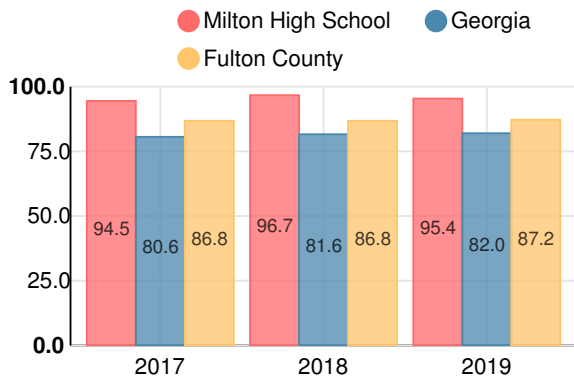

Performance Snapshot

- Milton High School's **overall performance is higher than 91% of schools in the state** and is higher than its district.
- Its students' **academic growth is higher than 51% of schools in the state** and lower than its district.
- **Its four-year graduation rate is 95.4%**, which is **higher than 88% of high schools in the state** and higher than its district.
- **80.0% of graduates are college and career ready**.

Coordinate Algebra/Algebra I

Percent of students scoring in each performance level on 2019 Georgia Milestones

Biology

Percent of students scoring in each performance level on 2019 Georgia Milestones

US History

Percent of students scoring in each performance level on 2019 Georgia Milestones

College & Career Readiness

Percent of 12th grade students who are college and career ready

Accelerated Course Taking

Percent of high school graduates earning high school credit for accelerated enrollment

Four-Year Graduation Rate

College Enrollment Rate