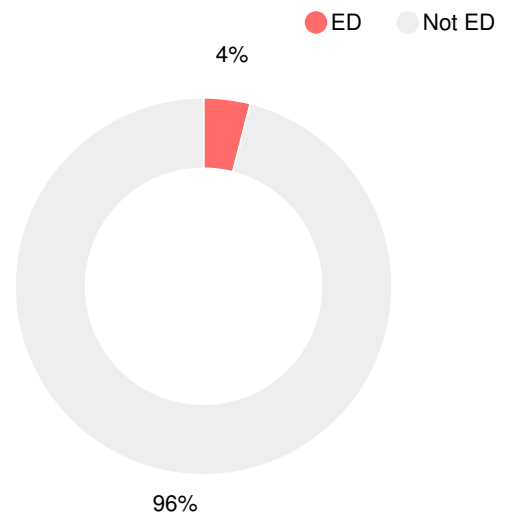

Financial Efficiency Star Rating

Per Pupil Expenditures

Race/Ethnicity

Economically Disadvantaged (ED)

Students with Disability (SWD)

English Language Learners (ELL)

High School

CCRPI Score

Milton High School

Indicator	2019
Content Mastery	98.1
Progress	81.9
Closing Gaps	87.5
Readiness	88.4
Graduation Rate	96.2
CCRPI Score	90.4

American Literature & Composition

Percent of students scoring in each performance level on 2019 Georgia Milestones