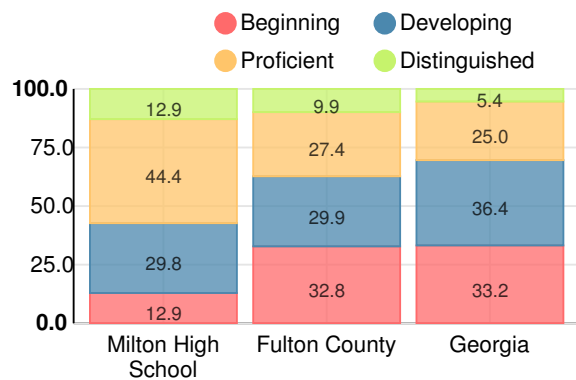

Financial Efficiency Star Rating

Per Pupil Expenditures

Race/Ethnicity

Economically Disadvantaged (ED)

Students with Disability (SWD)

English Language Learners (ELL)

High School

CCRPI Score

Milton High School

Indicator	2019
Content Mastery	98.1
Progress	81.9
Closing Gaps	87.5
Readiness	88.4
Graduation Rate	96.2
CCRPI Score	90.4

American Literature & Composition

Percent of students scoring in each performance level on 2019 Georgia Milestones

Coordinate Algebra/Algebra I

Percent of students scoring in each performance level on 2019 Georgia Milestones

Biology

Percent of students scoring in each performance level on 2019 Georgia Milestones

US History

Percent of students scoring in each performance level on 2019 Georgia Milestones

College & Career Readiness

Percent of 12th grade students who are college and career ready

Accelerated Course Taking

Percent of high school graduates earning high school credit for accelerated enrollment