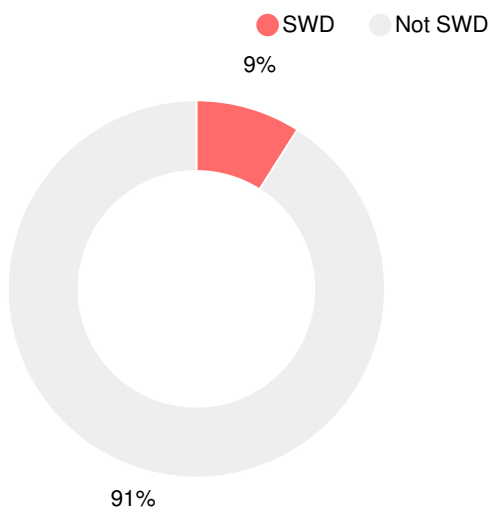

Financial Efficiency Star Rating

Per Pupil Expenditures

Race/Ethnicity

Economically Disadvantaged (ED)

Students with Disability (SWD)

English Language Learners (ELL)

High School

CCRPI Score

Milton High School

Indicator	2019
Content Mastery	98.1
Progress	81.9
Closing Gaps	87.5
Readiness	88.4
Graduation Rate	96.2
CCRPI Score	90.4

American Literature & Composition

Percent of students scoring in each performance level on 2019 Georgia Milestones