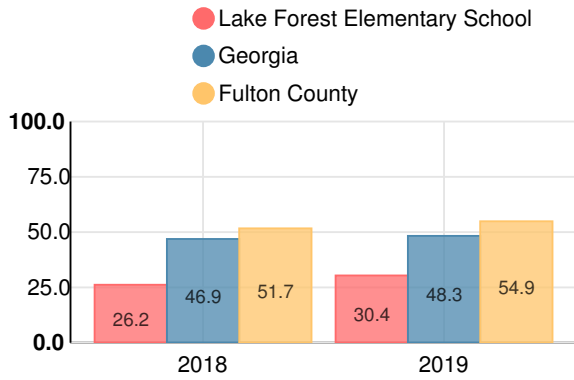

### Mathematics

Percent of students scoring in each performance level on 2019 Georgia Milestones for elementary grades

### Science

Percent of students scoring in each performance level on 2019 Georgia Milestones for elementary grades

### Social Studies

Percent of students scoring in each performance level on 2019 Georgia Milestones for elementary grades

**Reading at or above the Grade Level Target (3rd Grade)**

Percent of students in grade 3 achieving Lexile measure equal to or greater than 670