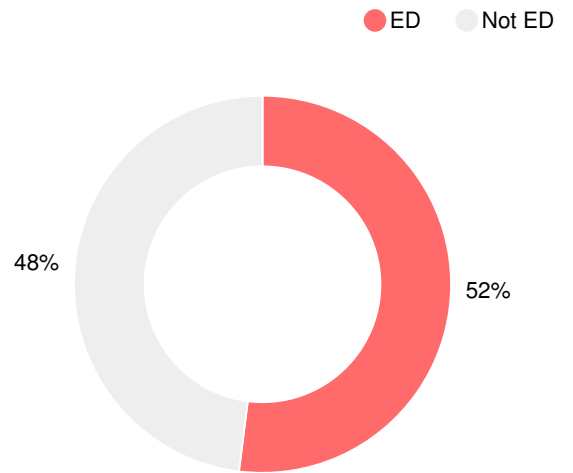

## CCRPI Single Score

Student Mobility Rate

11.5%

School Climate Star Rating

Financial Efficiency Star Rating

Per Pupil Expenditures

Race/Ethnicity

Economically Disadvantaged (ED)

Students with Disability (SWD)

English Language Learners (ELL)