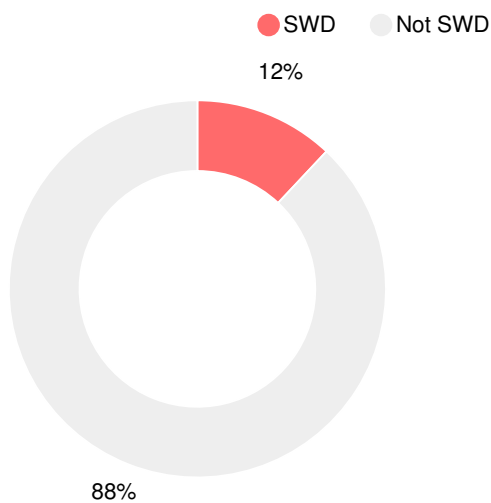

## CCRPI Single Score

Student Mobility Rate

11.5%

School Climate Star Rating

Financial Efficiency Star Rating

Per Pupil Expenditures

Race/Ethnicity

Economically Disadvantaged (ED)

Students with Disability (SWD)

English Language Learners (ELL)