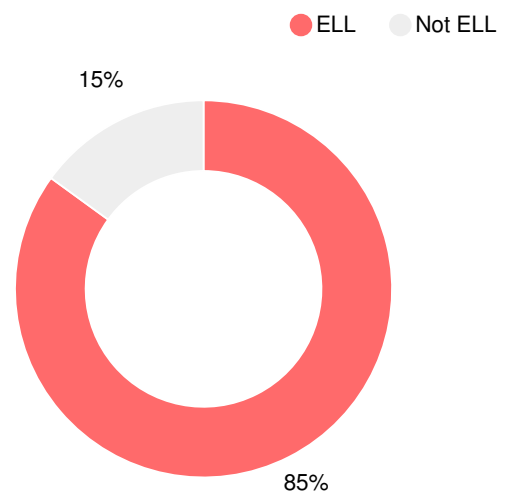

## CCRPI Single Score

Student Mobility Rate

11.5%

School Climate Star Rating

Financial Efficiency Star Rating

Per Pupil Expenditures

Race/Ethnicity

Economically Disadvantaged (ED)

Students with Disability (SWD)

English Language Learners (ELL)