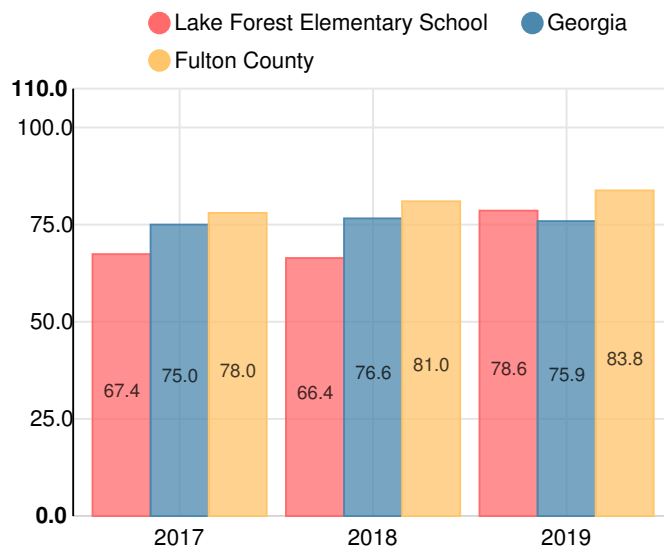

Lake Forest Elementary School

5920 Sandy Springs Circle, Sandy Springs, GA 30328

(470)-254-8740

Grades: K-5

Enrollment: 733 students

Note: For information on educator qualifications and other federal reporting requirements, [click here](#). Discipline data are available in the [K-12 Student Discipline Dashboard](#).

Performance Snapshot

- Lake Forest Elementary's **overall performance is higher than 62% of schools in the state** and is lower than its district.
- Its students' **academic growth is higher than 81% of schools in the state** and higher than its district.
- **30.4% of its 3rd grade students are reading at or above the grade level target.**
- Lake Forest Elementary is **Beating the Odds**, meaning that it performs better than similar schools.

School Wide

C78.6

Year	Lake Forest Elementary School
2019	C
2018	D
2017	D
2016	F
2015	D

Grade conversion	
A	90 - 100
B	80 - 89.9
C	70 - 79.9
D	60 - 69.9
F	0 - 59.9

CCRPI Single Score