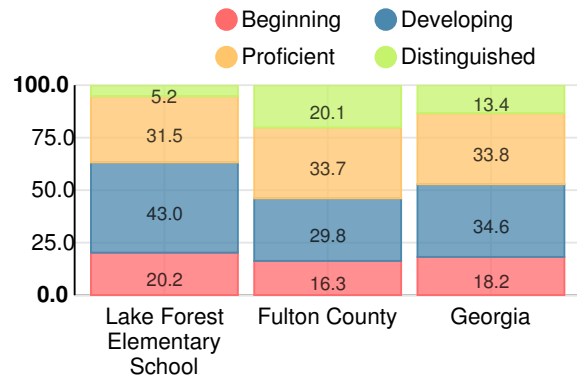

## CCRPI Score

### Lake Forest Elementary School

Indicator	2019
Content Mastery	52.2
Progress	92.3
Closing Gaps	100.0
Readiness	78.3
<b>CCRPI Score</b>	<b>78.6</b>

### English

Percent of students scoring in each performance level on 2019 Georgia Milestones for elementary grades

### Mathematics

Percent of students scoring in each performance level on 2019 Georgia Milestones for elementary grades