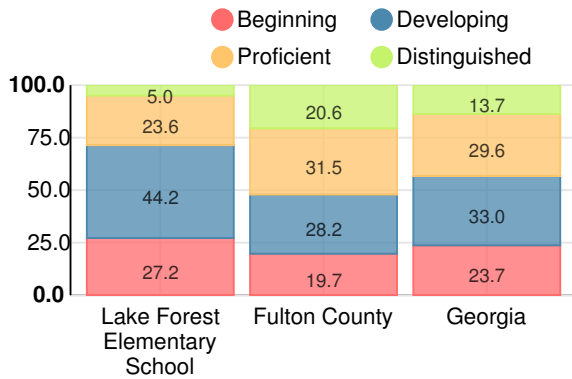

Elementary

CCRPI Score

Lake Forest Elementary School

Indicator	2019
Content Mastery	52.2
Progress	92.3
Closing Gaps	100.0
Readiness	78.3
CCRPI Score	78.6

English

Percent of students scoring in each performance level on 2019 Georgia Milestones for elementary grades