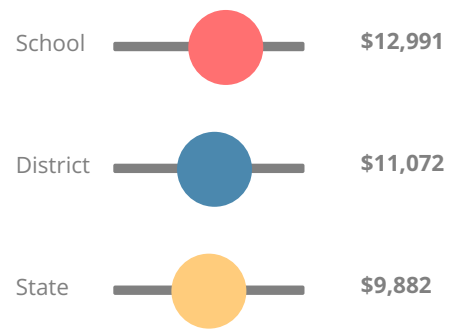

## CCRPI Single Score

Student Mobility Rate

11.5%

School Climate Star Rating

Financial Efficiency Star Rating

Per Pupil Expenditures

Race/Ethnicity

Economically Disadvantaged (ED)