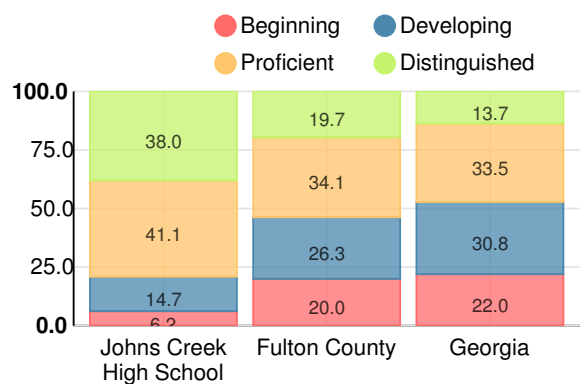

Financial Efficiency Star Rating

Per Pupil Expenditures

Race/Ethnicity

- Asian/Pacific Islander
- American Indian/Alaskan
- Black
- Hispanic
- Multi-racial
- White

Economically Disadvantaged (ED)

- ED
- Not ED

Students with Disability (SWD)

- SWD
- Not SWD

English Language Learners (ELL)

- ELL
- Not ELL

High School

CCRPI Score

Johns Creek High School

Indicator	2019
Content Mastery	98.5
Progress	90.0
Closing Gaps	69.4
Readiness	91.7
Graduation Rate	96.6
CCRPI Score	91.7

American Literature & Composition

Percent of students scoring in each performance level on 2019 Georgia Milestones

Coordinate Algebra/Algebra I

Percent of students scoring in each performance level on 2019 Georgia Milestones

Biology

Percent of students scoring in each performance level on 2019 Georgia Milestones

US History

Percent of students scoring in each performance level on 2019 Georgia Milestones

College & Career Readiness