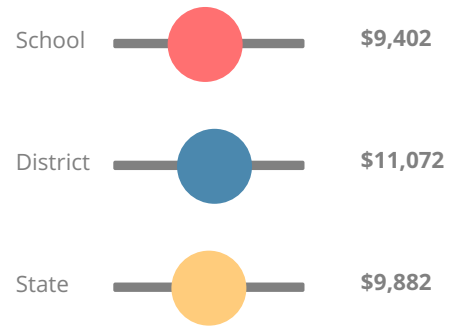

School Wide

A91.7

Year	Johns Creek High School
2019	A
2018	A
2017	A
2016	A
2015	A

Grade conversion	
A	90 - 100
B	80 - 89.9
C	70 - 79.9
D	60 - 69.9
F	0 - 59.9

CCRPI Single Score

Student Mobility Rate

5.1%

School Climate Star Rating

Financial Efficiency Star Rating

Per Pupil Expenditures

Race/Ethnicity

- Asian/Pacific Islander
- American Indian/Alaskan
- Black
- Hispanic
- Multi-racial
- White

Economically Disadvantaged (ED)

- ED
- Not ED