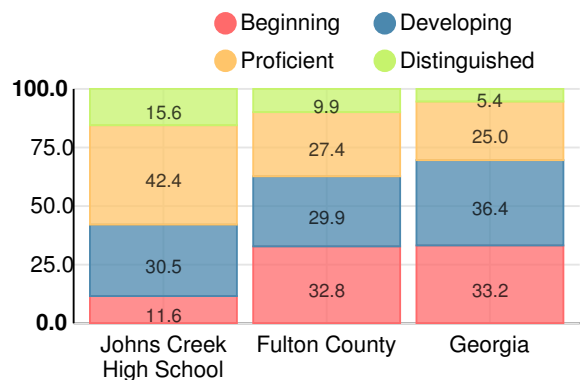

Financial Efficiency Star Rating

Per Pupil Expenditures

Race/Ethnicity

- Asian/Pacific Islander
- American Indian/Alaskan
- Black
- Hispanic
- Multi-racial
- White

Economically Disadvantaged (ED)

- ED
- Not ED

Students with Disability (SWD)

- SWD
- Not SWD

English Language Learners (ELL)

- ELL
- Not ELL

High School

CCRPI Score

Johns Creek High School

Indicator	2019
Content Mastery	98.5
Progress	90.0
Closing Gaps	69.4
Readiness	91.7
Graduation Rate	96.6
CCRPI Score	91.7

American Literature & Composition

Percent of students scoring in each performance level on 2019 Georgia Milestones

Coordinate Algebra/Algebra I

Percent of students scoring in each performance level on 2019 Georgia Milestones

Biology

Percent of students scoring in each performance level on 2019 Georgia Milestones

US History

Percent of students scoring in each performance level on 2019 Georgia Milestones

College & Career Readiness