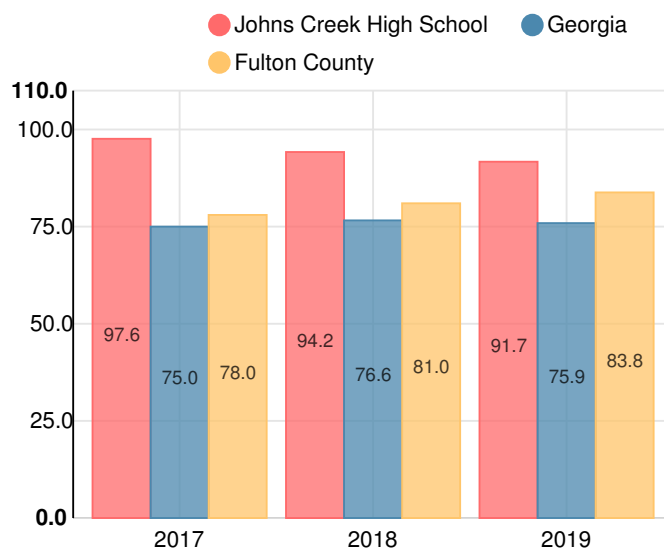

Performance Snapshot

- Johns Creek High School's **overall performance is higher than 93% of schools in the state** and is higher than its district.
- Its students' **academic growth is higher than 82% of schools in the state** and higher than its district.
- Its **four-year graduation rate is 96.3%**, which is **higher than 90% of high schools in the state** and higher than its district.
- **85.0% of graduates are college and career ready**.

School Wide

A91.7

Year	Johns Creek High School
2019	A
2018	A
2017	A
2016	A
2015	A

Grade conversion	
A	90 - 100
B	80 - 89.9
C	70 - 79.9
D	60 - 69.9
F	0 - 59.9

CCRPI Single Score

Student Mobility Rate

5.1%

School Climate Star Rating