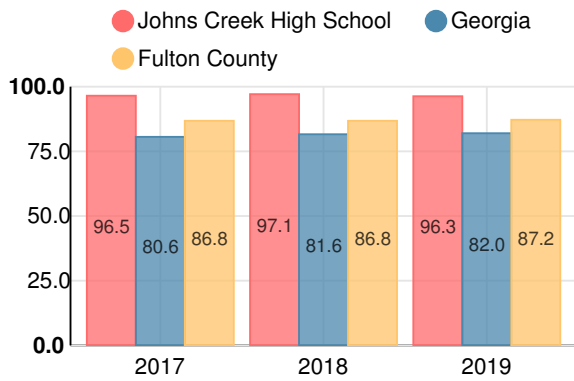

Performance Snapshot

- Johns Creek High School's **overall performance is higher than 93% of schools in the state** and is higher than its district.
- Its students' **academic growth is higher than 82% of schools in the state** and higher than its district.
- Its **four-year graduation rate is 96.3%**, which is **higher than 90% of high schools in the state** and higher than its district.
- **85.0% of graduates are college and career ready**.

Biology

Percent of students scoring in each performance level on 2019 Georgia Milestones

US History

Percent of students scoring in each performance level on 2019 Georgia Milestones

College & Career Readiness

Percent of 12th grade students who are college and career ready

Accelerated Course Taking

Percent of high school graduates earning high school credit for accelerated enrollment

Four-Year Graduation Rate

College Enrollment Rate