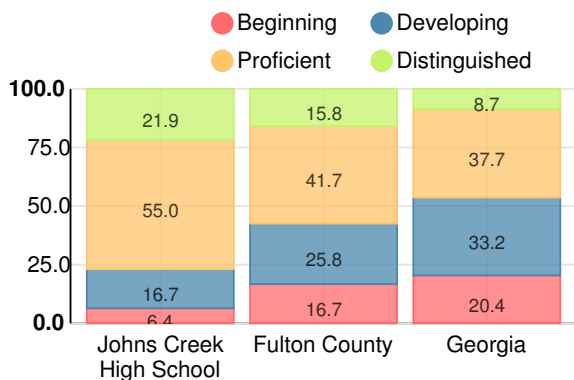

Financial Efficiency Star Rating

Per Pupil Expenditures

Race/Ethnicity

- Asian/Pacific Islander
- American Indian/Alaskan
- Black
- Hispanic
- Multi-racial
- White

Economically Disadvantaged (ED)

- ED
- Not ED

Students with Disability (SWD)

- SWD
- Not SWD

English Language Learners (ELL)

- ELL
- Not ELL

High School

CCRPI Score

Johns Creek High School

Indicator	2019
Content Mastery	98.5
Progress	90.0
Closing Gaps	69.4
Readiness	91.7
Graduation Rate	96.6
CCRPI Score	91.7

American Literature & Composition

Percent of students scoring in each performance level on 2019 Georgia Milestones

Coordinate Algebra/Algebra I

Percent of students scoring in each performance level on 2019 Georgia Milestones

Biology

Percent of students scoring in each performance level on 2019 Georgia Milestones

US History

Percent of students scoring in each performance level on 2019 Georgia Milestones

College & Career Readiness