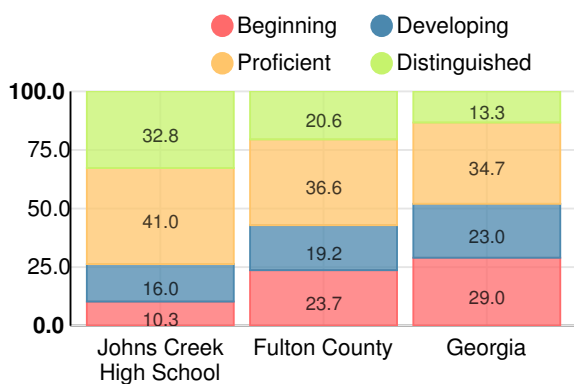

Financial Efficiency Star Rating

Per Pupil Expenditures

Race/Ethnicity

- Asian/Pacific Islander
- American Indian/Alaskan
- Black
- Hispanic
- Multi-racial
- White

Economically Disadvantaged (ED)

- ED
- Not ED

Students with Disability (SWD)

- SWD
- Not SWD

English Language Learners (ELL)

- ELL
- Not ELL

High School

CCRPI Score

Johns Creek High School

Indicator	2019
Content Mastery	98.5
Progress	90.0
Closing Gaps	69.4
Readiness	91.7
Graduation Rate	96.6
CCRPI Score	91.7

American Literature & Composition

Percent of students scoring in each performance level on 2019 Georgia Milestones

Coordinate Algebra/Algebra I

Percent of students scoring in each performance level on 2019 Georgia Milestones

Biology

Percent of students scoring in each performance level on 2019 Georgia Milestones

US History

Percent of students scoring in each performance level on 2019 Georgia Milestones

College & Career Readiness