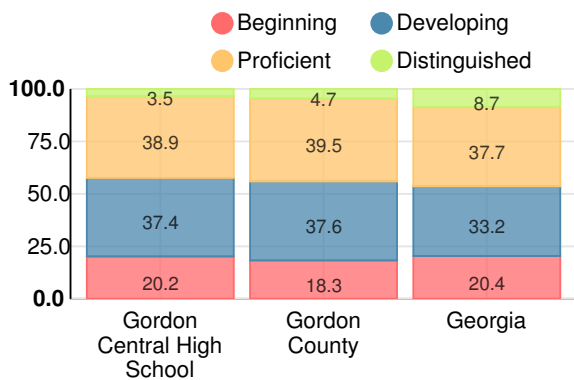

High School

CCRPI Score

Gordon Central High School

Indicator	2019
Content Mastery	67.5
Progress	81.6
Closing Gaps	47.8
Readiness	68.5
Graduation Rate	95.4
CCRPI Score	74.1

American Literature & Composition

Percent of students scoring in each performance level on 2019 Georgia Milestones