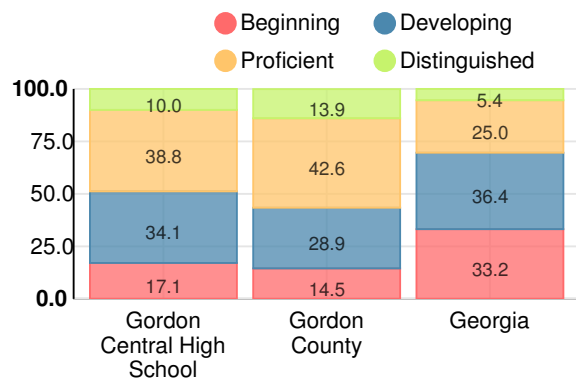

## CCRPI Score

### Gordon Central High School

Indicator	2019
Content Mastery	67.5
Progress	81.6
Closing Gaps	47.8
Readiness	68.5
Graduation Rate	95.4
<b>CCRPI Score</b>	<b>74.1</b>

### American Literature & Composition

Percent of students scoring in each performance level on 2019 Georgia Milestones

### Coordinate Algebra/Algebra I

Percent of students scoring in each performance level on 2019 Georgia Milestones