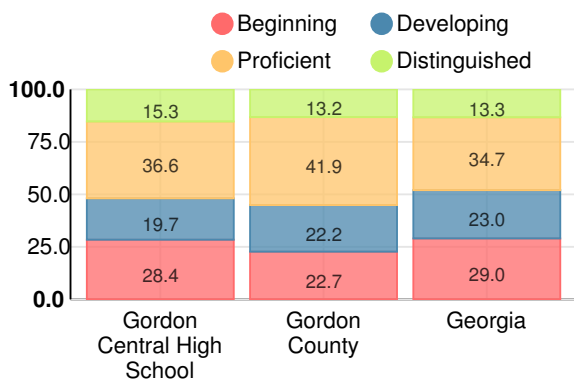

## CCRPI Single Score

Student Mobility Rate

14.7%

School Climate Star Rating

Financial Efficiency Star Rating

Per Pupil Expenditures

Race/Ethnicity

- Asian/Pacific Islander
- American Indian/Alaskan
- Black
- Hispanic
- Multi-racial
- White

### American Literature & Composition

Percent of students scoring in each performance level on 2019 Georgia Milestones

### Coordinate Algebra/Algebra I

Percent of students scoring in each performance level on 2019 Georgia Milestones

### Biology

Percent of students scoring in each performance level on 2019 Georgia Milestones