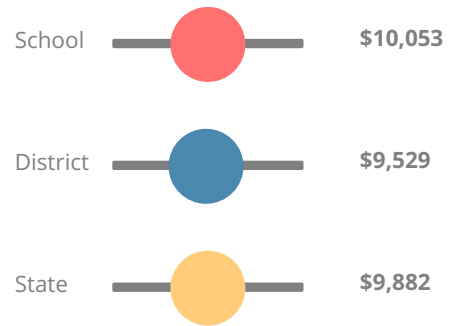

## CCRPI Single Score

Student Mobility Rate

14.7%

School Climate Star Rating

Financial Efficiency Star Rating

Per Pupil Expenditures

Race/Ethnicity

- Asian/Pacific Islander
- American Indian/Alaskan
- Black
- Hispanic
- Multi-racial
- White