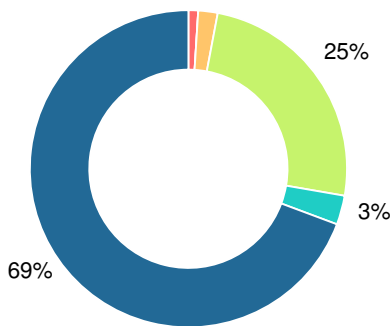

## CCRPI Single Score

Student Mobility Rate

14.7%

School Climate Star Rating

Financial Efficiency Star Rating

Per Pupil Expenditures

Race/Ethnicity

- Asian/Pacific Islander
- American Indian/Alaskan
- Black
- Hispanic
- Multi-racial
- White