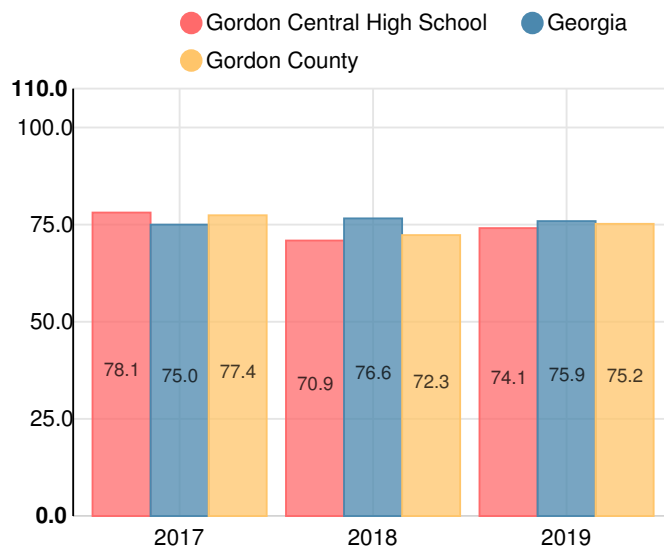

Gordon Central High School

335 Warrior Path, Calhoun, GA 30701

706-629-7391

Grades: 9-12

Enrollment: 867 students

Note: For information on educator qualifications and other federal reporting requirements, [click here](#). Discipline data are available in the [K-12 Student Discipline Dashboard](#).

Performance Snapshot

- Gordon Central High School's **overall performance is higher than 47% of schools in the state** and is similar to its district.
- Its students' **academic growth is higher than 50% of schools in the state** and lower than its district.
- **Its four-year graduation rate is 93.6%**, which is **higher than 79% of high schools in the state** and similar to its district.
- **39.5% of graduates are college and career ready**.

School Wide

C74.1

Year	Gordon Central High School
2019	C
2018	C
2017	C
2016	C
2015	C

Grade conversion	
A	90 - 100
B	80 - 89.9
C	70 - 79.9
D	60 - 69.9
F	0 - 59.9

CCRPI Single Score