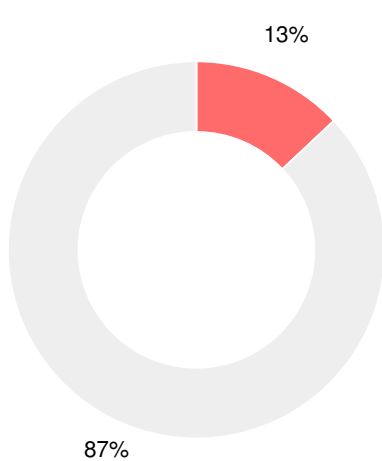

Students with Disability (SWD)

- SWD
- Not SWD