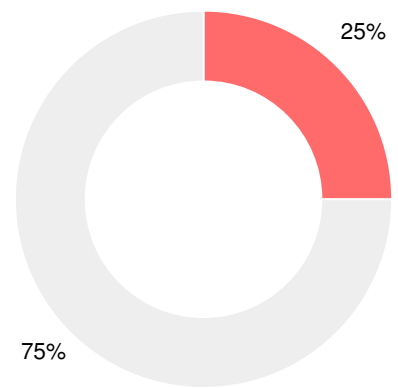

Economically Disadvantaged (ED)

- ED
- Not ED