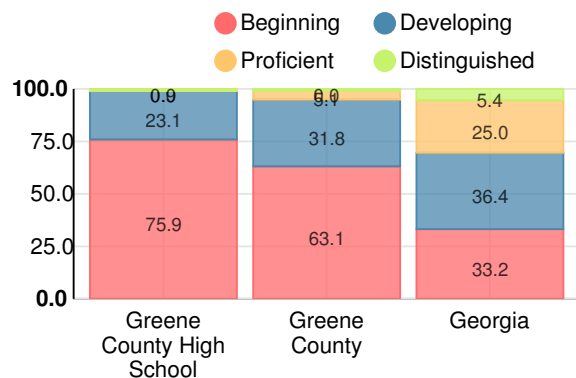

## CCRPI Score

### Greene County High School

Indicator	2019
Content Mastery	41.5
Progress	70.1
Closing Gaps	31.6
Readiness	65.8
Graduation Rate	82.4
<b>CCRPI Score</b>	<b>58.9</b>

### American Literature & Composition

Percent of students scoring in each performance level on 2019 Georgia Milestones

### Coordinate Algebra/Algebra I

Percent of students scoring in each performance level on 2019 Georgia Milestones