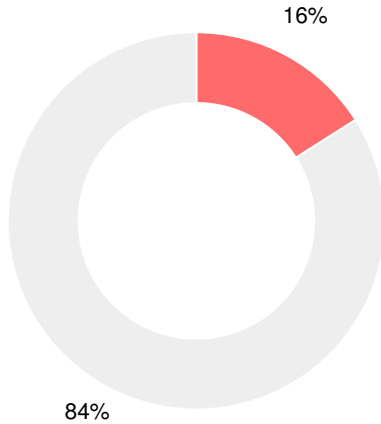

Students with Disability (SWD)

- SWD
- Not SWD