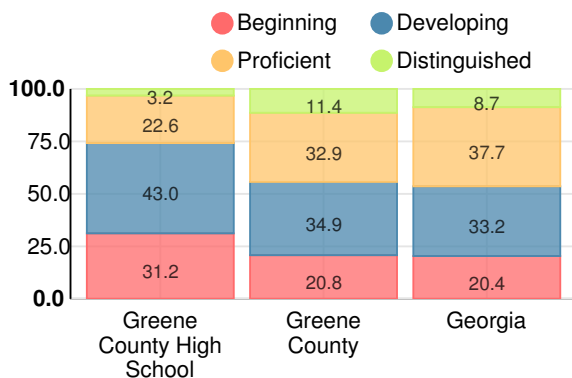

High School

CCRPI Score

Greene County High School

Indicator	2019
Content Mastery	41.5
Progress	70.1
Closing Gaps	31.6
Readiness	65.8
Graduation Rate	82.4
CCRPI Score	58.9

American Literature & Composition

Percent of students scoring in each performance level on 2019 Georgia Milestones