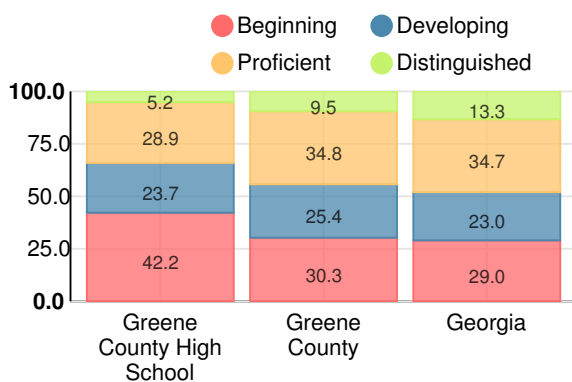

### Greene County High School

Indicator	2019
Content Mastery	41.5
Progress	70.1
Closing Gaps	31.6
Readiness	65.8
Graduation Rate	82.4
<b>CCRPI Score</b>	<b>58.9</b>

### American Literature & Composition

Percent of students scoring in each performance level on 2019 Georgia Milestones

### Coordinate Algebra/Algebra I

Percent of students scoring in each performance level on 2019 Georgia Milestones

### Biology

Percent of students scoring in each performance level on 2019 Georgia Milestones