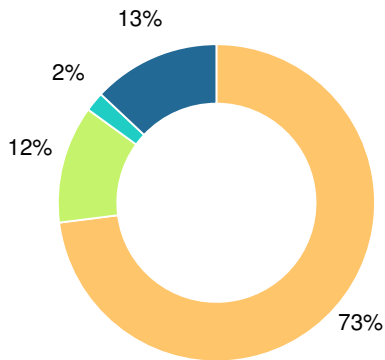

## CCRPI Single Score

Student Mobility Rate

9.7%

School Climate Star Rating

Financial Efficiency Star Rating

Per Pupil Expenditures

Race/Ethnicity

- Asian/Pacific Islander
- American Indian/Alaskan
- Black
- Hispanic
- Multi-racial
- White