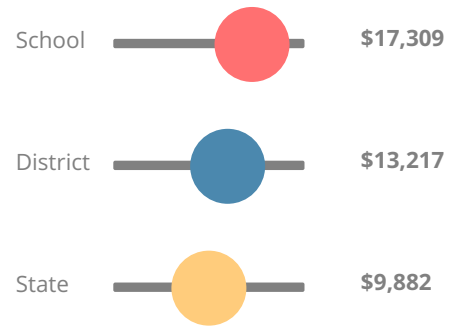

## CCRPI Single Score

Student Mobility Rate

9.7%

School Climate Star Rating

Financial Efficiency Star Rating

Per Pupil Expenditures

Race/Ethnicity

- Asian/Pacific Islander
- American Indian/Alaskan
- Black
- Hispanic
- Multi-racial
- White