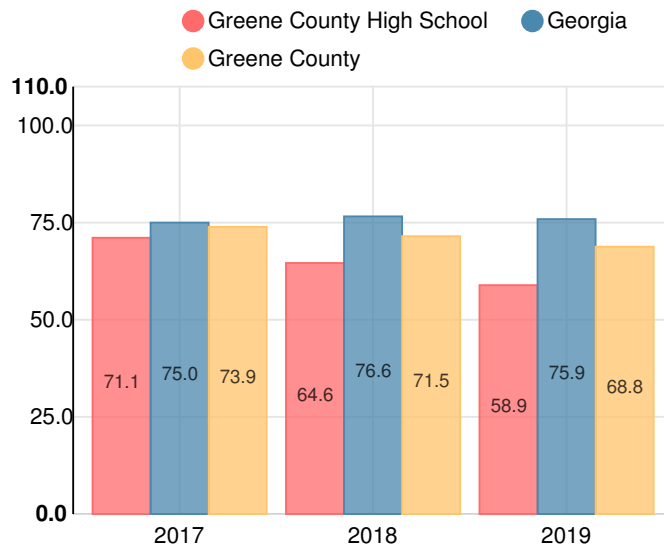

Greene County High School

1002 South Main Street, Greensboro, GA 30642

706-453-2271

Grades: 9-12

Enrollment: 422 students

Note: For information on educator qualifications and other federal reporting requirements, [click here](#). Discipline data are available in the [K-12 Student Discipline Dashboard](#).

Performance Snapshot

- Greene County High School's **overall performance is higher than 10% of schools in the state** and is lower than its district.
- Its students' **academic growth is higher than 15% of schools in the state** and higher than its district.
- Its **four-year graduation rate is 79.0%**, which is **higher than 19% of high schools in the state** and lower than its district.
- **46.7% of graduates are college and career ready**.

School Wide

F58.9

Year	Greene County High School
2019	F
2018	D
2017	C
2016	F
2015	F

Grade conversion	
A	90 - 100
B	80 - 89.9
C	70 - 79.9
D	60 - 69.9
F	0 - 59.9

CCRPI Single Score