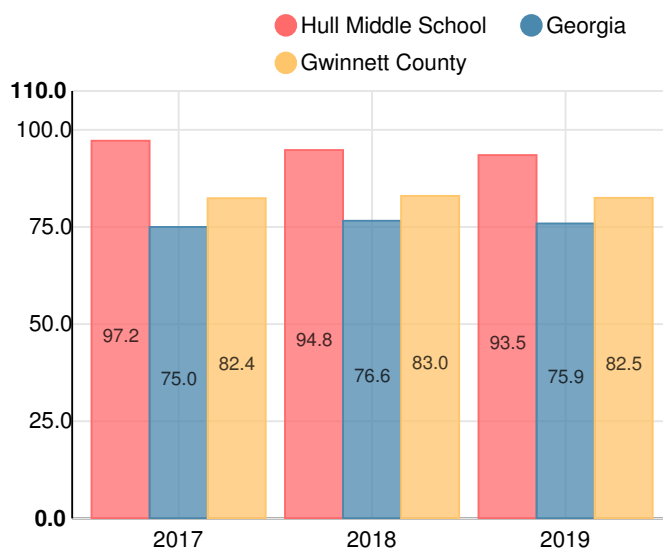

Hull Middle School

- 1950 Old Peachtree Road, Duluth, GA 30097
- (770) 232-3200
- Grades: 6-8
- Enrollment: 1301 students
- Greatest Gains (Platinum)/Highest Performing (Silver)

Note: For information on educator qualifications and other federal reporting requirements, [click here](#). Discipline data are available in the [K-12 Student Discipline Dashboard](#).

Performance Snapshot

- Hull Middle School's **overall performance is higher than 95% of schools in the state** and is higher than its district.
- Its students' **academic growth is higher than 90% of schools in the state** and higher than its district.
- **88.0% of its 8th grade students are reading at or above the grade level target.**
- Hull Middle School is **Beating the Odds**, meaning that it performs better than similar schools.

School Wide

A93.5

Year	Hull Middle School
2019	A
2018	A
2017	A
2016	A
2015	B

Grade conversion	
A	90 - 100
B	80 - 89.9
C	70 - 79.9
D	60 - 69.9
F	0 - 59.9

CCRPI Single Score