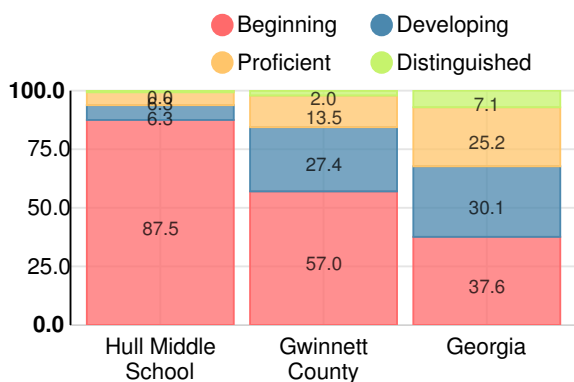

Financial Efficiency Star Rating

Per Pupil Expenditures

Race/Ethnicity

- Asian/Pacific Islander
- American Indian/Alaskan
- Black
- Hispanic
- Multi-racial
- White

Economically Disadvantaged (ED)

Students with Disability (SWD)

English Language Learners (ELL)

Middle School

CCRPI Score

Hull Middle School

Indicator	2019
Content Mastery	97.6
Progress	93.6
Closing Gaps	85.3
Readiness	93.5
CCRPI Score	93.5

English

Percent of students scoring in each performance level on 2019 Georgia Milestones for middle school grades

Mathematics

Percent of students scoring in each performance level on 2019 Georgia Milestones for middle school grades

Science

Percent of students scoring in each performance level on 2019 Georgia Milestones for middle school grades