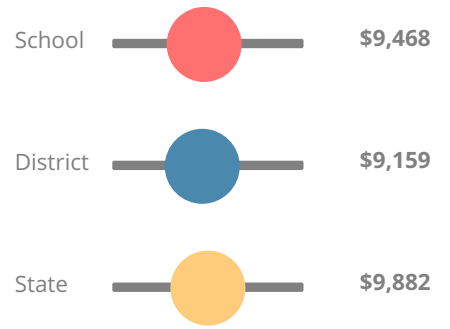

Financial Efficiency Star Rating

Per Pupil Expenditures

Race/Ethnicity

- Asian/Pacific Islander
- American Indian/Alaskan
- Black
- Hispanic
- Multi-racial
- White

Economically Disadvantaged (ED)

Students with Disability (SWD)