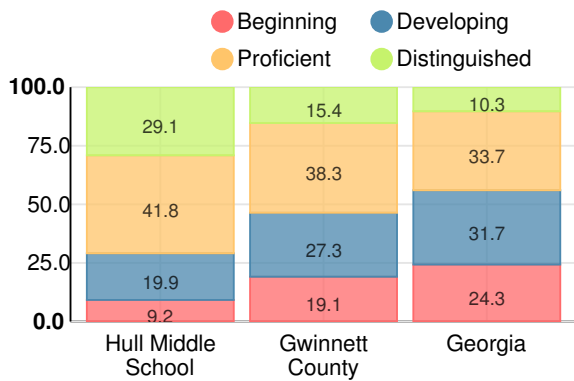

Financial Efficiency Star Rating

Per Pupil Expenditures

Race/Ethnicity

- Asian/Pacific Islander
- American Indian/Alaskan
- Black
- Hispanic
- Multi-racial
- White

Economically Disadvantaged (ED)

Students with Disability (SWD)

English Language Learners (ELL)

Middle School

CCRPI Score

Hull Middle School

Indicator	2019
Content Mastery	97.6
Progress	93.6
Closing Gaps	85.3
Readiness	93.5
CCRPI Score	93.5

English

Percent of students scoring in each performance level on 2019 Georgia Milestones for middle school grades

Mathematics

Percent of students scoring in each performance level on 2019 Georgia Milestones for middle school grades

Science

Percent of students scoring in each performance level on 2019 Georgia Milestones for middle school grades