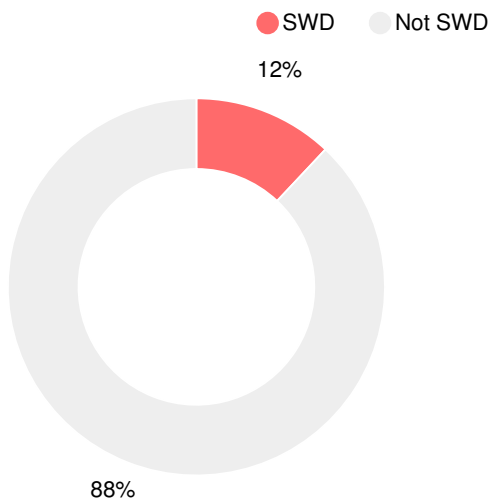

Financial Efficiency Star Rating

Per Pupil Expenditures

Race/Ethnicity

- Asian/Pacific Islander
- American Indian/Alaskan
- Black
- Hispanic
- Multi-racial
- White

Economically Disadvantaged (ED)

Students with Disability (SWD)

English Language Learners (ELL)

Middle School

CCRPI Score

Hull Middle School

Indicator	2019
Content Mastery	97.6
Progress	93.6
Closing Gaps	85.3
Readiness	93.5
CCRPI Score	93.5

English

Percent of students scoring in each performance level on 2019 Georgia Milestones for middle school grades