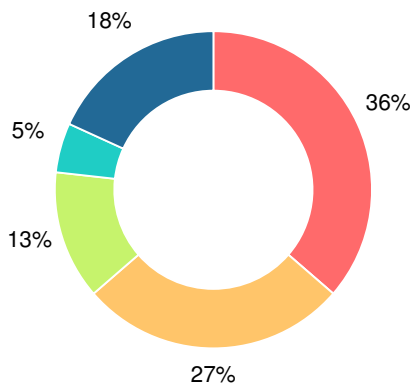

Financial Efficiency Star Rating

Per Pupil Expenditures

Race/Ethnicity

- Asian/Pacific Islander
- American Indian/Alaskan
- Black
- Hispanic
- Multi-racial
- White

Economically Disadvantaged (ED)

Students with Disability (SWD)