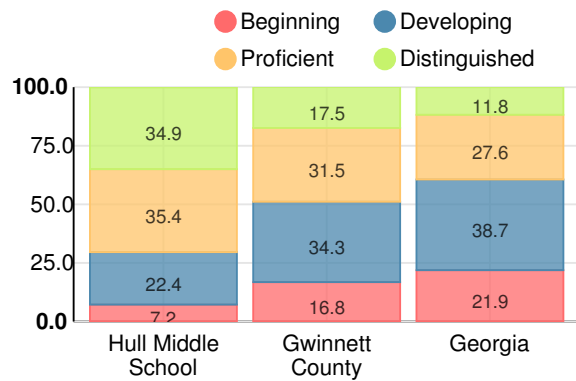

Financial Efficiency Star Rating

Per Pupil Expenditures

Race/Ethnicity

- Asian/Pacific Islander
- American Indian/Alaskan
- Black
- Hispanic
- Multi-racial
- White

Economically Disadvantaged (ED)

Students with Disability (SWD)

English Language Learners (ELL)

Middle School

CCRPI Score

Hull Middle School

Indicator	2019
Content Mastery	97.6
Progress	93.6
Closing Gaps	85.3
Readiness	93.5
CCRPI Score	93.5

English

Percent of students scoring in each performance level on 2019 Georgia Milestones for middle school grades

Mathematics

Percent of students scoring in each performance level on 2019 Georgia Milestones for middle school grades

Science

Percent of students scoring in each performance level on 2019 Georgia Milestones for middle school grades