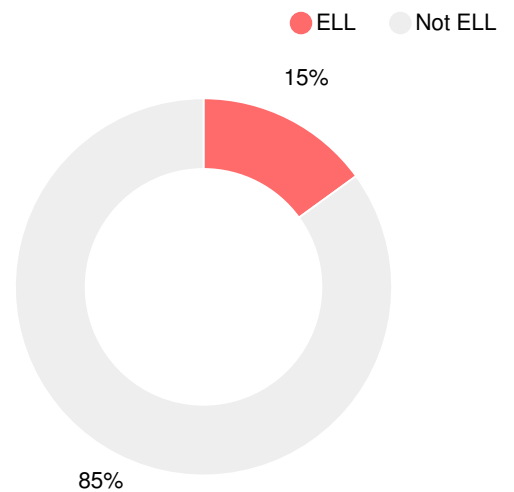

Financial Efficiency Star Rating

Per Pupil Expenditures

Race/Ethnicity

- Asian/Pacific Islander
- American Indian/Alaskan
- Black
- Hispanic
- Multi-racial
- White

Economically Disadvantaged (ED)

Students with Disability (SWD)

English Language Learners (ELL)

Middle School

CCRPI Score

Hull Middle School

Indicator	2019
Content Mastery	97.6
Progress	93.6
Closing Gaps	85.3
Readiness	93.5
CCRPI Score	93.5

English

Percent of students scoring in each performance level on 2019 Georgia Milestones for middle school grades