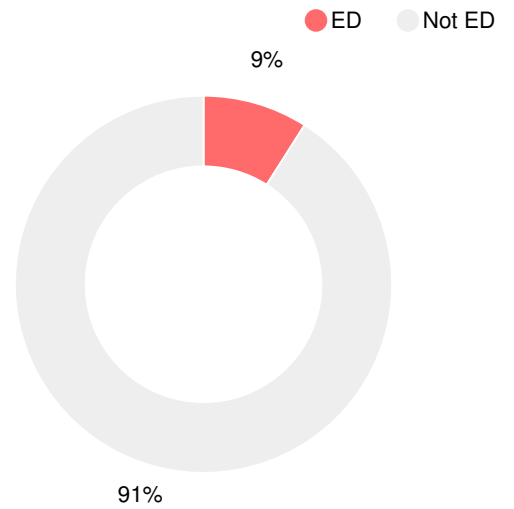

Financial Efficiency Star Rating

Per Pupil Expenditures

Race/Ethnicity

- Asian/Pacific Islander
- American Indian/Alaskan
- Black
- Hispanic
- Multi-racial
- White

Economically Disadvantaged (ED)

Students with Disability (SWD)

English Language Learners (ELL)

Middle School

CCRPI Score

Hull Middle School

Indicator	2019
Content Mastery	97.6
Progress	93.6
Closing Gaps	85.3
Readiness	93.5
CCRPI Score	93.5

English

Percent of students scoring in each performance level on 2019 Georgia Milestones for middle school grades