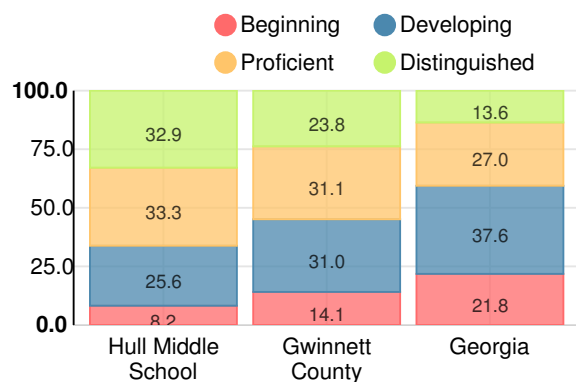

Financial Efficiency Star Rating

Per Pupil Expenditures

Race/Ethnicity

- Asian/Pacific Islander
- American Indian/Alaskan
- Black
- Hispanic
- Multi-racial
- White

Economically Disadvantaged (ED)

Students with Disability (SWD)

English Language Learners (ELL)

Middle School

CCRPI Score

Hull Middle School

Indicator	2019
Content Mastery	97.6
Progress	93.6
Closing Gaps	85.3
Readiness	93.5
CCRPI Score	93.5

English

Percent of students scoring in each performance level on 2019 Georgia Milestones for middle school grades

Mathematics

Percent of students scoring in each performance level on 2019 Georgia Milestones for middle school grades

Science

Percent of students scoring in each performance level on 2019 Georgia Milestones for middle school grades

Social Studies

Percent of students scoring in each performance level on 2019 Georgia Milestones for middle school grades

Reading at or above the Grade Level Target (8th Grade)

Percent of students in grade 8 achieving Lexile measure greater than 1097