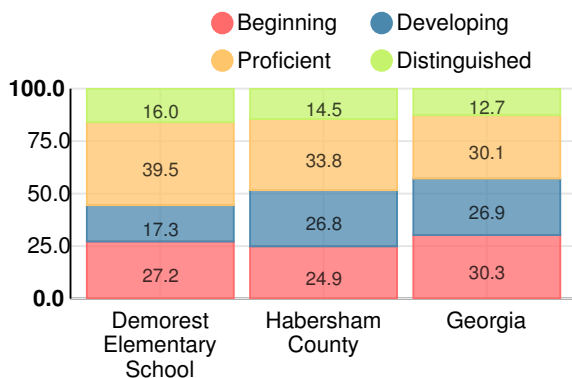

School Climate Star Rating

Financial Efficiency Star Rating

Per Pupil Expenditures

Race/Ethnicity

- Asian/Pacific Islander
- American Indian/Alaskan
- Black
- Hispanic
- Multi-racial
- White

Economically Disadvantaged (ED)

Indicator	2019
Content Mastery	81.1
Progress	91.6
Closing Gaps	63.9
Readiness	83.7
CCRPI Score	82.7

English

Percent of students scoring in each performance level on 2019 Georgia Milestones for elementary grades

Mathematics

Percent of students scoring in each performance level on 2019 Georgia Milestones for elementary grades

Science

Percent of students scoring in each performance level on 2019 Georgia Milestones for elementary grades

Social Studies

Percent of students scoring in each performance level on 2019 Georgia Milestones for elementary grades

Reading at or above the Grade Level Target (3rd Grade)

Percent of students in grade 3 achieving Lexile measure equal to or greater than 670