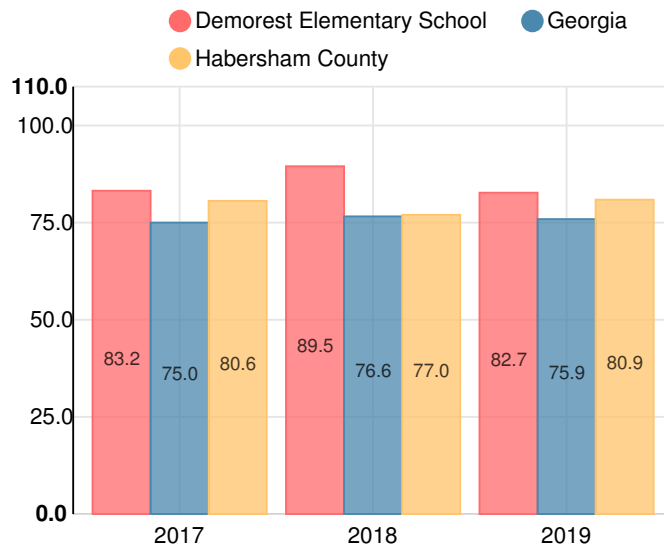

Demorest Elementary School

3116 Demorest-Mt. Airy Hwy., Demorest, GA 30535

706-778-4126

Grades: K-5

Enrollment: 477 students

Note: For information on educator qualifications and other federal reporting requirements, [click here](#). Discipline data are available in the [K-12 Student Discipline Dashboard](#).

Performance Snapshot

- Demorest Elementary School's **overall performance is higher than 76% of schools in the state** and is similar to its district.
- Its students' **academic growth is higher than 79% of schools in the state** and higher than its district.
- **59.5% of its 3rd grade students are reading at or above the grade level target.**
- Demorest Elementary School is **Beating the Odds**, meaning that it performs better than similar schools.

School Wide

B82.7

Year	Demorest Elementary School
2019	B
2018	B
2017	B
2016	A
2015	B

Grade conversion	
A	90 - 100
B	80 - 89.9
C	70 - 79.9
D	60 - 69.9
F	0 - 59.9

CCRPI Single Score