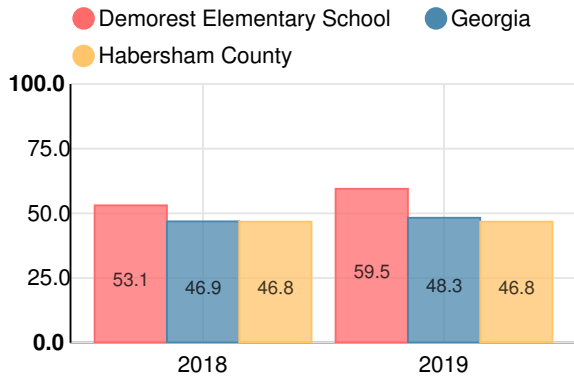

Indicator	2019
Content Mastery	81.1
Progress	91.6
Closing Gaps	63.9
Readiness	83.7
CCRPI Score	82.7

English

Percent of students scoring in each performance level on 2019 Georgia Milestones for elementary grades

Mathematics

Percent of students scoring in each performance level on 2019 Georgia Milestones for elementary grades

Science

Percent of students scoring in each performance level on 2019 Georgia Milestones for elementary grades

Social Studies

Percent of students scoring in each performance level on 2019 Georgia Milestones for elementary grades

Reading at or above the Grade Level Target (3rd Grade)

Percent of students in grade 3 achieving Lexile measure equal to or greater than 670