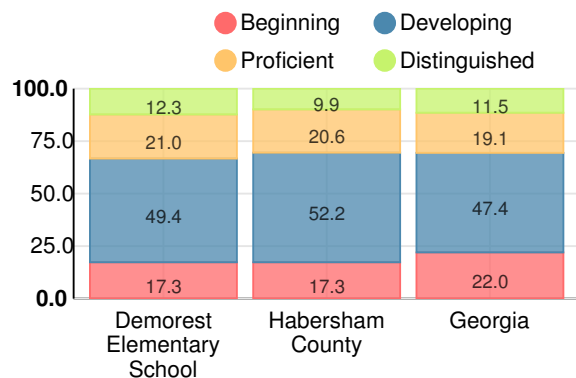

School Climate Star Rating

Financial Efficiency Star Rating

Per Pupil Expenditures

Race/Ethnicity

- Asian/Pacific Islander
- American Indian/Alaskan
- Black
- Hispanic
- Multi-racial
- White

Economically Disadvantaged (ED)

Indicator	2019
Content Mastery	81.1
Progress	91.6
Closing Gaps	63.9
Readiness	83.7
CCRPI Score	82.7

English

Percent of students scoring in each performance level on 2019 Georgia Milestones for elementary grades

Mathematics

Percent of students scoring in each performance level on 2019 Georgia Milestones for elementary grades

Science

Percent of students scoring in each performance level on 2019 Georgia Milestones for elementary grades

Social Studies

Percent of students scoring in each performance level on 2019 Georgia Milestones for elementary grades

Reading at or above the Grade Level Target (3rd Grade)

Percent of students in grade 3 achieving Lexile measure equal to or greater than 670