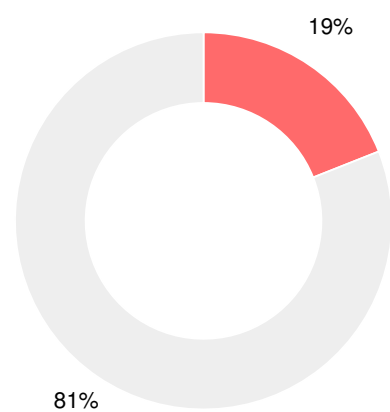

English Language Learners (ELL)

- ELL
- Not ELL