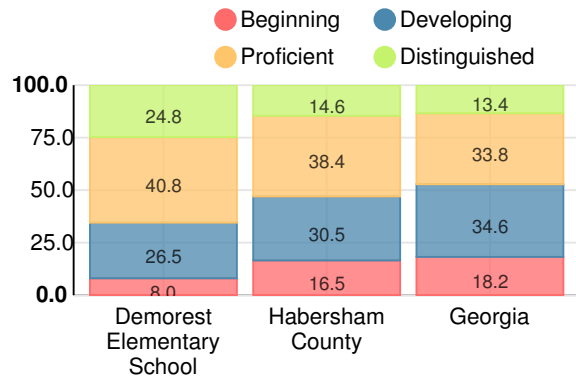

School Climate Star Rating

Financial Efficiency Star Rating

Per Pupil Expenditures

Race/Ethnicity

- Asian/Pacific Islander
- American Indian/Alaskan
- Black
- Hispanic
- Multi-racial
- White

Economically Disadvantaged (ED)

Indicator	2019
Content Mastery	81.1
Progress	91.6
Closing Gaps	63.9
Readiness	83.7
CCRPI Score	82.7

English

Percent of students scoring in each performance level on 2019 Georgia Milestones for elementary grades

Mathematics

Percent of students scoring in each performance level on 2019 Georgia Milestones for elementary grades

Science

Percent of students scoring in each performance level on 2019 Georgia Milestones for elementary grades

Social Studies

Percent of students scoring in each performance level on 2019 Georgia Milestones for elementary grades

Reading at or above the Grade Level Target (3rd Grade)

Percent of students in grade 3 achieving Lexile measure equal to or greater than 670