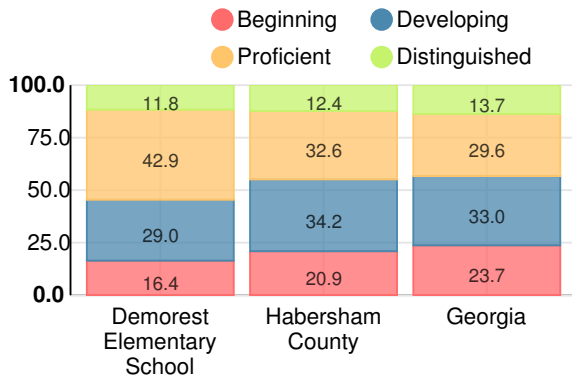

School Climate Star Rating

Financial Efficiency Star Rating

Per Pupil Expenditures

Race/Ethnicity

- Asian/Pacific Islander
- American Indian/Alaskan
- Black
- Hispanic
- Multi-racial
- White

Economically Disadvantaged (ED)

- ED
- Not ED

Students with Disability (SWD)

- SWD
- Not SWD

English Language Learners (ELL)

- ELL
- Not ELL

Elementary

CCRPI Score

Demorest Elementary School

Indicator	2019
Content Mastery	81.1
Progress	91.6
Closing Gaps	63.9
Readiness	83.7
CCRPI Score	82.7

English

Percent of students scoring in each performance level on 2019 Georgia Milestones for elementary grades

Mathematics

Percent of students scoring in each performance level on 2019 Georgia Milestones for elementary grades

Science

Percent of students scoring in each performance level on 2019 Georgia Milestones for elementary grades