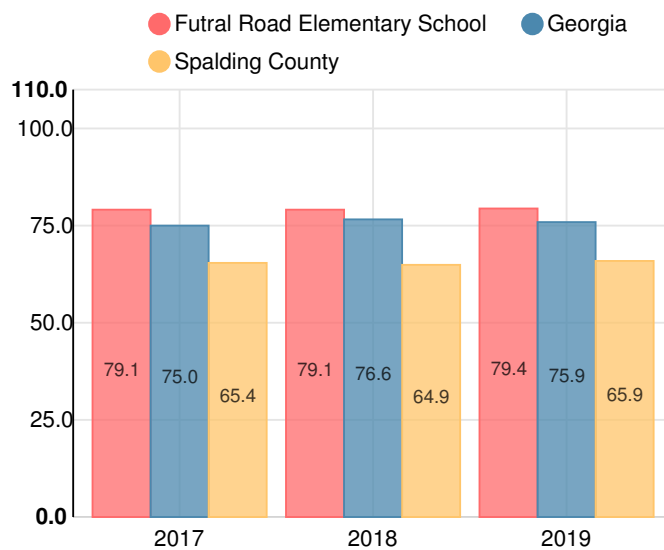

Futral Road Elementary School

180 Futral Rd, Griffin, GA 30224

(770)229-3735

Grades: K-5

Enrollment: 613 students

Note: For information on educator qualifications and other federal reporting requirements, [click here](#). Discipline data are available in the [K-12 Student Discipline Dashboard](#).

Performance Snapshot

- Futral Road Elementary School's **overall performance is higher than 65% of schools in the state** and is higher than its district.
- Its students' **academic growth is higher than 35% of schools in the state** and lower than its district.
- **53.9% of its 3rd grade students are reading at or above the grade level target.**
- Futral Road Elementary School is **Beating the Odds**, meaning that it performs better than similar schools.

School Wide

C79.4

Year	Futral Road Elementary School
2019	C
2018	C
2017	C
2016	B
2015	C

Grade conversion	
A	90 - 100
B	80 - 89.9
C	70 - 79.9
D	60 - 69.9
F	0 - 59.9

CCRPI Single Score