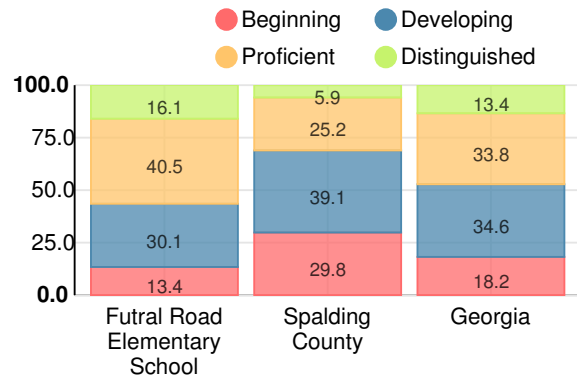

School Climate Star Rating

Financial Efficiency Star Rating

Per Pupil Expenditures

Race/Ethnicity

- Asian/Pacific Islander
- American Indian/Alaskan
- Black
- Hispanic
- Multi-racial
- White

Economically Disadvantaged (ED)

Indicator	2019
Content Mastery	75.3
Progress	78.8
Closing Gaps	85.0
Readiness	82.5
CCRPI Score	79.4

English

Percent of students scoring in each performance level on 2019 Georgia Milestones for elementary grades

Mathematics

Percent of students scoring in each performance level on 2019 Georgia Milestones for elementary grades

Science

Percent of students scoring in each performance level on 2019 Georgia Milestones for elementary grades

Social Studies

Percent of students scoring in each performance level on 2019 Georgia Milestones for elementary grades

Reading at or above the Grade Level Target (3rd Grade)

Percent of students in grade 3 achieving Lexile measure equal to or greater than 670