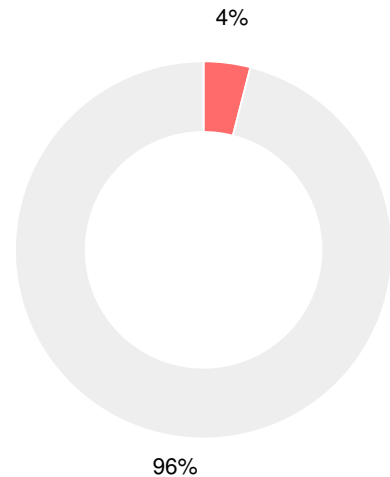

English Language Learners (ELL)

- ELL
- Not ELL