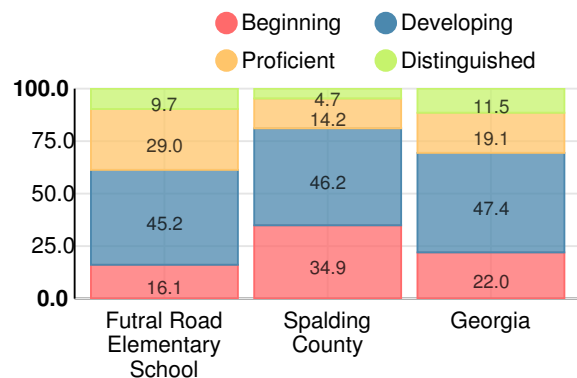

School Climate Star Rating

Financial Efficiency Star Rating

Per Pupil Expenditures

Race/Ethnicity

- Asian/Pacific Islander
- American Indian/Alaskan
- Black
- Hispanic
- Multi-racial
- White

Economically Disadvantaged (ED)

Indicator	2019
Content Mastery	75.3
Progress	78.8
Closing Gaps	85.0
Readiness	82.5
CCRPI Score	79.4

English

Percent of students scoring in each performance level on 2019 Georgia Milestones for elementary grades

Mathematics

Percent of students scoring in each performance level on 2019 Georgia Milestones for elementary grades

Science

Percent of students scoring in each performance level on 2019 Georgia Milestones for elementary grades

Social Studies

Percent of students scoring in each performance level on 2019 Georgia Milestones for elementary grades

Reading at or above the Grade Level Target (3rd Grade)

Percent of students in grade 3 achieving Lexile measure equal to or greater than 670