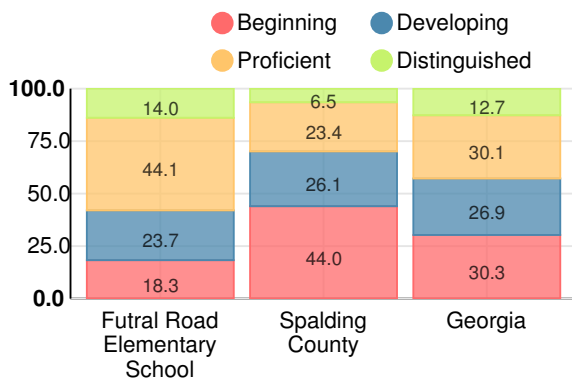

School Climate Star Rating

Financial Efficiency Star Rating

Per Pupil Expenditures

Race/Ethnicity

- Asian/Pacific Islander
- American Indian/Alaskan
- Black
- Hispanic
- Multi-racial
- White

Economically Disadvantaged (ED)

Indicator	2019
Content Mastery	75.3
Progress	78.8
Closing Gaps	85.0
Readiness	82.5
CCRPI Score	79.4

English

Percent of students scoring in each performance level on 2019 Georgia Milestones for elementary grades

Mathematics

Percent of students scoring in each performance level on 2019 Georgia Milestones for elementary grades

Science

Percent of students scoring in each performance level on 2019 Georgia Milestones for elementary grades

Social Studies

Percent of students scoring in each performance level on 2019 Georgia Milestones for elementary grades

Reading at or above the Grade Level Target (3rd Grade)

Percent of students in grade 3 achieving Lexile measure equal to or greater than 670