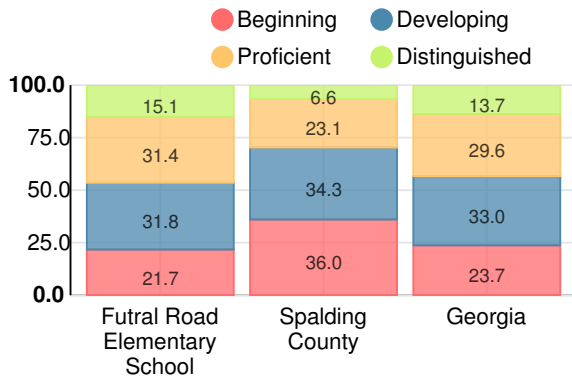

School Climate Star Rating

Financial Efficiency Star Rating

Per Pupil Expenditures

Race/Ethnicity

- Asian/Pacific Islander
- American Indian/Alaskan
- Black
- Hispanic
- Multi-racial
- White

Economically Disadvantaged (ED)

- ED
- Not ED

Students with Disability (SWD)

- SWD
- Not SWD

English Language Learners (ELL)

- ELL
- Not ELL

Elementary

CCRPI Score

Futral Road Elementary School

Indicator	2019
Content Mastery	75.3
Progress	78.8
Closing Gaps	85.0
Readiness	82.5
CCRPI Score	79.4

English

Percent of students scoring in each performance level on 2019 Georgia Milestones for elementary grades

Mathematics

Percent of students scoring in each performance level on 2019 Georgia Milestones for elementary grades

Science

Percent of students scoring in each performance level on 2019 Georgia Milestones for elementary grades