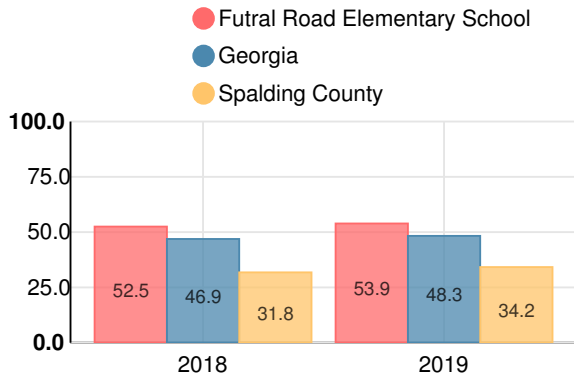

Indicator	2019
Content Mastery	75.3
Progress	78.8
Closing Gaps	85.0
Readiness	82.5
CCRPI Score	79.4

English

Percent of students scoring in each performance level on 2019 Georgia Milestones for elementary grades

Mathematics

Percent of students scoring in each performance level on 2019 Georgia Milestones for elementary grades

Science

Percent of students scoring in each performance level on 2019 Georgia Milestones for elementary grades

Social Studies

Percent of students scoring in each performance level on 2019 Georgia Milestones for elementary grades

Reading at or above the Grade Level Target (3rd Grade)

Percent of students in grade 3 achieving Lexile measure equal to or greater than 670