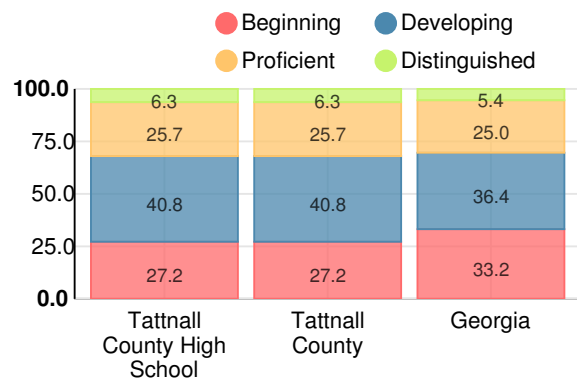

School Climate Star Rating

Financial Efficiency Star Rating

Per Pupil Expenditures

Race/Ethnicity

- Asian/Pacific Islander
- American Indian/Alaskan
- Black
- Hispanic
- Multi-racial
- White

Economically Disadvantaged (ED)

- ED
- Not ED

Students with Disability (SWD)

- SWD
- Not SWD

English Language Learners (ELL)

- ELL
- Not ELL

High School

CCRPI Score

Tattnall County High School

Indicator	2019
Content Mastery	58.3
Progress	64.0
Closing Gaps	57.4
Readiness	69.4
Graduation Rate	87.9
CCRPI Score	66.0

American Literature & Composition

Percent of students scoring in each performance level on 2019 Georgia Milestones

Coordinate Algebra/Algebra I

Percent of students scoring in each performance level on 2019 Georgia Milestones

Biology

Percent of students scoring in each performance level on 2019 Georgia Milestones

US History