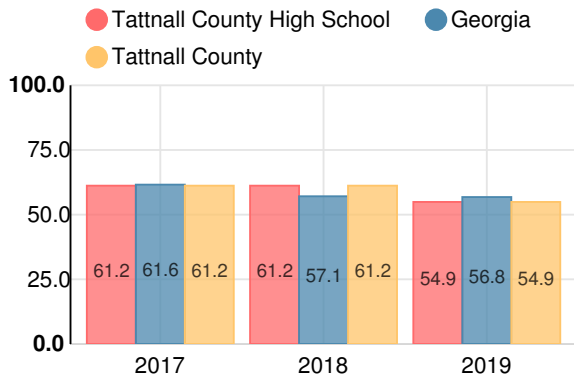

College & Career Readiness

Percent of 12th grade students who are college and career ready