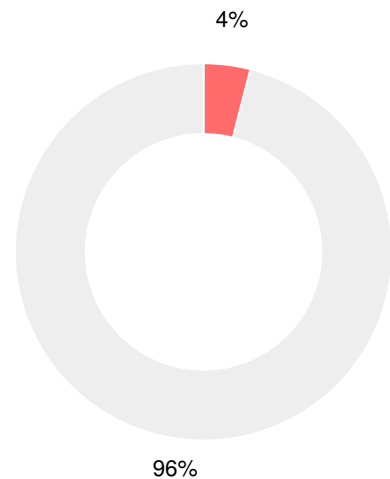

English Language Learners (ELL)

- ELL
- Not ELL