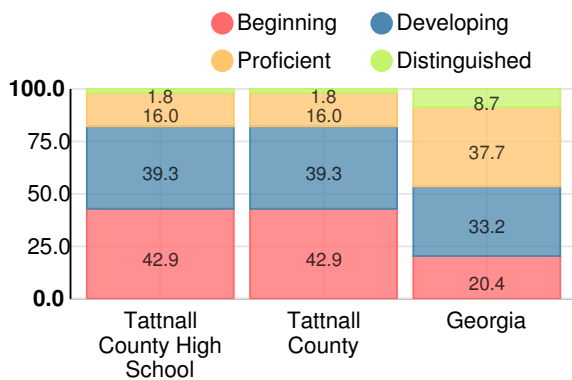

Performance Snapshot

- Tattnall County High School's **overall performance is higher than 24% of schools in the state** and is lower than its district.
- Its students' **academic growth is higher than 6% of schools in the state**.
- Its four-year graduation rate is 88.7%**, which is higher than 52% of high schools.
- 54.9% of graduates are college and career ready**.

School Climate Star Rating

Financial Efficiency Star Rating

Per Pupil Expenditures

Race/Ethnicity

- Asian/Pacific Islander
- American Indian/Alaskan
- Black
- Hispanic
- Multi-racial
- White

Economically Disadvantaged (ED)

- ED
- Not ED

Students with Disability (SWD)

- SWD
- Not SWD

English Language Learners (ELL)

- ELL
- Not ELL

High School

CCRPI Score

Tattnall County High School

Indicator	2019
Content Mastery	58.3
Progress	64.0
Closing Gaps	57.4
Readiness	69.4
Graduation Rate	87.9
CCRPI Score	66.0

American Literature & Composition

Percent of students scoring in each performance level on 2019 Georgia Milestones