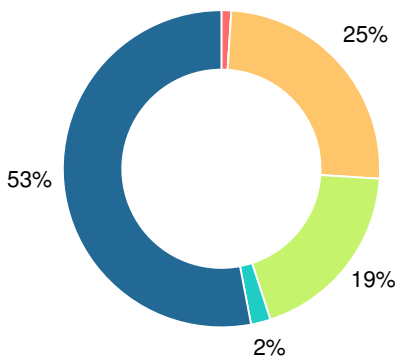

School Climate Star Rating

Financial Efficiency Star Rating

Per Pupil Expenditures

Race/Ethnicity

- Asian/Pacific Islander
- American Indian/Alaskan
- Black
- Hispanic
- Multi-racial
- White

Economically Disadvantaged (ED)