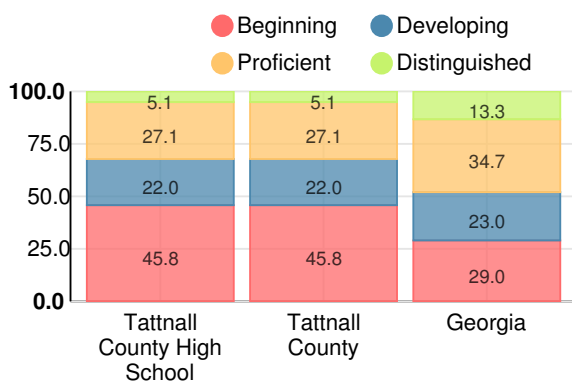

School Climate Star Rating

Financial Efficiency Star Rating

Per Pupil Expenditures

Race/Ethnicity

- Asian/Pacific Islander
- American Indian/Alaskan
- Black
- Hispanic
- Multi-racial
- White

Economically Disadvantaged (ED)

- ED
- Not ED

Students with Disability (SWD)

- SWD
- Not SWD

English Language Learners (ELL)

- ELL
- Not ELL

High School

CCRPI Score

Tattnall County High School

Indicator	2019
Content Mastery	58.3
Progress	64.0
Closing Gaps	57.4
Readiness	69.4
Graduation Rate	87.9
CCRPI Score	66.0

American Literature & Composition

Percent of students scoring in each performance level on 2019 Georgia Milestones

Coordinate Algebra/Algebra I

Percent of students scoring in each performance level on 2019 Georgia Milestones

Biology

Percent of students scoring in each performance level on 2019 Georgia Milestones

US History