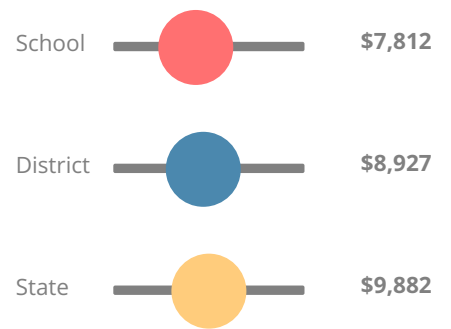

School Wide

D66

Year	Tattnall County High School
2019	D
2018	D
2017	D
2016	D
2015	C

Grade conversion	
A	90 - 100
B	80 - 89.9
C	70 - 79.9
D	60 - 69.9
F	0 - 59.9

CCRPI Single Score

Student Mobility Rate

12.5%

School Climate Star Rating

Financial Efficiency Star Rating

Per Pupil Expenditures

Race/Ethnicity

- Asian/Pacific Islander
- American Indian/Alaskan
- Black
- Hispanic
- Multi-racial
- White

Economically Disadvantaged (ED)