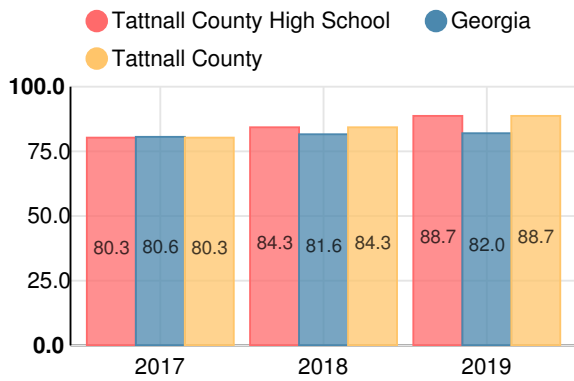

Four-Year Graduation Rate