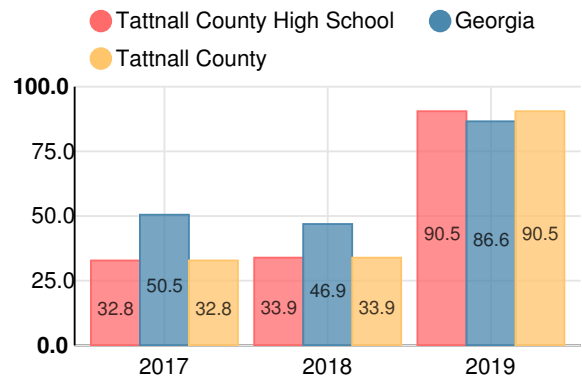

Coordinate Algebra/Algebra I

Percent of students scoring in each performance level on 2019 Georgia Milestones

Biology

Percent of students scoring in each performance level on 2019 Georgia Milestones

US History

Percent of students scoring in each performance level on 2019 Georgia Milestones

College & Career Readiness

Percent of 12th grade students who are college and career ready

Accelerated Course Taking

Percent of high school graduates earning high school credit for accelerated enrollment