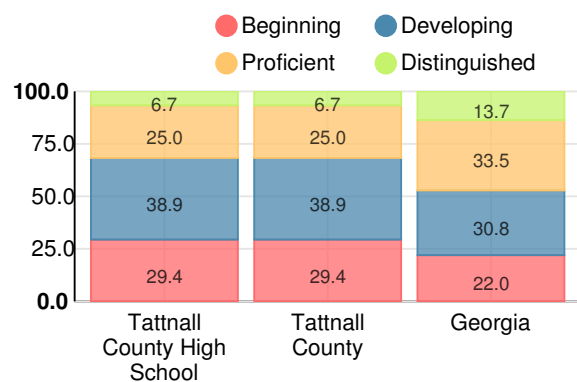

School Climate Star Rating

Financial Efficiency Star Rating

Per Pupil Expenditures

Race/Ethnicity

- Asian/Pacific Islander
- American Indian/Alaskan
- Black
- Hispanic
- Multi-racial
- White

Economically Disadvantaged (ED)

Indicator	2019
Content Mastery	58.3
Progress	64.0
Closing Gaps	57.4
Readiness	69.4
Graduation Rate	87.9
CCRPI Score	66.0

American Literature & Composition

Percent of students scoring in each performance level on 2019 Georgia Milestones

Coordinate Algebra/Algebra I

Percent of students scoring in each performance level on 2019 Georgia Milestones

Biology

Percent of students scoring in each performance level on 2019 Georgia Milestones

US History

Percent of students scoring in each performance level on 2019 Georgia Milestones

College & Career Readiness

Percent of 12th grade students who are college and career ready

Accelerated Course Taking

Percent of high school graduates earning high school credit for accelerated enrollment