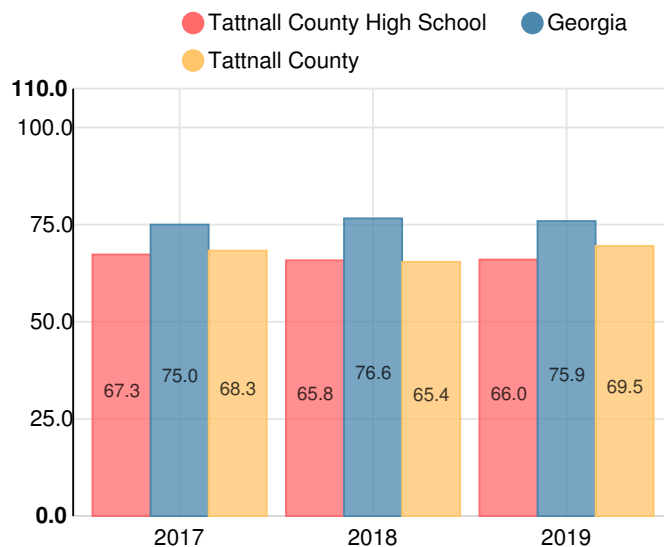

Tattnall County High School

 #1 Battle Creek Warrior Blvd., Reidsville, GA 30453

 (912)557-4374

 Grades: 9-12

 Enrollment: 1001 students

Note: For information on educator qualifications and other federal reporting requirements, [click here](#). Discipline data are available in the [K-12 Student Discipline Dashboard](#).

Performance Snapshot

- Tattnall County High School's **overall performance is higher than 24% of schools in the state** and is lower than its district.
- Its students' **academic growth is higher than 6% of schools in the state**.
- Its four-year graduation rate is 88.7%**, which is higher than 52% of high schools.
- 54.9% of graduates are college and career ready**.

School Wide

D66

Year	Tattnall County High School
2019	D
2018	D
2017	D
2016	D
2015	C

Grade conversion	
A	90 - 100
B	80 - 89.9
C	70 - 79.9
D	60 - 69.9
F	0 - 59.9

CCRPI Single Score

Student Mobility Rate

12.5%