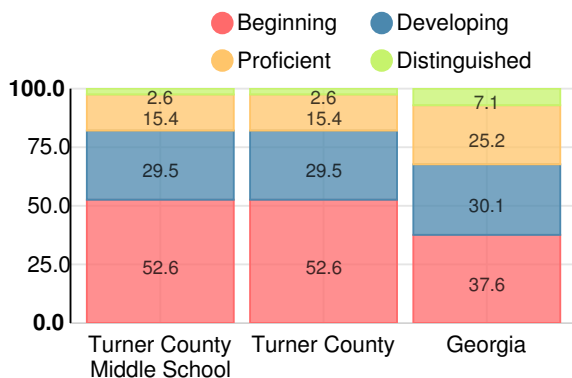

### Turner County Middle School

Indicator	2019
Content Mastery	38.5
Progress	77.9
Closing Gaps	72.5
Readiness	76.8
<b>CCRPI Score</b>	<b>65.1</b>

### English

Percent of students scoring in each performance level on 2019 Georgia Milestones for middle school grades

### Mathematics

Percent of students scoring in each performance level on 2019 Georgia Milestones for middle school grades

### Science

Percent of students scoring in each performance level on 2019 Georgia Milestones for middle school grades