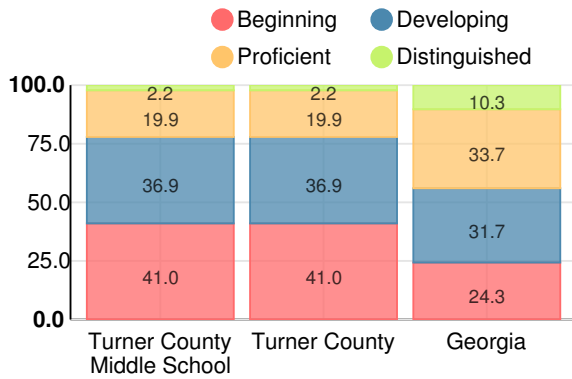

Middle School

CCRPI Score

Turner County Middle School

Indicator	2019
Content Mastery	38.5
Progress	77.9
Closing Gaps	72.5
Readiness	76.8
CCRPI Score	65.1

English

Percent of students scoring in each performance level on 2019 Georgia Milestones for middle school grades