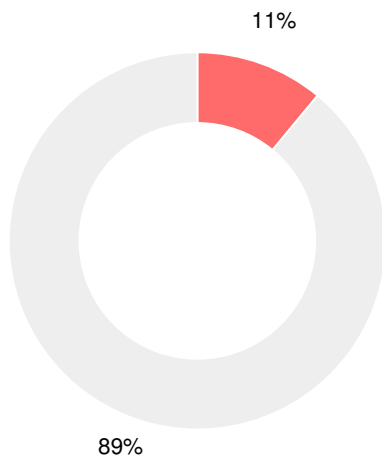

Students with Disability (SWD)

- SWD
- Not SWD