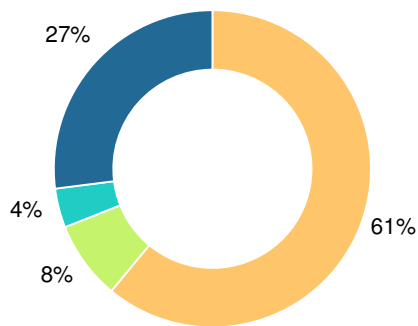

### CCRPI Single Score

Student Mobility Rate

23.7%

School Climate Star Rating

Financial Efficiency Star Rating

Per Pupil Expenditures

Race/Ethnicity

- Asian/Pacific Islander
- American Indian/Alaskan
- Black
- Hispanic
- Multi-racial
- White