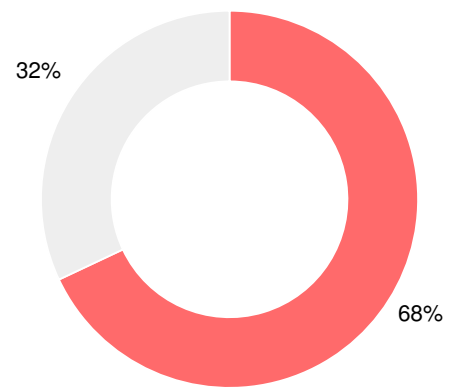

Economically Disadvantaged (ED)

- ED
- Not ED