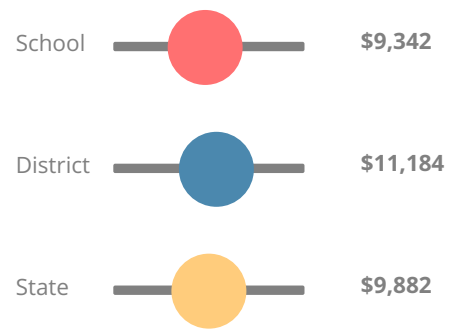

### CCRPI Single Score

Student Mobility Rate

23.7%

School Climate Star Rating

Financial Efficiency Star Rating

Per Pupil Expenditures

Race/Ethnicity

- Asian/Pacific Islander
- American Indian/Alaskan
- Black
- Hispanic
- Multi-racial
- White