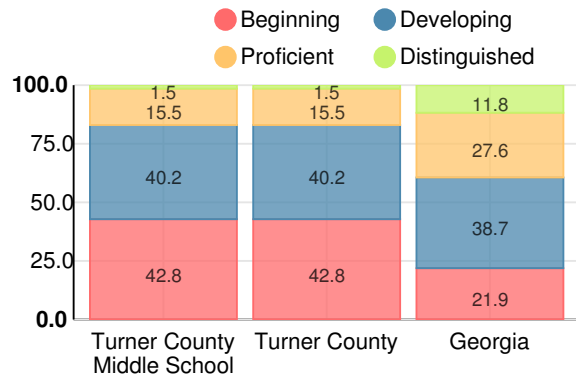

## CCRPI Score

### Turner County Middle School

Indicator	2019
Content Mastery	38.5
Progress	77.9
Closing Gaps	72.5
Readiness	76.8
<b>CCRPI Score</b>	<b>65.1</b>

### English

Percent of students scoring in each performance level on 2019 Georgia Milestones for middle school grades

### Mathematics

Percent of students scoring in each performance level on 2019 Georgia Milestones for middle school grades