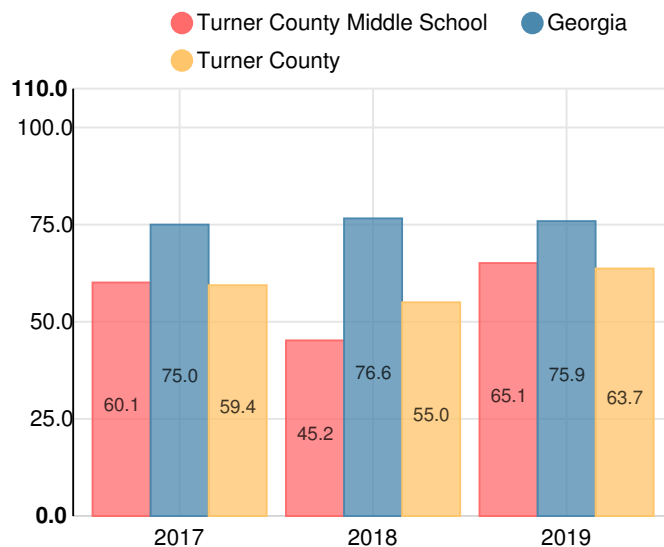

Turner County Middle School

316 Lamar St, Ashburn, GA 31714

(229)567-4343

Grades: 6-8

Enrollment: 274 students

Note: For information on educator qualifications and other federal reporting requirements, [click here](#). Discipline data are available in the [K-12 Student Discipline Dashboard](#).

Performance Snapshot

- Turner County Middle School's **overall performance is higher than 21% of schools in the state** and is similar to its district.
- Its students' **academic growth is higher than 35% of schools in the state**.
- **46.2% of its 8th grade students are reading at or above the grade level target**.

School Wide

D65.1

Year	Turner County Middle School
2019	D
2018	F
2017	D
2016	C
2015	C

Grade conversion	
A	90 - 100
B	80 - 89.9
C	70 - 79.9
D	60 - 69.9
F	0 - 59.9

CCRPI Single Score