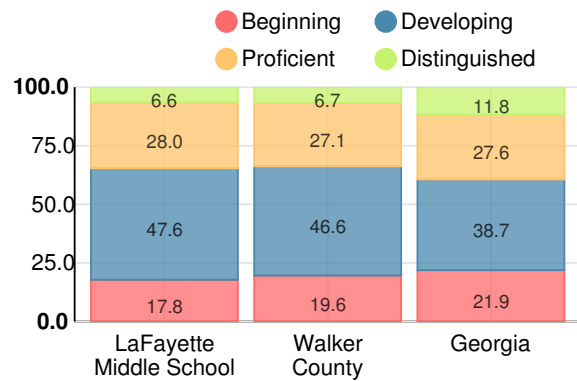

Financial Efficiency Star Rating

Per Pupil Expenditures

Race/Ethnicity

- Asian/Pacific Islander
- American Indian/Alaskan
- Black
- Hispanic
- Multi-racial
- White

Economically Disadvantaged (ED)

Students with Disability (SWD)

English Language Learners (ELL)

Middle School

CCRPI Score

LaFayette Middle School

Indicator	2019
Content Mastery	60.0
Progress	92.9
Closing Gaps	100.0
Readiness	78.3
CCRPI Score	81.2

English

Percent of students scoring in each performance level on 2019 Georgia Milestones for middle school grades

Mathematics

Percent of students scoring in each performance level on 2019 Georgia Milestones for middle school grades

Science

Percent of students scoring in each performance level on 2019 Georgia Milestones for middle school grades