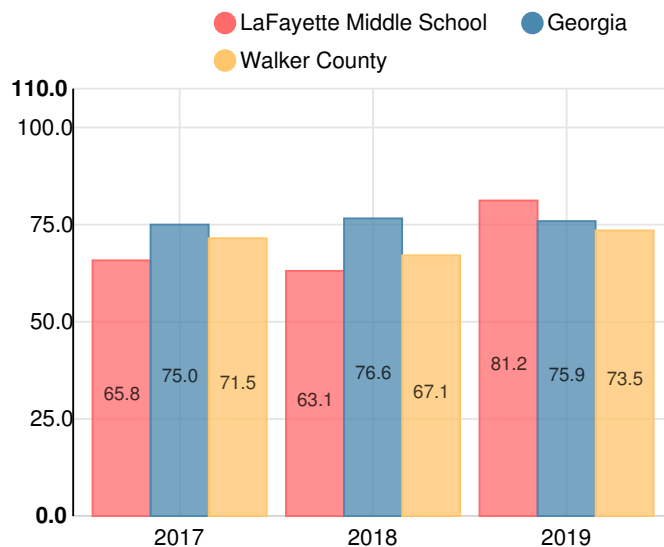

LaFayette Middle School

419 Roadrunner Blvd, La Fayette, GA 30728

(706)638-6440

Grades: 6-8

Enrollment: 621 students

Note: For information on educator qualifications and other federal reporting requirements, [click here](#). Discipline data are available in the [K-12 Student Discipline Dashboard](#).

Performance Snapshot

- LaFayette Middle School's **overall performance is higher than 72% of schools in the state** and is higher than its district.
- Its students' **academic growth is higher than 88% of schools in the state** and higher than its district.
- **61.9% of its 8th grade students are reading at or above the grade level target.**
- LaFayette Middle School is **Beating the Odds**, meaning that it performs better than similar schools.

School Wide

B81.2

Year	LaFayette Middle School
2019	B
2018	D
2017	D
2016	D
2015	D

Grade conversion	
A	90 - 100
B	80 - 89.9
C	70 - 79.9
D	60 - 69.9
F	0 - 59.9

CCRPI Single Score