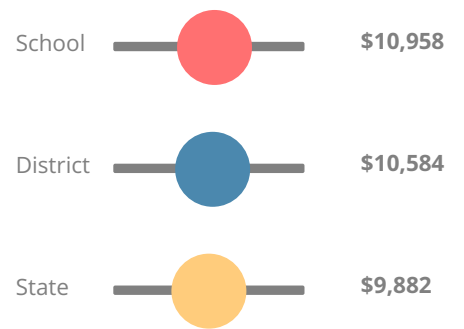

School Wide

B81.2

Year	LaFayette Middle School
2019	B
2018	D
2017	D
2016	D
2015	D

Grade conversion	
A	90 - 100
B	80 - 89.9
C	70 - 79.9
D	60 - 69.9
F	0 - 59.9

CCRPI Single Score

Student Mobility Rate

13.0%

School Climate Star Rating

Financial Efficiency Star Rating

Per Pupil Expenditures

Race/Ethnicity

- Asian/Pacific Islander
- American Indian/Alaskan
- Black
- Hispanic
- Multi-racial
- White

Economically Disadvantaged (ED)

Students with Disability (SWD)