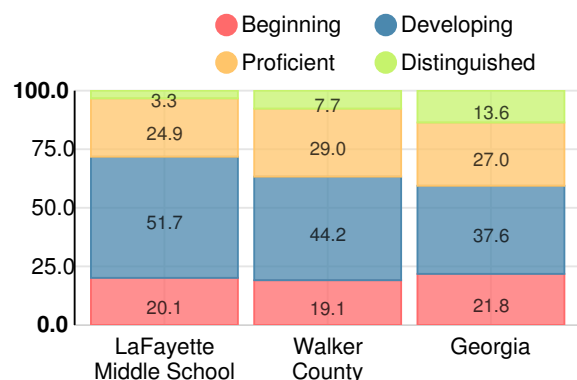

Financial Efficiency Star Rating

Per Pupil Expenditures

Race/Ethnicity

- Asian/Pacific Islander
- American Indian/Alaskan
- Black
- Hispanic
- Multi-racial
- White

Economically Disadvantaged (ED)

Students with Disability (SWD)

English Language Learners (ELL)

Middle School

CCRPI Score

LaFayette Middle School

Indicator	2019
Content Mastery	60.0
Progress	92.9
Closing Gaps	100.0
Readiness	78.3
CCRPI Score	81.2

English

Percent of students scoring in each performance level on 2019 Georgia Milestones for middle school grades

Mathematics

Percent of students scoring in each performance level on 2019 Georgia Milestones for middle school grades

Science

Percent of students scoring in each performance level on 2019 Georgia Milestones for middle school grades

Social Studies

Percent of students scoring in each performance level on 2019 Georgia Milestones for middle school grades

**Reading at or above the Grade Level Target
(8th Grade)**

Percent of students in grade 8 achieving Lexile measure greater than 1097