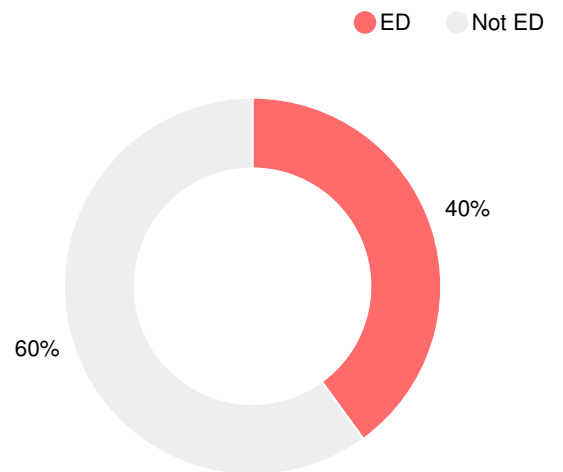

Financial Efficiency Star Rating

Per Pupil Expenditures

Race/Ethnicity

- Asian/Pacific Islander
- American Indian/Alaskan
- Black
- Hispanic
- Multi-racial
- White

Economically Disadvantaged (ED)

Students with Disability (SWD)

English Language Learners (ELL)

Middle School

CCRPI Score

LaFayette Middle School

Indicator	2019
Content Mastery	60.0
Progress	92.9
Closing Gaps	100.0
Readiness	78.3
CCRPI Score	81.2

English

Percent of students scoring in each performance level on 2019 Georgia Milestones for middle school grades