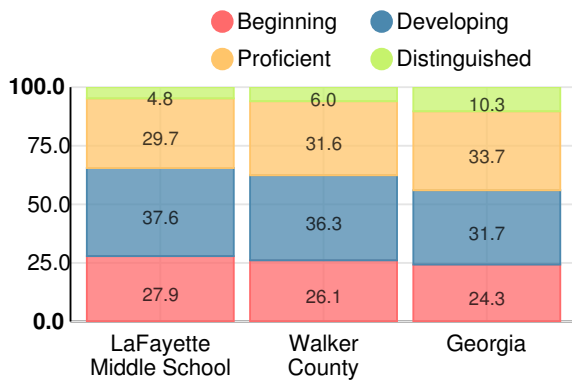

Financial Efficiency Star Rating

Per Pupil Expenditures

Race/Ethnicity

- Asian/Pacific Islander
- American Indian/Alaskan
- Black
- Hispanic
- Multi-racial
- White

Economically Disadvantaged (ED)

Students with Disability (SWD)

English Language Learners (ELL)

Middle School

CCRPI Score

LaFayette Middle School

Indicator	2019
Content Mastery	60.0
Progress	92.9
Closing Gaps	100.0
Readiness	78.3
CCRPI Score	81.2

English

Percent of students scoring in each performance level on 2019 Georgia Milestones for middle school grades

Mathematics

Percent of students scoring in each performance level on 2019 Georgia Milestones for middle school grades

Science

Percent of students scoring in each performance level on 2019 Georgia Milestones for middle school grades