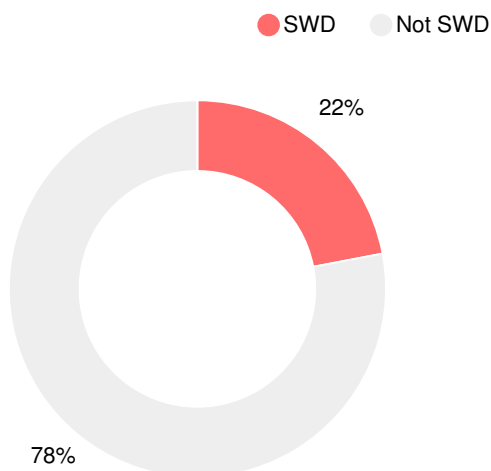

Financial Efficiency Star Rating

Per Pupil Expenditures

Race/Ethnicity

- Asian/Pacific Islander
- American Indian/Alaskan
- Black
- Hispanic
- Multi-racial
- White

Economically Disadvantaged (ED)

Students with Disability (SWD)

English Language Learners (ELL)

Middle School

CCRPI Score

LaFayette Middle School

Indicator	2019
Content Mastery	60.0
Progress	92.9
Closing Gaps	100.0
Readiness	78.3
CCRPI Score	81.2

English

Percent of students scoring in each performance level on 2019 Georgia Milestones for middle school grades