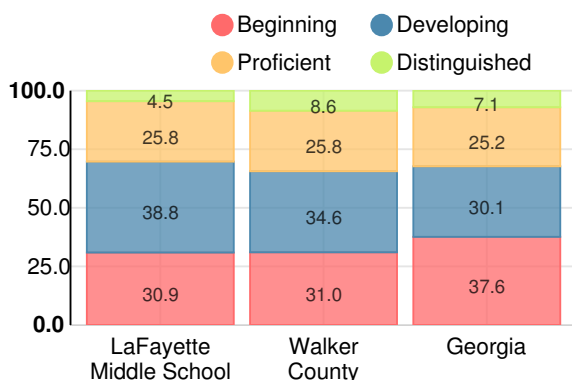

Financial Efficiency Star Rating

Per Pupil Expenditures

Race/Ethnicity

- Asian/Pacific Islander
- American Indian/Alaskan
- Black
- Hispanic
- Multi-racial
- White

Economically Disadvantaged (ED)

Students with Disability (SWD)

English Language Learners (ELL)

Middle School

CCRPI Score

LaFayette Middle School

Indicator	2019
Content Mastery	60.0
Progress	92.9
Closing Gaps	100.0
Readiness	78.3
CCRPI Score	81.2

English

Percent of students scoring in each performance level on 2019 Georgia Milestones for middle school grades

Mathematics

Percent of students scoring in each performance level on 2019 Georgia Milestones for middle school grades

Science

Percent of students scoring in each performance level on 2019 Georgia Milestones for middle school grades