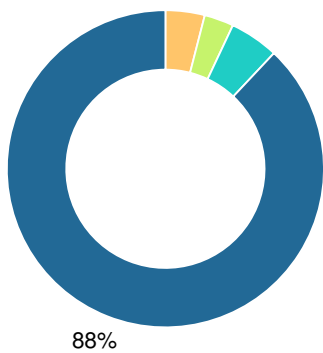

Financial Efficiency Star Rating

Per Pupil Expenditures

Race/Ethnicity

- Asian/Pacific Islander
- American Indian/Alaskan
- Black
- Hispanic
- Multi-racial
- White

Economically Disadvantaged (ED)

Students with Disability (SWD)

English Language Learners (ELL)

Middle School

CCRPI Score

LaFayette Middle School

Indicator	2019
Content Mastery	60.0
Progress	92.9
Closing Gaps	100.0
Readiness	78.3
CCRPI Score	81.2

English

Percent of students scoring in each performance level on 2019 Georgia Milestones for middle school grades