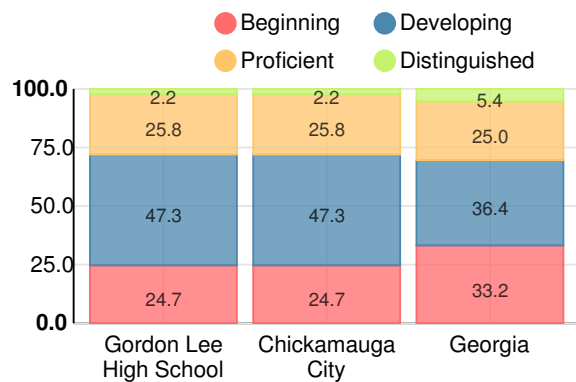

Financial Efficiency Star Rating

Per Pupil Expenditures

Race/Ethnicity

- Asian/Pacific Islander
- American Indian/Alaskan
- Black
- Hispanic
- Multi-racial
- White

96%

Economically Disadvantaged (ED)

- ED
- Not ED

100%

High School

CCRPI Score

Gordon Lee High School

Indicator	2019
Content Mastery	86.8
Progress	91.3
Closing Gaps	67.9
Readiness	92.6
Graduation Rate	98.4
CCRPI Score	88.9

American Literature & Composition

Percent of students scoring in each performance level on 2019 Georgia Milestones

Coordinate Algebra/Algebra I

Percent of students scoring in each performance level on 2019 Georgia Milestones

Biology

Percent of students scoring in each performance level on 2019 Georgia Milestones

US History

Percent of students scoring in each performance level on 2019 Georgia Milestones

College & Career Readiness

Percent of 12th grade students who are college and career ready

Accelerated Course Taking