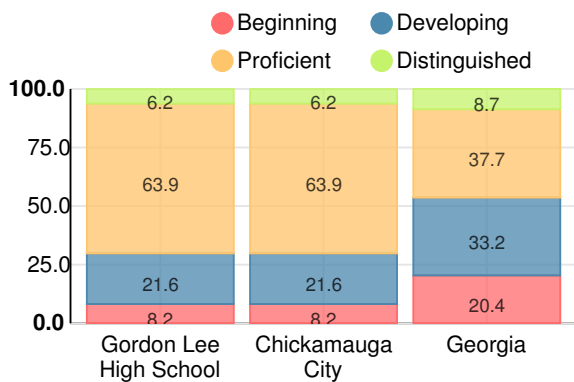

9%

91%

Students with Disability (SWD)

- SWD
- Not SWD

8%

92%

English Language Learners (ELL)

- ELL
- Not ELL

100%

High School

CCRPI Score

Gordon Lee High School

Indicator	2019
Content Mastery	86.8
Progress	91.3
Closing Gaps	67.9
Readiness	92.6
Graduation Rate	98.4
CCRPI Score	88.9

American Literature & Composition

Percent of students scoring in each performance level on 2019 Georgia Milestones

Coordinate Algebra/Algebra I

Percent of students scoring in each performance level on 2019 Georgia Milestones

Biology

Percent of students scoring in each performance level on 2019 Georgia Milestones

US History

Percent of students scoring in each performance level on 2019 Georgia Milestones

College & Career Readiness

Percent of 12th grade students who are college and career ready

Accelerated Course Taking