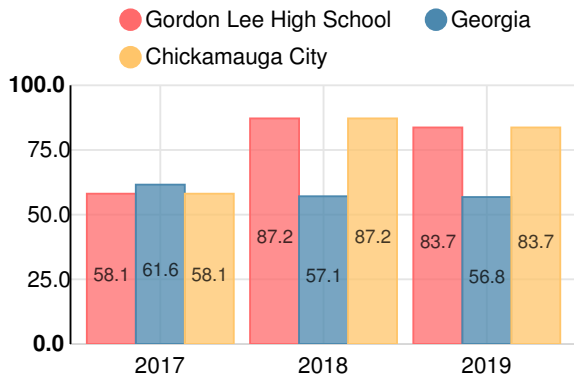

100%

High School

CCRPI Score

Gordon Lee High School

Indicator	2019
Content Mastery	86.8
Progress	91.3
Closing Gaps	67.9
Readiness	92.6
Graduation Rate	98.4
CCRPI Score	88.9

American Literature & Composition

Percent of students scoring in each performance level on 2019 Georgia Milestones

Coordinate Algebra/Algebra I

Percent of students scoring in each performance level on 2019 Georgia Milestones

Biology

Percent of students scoring in each performance level on 2019 Georgia Milestones

US History

Percent of students scoring in each performance level on 2019 Georgia Milestones

College & Career Readiness

Percent of 12th grade students who are college and career ready

Accelerated Course Taking