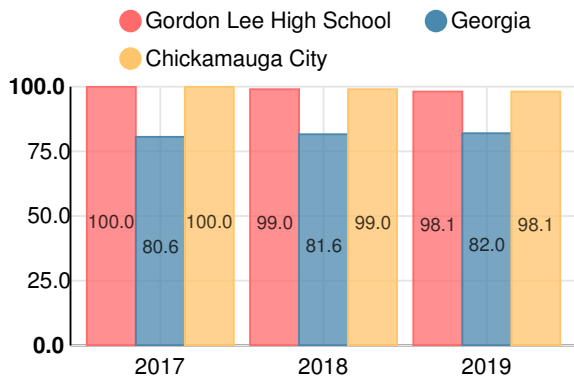

Four-Year Graduation Rate