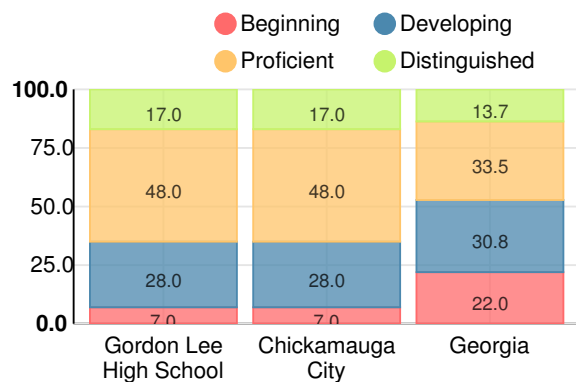

Financial Efficiency Star Rating

Per Pupil Expenditures

Race/Ethnicity

- Asian/Pacific Islander
- American Indian/Alaskan
- Black
- Hispanic
- Multi-racial
- White

96%

Economically Disadvantaged (ED)

- ED
- Not ED

100%

High School

CCRPI Score

Gordon Lee High School

Indicator	2019
Content Mastery	86.8
Progress	91.3
Closing Gaps	67.9
Readiness	92.6
Graduation Rate	98.4
CCRPI Score	88.9

American Literature & Composition

Percent of students scoring in each performance level on 2019 Georgia Milestones

Coordinate Algebra/Algebra I

Percent of students scoring in each performance level on 2019 Georgia Milestones

Biology

Percent of students scoring in each performance level on 2019 Georgia Milestones

US History

Percent of students scoring in each performance level on 2019 Georgia Milestones

College & Career Readiness

Percent of 12th grade students who are college and career ready

Accelerated Course Taking