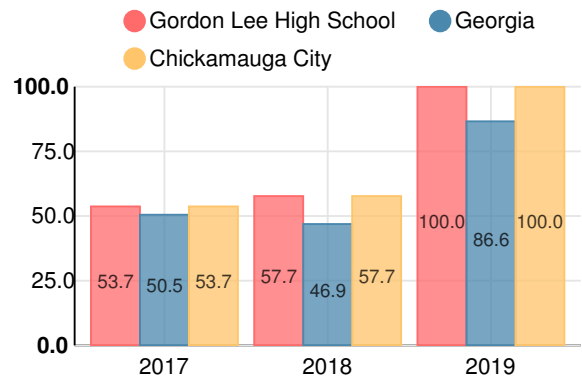

Accelerated Course Taking

Percent of high school graduates earning high school credit for accelerated enrollment