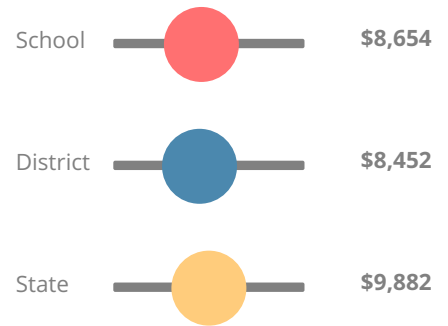

Financial Efficiency Star Rating

Per Pupil Expenditures

Race/Ethnicity

- Asian/Pacific Islander
- American Indian/Alaskan
- Black
- Hispanic
- Multi-racial
- White

96%

Economically Disadvantaged (ED)

- ED
- Not ED