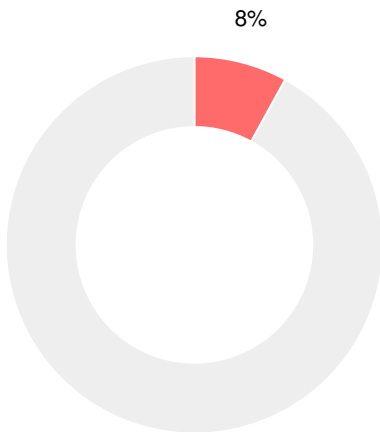

Students with Disability (SWD)

- SWD
- Not SWD