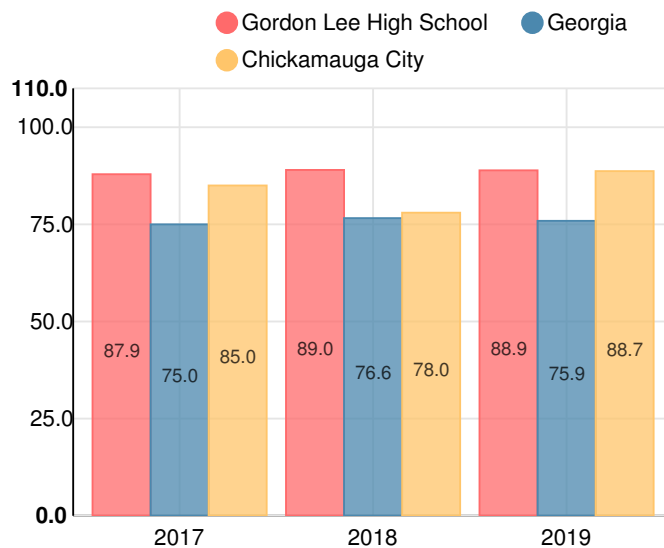

Gordon Lee High School

 105 Lee Cir, Chickamauga, GA 30707

 (706) 382-3100

 Grades: 9-12

 Enrollment: 448 students

Note: For information on educator qualifications and other federal reporting requirements, [click here](#). Discipline data are available in the [K-12 Student Discipline Dashboard](#).

Performance Snapshot

- Gordon Lee High School's **overall performance is higher than 89% of schools in the state** and is similar to its district.
- Its students' **academic growth is higher than 86% of schools in the state**.
- **Its four-year graduation rate is 98.1%**, which is higher than 96% of high schools.
- **83.7% of graduates are college and career ready**.
- Gordon Lee High School is **Beating the Odds**, meaning that it performs better than similar schools.

School Wide

B88.9

Year	Gordon Lee High School
2019	B
2018	B
2017	B
2016	B
2015	B

Grade conversion	
A	90 - 100
B	80 - 89.9
C	70 - 79.9
D	60 - 69.9
F	0 - 59.9

CCRPI Single Score

Student Mobility Rate

3.8%

School Climate Star Rating