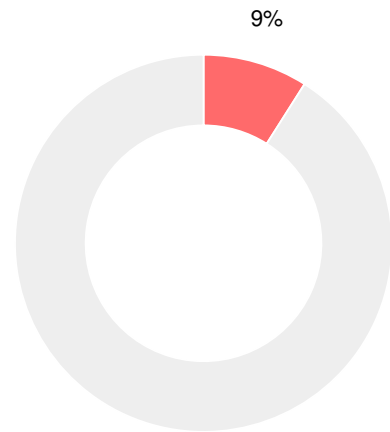

Financial Efficiency Star Rating

Per Pupil Expenditures

Race/Ethnicity

- Asian/Pacific Islander
- American Indian/Alaskan
- Black
- Hispanic
- Multi-racial
- White

96%

Economically Disadvantaged (ED)

- ED
- Not ED