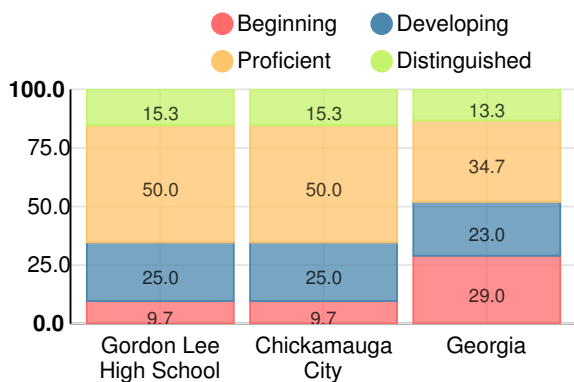

Financial Efficiency Star Rating

Per Pupil Expenditures

Race/Ethnicity

- Asian/Pacific Islander
- American Indian/Alaskan
- Black
- Hispanic
- Multi-racial
- White

96%

Economically Disadvantaged (ED)

- ED
- Not ED

100%

High School

CCRPI Score

Gordon Lee High School

Indicator	2019
Content Mastery	86.8
Progress	91.3
Closing Gaps	67.9
Readiness	92.6
Graduation Rate	98.4
CCRPI Score	88.9

American Literature & Composition

Percent of students scoring in each performance level on 2019 Georgia Milestones

Coordinate Algebra/Algebra I

Percent of students scoring in each performance level on 2019 Georgia Milestones

Biology

Percent of students scoring in each performance level on 2019 Georgia Milestones

US History

Percent of students scoring in each performance level on 2019 Georgia Milestones

College & Career Readiness

Percent of 12th grade students who are college and career ready

Accelerated Course Taking