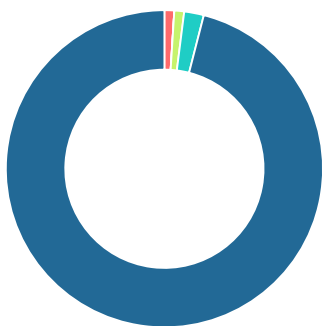

Financial Efficiency Star Rating

Per Pupil Expenditures

Race/Ethnicity

- Asian/Pacific Islander
- American Indian/Alaskan
- Black
- Hispanic
- Multi-racial
- White

96%

Economically Disadvantaged (ED)

- ED
- Not ED