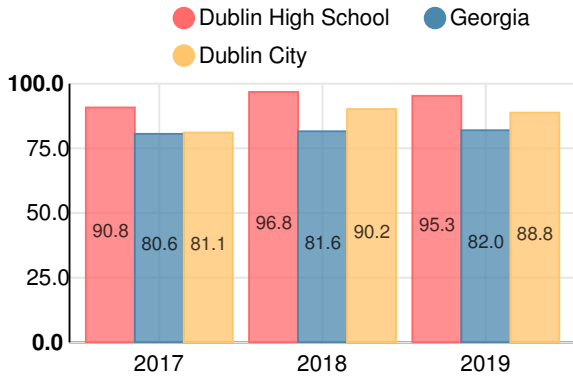

Biology

Percent of students scoring in each performance level on 2019 Georgia Milestones

US History

Percent of students scoring in each performance level on 2019 Georgia Milestones

College & Career Readiness

Percent of 12th grade students who are college and career ready

Accelerated Course Taking

Percent of high school graduates earning high school credit for accelerated enrollment

Four-Year Graduation Rate

College Enrollment Rate