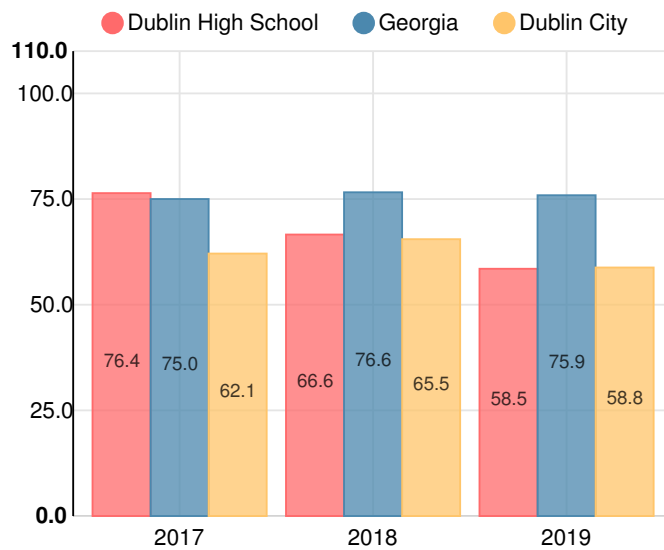

Dublin High School

1127 Hillcrest Pkwy, Dublin, GA 31021

(478) 353-8040

Grades: 9-12

Enrollment: 589 students

Note: For information on educator qualifications and other federal reporting requirements, [click here](#). Discipline data are available in the [K-12 Student Discipline Dashboard](#).

Performance Snapshot

- Dublin High School's **overall performance is higher than 9% of schools in the state** and is similar to its district.
- Its students' **academic growth is higher than 9% of schools in the state** and lower than its district.
- **Its four-year graduation rate is 95.3%**, which is **higher than 87% of high schools in the state** and higher than its district.
- **56.1% of graduates are college and career ready**.

School Wide

F58.5

Year	Dublin High School
2019	F
2018	D
2017	C
2016	C
2015	F

Grade conversion	
A	90 - 100
B	80 - 89.9
C	70 - 79.9
D	60 - 69.9
F	0 - 59.9

CCRPI Single Score