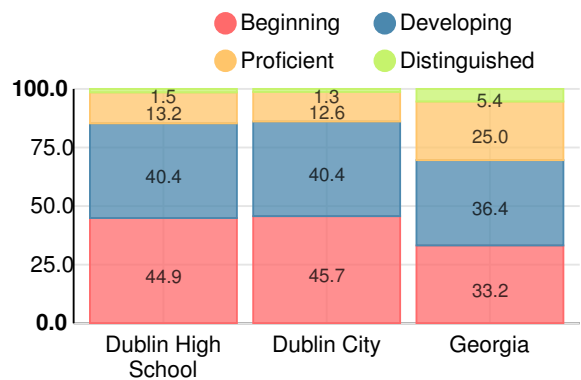

Financial Efficiency Star Rating

Per Pupil Expenditures

Race/Ethnicity

- Asian/Pacific Islander
- American Indian/Alaskan
- Black
- Hispanic
- Multi-racial
- White

Economically Disadvantaged (ED)

- ED
- Not ED

Students with Disability (SWD)

- SWD
- Not SWD

English Language Learners (ELL)

- ELL
- Not ELL

High School

CCRPI Score

Dublin High School

Indicator	2019
Content Mastery	40.1
Progress	66.8
Closing Gaps	26.7
Readiness	62.4
Graduation Rate	96.1
CCRPI Score	58.5

American Literature & Composition

Percent of students scoring in each performance level on 2019 Georgia Milestones

Coordinate Algebra/Algebra I

Percent of students scoring in each performance level on 2019 Georgia Milestones

Biology

Percent of students scoring in each performance level on 2019 Georgia Milestones

US History

Percent of students scoring in each performance level on 2019 Georgia Milestones

College & Career Readiness