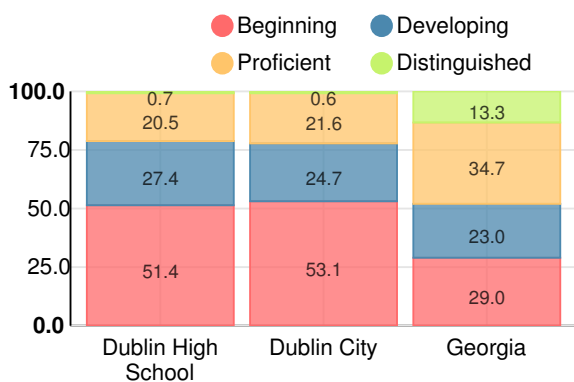

Students with Disability (SWD)

- SWD
- Not SWD

English Language Learners (ELL)

- ELL
- Not ELL

High School

CCRPI Score

Dublin High School

Indicator	2019
Content Mastery	40.1
Progress	66.8
Closing Gaps	26.7
Readiness	62.4
Graduation Rate	96.1
CCRPI Score	58.5

American Literature & Composition

Percent of students scoring in each performance level on 2019 Georgia Milestones

Coordinate Algebra/Algebra I

Percent of students scoring in each performance level on 2019 Georgia Milestones

Biology

Percent of students scoring in each performance level on 2019 Georgia Milestones

US History

Percent of students scoring in each performance level on 2019 Georgia Milestones

College & Career Readiness