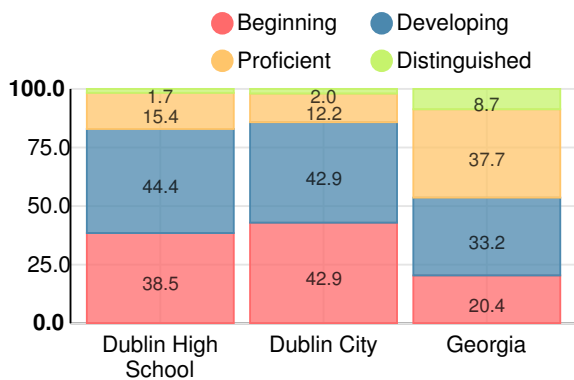

Financial Efficiency Star Rating

Per Pupil Expenditures

Race/Ethnicity

- Asian/Pacific Islander
- American Indian/Alaskan
- Black
- Hispanic
- Multi-racial
- White

Economically Disadvantaged (ED)

- ED
- Not ED

Students with Disability (SWD)

- SWD
- Not SWD

English Language Learners (ELL)

- ELL
- Not ELL

High School

CCRPI Score

Dublin High School

Indicator	2019
Content Mastery	40.1
Progress	66.8
Closing Gaps	26.7
Readiness	62.4
Graduation Rate	96.1
CCRPI Score	58.5

American Literature & Composition

Percent of students scoring in each performance level on 2019 Georgia Milestones

Coordinate Algebra/Algebra I

Percent of students scoring in each performance level on 2019 Georgia Milestones

Biology

Percent of students scoring in each performance level on 2019 Georgia Milestones

US History

Percent of students scoring in each performance level on 2019 Georgia Milestones

College & Career Readiness