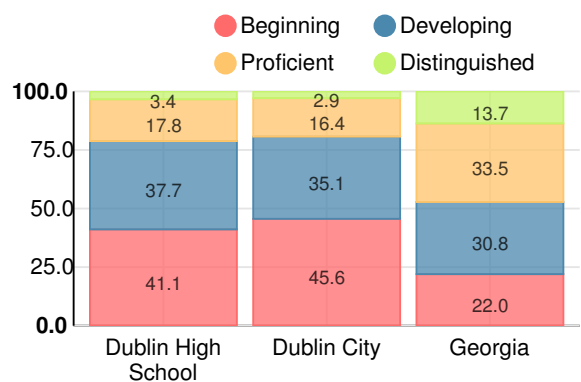

Students with Disability (SWD)

- SWD
- Not SWD

English Language Learners (ELL)

- ELL
- Not ELL

High School

CCRPI Score

Dublin High School

Indicator	2019
Content Mastery	40.1
Progress	66.8
Closing Gaps	26.7
Readiness	62.4
Graduation Rate	96.1
CCRPI Score	58.5

American Literature & Composition

Percent of students scoring in each performance level on 2019 Georgia Milestones

Coordinate Algebra/Algebra I

Percent of students scoring in each performance level on 2019 Georgia Milestones

Biology

Percent of students scoring in each performance level on 2019 Georgia Milestones

US History

Percent of students scoring in each performance level on 2019 Georgia Milestones

College & Career Readiness