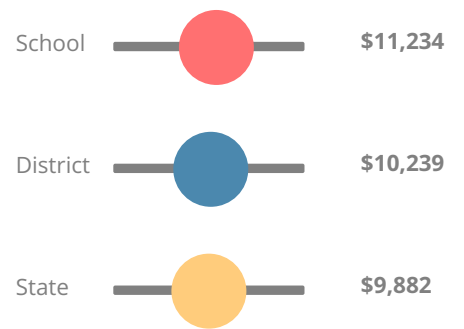

School Wide

F58.5

Year	Dublin High School
2019	F
2018	D
2017	C
2016	C
2015	F

Grade conversion	
A	90 - 100
B	80 - 89.9
C	70 - 79.9
D	60 - 69.9
F	0 - 59.9

CCRPI Single Score

Student Mobility Rate

20.2%

School Climate Star Rating

Financial Efficiency Star Rating

Per Pupil Expenditures

Race/Ethnicity

- Asian/Pacific Islander
- American Indian/Alaskan
- Black
- Hispanic
- Multi-racial
- White

Economically Disadvantaged (ED)

- ED
- Not ED