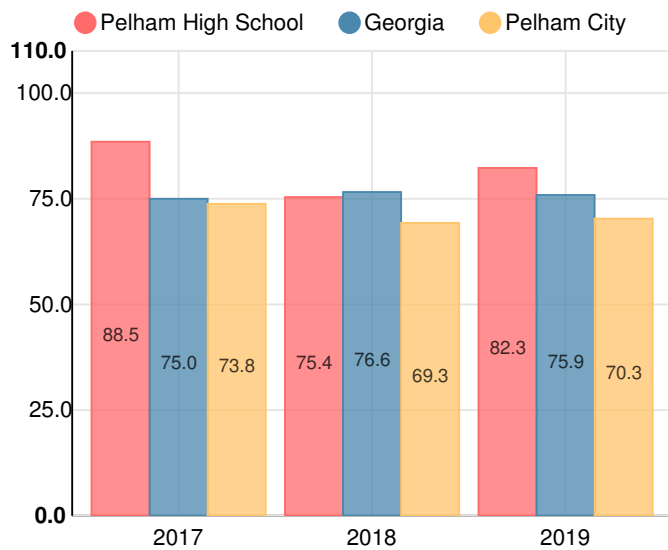

Performance Snapshot

- Pelham High School's **overall performance is higher than 75% of schools in the state** and is higher than its district.
- Its students' **academic growth is higher than 76% of schools in the state**.
- Its **four-year graduation rate is 82.4%**, which is higher than 26% of high schools.
- **82.2% of graduates are college and career ready**.
- Pelham High School is **Beating the Odds**, meaning that it performs better than similar schools.

School Wide

B82.3

Year	Pelham High School
2019	B
2018	C
2017	B
2016	C
2015	B

Grade conversion	
A	90 - 100
B	80 - 89.9
C	70 - 79.9
D	60 - 69.9
F	0 - 59.9

CCRPI Single Score

Student Mobility Rate

11.2%

School Climate Star Rating