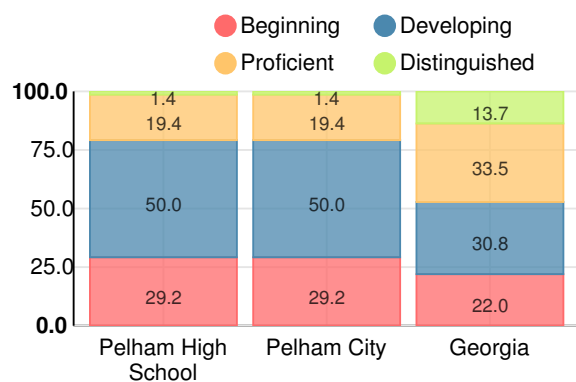

Financial Efficiency Star Rating

Per Pupil Expenditures

Race/Ethnicity

- Asian/Pacific Islander
- American Indian/Alaskan
- Black
- Hispanic
- Multi-racial
- White

Economically Disadvantaged (ED)

- ED
- Not ED

Students with Disability (SWD)

- SWD
- Not SWD

English Language Learners (ELL)

- ELL
- Not ELL

High School

CCRPI Score

Pelham High School

Indicator	2019
Content Mastery	67.0
Progress	88.5
Closing Gaps	100.0
Readiness	85.2
Graduation Rate	86.1
CCRPI Score	82.3

American Literature & Composition

Percent of students scoring in each performance level on 2019 Georgia Milestones

Coordinate Algebra/Algebra I

Percent of students scoring in each performance level on 2019 Georgia Milestones

Biology

Percent of students scoring in each performance level on 2019 Georgia Milestones

US History

Percent of students scoring in each performance level on 2019 Georgia Milestones

College & Career Readiness