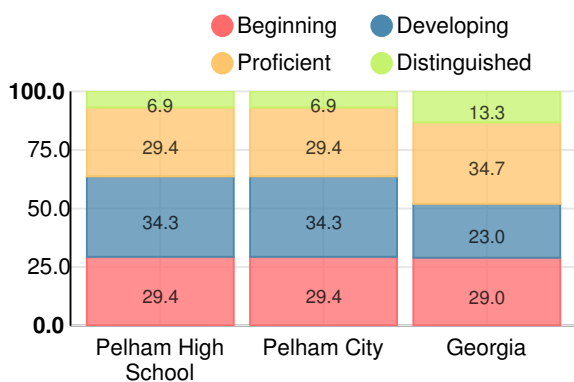

Financial Efficiency Star Rating

Per Pupil Expenditures

Race/Ethnicity

- Asian/Pacific Islander
- American Indian/Alaskan
- Black
- Hispanic
- Multi-racial
- White

Economically Disadvantaged (ED)

- ED
- Not ED

Students with Disability (SWD)

- SWD
- Not SWD

English Language Learners (ELL)

- ELL
- Not ELL

High School

CCRPI Score

Pelham High School

Indicator	2019
Content Mastery	67.0
Progress	88.5
Closing Gaps	100.0
Readiness	85.2
Graduation Rate	86.1
CCRPI Score	82.3

American Literature & Composition

Percent of students scoring in each performance level on 2019 Georgia Milestones

Coordinate Algebra/Algebra I

Percent of students scoring in each performance level on 2019 Georgia Milestones

Biology

Percent of students scoring in each performance level on 2019 Georgia Milestones

US History

Percent of students scoring in each performance level on 2019 Georgia Milestones

College & Career Readiness