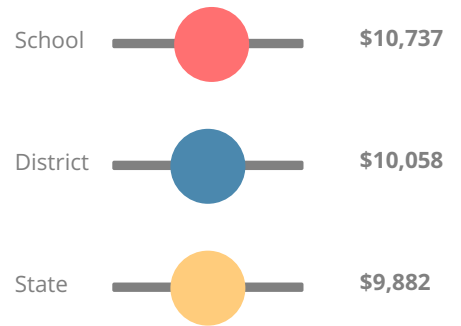

School Wide

B82.3

Year	Pelham High School
2019	B
2018	C
2017	B
2016	C
2015	B

Grade conversion	
A	90 - 100
B	80 - 89.9
C	70 - 79.9
D	60 - 69.9
F	0 - 59.9

CCRPI Single Score

Student Mobility Rate

11.2%

School Climate Star Rating

Financial Efficiency Star Rating

Per Pupil Expenditures

Race/Ethnicity

- Asian/Pacific Islander
- American Indian/Alaskan
- Black
- Hispanic
- Multi-racial
- White

Economically Disadvantaged (ED)

- ED
- Not ED