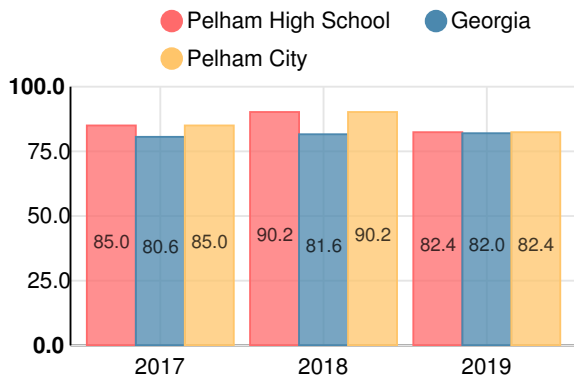

American Literature & Composition

Percent of students scoring in each performance level on 2019 Georgia Milestones

Coordinate Algebra/Algebra I

Percent of students scoring in each performance level on 2019 Georgia Milestones

Biology

Percent of students scoring in each performance level on 2019 Georgia Milestones

US History

Percent of students scoring in each performance level on 2019 Georgia Milestones

College & Career Readiness

Percent of 12th grade students who are college and career ready

Accelerated Course Taking

Percent of high school graduates earning high school credit for accelerated enrollment

Four-Year Graduation Rate

College Enrollment Rate