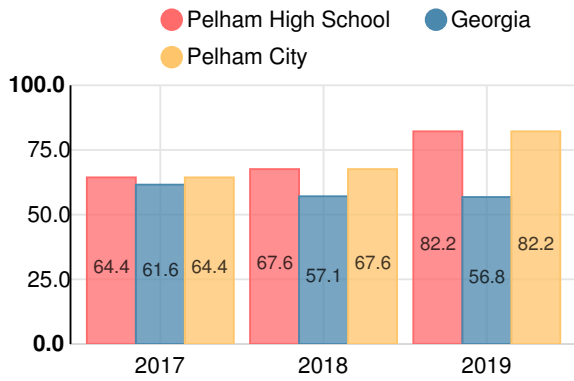

College & Career Readiness

Percent of 12th grade students who are college and career ready