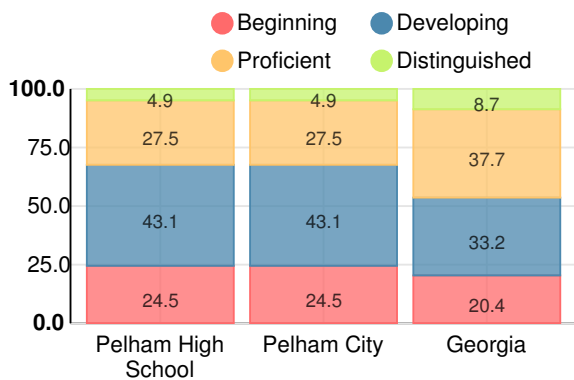

Financial Efficiency Star Rating

Per Pupil Expenditures

Race/Ethnicity

- Asian/Pacific Islander
- American Indian/Alaskan
- Black
- Hispanic
- Multi-racial
- White

Economically Disadvantaged (ED)

- ED
- Not ED

Students with Disability (SWD)

- SWD
- Not SWD

English Language Learners (ELL)

- ELL
- Not ELL

High School

CCRPI Score

Pelham High School

Indicator	2019
Content Mastery	67.0
Progress	88.5
Closing Gaps	100.0
Readiness	85.2
Graduation Rate	86.1
CCRPI Score	82.3

American Literature & Composition

Percent of students scoring in each performance level on 2019 Georgia Milestones

Coordinate Algebra/Algebra I

Percent of students scoring in each performance level on 2019 Georgia Milestones

Biology

Percent of students scoring in each performance level on 2019 Georgia Milestones

US History

Percent of students scoring in each performance level on 2019 Georgia Milestones

College & Career Readiness