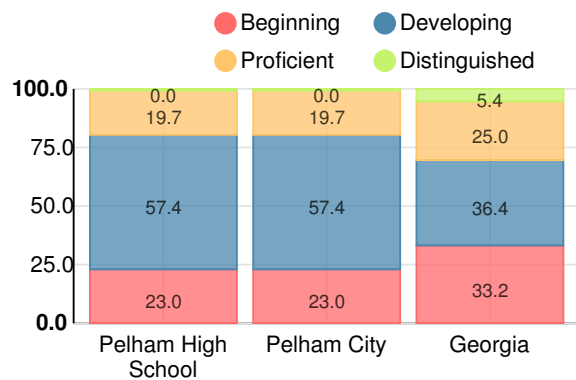

Financial Efficiency Star Rating

Per Pupil Expenditures

Race/Ethnicity

- Asian/Pacific Islander
- American Indian/Alaskan
- Black
- Hispanic
- Multi-racial
- White

Economically Disadvantaged (ED)

- ED
- Not ED

Students with Disability (SWD)

- SWD
- Not SWD

English Language Learners (ELL)

- ELL
- Not ELL

High School

CCRPI Score

Pelham High School

Indicator	2019
Content Mastery	67.0
Progress	88.5
Closing Gaps	100.0
Readiness	85.2
Graduation Rate	86.1
CCRPI Score	82.3

American Literature & Composition

Percent of students scoring in each performance level on 2019 Georgia Milestones

Coordinate Algebra/Algebra I

Percent of students scoring in each performance level on 2019 Georgia Milestones

Biology

Percent of students scoring in each performance level on 2019 Georgia Milestones

US History

Percent of students scoring in each performance level on 2019 Georgia Milestones

College & Career Readiness