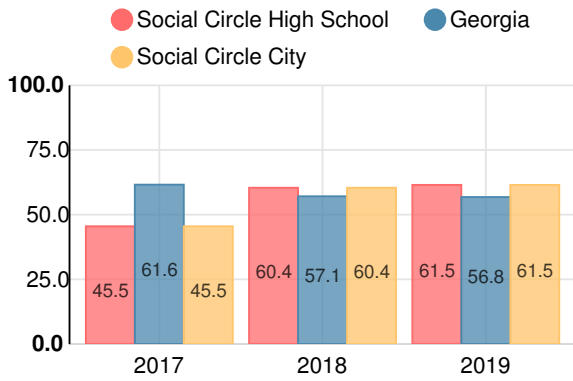

Indicator	2019
Content Mastery	77.7
Progress	69.0
Closing Gaps	100.0
Readiness	80.1
Graduation Rate	93.7
CCRPI Score	80.1

American Literature & Composition

Percent of students scoring in each performance level on 2019 Georgia Milestones

Coordinate Algebra/Algebra I

Percent of students scoring in each performance level on 2019 Georgia Milestones

Biology

Percent of students scoring in each performance level on 2019 Georgia Milestones

US History

Percent of students scoring in each performance level on 2019 Georgia Milestones

College & Career Readiness

Percent of 12th grade students who are college and career ready

Accelerated Course Taking

Percent of high school graduates earning high school credit for accelerated enrollment