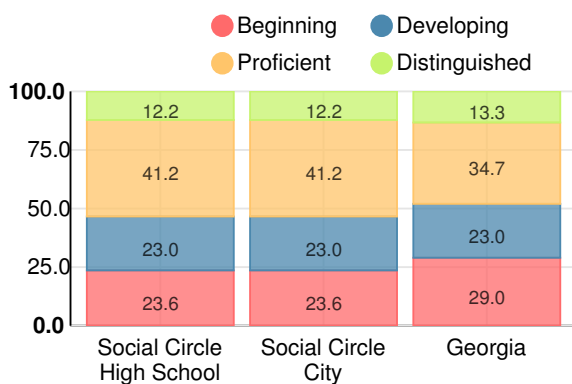

School Climate Star Rating

Financial Efficiency Star Rating

Per Pupil Expenditures

Race/Ethnicity

- Asian/Pacific Islander
- American Indian/Alaskan
- Black
- Hispanic
- Multi-racial
- White

Economically Disadvantaged (ED)

- ED
- Not ED

Students with Disability (SWD)

- SWD
- Not SWD

English Language Learners (ELL)

- ELL
- Not ELL

High School

CCRPI Score

Social Circle High School

Indicator	2019
Content Mastery	77.7
Progress	69.0
Closing Gaps	100.0
Readiness	80.1
Graduation Rate	93.7
CCRPI Score	80.1

American Literature & Composition

Percent of students scoring in each performance level on 2019 Georgia Milestones

Coordinate Algebra/Algebra I

Percent of students scoring in each performance level on 2019 Georgia Milestones

Biology

Percent of students scoring in each performance level on 2019 Georgia Milestones

US History