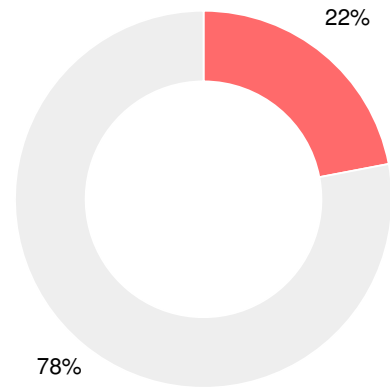

School Climate Star Rating

Financial Efficiency Star Rating

Per Pupil Expenditures

Race/Ethnicity

- Asian/Pacific Islander
- American Indian/Alaskan
- Black
- Hispanic
- Multi-racial
- White

Economically Disadvantaged (ED)

- ED
- Not ED

Students with Disability (SWD)

- SWD
- Not SWD

English Language Learners (ELL)

- ELL
- Not ELL

High School

CCRPI Score

Social Circle High School