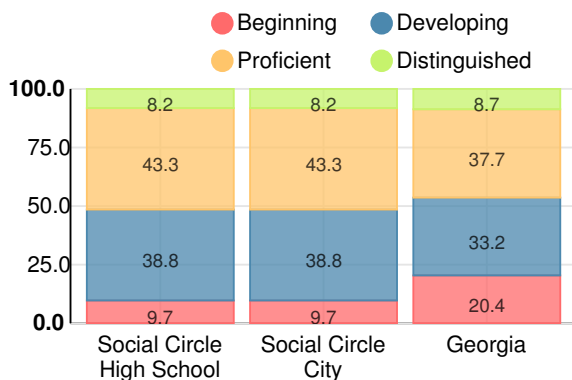

School Climate Star Rating

Financial Efficiency Star Rating

Per Pupil Expenditures

Race/Ethnicity

- Asian/Pacific Islander
- American Indian/Alaskan
- Black
- Hispanic
- Multi-racial
- White

Economically Disadvantaged (ED)

- ED
- Not ED

Students with Disability (SWD)

- SWD
- Not SWD

English Language Learners (ELL)

- ELL
- Not ELL

High School

CCRPI Score

Social Circle High School

Indicator	2019
Content Mastery	77.7
Progress	69.0
Closing Gaps	100.0
Readiness	80.1
Graduation Rate	93.7
CCRPI Score	80.1

American Literature & Composition

Percent of students scoring in each performance level on 2019 Georgia Milestones

Coordinate Algebra/Algebra I

Percent of students scoring in each performance level on 2019 Georgia Milestones

Biology

Percent of students scoring in each performance level on 2019 Georgia Milestones

US History