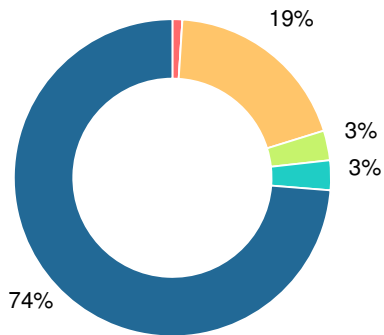

School Climate Star Rating

Financial Efficiency Star Rating

Per Pupil Expenditures

Race/Ethnicity

- Asian/Pacific Islander
- American Indian/Alaskan
- Black
- Hispanic
- Multi-racial
- White

Economically Disadvantaged (ED)

- ED
- Not ED

Students with Disability (SWD)

- SWD
- Not SWD

English Language Learners (ELL)

- ELL
- Not ELL

High School

CCRPI Score

Social Circle High School