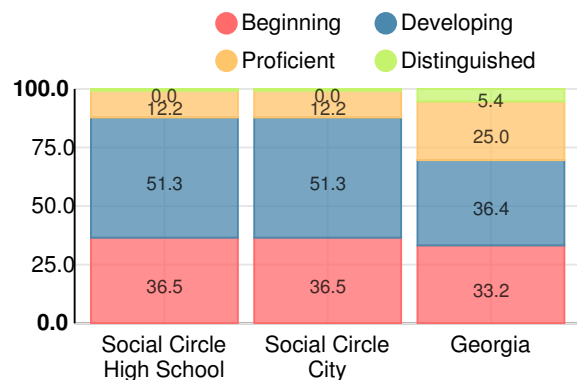

School Climate Star Rating

Financial Efficiency Star Rating

Per Pupil Expenditures

Race/Ethnicity

- Asian/Pacific Islander
- American Indian/Alaskan
- Black
- Hispanic
- Multi-racial
- White

Economically Disadvantaged (ED)

- ED
- Not ED

Students with Disability (SWD)

- SWD
- Not SWD

English Language Learners (ELL)

- ELL
- Not ELL

High School

CCRPI Score

Social Circle High School

Indicator	2019
Content Mastery	77.7
Progress	69.0
Closing Gaps	100.0
Readiness	80.1
Graduation Rate	93.7
CCRPI Score	80.1

American Literature & Composition

Percent of students scoring in each performance level on 2019 Georgia Milestones

Coordinate Algebra/Algebra I

Percent of students scoring in each performance level on 2019 Georgia Milestones

Biology

Percent of students scoring in each performance level on 2019 Georgia Milestones

US History