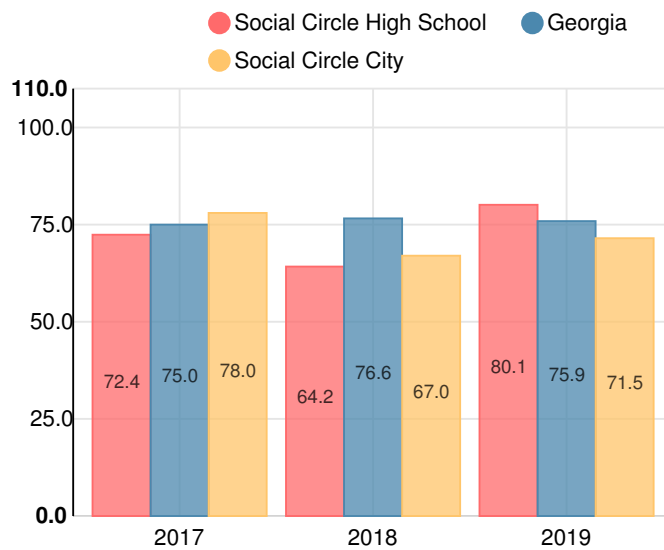

Social Circle High School

 154 Alcova Dr, Social Circle, GA 30025

 (770) 464-2611

 Grades: 9-12

 Enrollment: 545 students

Note: For information on educator qualifications and other federal reporting requirements, [click here](#). Discipline data are available in the [K-12 Student Discipline Dashboard](#).

Performance Snapshot

- Social Circle High School's **overall performance is higher than 68% of schools in the state** and is higher than its district.
- Its students' **academic growth is higher than 13% of schools in the state**.
- **Its four-year graduation rate is 92.3%**, which is higher than 74% of high schools.
- **61.5% of graduates are college and career ready**.

School Wide

B80.1

Year	Social Circle High School
2019	B
2018	D
2017	C
2016	D
2015	C

Grade conversion	
A	90 - 100
B	80 - 89.9
C	70 - 79.9
D	60 - 69.9
F	0 - 59.9

CCRPI Single Score

Student Mobility Rate

10.9%