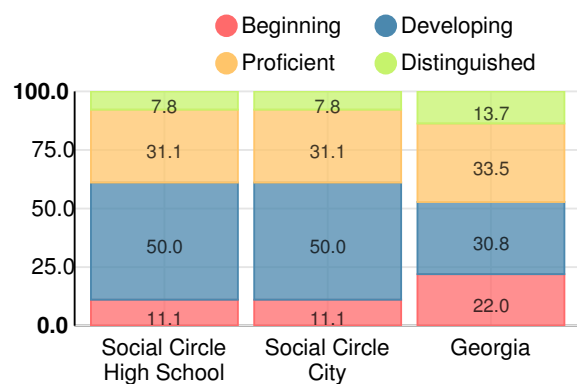

School Climate Star Rating

Financial Efficiency Star Rating

Per Pupil Expenditures

Race/Ethnicity

- Asian/Pacific Islander
- American Indian/Alaskan
- Black
- Hispanic
- Multi-racial
- White

Economically Disadvantaged (ED)

Indicator	2019
Content Mastery	77.7
Progress	69.0
Closing Gaps	100.0
Readiness	80.1
Graduation Rate	93.7
CCRPI Score	80.1

American Literature & Composition

Percent of students scoring in each performance level on 2019 Georgia Milestones

Coordinate Algebra/Algebra I

Percent of students scoring in each performance level on 2019 Georgia Milestones

Biology

Percent of students scoring in each performance level on 2019 Georgia Milestones

US History

Percent of students scoring in each performance level on 2019 Georgia Milestones

College & Career Readiness

Percent of 12th grade students who are college and career ready

Accelerated Course Taking

Percent of high school graduates earning high school credit for accelerated enrollment