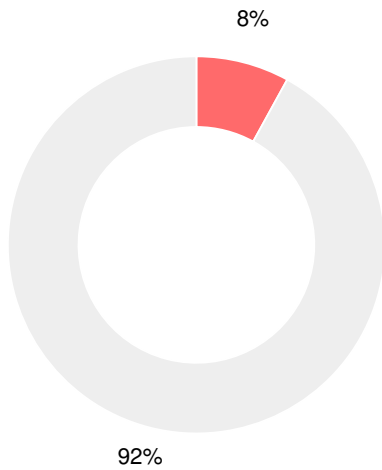

School Wide

B80.1

Year	Social Circle High School
2019	B
2018	D
2017	C
2016	D
2015	C

Grade conversion	
A	90 - 100
B	80 - 89.9
C	70 - 79.9
D	60 - 69.9
F	0 - 59.9

CCRPI Single Score

Student Mobility Rate

10.9%

School Climate Star Rating

Financial Efficiency Star Rating

Per Pupil Expenditures

Race/Ethnicity

- Asian/Pacific Islander
- American Indian/Alaskan
- Black
- Hispanic
- Multi-racial
- White

Economically Disadvantaged (ED)

- ED
- Not ED

Students with Disability (SWD)

- SWD
- Not SWD

English Language Learners (ELL)

- ELL
- Not ELL

High School

CCRPI Score

Social Circle High School