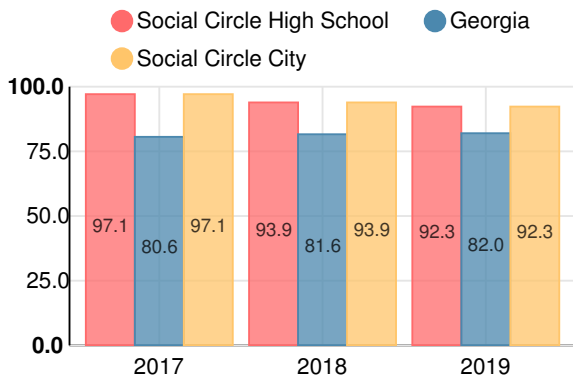

Indicator	2019
Content Mastery	77.7
Progress	69.0
Closing Gaps	100.0
Readiness	80.1
Graduation Rate	93.7
CCRPI Score	80.1

American Literature & Composition

Percent of students scoring in each performance level on 2019 Georgia Milestones

Coordinate Algebra/Algebra I

Percent of students scoring in each performance level on 2019 Georgia Milestones

Biology

Percent of students scoring in each performance level on 2019 Georgia Milestones

US History

Percent of students scoring in each performance level on 2019 Georgia Milestones

College & Career Readiness

Percent of 12th grade students who are college and career ready

Accelerated Course Taking

Percent of high school graduates earning high school credit for accelerated enrollment

Four-Year Graduation Rate

College Enrollment Rate