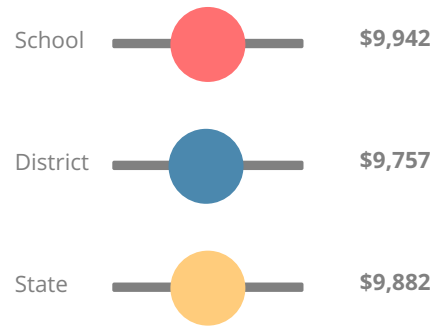

Performance Snapshot

- Social Circle High School's **overall performance is higher than 68% of schools in the state** and is higher than its district.
- Its students' **academic growth is higher than 13% of schools in the state**.
- **Its four-year graduation rate is 92.3%**, which is higher than 74% of high schools.
- **61.5% of graduates are college and career ready**.

School Wide

B80.1

Year	Social Circle High School
2019	B
2018	D
2017	C
2016	D
2015	C

Grade conversion	
A	90 - 100
B	80 - 89.9
C	70 - 79.9
D	60 - 69.9
F	0 - 59.9

CCRPI Single Score

Student Mobility Rate

10.9%

School Climate Star Rating

Financial Efficiency Star Rating

Per Pupil Expenditures

Race/Ethnicity

- Asian/Pacific Islander
- American Indian/Alaskan
- Black
- Hispanic
- Multi-racial
- White

Economically Disadvantaged (ED)