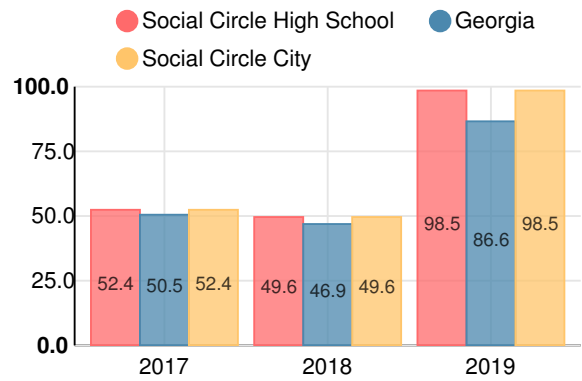

Coordinate Algebra/Algebra I

Percent of students scoring in each performance level on 2019 Georgia Milestones

Biology

Percent of students scoring in each performance level on 2019 Georgia Milestones

US History

Percent of students scoring in each performance level on 2019 Georgia Milestones

College & Career Readiness

Percent of 12th grade students who are college and career ready

Accelerated Course Taking

Percent of high school graduates earning high school credit for accelerated enrollment

Four-Year Graduation Rate

College Enrollment Rate