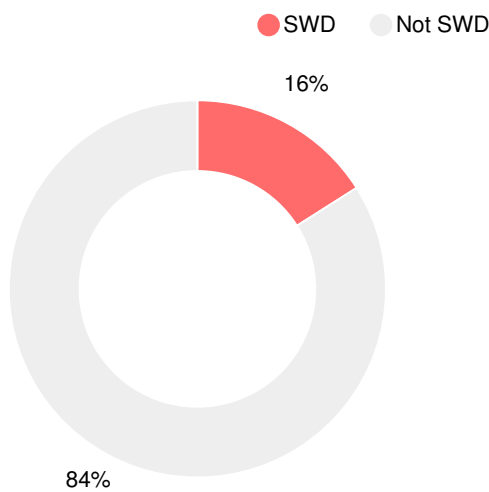

## CCRPI Single Score

Student Mobility Rate

3.4%

School Climate Star Rating

Financial Efficiency Star Rating

Per Pupil Expenditures

Race/Ethnicity

Economically Disadvantaged (ED)

Students with Disability (SWD)

English Language Learners (ELL)