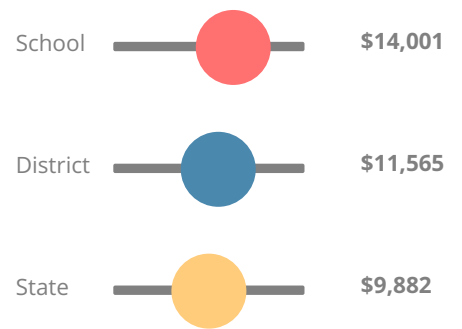

## CCRPI Single Score

Student Mobility Rate

3.4%

School Climate Star Rating

Financial Efficiency Star Rating

Per Pupil Expenditures

Race/Ethnicity

Economically Disadvantaged (ED)