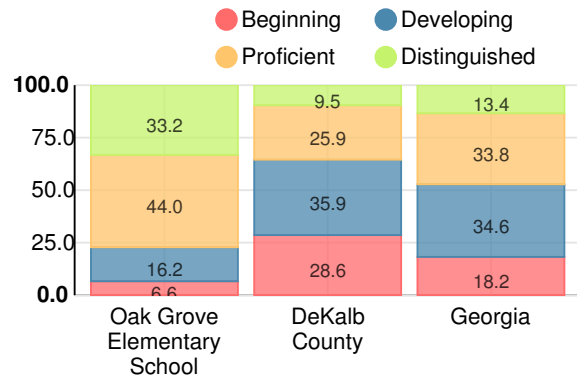

## CCRPI Score

### Oak Grove Elementary School

Indicator	2019
Content Mastery	96.9
Progress	82.3
Closing Gaps	100.0
Readiness	93.1
<b>CCRPI Score</b>	<b>91.5</b>

### English

Percent of students scoring in each performance level on 2019 Georgia Milestones for elementary grades

### Mathematics

Percent of students scoring in each performance level on 2019 Georgia Milestones for elementary grades