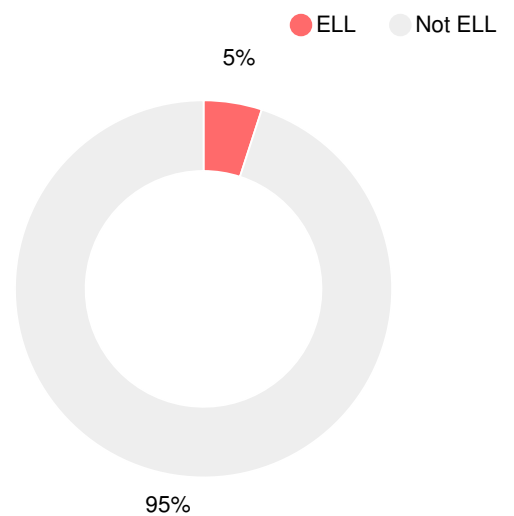

## CCRPI Single Score

Student Mobility Rate

3.4%

School Climate Star Rating

Financial Efficiency Star Rating

Per Pupil Expenditures

Race/Ethnicity

Economically Disadvantaged (ED)

Students with Disability (SWD)

English Language Learners (ELL)