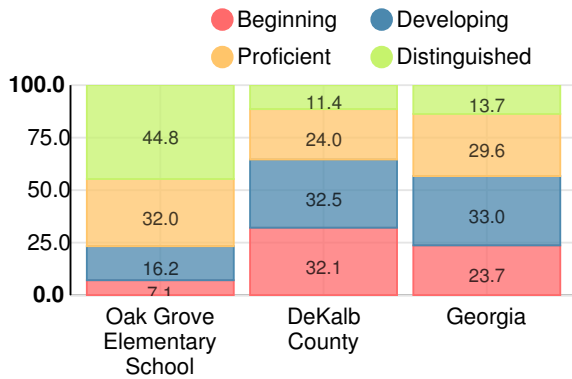

Elementary

CCRPI Score

Oak Grove Elementary School

Indicator	2019
Content Mastery	96.9
Progress	82.3
Closing Gaps	100.0
Readiness	93.1
CCRPI Score	91.5

English

Percent of students scoring in each performance level on 2019 Georgia Milestones for elementary grades