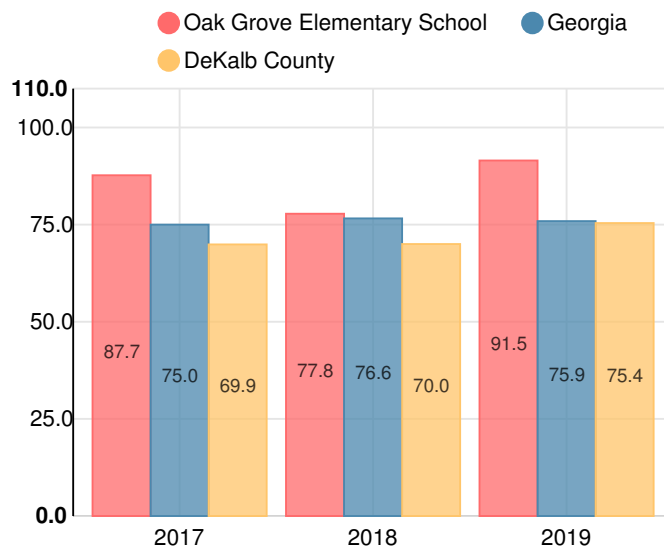

Oak Grove Elementary School

1857 Oak Grove Road NE, Atlanta, GA 30345

678.874.7402

Grades: K-5

Enrollment: 476 students

Note: For information on educator qualifications and other federal reporting requirements, [click here](#). Discipline data are available in the [K-12 Student Discipline Dashboard](#).

Performance Snapshot

- Oak Grove Elementary School's **overall performance is higher than 92% of schools in the state** and is higher than its district.
- Its students' **academic growth is higher than 47% of schools in the state** and lower than its district.
- **86.5% of its 3rd grade students are reading at or above the grade level target.**

School Wide

A91.5

Year	Oak Grove Elementary School
2019	A
2018	C
2017	B
2016	B
2015	B

Grade conversion	
A	90 - 100
B	80 - 89.9
C	70 - 79.9
D	60 - 69.9
F	0 - 59.9

CCRPI Single Score