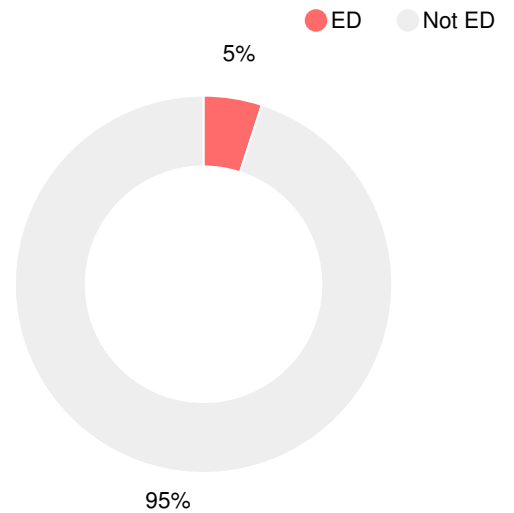

## CCRPI Single Score

Student Mobility Rate

3.4%

School Climate Star Rating

Financial Efficiency Star Rating

Per Pupil Expenditures

Race/Ethnicity

Economically Disadvantaged (ED)

Students with Disability (SWD)

English Language Learners (ELL)