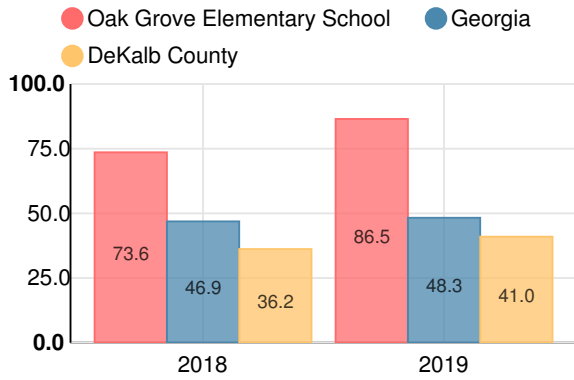

### Mathematics

Percent of students scoring in each performance level on 2019 Georgia Milestones for elementary grades

### Science

Percent of students scoring in each performance level on 2019 Georgia Milestones for elementary grades

### Social Studies

Percent of students scoring in each performance level on 2019 Georgia Milestones for elementary grades

**Reading at or above the Grade Level Target (3rd Grade)**

Percent of students in grade 3 achieving Lexile measure equal to or greater than 670