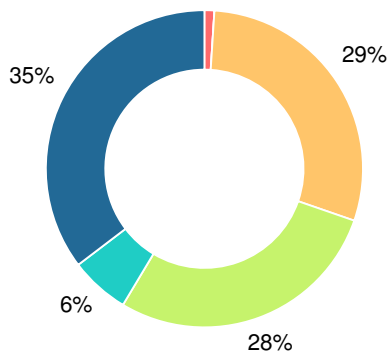

School Climate Star Rating

Financial Efficiency Star Rating

Per Pupil Expenditures

Race/Ethnicity

- Asian/Pacific Islander
- American Indian/Alaskan
- Black
- Hispanic
- Multi-racial
- White

Economically Disadvantaged (ED)