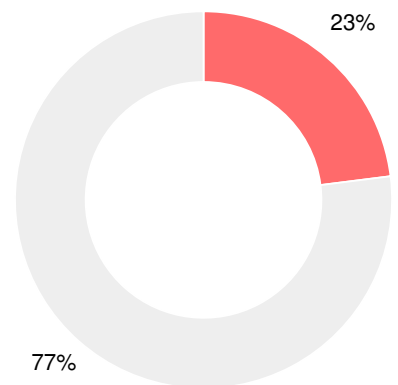

English Language Learners (ELL)

- ELL
- Not ELL