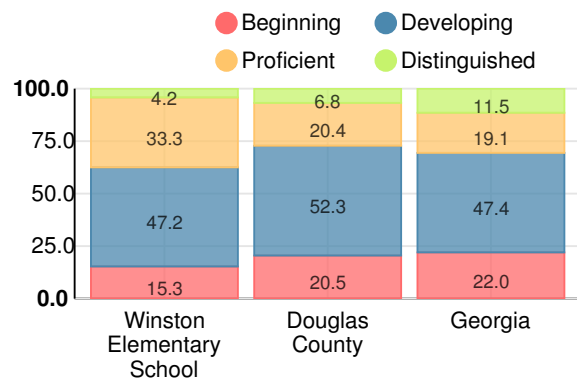

School Climate Star Rating

Financial Efficiency Star Rating

Per Pupil Expenditures

Race/Ethnicity

- Asian/Pacific Islander
- American Indian/Alaskan
- Black
- Hispanic
- Multi-racial
- White

Economically Disadvantaged (ED)

Indicator	2019
Content Mastery	77.1
Progress	95.9
Closing Gaps	66.7
Readiness	84.5
CCRPI Score	83.6

English

Percent of students scoring in each performance level on 2019 Georgia Milestones for elementary grades

Mathematics

Percent of students scoring in each performance level on 2019 Georgia Milestones for elementary grades

Science

Percent of students scoring in each performance level on 2019 Georgia Milestones for elementary grades

Social Studies

Percent of students scoring in each performance level on 2019 Georgia Milestones for elementary grades

Reading at or above the Grade Level Target (3rd Grade)

Percent of students in grade 3 achieving Lexile measure equal to or greater than 670