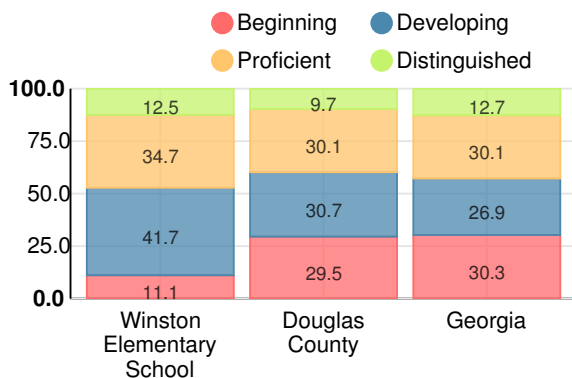

School Climate Star Rating

Financial Efficiency Star Rating

Per Pupil Expenditures

Race/Ethnicity

- Asian/Pacific Islander
- American Indian/Alaskan
- Black
- Hispanic
- Multi-racial
- White

Economically Disadvantaged (ED)

Indicator	2019
Content Mastery	77.1
Progress	95.9
Closing Gaps	66.7
Readiness	84.5
CCRPI Score	83.6

English

Percent of students scoring in each performance level on 2019 Georgia Milestones for elementary grades

Mathematics

Percent of students scoring in each performance level on 2019 Georgia Milestones for elementary grades

Science

Percent of students scoring in each performance level on 2019 Georgia Milestones for elementary grades

Social Studies

Percent of students scoring in each performance level on 2019 Georgia Milestones for elementary grades

Reading at or above the Grade Level Target (3rd Grade)

Percent of students in grade 3 achieving Lexile measure equal to or greater than 670