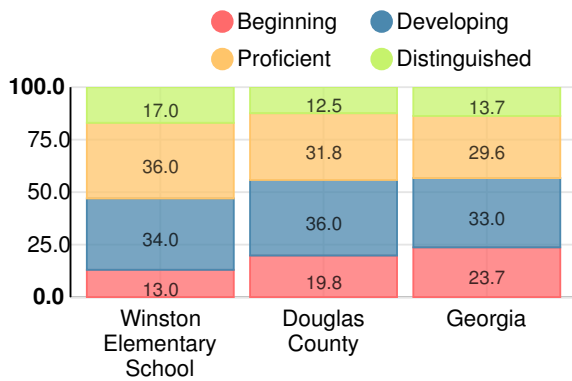

Performance Snapshot

- Winston Elementary School's **overall performance is higher than 78% of schools in the state** and is higher than its district.
- Its students' **academic growth is higher than 91% of schools in the state** and higher than its district.
- **46.6% of its 3rd grade students are reading at or above the grade level target.**
- Winston Elementary School is **Beating the Odds**, meaning that it performs better than similar schools.

School Climate Star Rating

Financial Efficiency Star Rating

Per Pupil Expenditures

Race/Ethnicity

- Asian/Pacific Islander
- American Indian/Alaskan
- Black
- Hispanic
- Multi-racial
- White

Economically Disadvantaged (ED)

- ED
- Not ED

Students with Disability (SWD)

- SWD
- Not SWD

English Language Learners (ELL)

- ELL
- Not ELL

Elementary

CCRPI Score

Winston Elementary School

Indicator	2019
Content Mastery	77.1
Progress	95.9
Closing Gaps	66.7
Readiness	84.5
CCRPI Score	83.6

English

Percent of students scoring in each performance level on 2019 Georgia Milestones for elementary grades