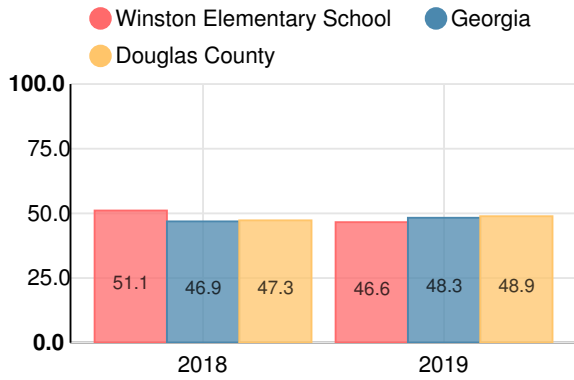

Mathematics

Percent of students scoring in each performance level on 2019 Georgia Milestones for elementary grades

Science

Percent of students scoring in each performance level on 2019 Georgia Milestones for elementary grades

Social Studies

Percent of students scoring in each performance level on 2019 Georgia Milestones for elementary grades

Reading at or above the Grade Level Target (3rd Grade)

Percent of students in grade 3 achieving Lexile measure equal to or greater than 670