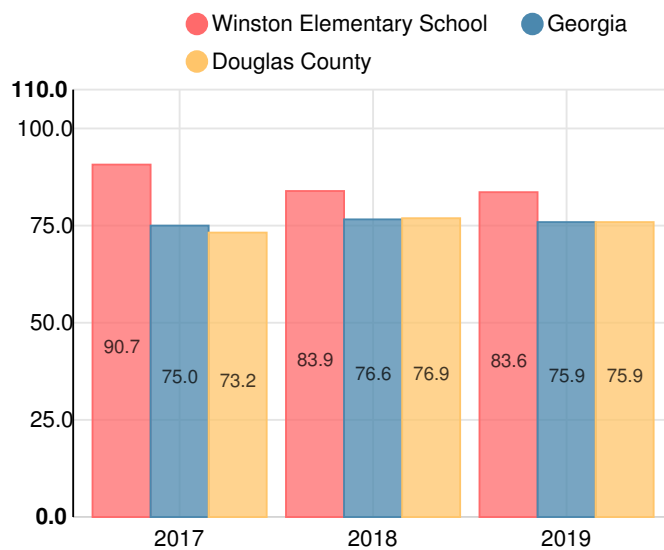

Winston Elementary School

13691 Veterans Memorial Hwy, Winston, GA 30187

770.651.4700

Grades: K-5

Enrollment: 434 students

Note: For information on educator qualifications and other federal reporting requirements, [click here](#). Discipline data are available in the [K-12 Student Discipline Dashboard](#).

Performance Snapshot

- Winston Elementary School's **overall performance is higher than 78% of schools in the state** and is higher than its district.
- Its students' **academic growth is higher than 91% of schools in the state** and higher than its district.
- **46.6% of its 3rd grade students are reading at or above the grade level target.**
- Winston Elementary School is **Beating the Odds**, meaning that it performs better than similar schools.

School Wide

B83.6

Year	Winston Elementary School
2019	B
2018	B
2017	A
2016	A
2015	B

Grade conversion	
A	90 - 100
B	80 - 89.9
C	70 - 79.9
D	60 - 69.9
F	0 - 59.9

CCRPI Single Score