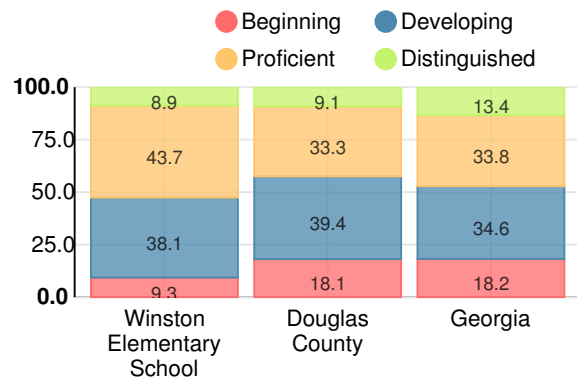

School Climate Star Rating

Financial Efficiency Star Rating

Per Pupil Expenditures

Race/Ethnicity

- Asian/Pacific Islander
- American Indian/Alaskan
- Black
- Hispanic
- Multi-racial
- White

Economically Disadvantaged (ED)

Indicator	2019
Content Mastery	77.1
Progress	95.9
Closing Gaps	66.7
Readiness	84.5
CCRPI Score	83.6

English

Percent of students scoring in each performance level on 2019 Georgia Milestones for elementary grades

Mathematics

Percent of students scoring in each performance level on 2019 Georgia Milestones for elementary grades

Science

Percent of students scoring in each performance level on 2019 Georgia Milestones for elementary grades

Social Studies

Percent of students scoring in each performance level on 2019 Georgia Milestones for elementary grades

Reading at or above the Grade Level Target (3rd Grade)

Percent of students in grade 3 achieving Lexile measure equal to or greater than 670