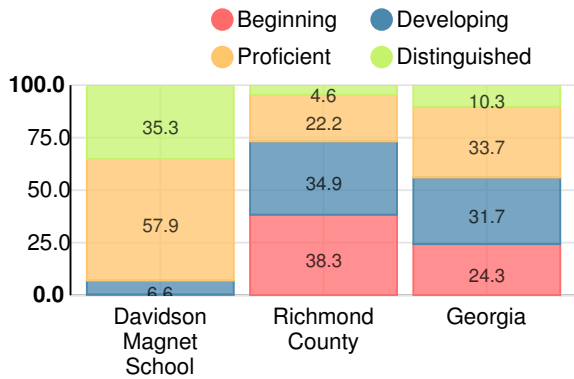

Performance Snapshot

- Davidson Magnet School's **overall performance is higher than 97% of schools in the state** and is higher than its district.
- Its middle school students' **academic growth is higher than 79% of middle schools in the state** and higher than its district.
- Its high school students' **academic growth is higher than 53% of high schools in the state** and higher than its district.
- 99.2% of its 8th grade students are reading at or above the grade level target.**
- Its four-year graduation rate is 100.0%**, which is **higher than 99% of high schools in the state** and higher than its district.
- 94.5% of graduates are college and career ready.**

School Wide

A95

Year	Davidson Magnet School
2019	A
2018	A
2017	A
2016	A
2015	A

Grade conversion	
A	90 - 100
B	80 - 89.9
C	70 - 79.9
D	60 - 69.9
F	0 - 59.9

CCRPI Single Score

Student Mobility Rate

0.8%

School Climate Star Rating

Financial Efficiency Star Rating

Per Pupil Expenditures

Race/Ethnicity

Economically Disadvantaged (ED)

Students with Disability (SWD)

English Language Learners (ELL)

Middle School

CCRPI Score

Davidson Magnet School

Indicator	2019
Content Mastery	100.0
Progress	89.7
Closing Gaps	100.0
Readiness	97.8
CCRPI Score	96.0

English

Percent of students scoring in each performance level on 2019 Georgia Milestones for middle school grades