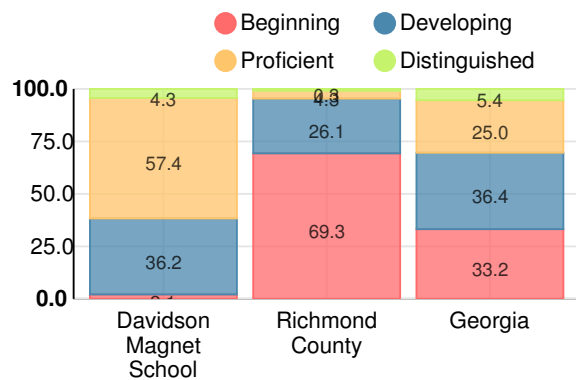

Mathematics

Percent of students scoring in each performance level on 2019 Georgia Milestones for middle school grades

Science

Percent of students scoring in each performance level on 2019 Georgia Milestones for middle school grades

Social Studies

Percent of students scoring in each performance level on 2019 Georgia Milestones for middle school grades

Reading at or above the Grade Level Target (8th Grade)

Percent of students in grade 8 achieving Lexile measure greater than 1097

High School

CCRPI Score

Davidson Magnet School

Indicator	2019
Content Mastery	99.1
Progress	82.2
Closing Gaps	100.0
Readiness	97.9
Graduation Rate	100.0
CCRPI Score	94.1

American Literature & Composition

Percent of students scoring in each performance level on 2019 Georgia Milestones

Coordinate Algebra/Algebra I

Percent of students scoring in each performance level on 2019 Georgia Milestones

Biology

Percent of students scoring in each performance level on 2019 Georgia Milestones

US History