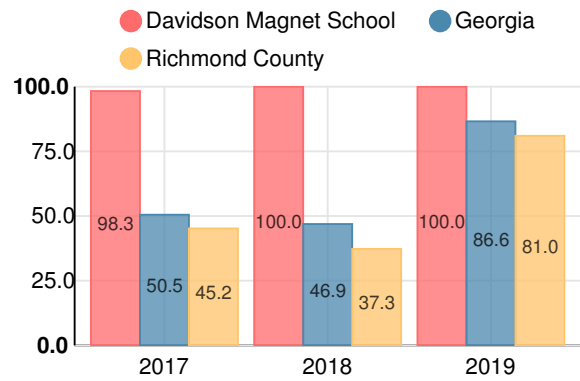

Performance Snapshot

- Davidson Magnet School's **overall performance is higher than 97% of schools in the state** and is higher than its district.
- Its middle school students' **academic growth is higher than 79% of middle schools in the state** and higher than its district.
- Its high school students' **academic growth is higher than 53% of high schools in the state** and higher than its district.
- 99.2% of its 8th grade students are reading at or above the grade level target.**
- Its four-year graduation rate is 100.0%**, which is **higher than 99% of high schools in the state** and higher than its district.
- 94.5% of graduates are college and career ready.**

Coordinate Algebra/Algebra I

Percent of students scoring in each performance level on 2019 Georgia Milestones

Biology

Percent of students scoring in each performance level on 2019 Georgia Milestones

US History

Percent of students scoring in each performance level on 2019 Georgia Milestones

College & Career Readiness

Percent of 12th grade students who are college and career ready

Accelerated Course Taking

Percent of high school graduates earning high school credit for accelerated enrollment