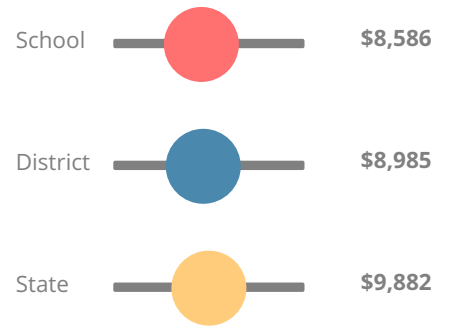

Student Mobility Rate

0.8%

School Climate Star Rating

Financial Efficiency Star Rating

Per Pupil Expenditures