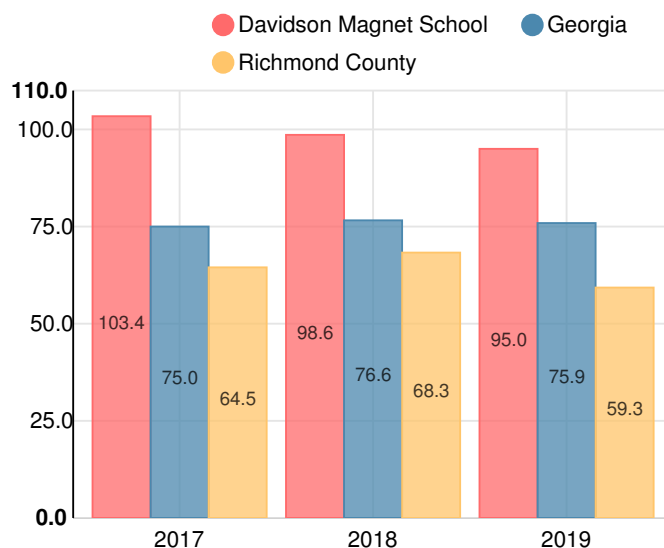

Davidson Magnet School

 615 12th Street, Augusta, GA 30901

 (706)823-6924

 Grades: 6-12

 Enrollment: 826 students

 Highest Performing (Gold)

Note: For information on educator qualifications and other federal reporting requirements, [click here](#). Discipline data are available in the [K-12 Student Discipline Dashboard](#).

Performance Snapshot

- Davidson Magnet School's **overall performance is higher than 97% of schools in the state** and is higher than its district.
- Its middle school students' **academic growth is higher than 79% of middle schools in the state** and higher than its district.
- Its high school students' **academic growth is higher than 53% of high schools in the state** and higher than its district.
- 99.2% of its 8th grade students are reading at or above the grade level target.**
- Its four-year graduation rate is 100.0%**, which is **higher than 99% of high schools in the state** and higher than its district.
- 94.5% of graduates are college and career ready.**

School Wide

A95

Year	Davidson Magnet School
2019	A
2018	A
2017	A
2016	A
2015	A

Grade conversion	
A	90 - 100
B	80 - 89.9
C	70 - 79.9
D	60 - 69.9
F	0 - 59.9

CCRPI Single Score

Student Mobility Rate

0.8%

School Climate Star Rating