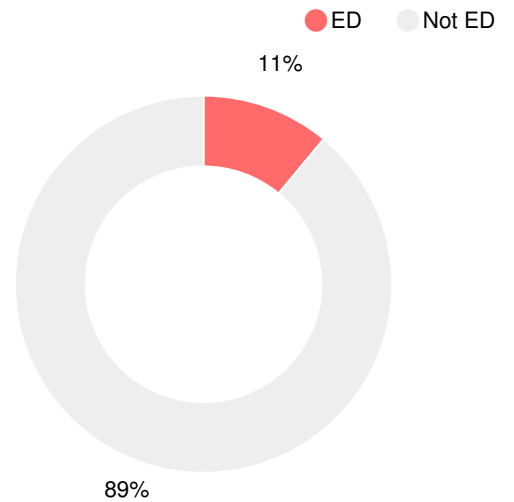

Financial Efficiency Star Rating

Per Pupil Expenditures

Race/Ethnicity

Economically Disadvantaged (ED)

Students with Disability (SWD)

English Language Learners (ELL)

Middle School

CCRPI Score

Davidson Magnet School

Indicator	2019
Content Mastery	100.0
Progress	89.7
Closing Gaps	100.0
Readiness	97.8
CCRPI Score	96.0

English

Percent of students scoring in each performance level on 2019 Georgia Milestones for middle school grades