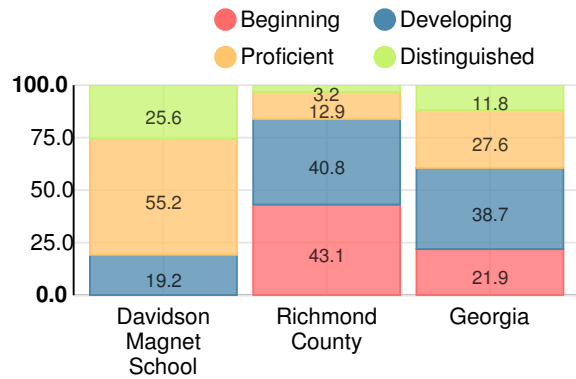

Financial Efficiency Star Rating

Per Pupil Expenditures

Race/Ethnicity

Economically Disadvantaged (ED)

Students with Disability (SWD)

English Language Learners (ELL)

Middle School

CCRPI Score

Davidson Magnet School

Indicator	2019
Content Mastery	100.0
Progress	89.7
Closing Gaps	100.0
Readiness	97.8
CCRPI Score	96.0

English

Percent of students scoring in each performance level on 2019 Georgia Milestones for middle school grades

Mathematics

Percent of students scoring in each performance level on 2019 Georgia Milestones for middle school grades

Science

Percent of students scoring in each performance level on 2019 Georgia Milestones for middle school grades

Social Studies

Percent of students scoring in each performance level on 2019 Georgia Milestones for middle school grades

Reading at or above the Grade Level Target (8th Grade)

Percent of students in grade 8 achieving Lexile measure greater than 1097