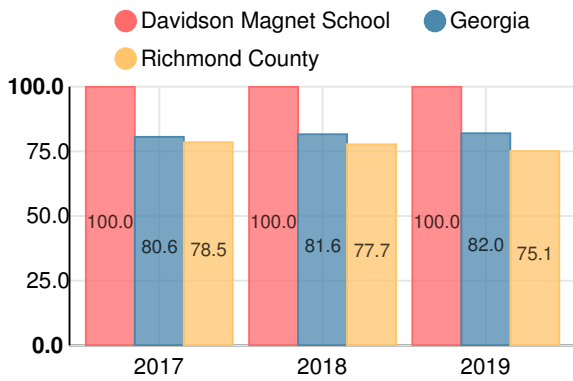

Four-Year Graduation Rate