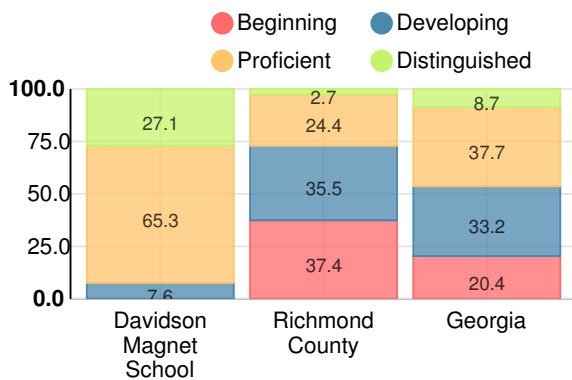

Mathematics

Percent of students scoring in each performance level on 2019 Georgia Milestones for middle school grades

Science

Percent of students scoring in each performance level on 2019 Georgia Milestones for middle school grades

Social Studies

Percent of students scoring in each performance level on 2019 Georgia Milestones for middle school grades

Reading at or above the Grade Level Target (8th Grade)

Percent of students in grade 8 achieving Lexile measure greater than 1097

High School

CCRPI Score

Davidson Magnet School

Indicator	2019
Content Mastery	99.1
Progress	82.2
Closing Gaps	100.0
Readiness	97.9
Graduation Rate	100.0
CCRPI Score	94.1

American Literature & Composition

Percent of students scoring in each performance level on 2019 Georgia Milestones

Coordinate Algebra/Algebra I

Percent of students scoring in each performance level on 2019 Georgia Milestones

Biology

Percent of students scoring in each performance level on 2019 Georgia Milestones

US History