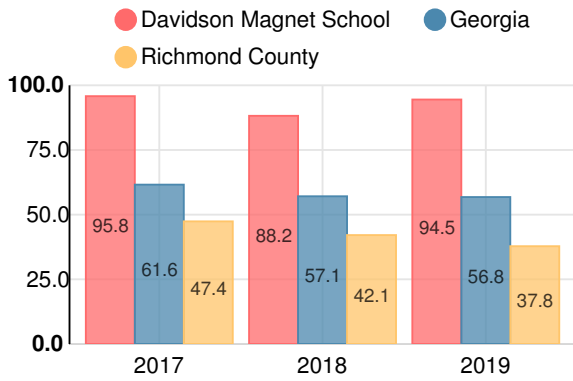

College & Career Readiness

Percent of 12th grade students who are college and career ready