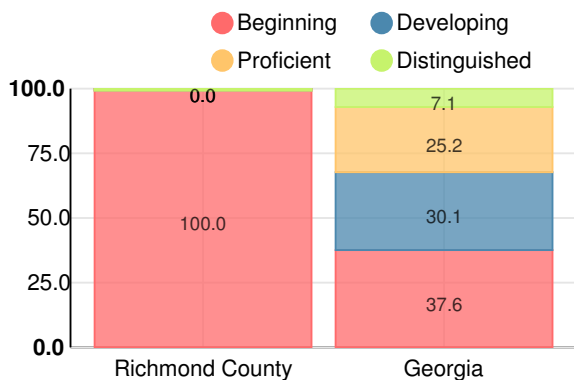

Financial Efficiency Star Rating

Per Pupil Expenditures

Race/Ethnicity

Economically Disadvantaged (ED)

Students with Disability (SWD)

English Language Learners (ELL)

Middle School

CCRPI Score

Davidson Magnet School

Indicator	2019
Content Mastery	100.0
Progress	89.7
Closing Gaps	100.0
Readiness	97.8
CCRPI Score	96.0

English

Percent of students scoring in each performance level on 2019 Georgia Milestones for middle school grades

Mathematics

Percent of students scoring in each performance level on 2019 Georgia Milestones for middle school grades

Science

Percent of students scoring in each performance level on 2019 Georgia Milestones for middle school grades