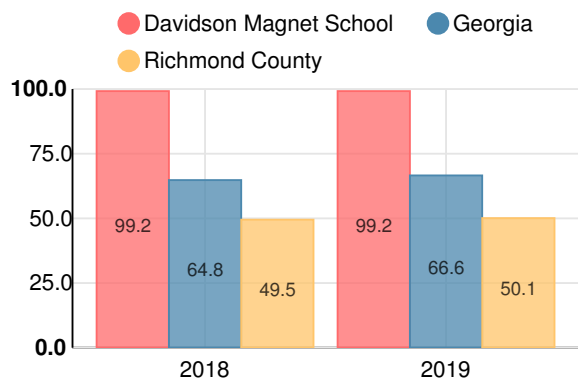

Davidson Magnet School

Indicator	2019
Content Mastery	100.0
Progress	89.7
Closing Gaps	100.0
Readiness	97.8
CCRPI Score	96.0

English

Percent of students scoring in each performance level on 2019 Georgia Milestones for middle school grades

Mathematics

Percent of students scoring in each performance level on 2019 Georgia Milestones for middle school grades

Science

Percent of students scoring in each performance level on 2019 Georgia Milestones for middle school grades

Social Studies

Percent of students scoring in each performance level on 2019 Georgia Milestones for middle school grades

Reading at or above the Grade Level Target (8th Grade)

Percent of students in grade 8 achieving Lexile measure greater than 1097