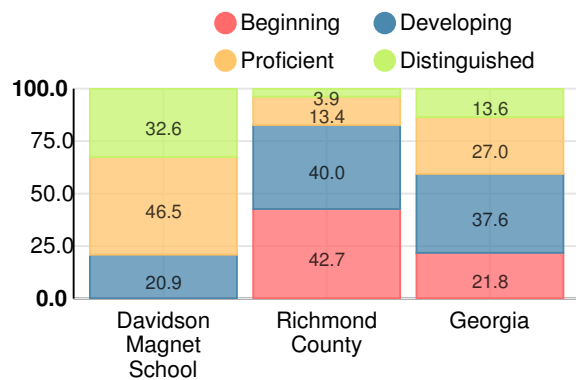

Davidson Magnet School

Indicator	2019
Content Mastery	100.0
Progress	89.7
Closing Gaps	100.0
Readiness	97.8
CCRPI Score	96.0

English

Percent of students scoring in each performance level on 2019 Georgia Milestones for middle school grades

Mathematics

Percent of students scoring in each performance level on 2019 Georgia Milestones for middle school grades

Science

Percent of students scoring in each performance level on 2019 Georgia Milestones for middle school grades

Social Studies

Percent of students scoring in each performance level on 2019 Georgia Milestones for middle school grades

Reading at or above the Grade Level Target (8th Grade)

Percent of students in grade 8 achieving Lexile measure greater than 1097

High School

CCRPI Score

Davidson Magnet School

Indicator	2019
Content Mastery	99.1
Progress	82.2
Closing Gaps	100.0
Readiness	97.9
Graduation Rate	100.0
CCRPI Score	94.1

American Literature & Composition

Percent of students scoring in each performance level on 2019 Georgia Milestones