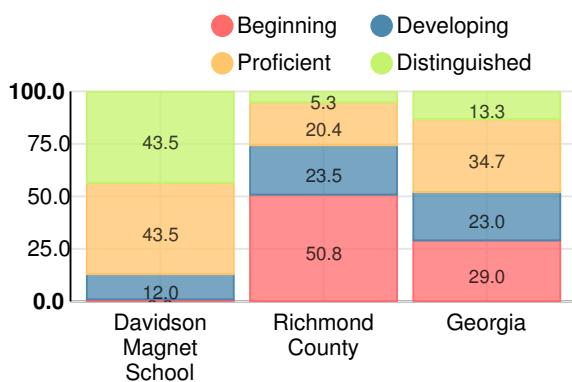

Mathematics

Percent of students scoring in each performance level on 2019 Georgia Milestones for middle school grades

Science

Percent of students scoring in each performance level on 2019 Georgia Milestones for middle school grades

Social Studies

Percent of students scoring in each performance level on 2019 Georgia Milestones for middle school grades

Reading at or above the Grade Level Target (8th Grade)

Percent of students in grade 8 achieving Lexile measure greater than 1097

High School

CCRPI Score

Davidson Magnet School

Indicator	2019
Content Mastery	99.1
Progress	82.2
Closing Gaps	100.0
Readiness	97.9
Graduation Rate	100.0
CCRPI Score	94.1

American Literature & Composition

Percent of students scoring in each performance level on 2019 Georgia Milestones

Coordinate Algebra/Algebra I

Percent of students scoring in each performance level on 2019 Georgia Milestones

Biology

Percent of students scoring in each performance level on 2019 Georgia Milestones

US History