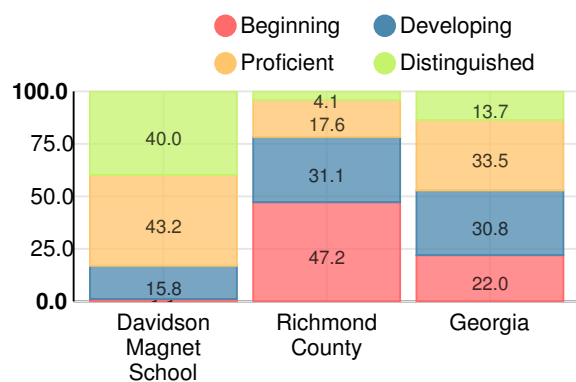

Performance Snapshot

- Davidson Magnet School's **overall performance is higher than 97% of schools in the state** and is higher than its district.
- Its middle school students' **academic growth is higher than 79% of middle schools in the state** and higher than its district.
- Its high school students' **academic growth is higher than 53% of high schools in the state** and higher than its district.
- 99.2% of its 8th grade students are reading at or above the grade level target.**
- Its four-year graduation rate is 100.0%**, which is **higher than 99% of high schools in the state** and higher than its district.
- 94.5% of graduates are college and career ready.**

High School

CCRPI Score

Davidson Magnet School

Indicator	2019
Content Mastery	99.1
Progress	82.2
Closing Gaps	100.0
Readiness	97.9
Graduation Rate	100.0
CCRPI Score	94.1

American Literature & Composition

Percent of students scoring in each performance level on 2019 Georgia Milestones

Coordinate Algebra/Algebra I

Percent of students scoring in each performance level on 2019 Georgia Milestones

Biology

Percent of students scoring in each performance level on 2019 Georgia Milestones

US History

Percent of students scoring in each performance level on 2019 Georgia Milestones

College & Career Readiness

Percent of 12th grade students who are college and career ready

Accelerated Course Taking

Percent of high school graduates earning high school credit for accelerated enrollment