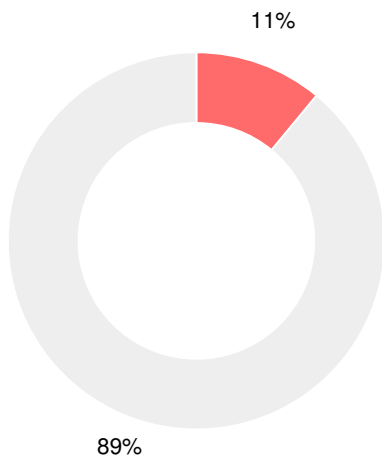

Students with Disability (SWD)

- SWD
- Not SWD