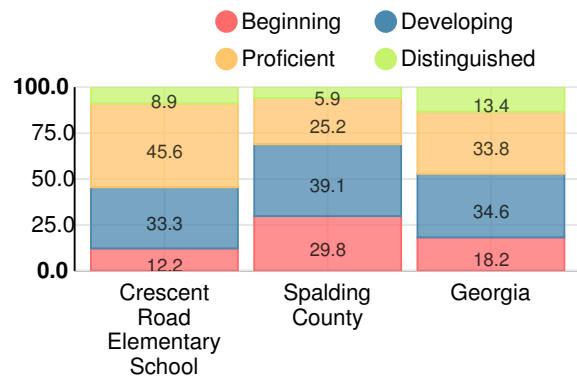

## CCRPI Score

### Crescent Road Elementary School

Indicator	2019
Content Mastery	70.1
Progress	93.1
Closing Gaps	68.8
Readiness	84.6
<b>CCRPI Score</b>	<b>80.9</b>

### English

Percent of students scoring in each performance level on 2019 Georgia Milestones for elementary grades

### Mathematics

Percent of students scoring in each performance level on 2019 Georgia Milestones for elementary grades