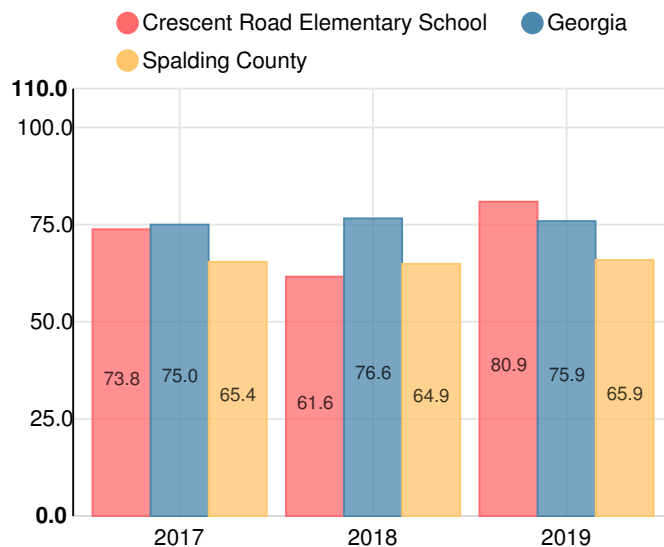

Crescent Road Elementary School

201 Crescent Rd, Griffin, GA 30224

(770)229-3719

Grades: K-5

Enrollment: 383 students

Note: For information on educator qualifications and other federal reporting requirements, [click here](#). Discipline data are available in the [K-12 Student Discipline Dashboard](#).

Performance Snapshot

- Crescent Road Elementary School's **overall performance is higher than 71% of schools in the state** and is higher than its district.
- Its students' **academic growth is higher than 84% of schools in the state** and higher than its district.
- **60.0% of its 3rd grade students are reading at or above the grade level target.**

School Wide

B80.9

Year	Crescent Road Elementary School
2019	B
2018	D
2017	C
2016	D
2015	C

Grade conversion	
A	90 - 100
B	80 - 89.9
C	70 - 79.9
D	60 - 69.9
F	0 - 59.9

CCRPI Single Score