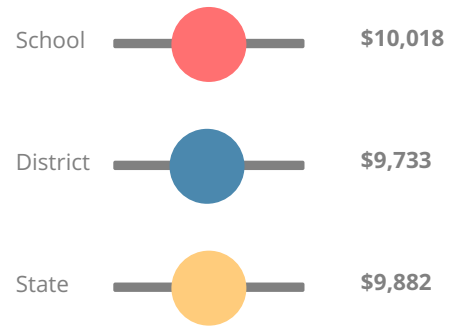

### CCRPI Single Score

Student Mobility Rate

14.5%

School Climate Star Rating

Financial Efficiency Star Rating

Per Pupil Expenditures

Race/Ethnicity

- Asian/Pacific Islander
- American Indian/Alaskan
- Black
- Hispanic
- Multi-racial
- White