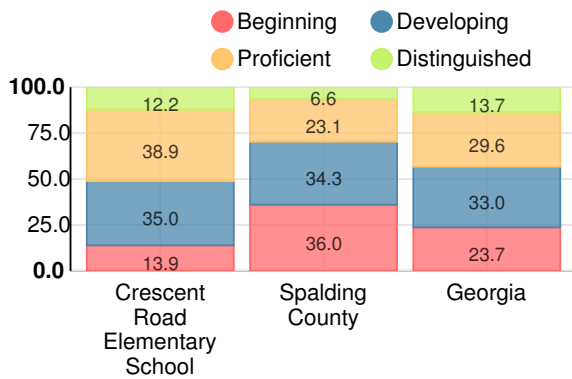

Elementary

CCRPI Score

Crescent Road Elementary School

Indicator	2019
Content Mastery	70.1
Progress	93.1
Closing Gaps	68.8
Readiness	84.6
CCRPI Score	80.9

English

Percent of students scoring in each performance level on 2019 Georgia Milestones for elementary grades