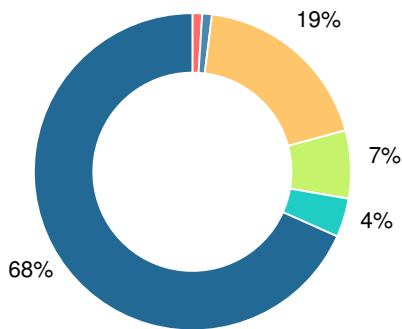

### CCRPI Single Score

Student Mobility Rate

14.5%

School Climate Star Rating

Financial Efficiency Star Rating

Per Pupil Expenditures

Race/Ethnicity

- Asian/Pacific Islander
- American Indian/Alaskan
- Black
- Hispanic
- Multi-racial
- White