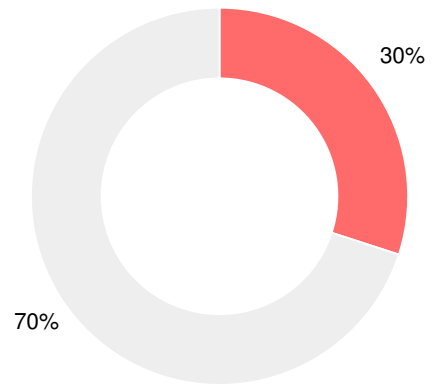

Economically Disadvantaged (ED)

- ED
- Not ED