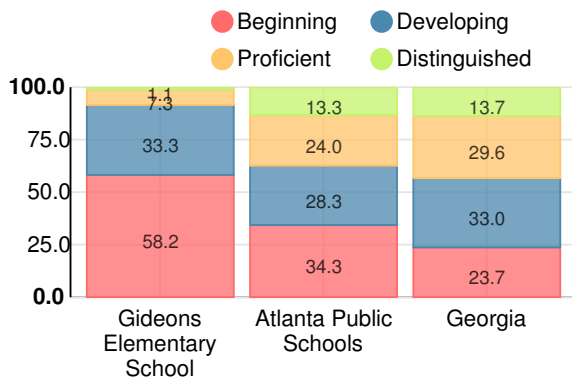

Elementary

CCRPI Score

Gideons Elementary School

Indicator	2019
Content Mastery	32.9
Progress	79.0
Closing Gaps	71.4
Readiness	64.5
CCRPI Score	61.1

English

Percent of students scoring in each performance level on 2019 Georgia Milestones for elementary grades