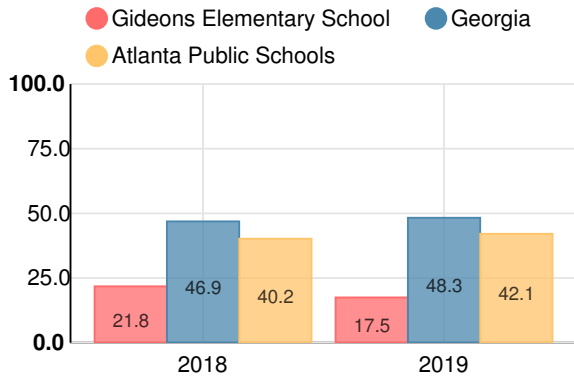

### Mathematics

Percent of students scoring in each performance level on 2019 Georgia Milestones for elementary grades

### Science

Percent of students scoring in each performance level on 2019 Georgia Milestones for elementary grades

### Social Studies

Percent of students scoring in each performance level on 2019 Georgia Milestones for elementary grades

**Reading at or above the Grade Level Target (3rd Grade)**

Percent of students in grade 3 achieving Lexile measure equal to or greater than 670