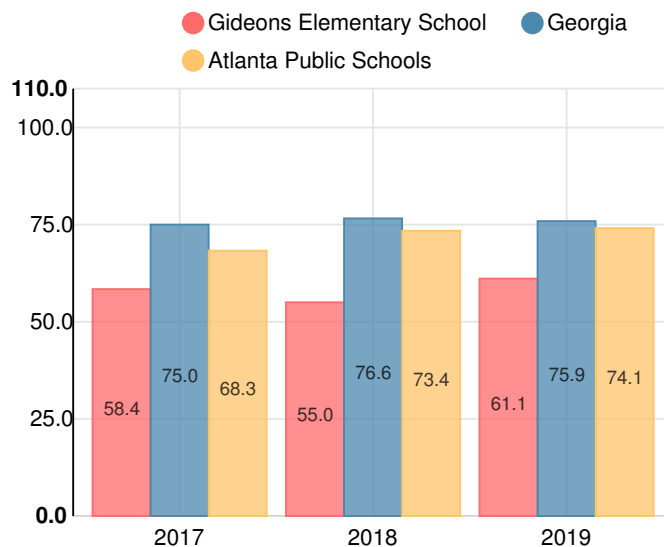

Gideons Elementary School

897 Welch St SW, Atlanta, GA 30310

(404)802-7700

Grades: K-5

Enrollment: 357 students

Note: For information on educator qualifications and other federal reporting requirements, [click here](#). Discipline data are available in the [K-12 Student Discipline Dashboard](#).

Performance Snapshot

- Gideons Elementary School's **overall performance is higher than 13% of schools in the state** and is lower than its district.
- Its students' **academic growth is higher than 35% of schools in the state** and lower than its district.
- **17.5% of its 3rd grade students are reading at or above the grade level target.**

School Wide

D61.1

Year	Gideons Elementary School
2019	D
2018	F
2017	F
2016	F
2015	F

Grade conversion	
A	90 - 100
B	80 - 89.9
C	70 - 79.9
D	60 - 69.9
F	0 - 59.9

CCRPI Single Score