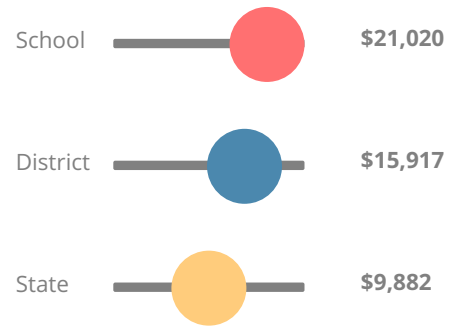

## CCRPI Single Score

Student Mobility Rate

35.2%

School Climate Star Rating

Financial Efficiency Star Rating

Per Pupil Expenditures

Race/Ethnicity

- Asian/Pacific Islander
- American Indian/Alaskan
- Black
- Hispanic
- Multi-racial
- White