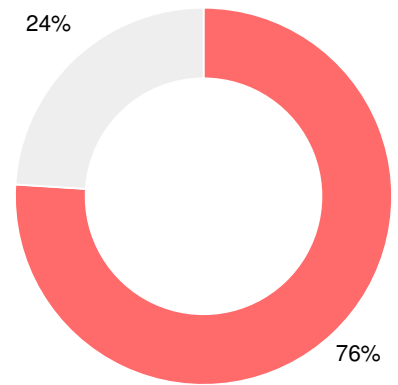

Economically Disadvantaged (ED)

- ED
- Not ED