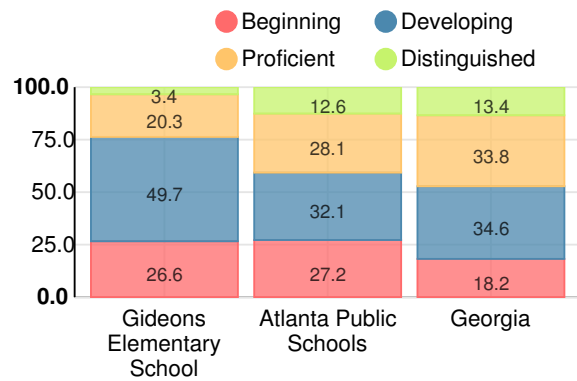

## CCRPI Score

### Gideons Elementary School

Indicator	2019
Content Mastery	32.9
Progress	79.0
Closing Gaps	71.4
Readiness	64.5
<b>CCRPI Score</b>	<b>61.1</b>

### English

Percent of students scoring in each performance level on 2019 Georgia Milestones for elementary grades

### Mathematics

Percent of students scoring in each performance level on 2019 Georgia Milestones for elementary grades