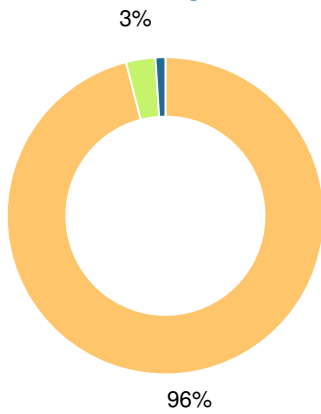

## CCRPI Single Score

Student Mobility Rate

35.2%

School Climate Star Rating

Financial Efficiency Star Rating

Per Pupil Expenditures

Race/Ethnicity

- Asian/Pacific Islander
- American Indian/Alaskan
- Black
- Hispanic
- Multi-racial
- White