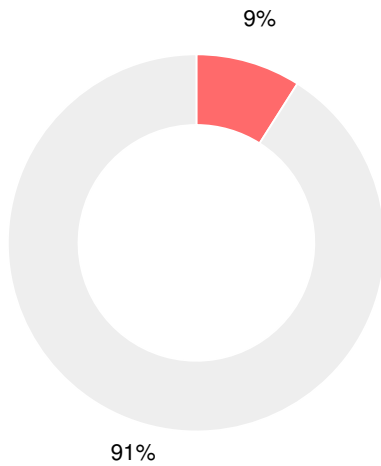

Students with Disability (SWD)

- SWD
- Not SWD