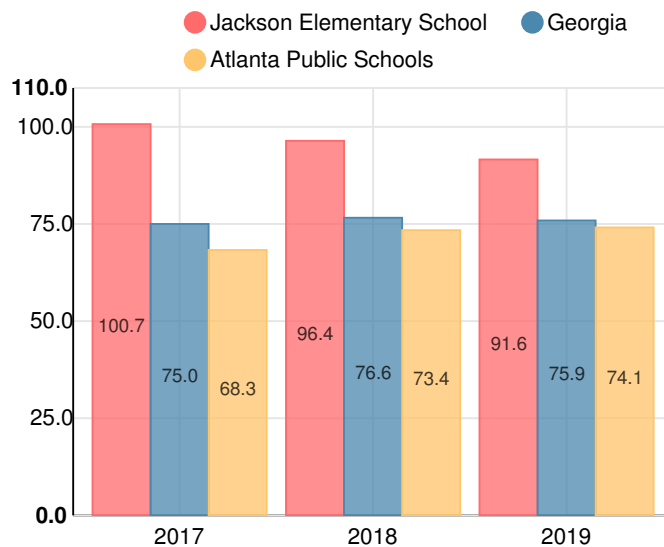

Jackson Elementary School

- 1325 Mount Paran Road, Atlanta, GA 30327
- (404)802-8800
- Grades: K-5
- Enrollment: 673 students
- Greatest Gains (Bronze)/Highest Performing (Platinum)

Performance Snapshot

- Jackson Elementary School's **overall performance is higher than 93% of schools in the state** and is higher than its district.
- Its students' **academic growth is higher than 75% of schools in the state** and higher than its district.
- **80.0% of its 3rd grade students are reading at or above the grade level target.**

Note: For information on educator qualifications and other federal reporting requirements, [click here](#). Discipline data are available in the [K-12 Student Discipline Dashboard](#).

School Wide

A91.6

Year	Jackson Elementary School
2019	A
2018	A
2017	A
2016	A
2015	A

Grade conversion	
A	90 - 100
B	80 - 89.9
C	70 - 79.9
D	60 - 69.9
F	0 - 59.9

CCRPI Single Score