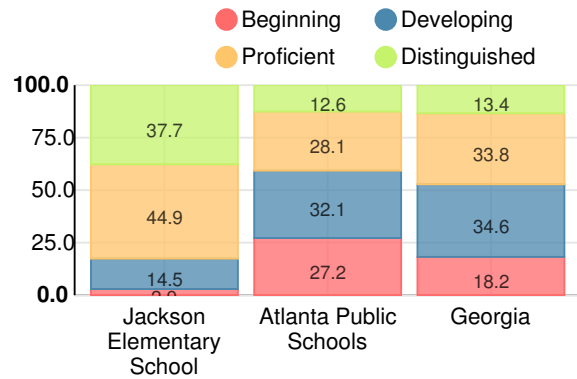

Mathematics

Percent of students scoring in each performance level on 2019 Georgia Milestones for elementary grades