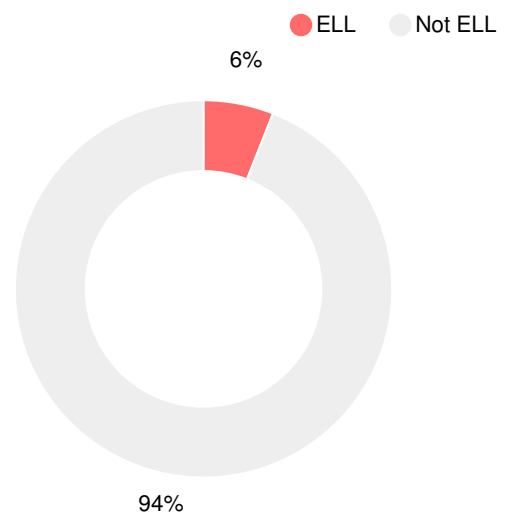

### CCRPI Single Score

Student Mobility Rate

6.2%

School Climate Star Rating

Financial Efficiency Star Rating

Per Pupil Expenditures

Race/Ethnicity

Economically Disadvantaged (ED)

Students with Disability (SWD)

English Language Learners (ELL)