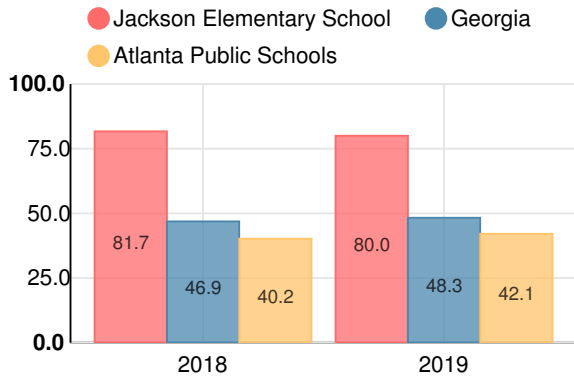

### Mathematics

Percent of students scoring in each performance level on 2019 Georgia Milestones for elementary grades

### Science

Percent of students scoring in each performance level on 2019 Georgia Milestones for elementary grades

### Social Studies

Percent of students scoring in each performance level on 2019 Georgia Milestones for elementary grades

**Reading at or above the Grade Level Target (3rd Grade)**

Percent of students in grade 3 achieving Lexile measure equal to or greater than 670