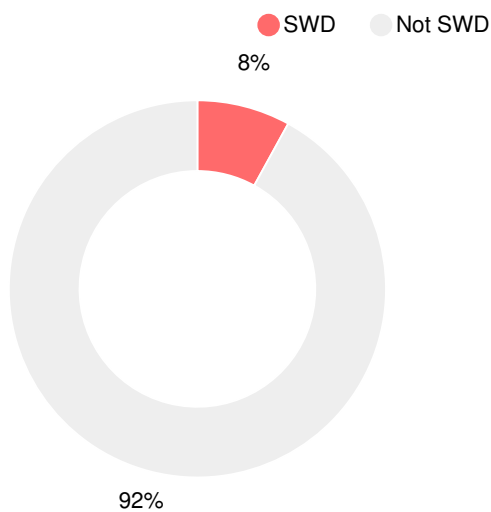

### CCRPI Single Score

Student Mobility Rate

6.2%

School Climate Star Rating

Financial Efficiency Star Rating

Per Pupil Expenditures

Race/Ethnicity

Economically Disadvantaged (ED)

Students with Disability (SWD)

English Language Learners (ELL)