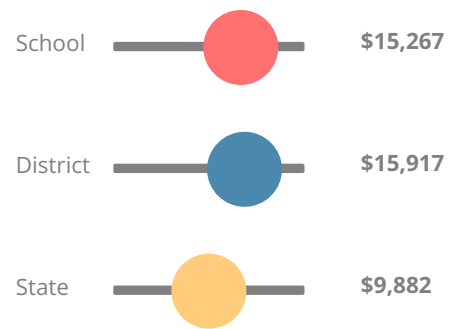

### CCRPI Single Score

Student Mobility Rate

6.2%

School Climate Star Rating

Financial Efficiency Star Rating

Per Pupil Expenditures

Race/Ethnicity

Economically Disadvantaged (ED)