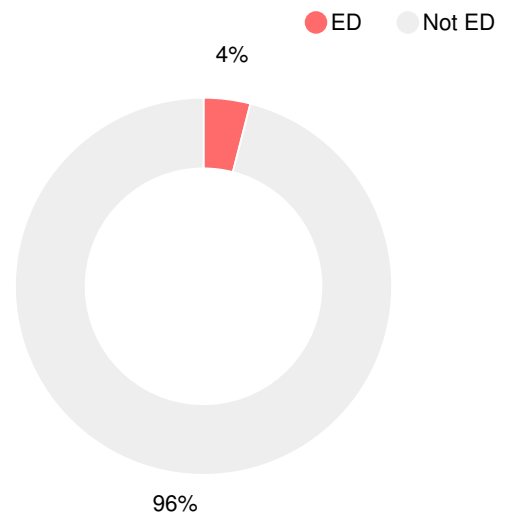

### CCRPI Single Score

Student Mobility Rate

6.2%

School Climate Star Rating

Financial Efficiency Star Rating

Per Pupil Expenditures

Race/Ethnicity

Economically Disadvantaged (ED)

Students with Disability (SWD)

English Language Learners (ELL)