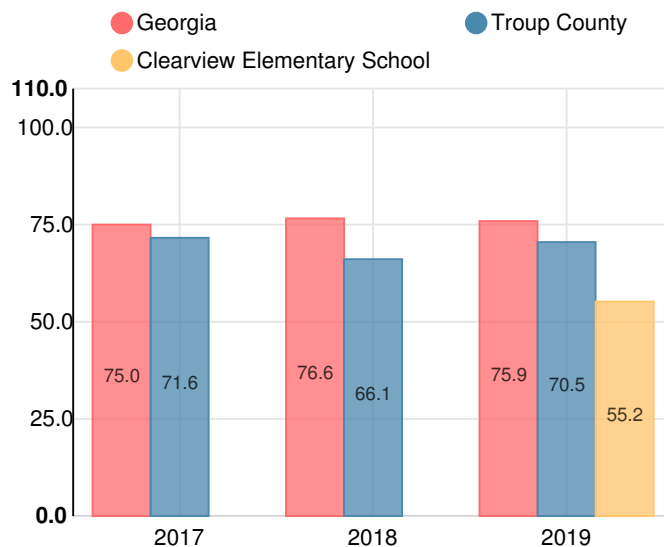

Clearview Elementary School

1905 South Davis Road, LaGrange, GA 30240

706-812-7968

Grades: K-5

Enrollment: 677 students

Note: For information on educator qualifications and other federal reporting requirements, [click here](#). Discipline data are available in the [K-12 Student Discipline Dashboard](#).

Performance Snapshot

- Clearview Elementary School's **overall performance is higher than 6% of schools in the state** and is lower than its district.
- Its students' **academic growth is higher than 4% of schools in the state** and lower than its district.
- **23.6% of its 3rd grade students are reading at or above the grade level target**.

School Wide

F55.2

Year	Clearview Elementary School
2019	F

Grade conversion	
A	90 - 100
B	80 - 89.9
C	70 - 79.9
D	60 - 69.9
F	0 - 59.9

CCRPI Single Score