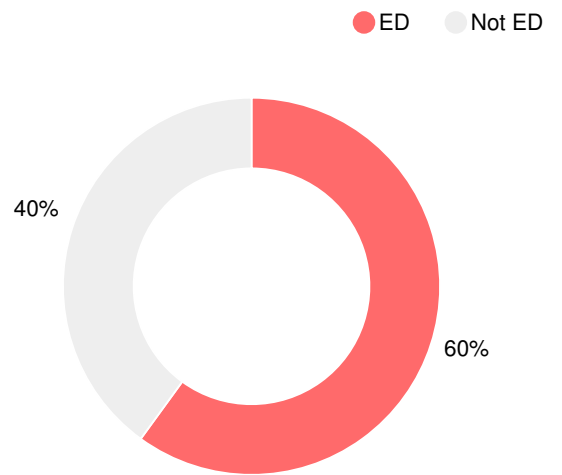

School Wide

F55.2

Year	Clearview Elementary School
2019	F

Grade conversion	
A	90 - 100
B	80 - 89.9
C	70 - 79.9
D	60 - 69.9
F	0 - 59.9

CCRPI Single Score

Student Mobility Rate

18.2%

School Climate Star Rating

Per Pupil Expenditures

Race/Ethnicity

Economically Disadvantaged (ED)

Students with Disability (SWD)

English Language Learners (ELL)