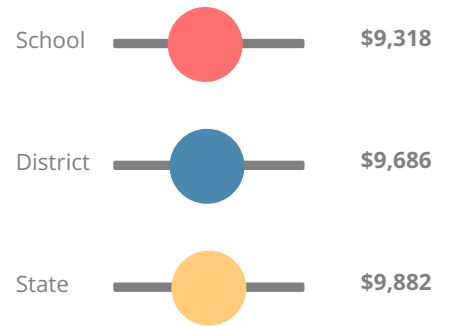

School Wide

F55.2

Year	Clearview Elementary School
2019	F

Grade conversion	
A	90 - 100
B	80 - 89.9
C	70 - 79.9
D	60 - 69.9
F	0 - 59.9

CCRPI Single Score

Student Mobility Rate

18.2%

School Climate Star Rating

Per Pupil Expenditures

Race/Ethnicity

Economically Disadvantaged (ED)

Students with Disability (SWD)

English Language Learners (ELL)