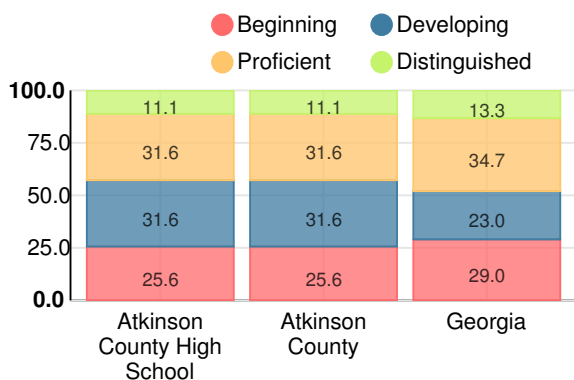

School Climate Star Rating

Financial Efficiency Star Rating

Per Pupil Expenditures

Race/Ethnicity

- Asian/Pacific Islander
- American Indian/Alaskan
- Black
- Hispanic
- Multi-racial
- White

Economically Disadvantaged (ED)

Indicator	2019
Content Mastery	63.6
Progress	78.4
Closing Gaps	89.6
Readiness	77.7
Graduation Rate	89.6
CCRPI Score	76.7

American Literature & Composition

Percent of students scoring in each performance level on 2019

Georgia Milestones

Coordinate Algebra/Algebra I

Percent of students scoring in each performance level on 2019

Georgia Milestones

Biology

Percent of students scoring in each performance level on 2019

Georgia Milestones

US History

Percent of students scoring in each performance level on 2019

Georgia Milestones

College & Career Readiness

Percent of 12th grade students who are college and career ready

Accelerated Course Taking