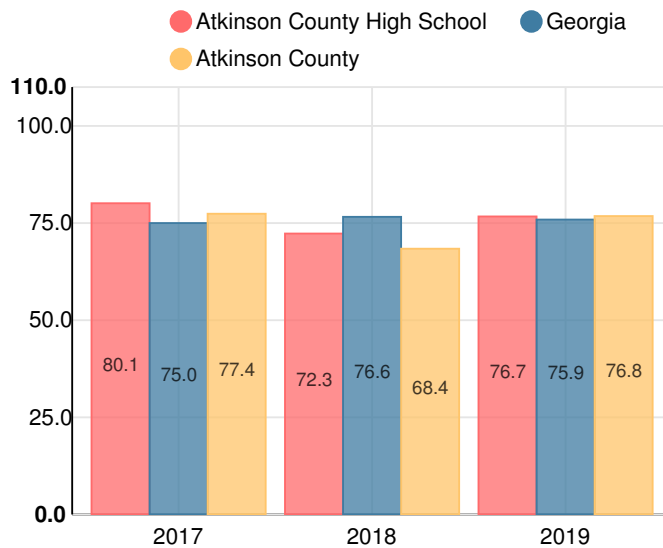

Atkinson County High School

145 Rebel Ln, Pearson, GA 31642

(912)422-3267

Grades: 9-12

Enrollment: 478 students

Note: For information on educator qualifications and other federal reporting requirements, [click here](#).

Discipline data are available in the [K-12 Student Discipline Dashboard](#).

Performance Snapshot

- Atkinson County High School's **overall performance is higher than 56% of schools in the state** and is similar to its district.
- Its students' **academic growth is higher than 37% of schools in the state**.
- **Its four-year graduation rate is 89.7%**, which is higher than 58% of high schools.
- **71.2% of graduates are college and career ready**.
- Atkinson County High School is **Beating the Odds**, meaning that it performs better than similar schools.

School Wide

C76.7

Year	Atkinson County High School
2019	C
2018	C
2017	B
2016	C
2015	B

Grade conversion	
A	90 - 100
B	80 - 89.9
C	70 - 79.9
D	60 - 69.9
F	0 - 59.9

CCRPI Single Score