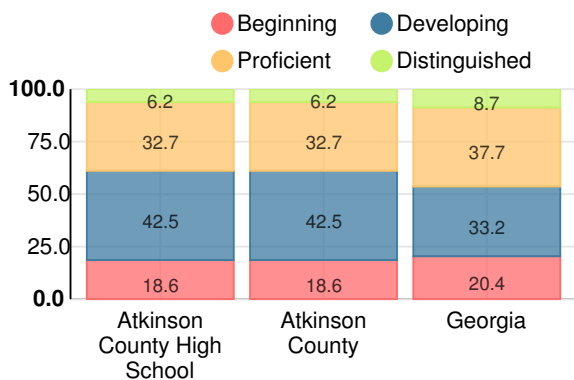

School Climate Star Rating

Financial Efficiency Star Rating

Per Pupil Expenditures

Race/Ethnicity

- Asian/Pacific Islander
- American Indian/Alaskan
- Black
- Hispanic
- Multi-racial
- White

Economically Disadvantaged (ED)

- ED
- Not ED

Students with Disability (SWD)

- SWD
- Not SWD

English Language Learners (ELL)

- ELL
- Not ELL

High School

CCRPI Score

Atkinson County High School

Indicator	2019
Content Mastery	63.6
Progress	78.4
Closing Gaps	89.6
Readiness	77.7
Graduation Rate	89.6
CCRPI Score	76.7

American Literature & Composition

Percent of students scoring in each performance level on 2019

Georgia Milestones

Coordinate Algebra/Algebra I

Percent of students scoring in each performance level on 2019

Georgia Milestones

Biology

Percent of students scoring in each performance level on 2019

Georgia Milestones