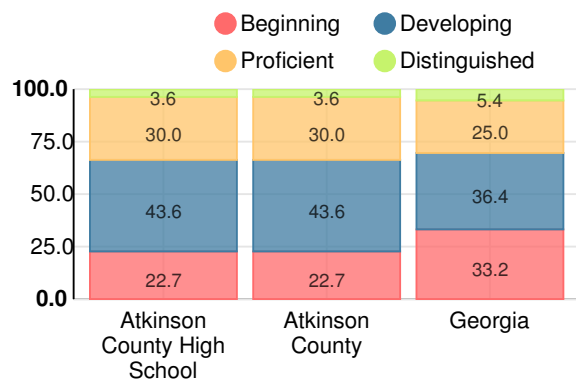

School Climate Star Rating

Financial Efficiency Star Rating

Per Pupil Expenditures

Race/Ethnicity

- Asian/Pacific Islander
- American Indian/Alaskan
- Black
- Hispanic
- Multi-racial
- White

Economically Disadvantaged (ED)

Indicator	2019
Content Mastery	63.6
Progress	78.4
Closing Gaps	89.6
Readiness	77.7
Graduation Rate	89.6
CCRPI Score	76.7

American Literature & Composition

Percent of students scoring in each performance level on 2019

Georgia Milestones

Coordinate Algebra/Algebra I

Percent of students scoring in each performance level on 2019

Georgia Milestones

Biology

Percent of students scoring in each performance level on 2019

Georgia Milestones

US History

Percent of students scoring in each performance level on 2019

Georgia Milestones

College & Career Readiness

Percent of 12th grade students who are college and career ready

Accelerated Course Taking