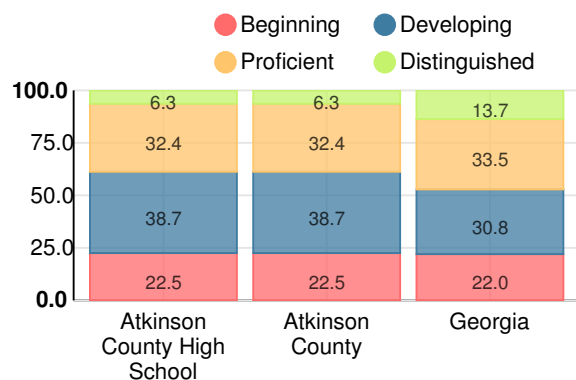

School Climate Star Rating

Financial Efficiency Star Rating

Per Pupil Expenditures

Race/Ethnicity

- Asian/Pacific Islander
- American Indian/Alaskan
- Black
- Hispanic
- Multi-racial
- White

Economically Disadvantaged (ED)

Indicator	2019
Content Mastery	63.6
Progress	78.4
Closing Gaps	89.6
Readiness	77.7
Graduation Rate	89.6
CCRPI Score	76.7

American Literature & Composition

Percent of students scoring in each performance level on 2019

Georgia Milestones

Coordinate Algebra/Algebra I

Percent of students scoring in each performance level on 2019

Georgia Milestones

Biology

Percent of students scoring in each performance level on 2019

Georgia Milestones

US History

Percent of students scoring in each performance level on 2019

Georgia Milestones

College & Career Readiness

Percent of 12th grade students who are college and career ready

Accelerated Course Taking