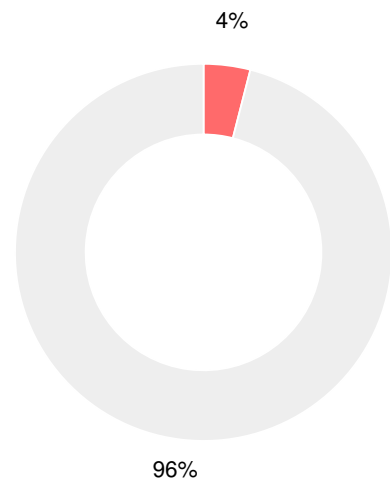

English Language Learners (ELL)

- ELL
- Not ELL