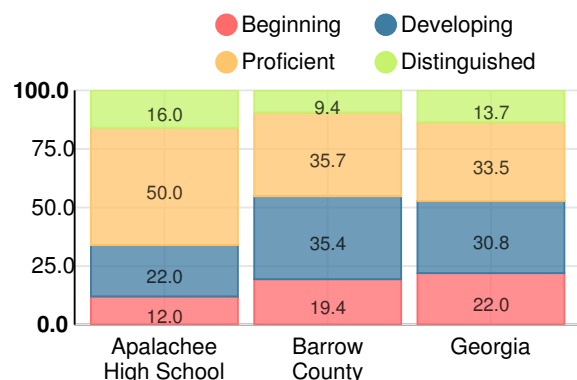

Financial Efficiency Star Rating

Per Pupil Expenditures

Race/Ethnicity

Economically Disadvantaged (ED)

Students with Disability (SWD)

English Language Learners (ELL)

High School

CCRPI Score

Apalachee High School

Indicator	2019
Content Mastery	64.6
Progress	88.9
Closing Gaps	58.3
Readiness	76.7
Graduation Rate	90.9
CCRPI Score	77.0

American Literature & Composition

Percent of students scoring in each performance level on 2019

Georgia Milestones

Coordinate Algebra/Algebra I

Percent of students scoring in each performance level on 2019

Georgia Milestones

Biology

Percent of students scoring in each performance level on 2019

Georgia Milestones

US History

Percent of students scoring in each performance level on 2019

Georgia Milestones

College & Career Readiness

Percent of 12th grade students who are college and career ready

Accelerated Course Taking