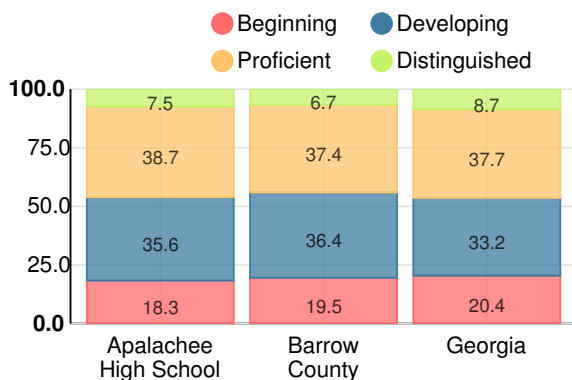

School Wide

C77

Year	Apalachee High School
2019	C
2018	C
2017	C
2016	C
2015	C

Grade conversion	
A	90 - 100
B	80 - 89.9
C	70 - 79.9
D	60 - 69.9
F	0 - 59.9

CCRPI Single Score

Student Mobility Rate

11.3%

School Climate Star Rating

Financial Efficiency Star Rating

Per Pupil Expenditures

Race/Ethnicity

Economically Disadvantaged (ED)

Students with Disability (SWD)

English Language Learners (ELL)

High School

CCRPI Score

Apalachee High School

Indicator	2019
Content Mastery	64.6
Progress	88.9
Closing Gaps	58.3
Readiness	76.7
Graduation Rate	90.9
CCRPI Score	77.0

American Literature & Composition

Percent of students scoring in each performance level on 2019

Georgia Milestones

Coordinate Algebra/Algebra I

Percent of students scoring in each performance level on 2019

Georgia Milestones

Biology

Percent of students scoring in each performance level on 2019

Georgia Milestones