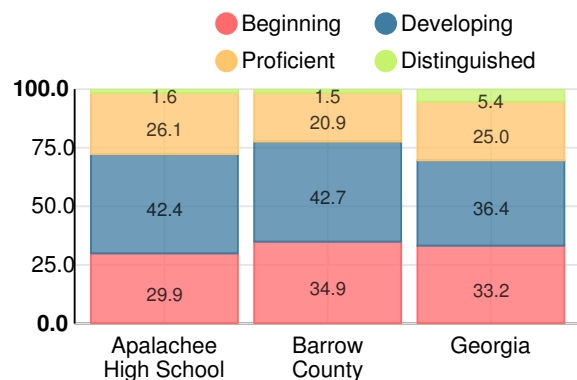

Financial Efficiency Star Rating

Per Pupil Expenditures

Race/Ethnicity

Economically Disadvantaged (ED)

Students with Disability (SWD)

English Language Learners (ELL)

High School

CCRPI Score

Apalachee High School

Indicator	2019
Content Mastery	64.6
Progress	88.9
Closing Gaps	58.3
Readiness	76.7
Graduation Rate	90.9
CCRPI Score	77.0

American Literature & Composition

Percent of students scoring in each performance level on 2019

Georgia Milestones

Coordinate Algebra/Algebra I

Percent of students scoring in each performance level on 2019

Georgia Milestones

Biology

Percent of students scoring in each performance level on 2019

Georgia Milestones

US History

Percent of students scoring in each performance level on 2019

Georgia Milestones

College & Career Readiness

Percent of 12th grade students who are college and career ready

Accelerated Course Taking