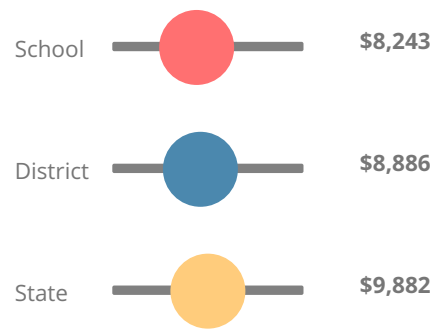

School Wide

C77

Year	Apalachee High School
2019	C
2018	C
2017	C
2016	C
2015	C

Grade conversion	
A	90 - 100
B	80 - 89.9
C	70 - 79.9
D	60 - 69.9
F	0 - 59.9

CCRPI Single Score

Student Mobility Rate

11.3%

School Climate Star Rating

Financial Efficiency Star Rating

Per Pupil Expenditures

Race/Ethnicity

Economically Disadvantaged (ED)

Students with Disability (SWD)

English Language Learners (ELL)

High School

CCRPI Score