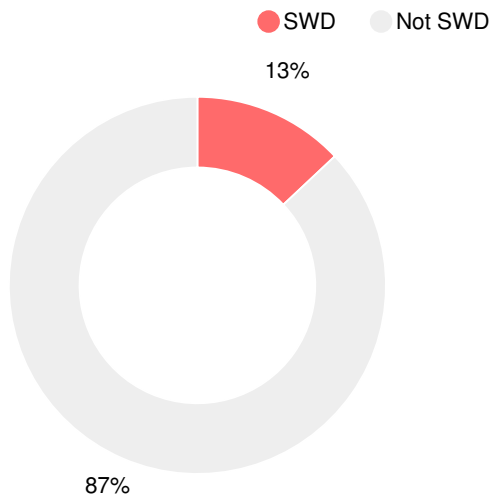

Financial Efficiency Star Rating

Per Pupil Expenditures

Race/Ethnicity

Economically Disadvantaged (ED)

Students with Disability (SWD)

English Language Learners (ELL)

High School

CCRPI Score