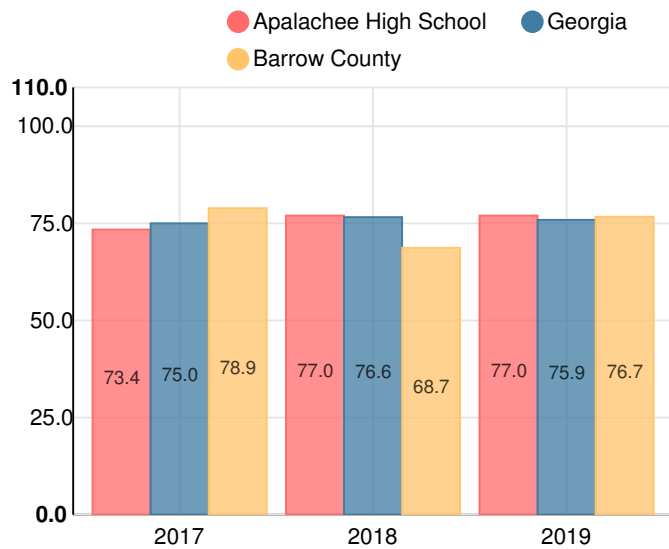

Apalachee High School

940 Haymon-Morris Rd, Winder, GA 30680

(770)586-5111

Grades: 9-12

Enrollment: 1887 students

Note: For information on educator qualifications and other federal reporting requirements, [click here](#).

Discipline data are available in the [K-12 Student Discipline Dashboard](#).

Performance Snapshot

- Apalachee High School's **overall performance is higher than 57% of schools in the state** and is similar to its district.
- Its students' **academic growth is higher than 78% of schools in the state** and higher than its district.
- Its **four-year graduation rate is 90.7%**, which is **higher than 64% of high schools in the state** and higher than its district.
- **66.9% of graduates are college and career ready**.

School Wide

C77

Year	Apalachee High School
2019	C
2018	C
2017	C
2016	C
2015	C

Grade conversion	
A	90 - 100
B	80 - 89.9
C	70 - 79.9
D	60 - 69.9
F	0 - 59.9

CCRPI Single Score