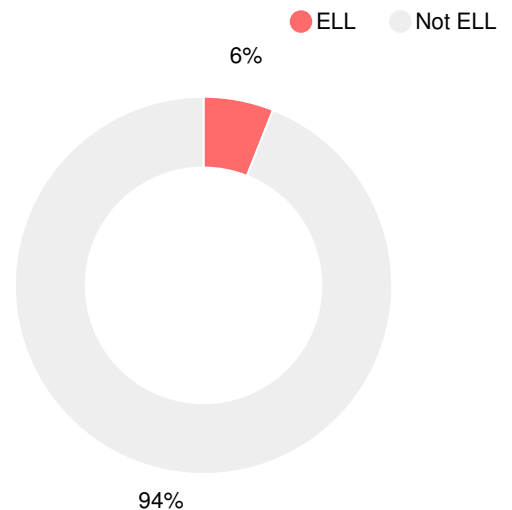

Financial Efficiency Star Rating

Per Pupil Expenditures

Race/Ethnicity

Economically Disadvantaged (ED)

Students with Disability (SWD)

English Language Learners (ELL)

High School

CCRPI Score