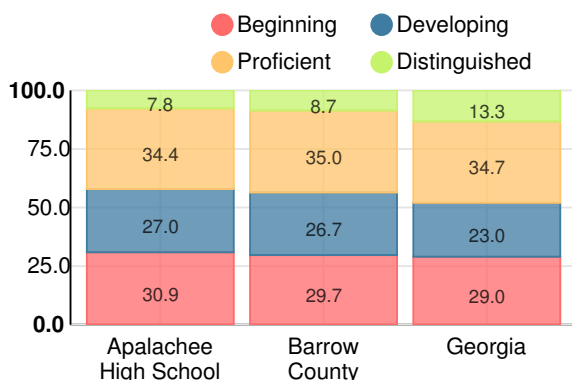

Financial Efficiency Star Rating

Per Pupil Expenditures

Race/Ethnicity

Economically Disadvantaged (ED)

Students with Disability (SWD)

English Language Learners (ELL)

High School

CCRPI Score

Apalachee High School

Indicator	2019
Content Mastery	64.6
Progress	88.9
Closing Gaps	58.3
Readiness	76.7
Graduation Rate	90.9
CCRPI Score	77.0

American Literature & Composition

Percent of students scoring in each performance level on 2019

Georgia Milestones

Coordinate Algebra/Algebra I

Percent of students scoring in each performance level on 2019

Georgia Milestones

Biology

Percent of students scoring in each performance level on 2019

Georgia Milestones

US History

Percent of students scoring in each performance level on 2019

Georgia Milestones

College & Career Readiness

Percent of 12th grade students who are college and career ready

Accelerated Course Taking