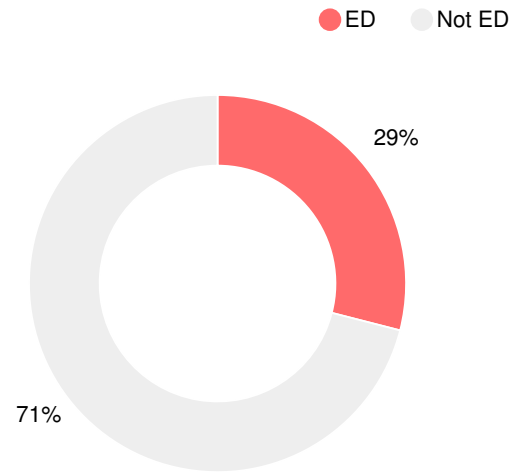

## CCRPI Single Score

Student Mobility Rate

10.9%

School Climate Star Rating

Financial Efficiency Star Rating

Per Pupil Expenditures

Race/Ethnicity

Economically Disadvantaged (ED)

Students with Disability (SWD)

English Language Learners (ELL)