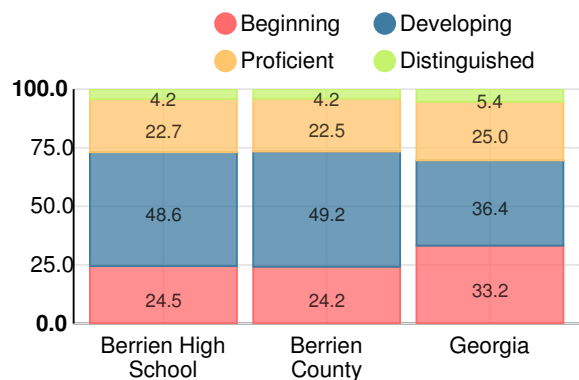

### Berrien High School

Indicator	2019
Content Mastery	70.0
Progress	74.7
Closing Gaps	41.7
Readiness	81.9
Graduation Rate	89.0
<b>CCRPI Score</b>	<b>73.2</b>

### American Literature & Composition

Percent of students scoring in each performance level on 2019

Georgia Milestones

### Coordinate Algebra/Algebra I

Percent of students scoring in each performance level on 2019

Georgia Milestones

### Biology

Percent of students scoring in each performance level on 2019

Georgia Milestones