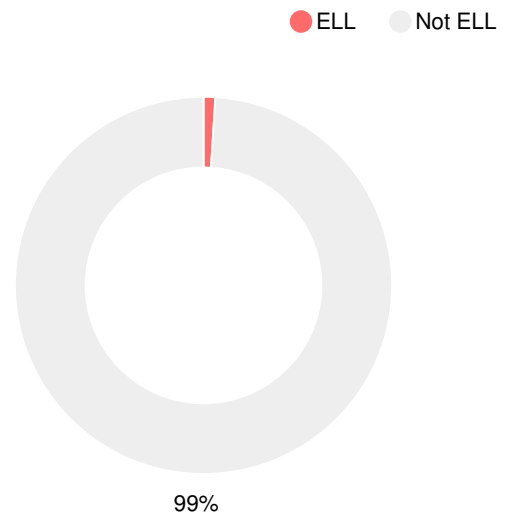

English Language Learners (ELL)