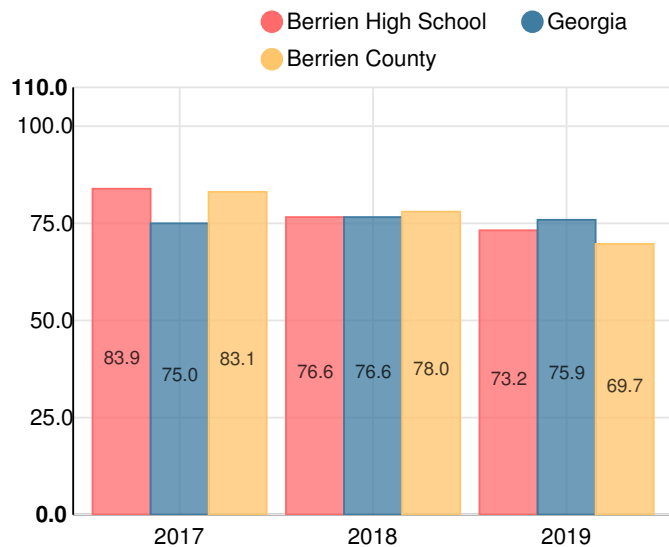

Berrien High School

500 E Smith Ave, Nashville, GA 31639

229-686-7428

Grades: 9-12

Enrollment: 804 students

Note: For information on educator qualifications and other federal reporting requirements, [click here](#).

Discipline data are available in the [K-12 Student Discipline Dashboard](#).

Performance Snapshot

- Berrien High School's **overall performance is higher than 45% of schools in the state** and is higher than its district.
- Its students' **academic growth is higher than 26% of schools in the state** and lower than its district.
- Its **four-year graduation rate is 90.5%**, which is **higher than 63% of high schools in the state** and higher than its district.
- **79.6% of graduates are college and career ready**.

School Wide

C73.2

Year	Berrien High School
2019	C
2018	C
2017	B
2016	B
2015	C

Grade conversion	
A	90 - 100
B	80 - 89.9
C	70 - 79.9
D	60 - 69.9
F	0 - 59.9

CCRPI Single Score