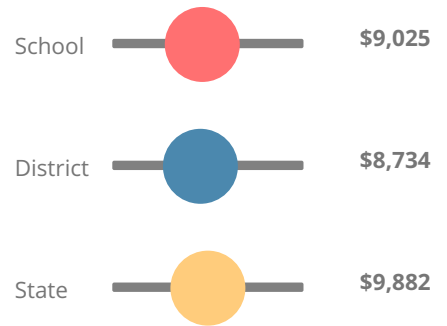

## CCRPI Single Score

Student Mobility Rate

10.9%

School Climate Star Rating

Financial Efficiency Star Rating

Per Pupil Expenditures

Race/Ethnicity

Economically Disadvantaged (ED)