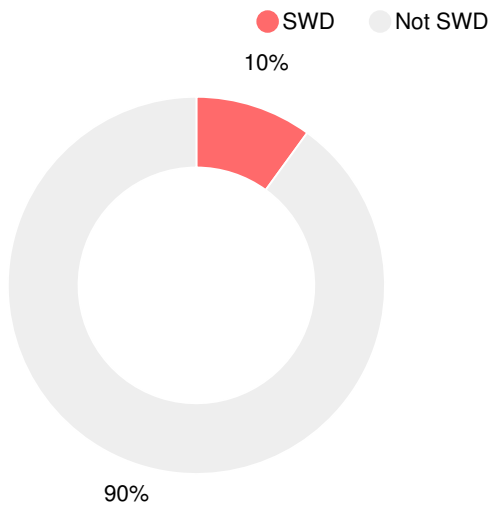

## CCRPI Single Score

Student Mobility Rate

10.9%

School Climate Star Rating

Financial Efficiency Star Rating

Per Pupil Expenditures

Race/Ethnicity

Economically Disadvantaged (ED)

Students with Disability (SWD)

English Language Learners (ELL)