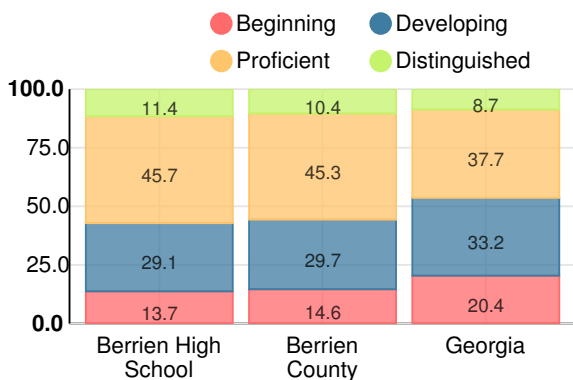

# High School

## CCRPI Score

### Berrien High School

Indicator	2019
Content Mastery	70.0
Progress	74.7
Closing Gaps	41.7
Readiness	81.9
Graduation Rate	89.0
<b>CCRPI Score</b>	<b>73.2</b>

### American Literature & Composition

Percent of students scoring in each performance level on 2019

Georgia Milestones