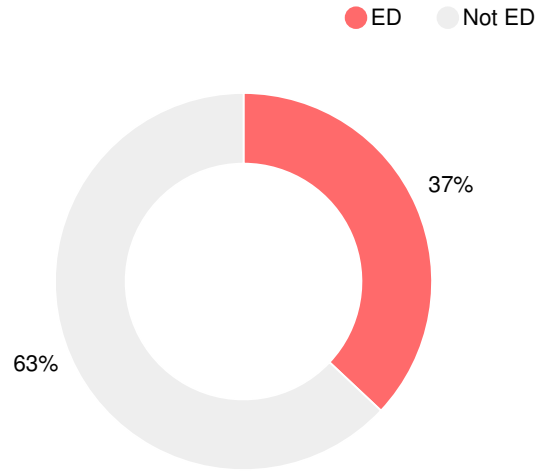

Financial Efficiency Star Rating

Per Pupil Expenditures

Race/Ethnicity

Economically Disadvantaged (ED)

Students with Disability (SWD)

English Language Learners (ELL)

Middle School

CCRPI Score

Berrien Middle School

Indicator	2019
Content Mastery	72.1
Progress	72.5
Closing Gaps	32.1
Readiness	81.6
CCRPI Score	68.1

English

Percent of students scoring in each performance level on 2019 Georgia Milestones for middle school grades