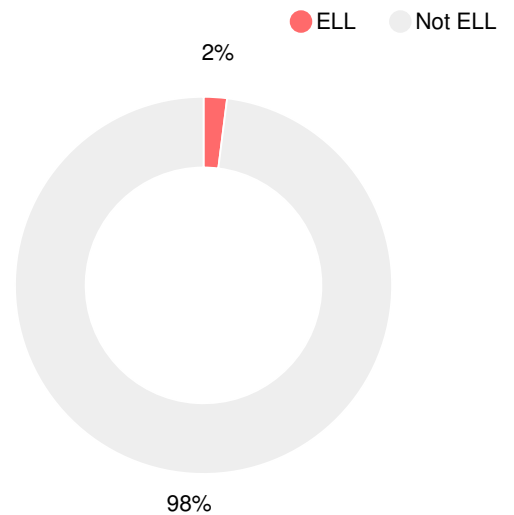

Financial Efficiency Star Rating

Per Pupil Expenditures

Race/Ethnicity

Economically Disadvantaged (ED)

Students with Disability (SWD)

English Language Learners (ELL)

Middle School

CCRPI Score