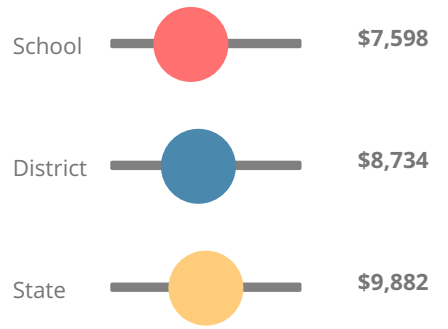

Student Mobility Rate

12.6%

School Climate Star Rating

Financial Efficiency Star Rating

Per Pupil Expenditures