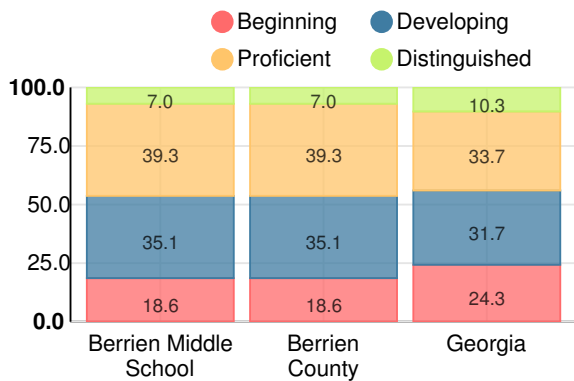

Discipline data are available in the [K-12 Student Discipline Dashboard](#).

Performance Snapshot

- Berrien Middle School's **overall performance is higher than 29% of schools in the state** and is similar to its district.
- Its students' **academic growth is higher than 19% of schools in the state**.
- 71.3% of its 8th grade students are reading at or above the grade level target**.

School Wide

D68.1

Year	Berrien Middle School
2019	D
2018	B
2017	C
2016	B
2015	C

Grade conversion	
A	90 - 100
B	80 - 89.9
C	70 - 79.9
D	60 - 69.9
F	0 - 59.9

CCRPI Single Score

Student Mobility Rate

12.6%

School Climate Star Rating

Financial Efficiency Star Rating

Per Pupil Expenditures

Race/Ethnicity

Economically Disadvantaged (ED)

Students with Disability (SWD)

English Language Learners (ELL)

Middle School

CCRPI Score

Berrien Middle School

Indicator	2019
Content Mastery	72.1
Progress	72.5
Closing Gaps	32.1
Readiness	81.6
CCRPI Score	68.1

English

Percent of students scoring in each performance level on 2019 Georgia Milestones for middle school grades