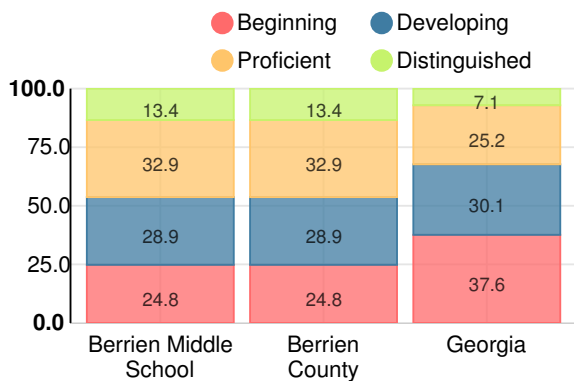

Discipline data are available in the [K-12 Student Discipline Dashboard](#).

Performance Snapshot

- Berrien Middle School's **overall performance is higher than 29% of schools in the state** and is similar to its district.
- Its students' **academic growth is higher than 19% of schools in the state**.
- 71.3% of its 8th grade students are reading at or above the grade level target**.

Financial Efficiency Star Rating

Per Pupil Expenditures

Race/Ethnicity

Economically Disadvantaged (ED)

Students with Disability (SWD)

English Language Learners (ELL)

Middle School

CCRPI Score

Berrien Middle School

Indicator	2019
Content Mastery	72.1
Progress	72.5
Closing Gaps	32.1
Readiness	81.6
CCRPI Score	68.1

English

Percent of students scoring in each performance level on 2019 Georgia Milestones for middle school grades

Mathematics

Percent of students scoring in each performance level on 2019 Georgia Milestones for middle school grades

Science

Percent of students scoring in each performance level on 2019 Georgia Milestones for middle school grades