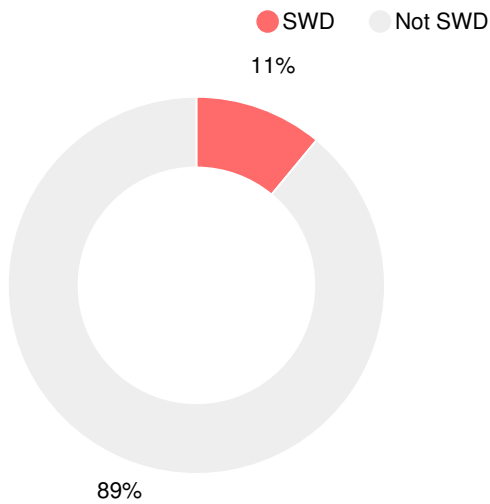

Financial Efficiency Star Rating

Per Pupil Expenditures

Race/Ethnicity

Economically Disadvantaged (ED)

Students with Disability (SWD)

English Language Learners (ELL)

Middle School

CCRPI Score

Berrien Middle School

Indicator	2019
Content Mastery	72.1
Progress	72.5
Closing Gaps	32.1
Readiness	81.6
CCRPI Score	68.1

English

Percent of students scoring in each performance level on 2019 Georgia Milestones for middle school grades