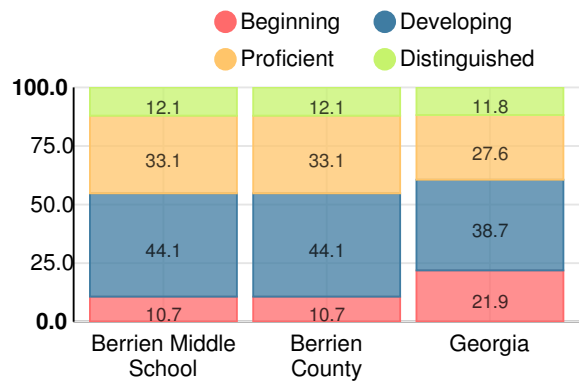

Discipline data are available in the [K-12 Student Discipline Dashboard](#).

Performance Snapshot

- Berrien Middle School's **overall performance is higher than 29% of schools in the state** and is similar to its district.
- Its students' **academic growth is higher than 19% of schools in the state**.
- 71.3% of its 8th grade students are reading at or above the grade level target**.

Financial Efficiency Star Rating

Per Pupil Expenditures

Race/Ethnicity

Economically Disadvantaged (ED)

Students with Disability (SWD)

English Language Learners (ELL)

Middle School

CCRPI Score

Berrien Middle School

Indicator	2019
Content Mastery	72.1
Progress	72.5
Closing Gaps	32.1
Readiness	81.6
CCRPI Score	68.1

English

Percent of students scoring in each performance level on 2019 Georgia Milestones for middle school grades

Mathematics

Percent of students scoring in each performance level on 2019 Georgia Milestones for middle school grades

Science

Percent of students scoring in each performance level on 2019 Georgia Milestones for middle school grades