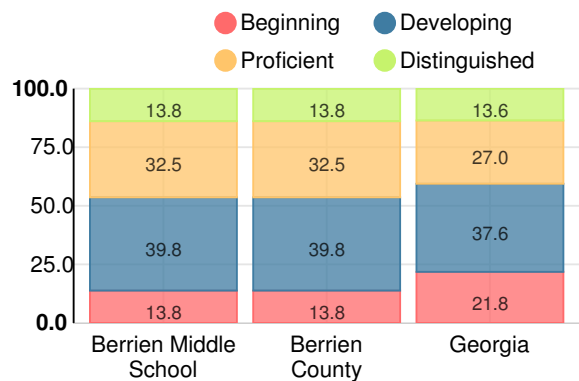

Financial Efficiency Star Rating

Per Pupil Expenditures

Race/Ethnicity

Economically Disadvantaged (ED)

Students with Disability (SWD)

English Language Learners (ELL)

Middle School

CCRPI Score

Berrien Middle School

Indicator	2019
Content Mastery	72.1
Progress	72.5
Closing Gaps	32.1
Readiness	81.6
CCRPI Score	68.1

English

Percent of students scoring in each performance level on 2019 Georgia Milestones for middle school grades

Mathematics

Percent of students scoring in each performance level on 2019 Georgia Milestones for middle school grades

Science

Percent of students scoring in each performance level on 2019 Georgia Milestones for middle school grades

Social Studies

Percent of students scoring in each performance level on 2019 Georgia Milestones for middle school grades

Reading at or above the Grade Level Target (8th Grade)

Percent of students in grade 8 achieving Lexile measure greater than 1097