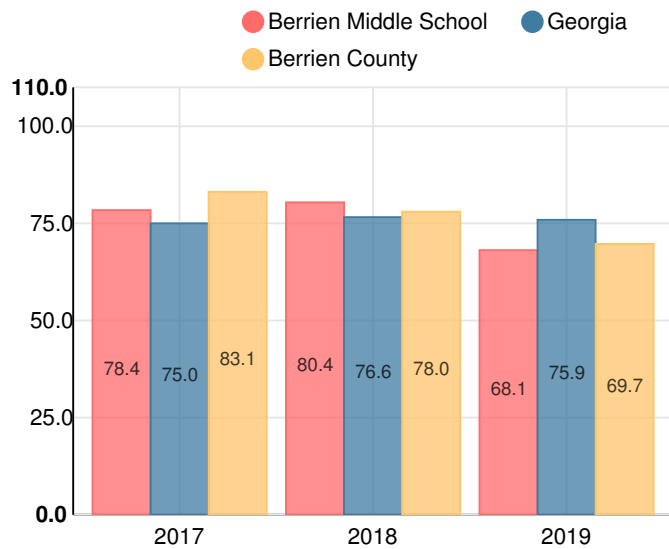

Berrien Middle School

 800 Tifton Rd, Nashville, GA 31639

 229-686-2021

 Grades: 6-8

 Enrollment: 761 students

Note: For information on educator qualifications and other federal reporting requirements, [click here](#).

Discipline data are available in the [K-12 Student Discipline Dashboard](#).

Performance Snapshot

- Berrien Middle School's **overall performance is higher than 29% of schools in the state** and is similar to its district.
- Its students' **academic growth is higher than 19% of schools in the state**.
- 71.3% of its 8th grade students are reading at or above the grade level target**.

School Wide

D68.1

Year	Berrien Middle School
2019	D
2018	B
2017	C
2016	B
2015	C

Grade conversion	
A	90 - 100
B	80 - 89.9
C	70 - 79.9
D	60 - 69.9
F	0 - 59.9

CCRPI Single Score

Student Mobility Rate

12.6%

School Climate Star Rating