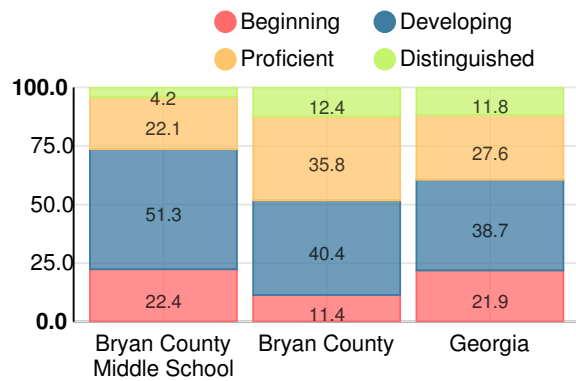

School Climate Star Rating

Financial Efficiency Star Rating

Per Pupil Expenditures

Race/Ethnicity

- Asian/Pacific Islander
- American Indian/Alaskan
- Black
- Hispanic
- Multi-racial
- White

Economically Disadvantaged (ED)

Indicator	2019
Content Mastery	55.6
Progress	72.8
Closing Gaps	100.0
Readiness	78.3
CCRPI Score	72.8

English

Percent of students scoring in each performance level on 2019 Georgia Milestones for middle school grades

Mathematics

Percent of students scoring in each performance level on 2019 Georgia Milestones for middle school grades

Science

Percent of students scoring in each performance level on 2019 Georgia Milestones for middle school grades