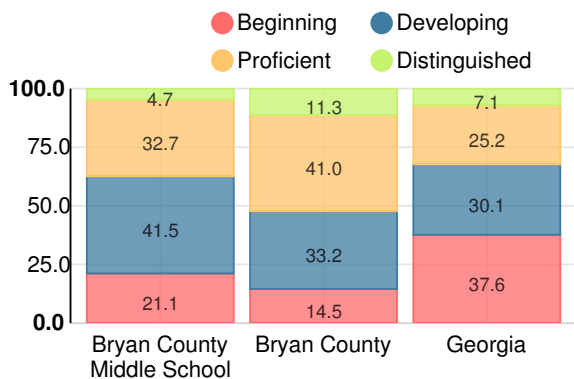

School Climate Star Rating

Financial Efficiency Star Rating

Per Pupil Expenditures

Race/Ethnicity

- Asian/Pacific Islander
- American Indian/Alaskan
- Black
- Hispanic
- Multi-racial
- White

Economically Disadvantaged (ED)

- ED
- Not ED

Students with Disability (SWD)

- SWD
- Not SWD

English Language Learners (ELL)

- ELL
- Not ELL

Middle School

CCRPI Score

Bryan County Middle School

Indicator	2019
Content Mastery	55.6
Progress	72.8
Closing Gaps	100.0
Readiness	78.3
CCRPI Score	72.8

English

Percent of students scoring in each performance level on 2019 Georgia Milestones for middle school grades

Mathematics

Percent of students scoring in each performance level on 2019 Georgia Milestones for middle school grades

Science

Percent of students scoring in each performance level on 2019 Georgia Milestones for middle school grades