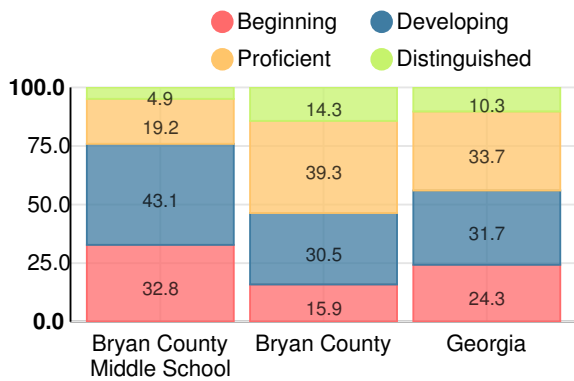

Performance Snapshot

- Bryan County Middle School's **overall performance is higher than 44% of schools in the state** and is lower than its district.
- Its students' **academic growth is higher than 20% of schools in the state** and lower than its district.
- **43.0% of its 8th grade students are reading at or above the grade level target.**

School Climate Star Rating

Financial Efficiency Star Rating

Per Pupil Expenditures

Race/Ethnicity

- Asian/Pacific Islander
- American Indian/Alaskan
- Black
- Hispanic
- Multi-racial
- White

Economically Disadvantaged (ED)

- ED
- Not ED

Students with Disability (SWD)

- SWD
- Not SWD

English Language Learners (ELL)

- ELL
- Not ELL

Middle School

CCRPI Score

Bryan County Middle School

Indicator	2019
Content Mastery	55.6
Progress	72.8
Closing Gaps	100.0
Readiness	78.3
CCRPI Score	72.8

English

Percent of students scoring in each performance level on 2019 Georgia Milestones for middle school grades