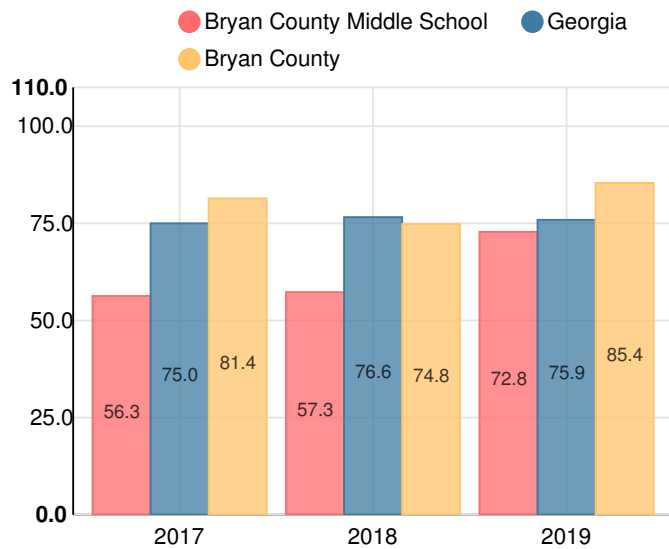

Bryan County Middle School

600 Payne Dr., Pembroke, GA 31321

912-626-5050

Grades: 6-8

Enrollment: 481 students

Note: For information on educator qualifications and other federal reporting requirements, [click here](#).
Discipline data are available in the [K-12 Student Discipline Dashboard](#).

Performance Snapshot

- Bryan County Middle School's **overall performance is higher than 44% of schools in the state** and is lower than its district.
- Its students' **academic growth is higher than 20% of schools in the state** and lower than its district.
- **43.0% of its 8th grade students are reading at or above the grade level target.**

School Wide

C72.8

Year	Bryan County Middle School
2019	C
2018	F
2017	F
2016	F
2015	F

Grade conversion	
A	90 - 100
B	80 - 89.9
C	70 - 79.9
D	60 - 69.9
F	0 - 59.9

CCRPI Single Score