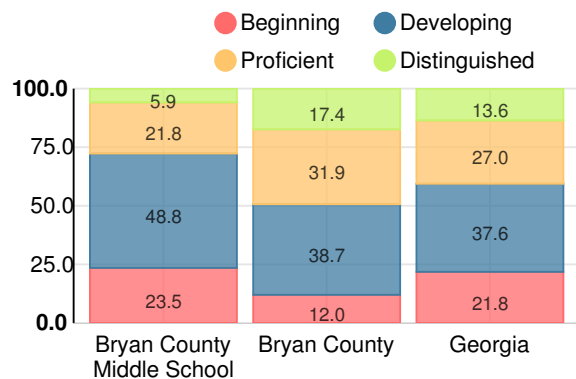

School Climate Star Rating

Financial Efficiency Star Rating

Per Pupil Expenditures

Race/Ethnicity

- Asian/Pacific Islander
- American Indian/Alaskan
- Black
- Hispanic
- Multi-racial
- White

Economically Disadvantaged (ED)

Indicator	2019
Content Mastery	55.6
Progress	72.8
Closing Gaps	100.0
Readiness	78.3
CCRPI Score	72.8

English

Percent of students scoring in each performance level on 2019 Georgia Milestones for middle school grades

Mathematics

Percent of students scoring in each performance level on 2019 Georgia Milestones for middle school grades

Science

Percent of students scoring in each performance level on 2019 Georgia Milestones for middle school grades

Social Studies

Percent of students scoring in each performance level on 2019 Georgia Milestones for middle school grades

Reading at or above the Grade Level Target (8th Grade)

Percent of students in grade 8 achieving Lexile measure greater than 1097