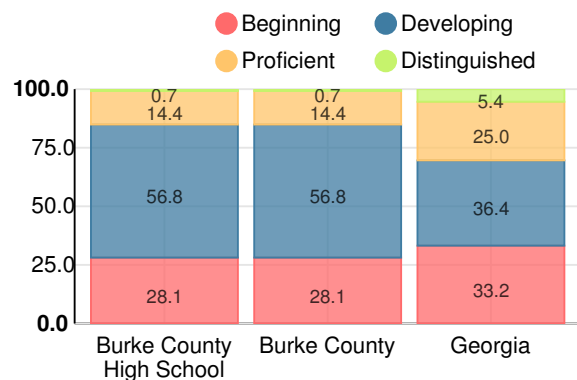

Financial Efficiency Star Rating

Per Pupil Expenditures

Race/Ethnicity

- Asian/Pacific Islander
- American Indian/Alaskan
- Black
- Hispanic
- Multi-racial
- White

Economically Disadvantaged (ED)

- ED
- Not ED

American Literature & Composition

Percent of students scoring in each performance level on 2019

Georgia Milestones

Coordinate Algebra/Algebra I

Percent of students scoring in each performance level on 2019

Georgia Milestones

Biology

Percent of students scoring in each performance level on 2019

Georgia Milestones

US History

Percent of students scoring in each performance level on 2019

Georgia Milestones

College & Career Readiness