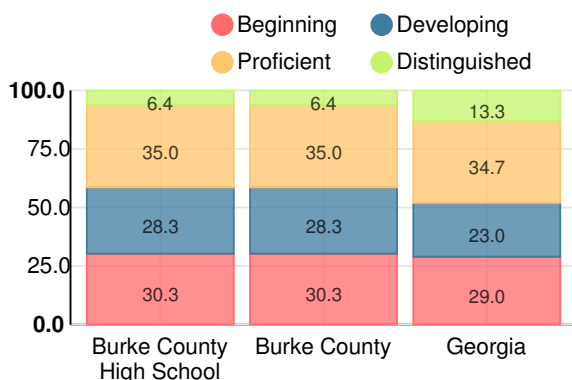

Financial Efficiency Star Rating

Per Pupil Expenditures

Race/Ethnicity

- Asian/Pacific Islander
- American Indian/Alaskan
- Black
- Hispanic
- Multi-racial
- White

Economically Disadvantaged (ED)

- ED
- Not ED

Students with Disability (SWD)

- SWD
- Not SWD

English Language Learners (ELL)

- ELL
- Not ELL

High School

CCRPI Score

Burke County High School

Indicator	2019
Content Mastery	59.4
Progress	84.8
Closing Gaps	79.6
Readiness	71.7
Graduation Rate	91.5
CCRPI Score	75.7

American Literature & Composition

Percent of students scoring in each performance level on 2019

Georgia Milestones

Coordinate Algebra/Algebra I

Percent of students scoring in each performance level on 2019

Georgia Milestones

Biology

Percent of students scoring in each performance level on 2019

Georgia Milestones

US History

Percent of students scoring in each performance level on 2019

Georgia Milestones

College & Career Readiness