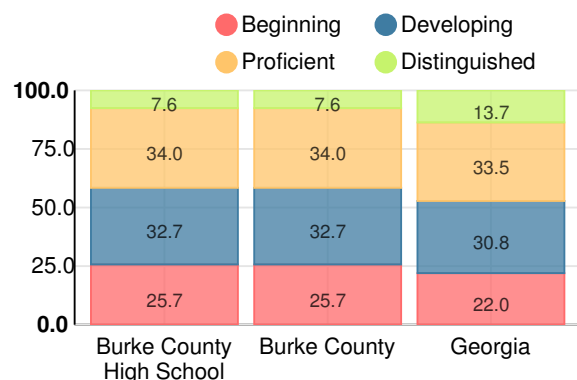

Financial Efficiency Star Rating

Per Pupil Expenditures

Race/Ethnicity

- Asian/Pacific Islander
- American Indian/Alaskan
- Black
- Hispanic
- Multi-racial
- White

Economically Disadvantaged (ED)

- ED
- Not ED

American Literature & Composition

Percent of students scoring in each performance level on 2019

Georgia Milestones

Coordinate Algebra/Algebra I

Percent of students scoring in each performance level on 2019

Georgia Milestones

Biology

Percent of students scoring in each performance level on 2019

Georgia Milestones

US History

Percent of students scoring in each performance level on 2019

Georgia Milestones

College & Career Readiness

Percent of 12th grade students who are college and career ready

Accelerated Course Taking

Percent of high school graduates earning high school credit for accelerated enrollment

Four-Year Graduation Rate

College Enrollment Rate