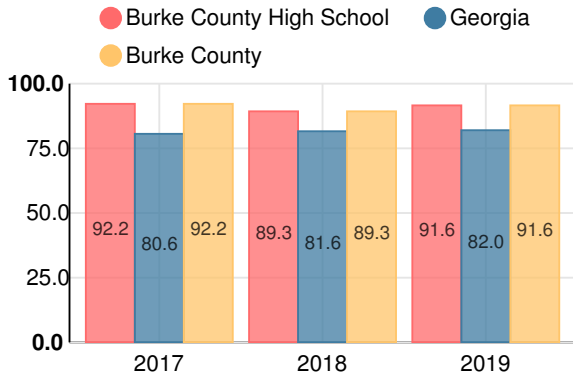

Georgia Milestones

Biology

Percent of students scoring in each performance level on 2019

Georgia Milestones

US History

Percent of students scoring in each performance level on 2019

Georgia Milestones

College & Career Readiness

Percent of 12th grade students who are college and career ready

Accelerated Course Taking

Percent of high school graduates earning high school credit for accelerated enrollment

Four-Year Graduation Rate

College Enrollment Rate