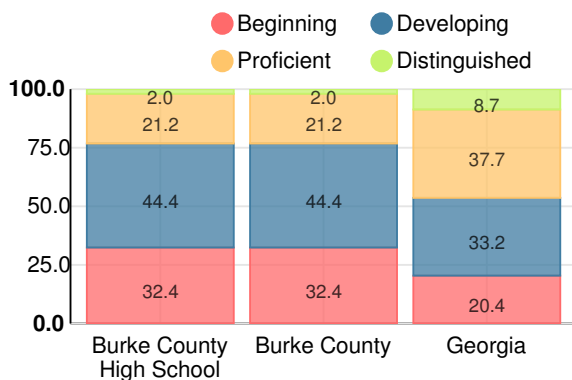

Financial Efficiency Star Rating

Per Pupil Expenditures

Race/Ethnicity

- Asian/Pacific Islander
- American Indian/Alaskan
- Black
- Hispanic
- Multi-racial
- White

Economically Disadvantaged (ED)

- ED
- Not ED

Students with Disability (SWD)

- SWD
- Not SWD

English Language Learners (ELL)

- ELL
- Not ELL

High School

CCRPI Score

Burke County High School

Indicator	2019
Content Mastery	59.4
Progress	84.8
Closing Gaps	79.6
Readiness	71.7
Graduation Rate	91.5
CCRPI Score	75.7

American Literature & Composition

Percent of students scoring in each performance level on 2019

Georgia Milestones

Coordinate Algebra/Algebra I

Percent of students scoring in each performance level on 2019

Georgia Milestones

Biology

Percent of students scoring in each performance level on 2019

Georgia Milestones

US History

Percent of students scoring in each performance level on 2019

Georgia Milestones

College & Career Readiness