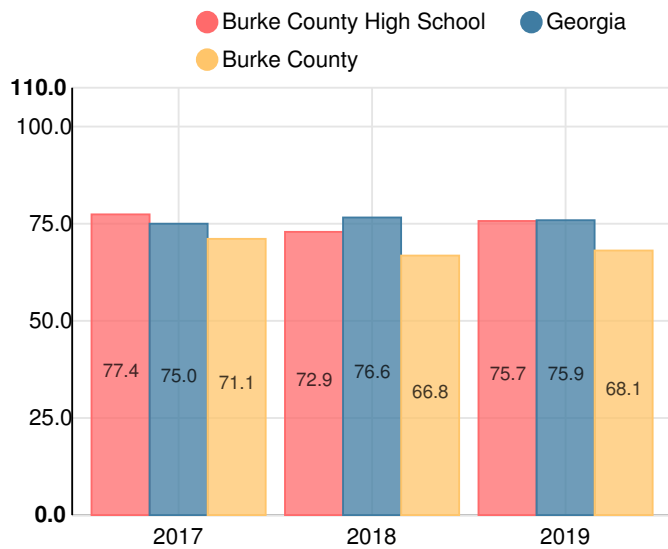

Burke County High School

1057 Burke Veterans Parkway, Waynesboro, GA 30830

(706) 554-6691

Grades: 9-12

Enrollment: 1207 students

Note: For information on educator qualifications and other federal reporting requirements, [click here](#). Discipline data are available in the [K-12 Student Discipline Dashboard](#).

Performance Snapshot

- Burke County High School's **overall performance is higher than 53% of schools in the state** and is higher than its district.
- Its students' **academic growth is higher than 62% of schools in the state**.
- **Its four-year graduation rate is 91.6%**, which is higher than 71% of high schools.
- **64.4% of graduates are college and career ready**.

School Wide

C75.7

Year	Burke County High School
2019	C
2018	C
2017	C
2016	D
2015	F

Grade conversion	
A	90 - 100
B	80 - 89.9
C	70 - 79.9
D	60 - 69.9
F	0 - 59.9

CCRPI Single Score