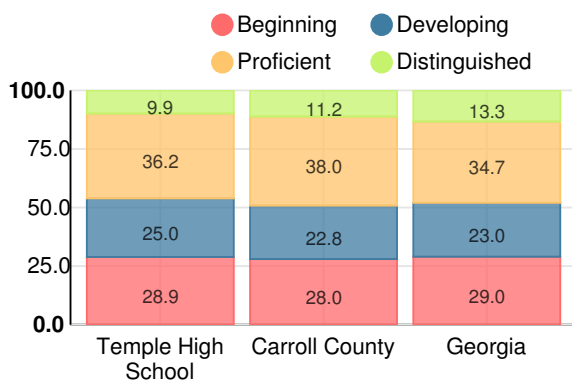

Financial Efficiency Star Rating

Per Pupil Expenditures

Race/Ethnicity

- Asian/Pacific Islander
- American Indian/Alaskan
- Black
- Hispanic
- Multi-racial
- White

Economically Disadvantaged (ED)

- ED
- Not ED

Students with Disability (SWD)

- SWD
- Not SWD

English Language Learners (ELL)

- ELL
- Not ELL

High School

CCRPI Score

Temple High School

Indicator	2019
Content Mastery	66.4
Progress	87.0
Closing Gaps	50.0
Readiness	78.4
Graduation Rate	92.4
CCRPI Score	76.6

American Literature & Composition

Percent of students scoring in each performance level on 2019

Georgia Milestones

Coordinate Algebra/Algebra I

Percent of students scoring in each performance level on 2019

Georgia Milestones

Biology

Percent of students scoring in each performance level on 2019

Georgia Milestones

US History

Percent of students scoring in each performance level on 2019

Georgia Milestones

College & Career Readiness