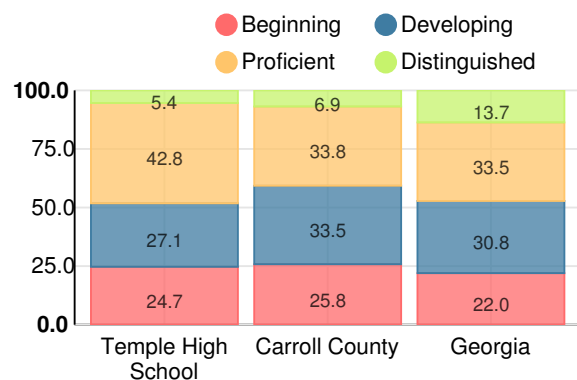

Financial Efficiency Star Rating

Per Pupil Expenditures

Race/Ethnicity

- Asian/Pacific Islander
- American Indian/Alaskan
- Black
- Hispanic
- Multi-racial
- White

Economically Disadvantaged (ED)

- ED
- Not ED

American Literature & Composition

Percent of students scoring in each performance level on 2019

Georgia Milestones

Coordinate Algebra/Algebra I

Percent of students scoring in each performance level on 2019

Georgia Milestones

Biology

Percent of students scoring in each performance level on 2019

Georgia Milestones

US History

Percent of students scoring in each performance level on 2019

Georgia Milestones

College & Career Readiness

Percent of 12th grade students who are college and career ready

Accelerated Course Taking

Percent of high school graduates earning high school credit for accelerated enrollment

Four-Year Graduation Rate

College Enrollment Rate