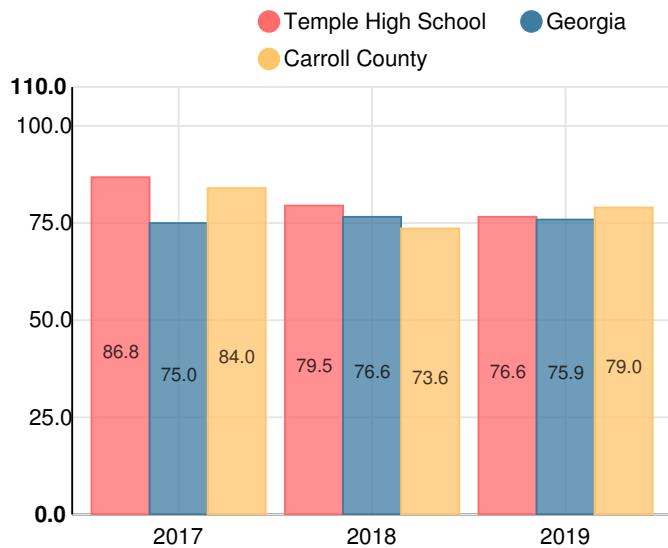

Discipline data are available in the [K-12 Student Discipline Dashboard](#).

Performance Snapshot

- Temple High School's **overall performance is higher than 56% of schools in the state** and is lower than its district.
- Its students' **academic growth is higher than 70% of schools in the state** and higher than its district.
- **Its four-year graduation rate is 91.6%**, which is **higher than 71% of high schools in the state** and similar to its district.
- **61.6% of graduates are college and career ready.**
- Temple High School is **Beating the Odds**, meaning that it performs better than similar schools.

School Wide

C76.6

Year	Temple High School
2019	C
2018	C
2017	B
2016	B
2015	C

Grade conversion	
A	90 - 100
B	80 - 89.9
C	70 - 79.9
D	60 - 69.9
F	0 - 59.9

CCRPI Single Score

Student Mobility Rate

17.9%

School Climate Star Rating