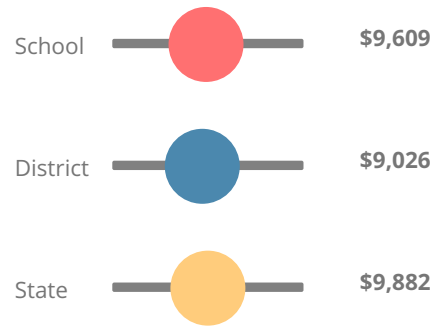

Discipline data are available in the [K-12 Student Discipline Dashboard](#).

Performance Snapshot

- Temple High School's **overall performance is higher than 56% of schools in the state** and is lower than its district.
- Its students' **academic growth is higher than 70% of schools in the state** and higher than its district.
- **Its four-year graduation rate is 91.6%**, which is **higher than 71% of high schools in the state** and similar to its district.
- **61.6% of graduates are college and career ready.**
- Temple High School is **Beating the Odds**, meaning that it performs better than similar schools.

School Wide

C76.6

Year	Temple High School
2019	C
2018	C
2017	B
2016	B
2015	C

Grade conversion	
A	90 - 100
B	80 - 89.9
C	70 - 79.9
D	60 - 69.9
F	0 - 59.9

CCRPI Single Score

Student Mobility Rate

17.9%

School Climate Star Rating

Financial Efficiency Star Rating

Per Pupil Expenditures

Race/Ethnicity

- Asian/Pacific Islander
- American Indian/Alaskan
- Black
- Hispanic
- Multi-racial
- White

Economically Disadvantaged (ED)

- ED
- Not ED