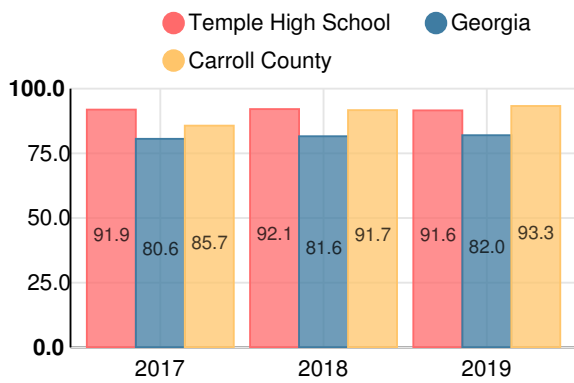

Georgia Milestones

Biology

Percent of students scoring in each performance level on 2019

Georgia Milestones

US History

Percent of students scoring in each performance level on 2019

Georgia Milestones

College & Career Readiness

Percent of 12th grade students who are college and career ready

Accelerated Course Taking

Percent of high school graduates earning high school credit for accelerated enrollment

Four-Year Graduation Rate

College Enrollment Rate