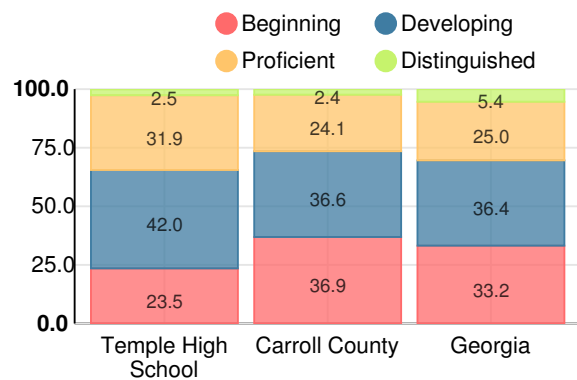

Financial Efficiency Star Rating

Per Pupil Expenditures

Race/Ethnicity

- Asian/Pacific Islander
- American Indian/Alaskan
- Black
- Hispanic
- Multi-racial
- White

Economically Disadvantaged (ED)

- ED
- Not ED

Students with Disability (SWD)

- SWD
- Not SWD

English Language Learners (ELL)

- ELL
- Not ELL

High School

CCRPI Score

Temple High School

Indicator	2019
Content Mastery	66.4
Progress	87.0
Closing Gaps	50.0
Readiness	78.4
Graduation Rate	92.4
CCRPI Score	76.6

American Literature & Composition

Percent of students scoring in each performance level on 2019

Georgia Milestones

Coordinate Algebra/Algebra I

Percent of students scoring in each performance level on 2019

Georgia Milestones

Biology

Percent of students scoring in each performance level on 2019

Georgia Milestones

US History

Percent of students scoring in each performance level on 2019

Georgia Milestones

College & Career Readiness