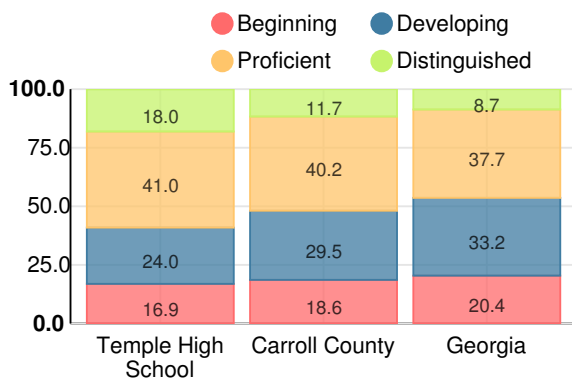

Financial Efficiency Star Rating

Per Pupil Expenditures

Race/Ethnicity

- Asian/Pacific Islander
- American Indian/Alaskan
- Black
- Hispanic
- Multi-racial
- White

Economically Disadvantaged (ED)

- ED
- Not ED

Students with Disability (SWD)

- SWD
- Not SWD

English Language Learners (ELL)

- ELL
- Not ELL

High School

CCRPI Score

Temple High School

Indicator	2019
Content Mastery	66.4
Progress	87.0
Closing Gaps	50.0
Readiness	78.4
Graduation Rate	92.4
CCRPI Score	76.6

American Literature & Composition

Percent of students scoring in each performance level on 2019

Georgia Milestones

Coordinate Algebra/Algebra I

Percent of students scoring in each performance level on 2019

Georgia Milestones

Biology

Percent of students scoring in each performance level on 2019

Georgia Milestones

US History

Percent of students scoring in each performance level on 2019

Georgia Milestones

College & Career Readiness