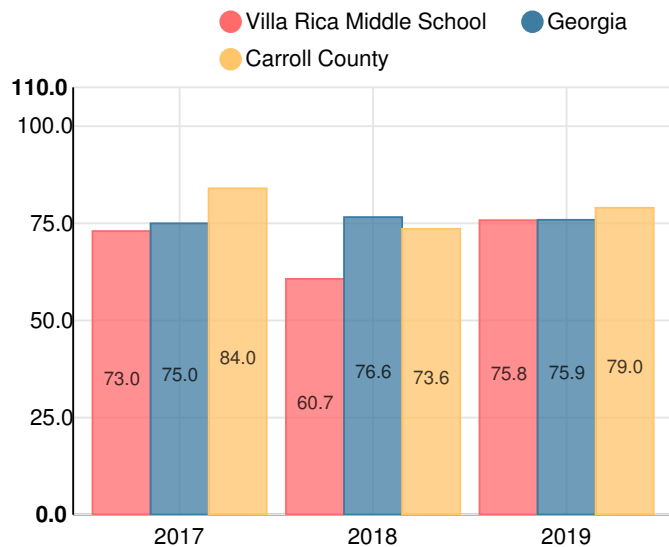

Villa Rica Middle School

614 Tumlin Lake Rd., Temple, GA 30179

770-459-0407

Grades: 6-8

Enrollment: 508 students

Note: For information on educator qualifications and other federal reporting requirements, [click here](#).

Discipline data are available in the [K-12 Student Discipline Dashboard](#).

Performance Snapshot

- Villa Rica Middle's **overall performance is higher than 53% of schools in the state** and is lower than its district.
- Its students' **academic growth is higher than 47% of schools in the state** and lower than its district.
- **59.3% of its 8th grade students are reading at or above the grade level target**.

School Wide

C75.8

Year	Villa Rica Middle School
2019	C
2018	D
2017	C
2016	C
2015	D

Grade conversion	
A	90 - 100
B	80 - 89.9
C	70 - 79.9
D	60 - 69.9
F	0 - 59.9

CCRPI Single Score