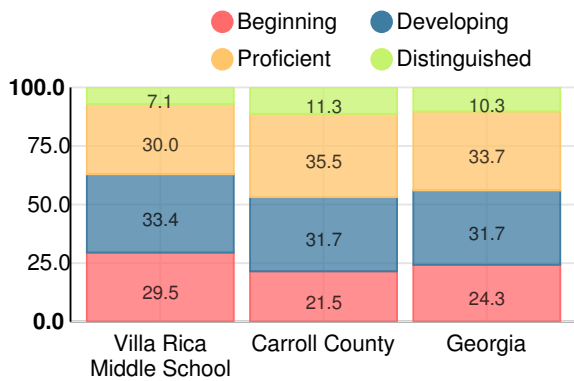

Middle School

CCRPI Score

Villa Rica Middle School

Indicator	2019
Content Mastery	61.3
Progress	80.7
Closing Gaps	87.5
Readiness	80.1
CCRPI Score	75.8

English

Percent of students scoring in each performance level on 2019 Georgia Milestones for middle school grades