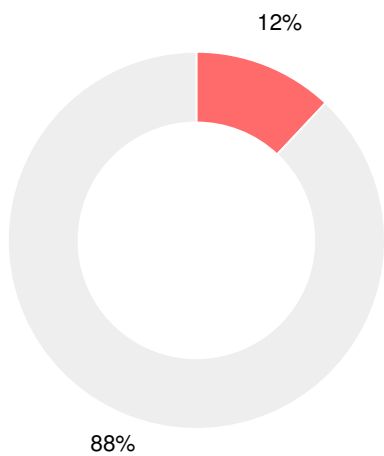

Students with Disability (SWD)

- SWD
- Not SWD