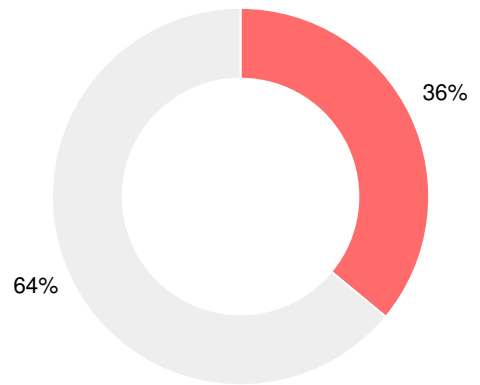

Economically Disadvantaged (ED)

- ED
- Not ED