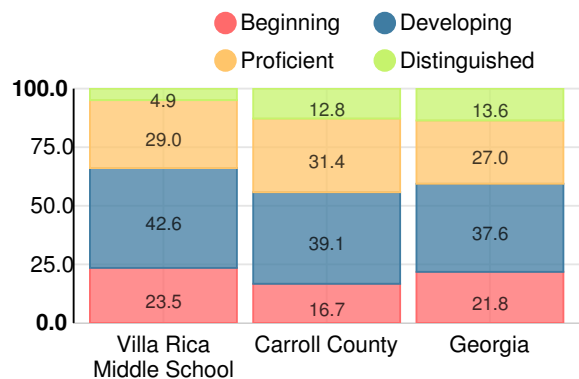

Social Studies

Percent of students scoring in each performance level on 2019 Georgia Milestones for middle school grades