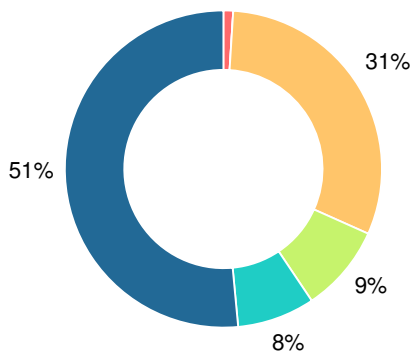

## CCRPI Single Score

Student Mobility Rate

17.0%

School Climate Star Rating

Financial Efficiency Star Rating

Per Pupil Expenditures

Race/Ethnicity

- Asian/Pacific Islander
- American Indian/Alaskan
- Black
- Hispanic
- Multi-racial
- White