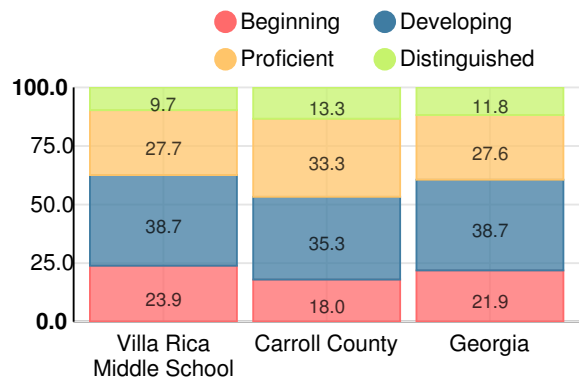

Mathematics

Percent of students scoring in each performance level on 2019 Georgia Milestones for middle school grades