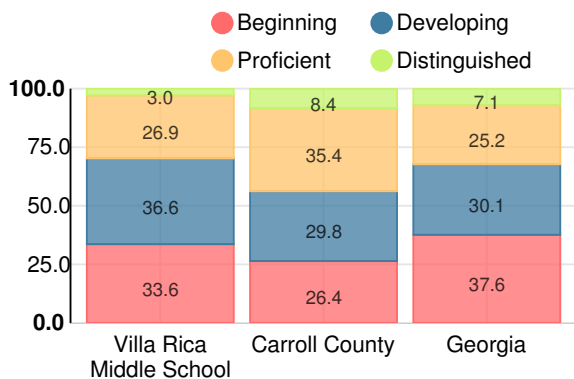

### Villa Rica Middle School

Indicator	2019
Content Mastery	61.3
Progress	80.7
Closing Gaps	87.5
Readiness	80.1
<b>CCRPI Score</b>	<b>75.8</b>

### English

Percent of students scoring in each performance level on 2019 Georgia Milestones for middle school grades

### Mathematics

Percent of students scoring in each performance level on 2019 Georgia Milestones for middle school grades

### Science

Percent of students scoring in each performance level on 2019 Georgia Milestones for middle school grades