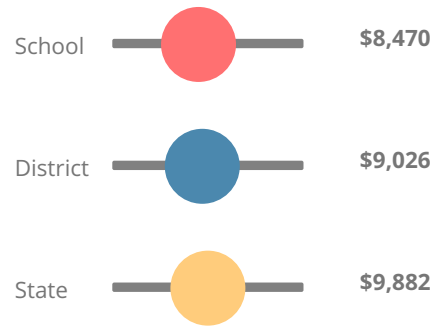

## CCRPI Single Score

Student Mobility Rate

17.0%

School Climate Star Rating

Financial Efficiency Star Rating

Per Pupil Expenditures

Race/Ethnicity

- Asian/Pacific Islander
- American Indian/Alaskan
- Black
- Hispanic
- Multi-racial
- White