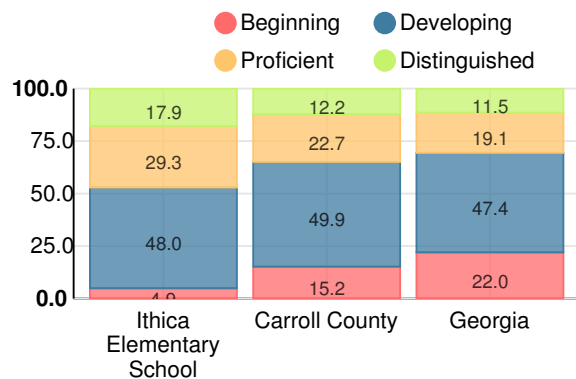

Financial Efficiency Star Rating

Per Pupil Expenditures

Race/Ethnicity

- Asian/Pacific Islander
- American Indian/Alaskan
- Black
- Hispanic
- Multi-racial
- White

Economically Disadvantaged (ED)

- ED
- Not ED

English

Percent of students scoring in each performance level on 2019 Georgia Milestones for elementary grades

Mathematics

Percent of students scoring in each performance level on 2019 Georgia Milestones for elementary grades

Science

Percent of students scoring in each performance level on 2019 Georgia Milestones for elementary grades

Social Studies

Percent of students scoring in each performance level on 2019 Georgia Milestones for elementary grades