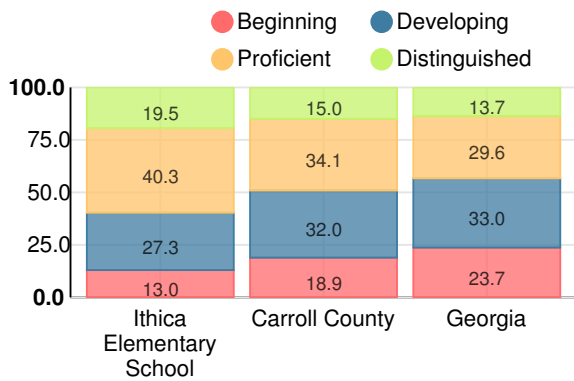

Financial Efficiency Star Rating

Per Pupil Expenditures

Race/Ethnicity

- Asian/Pacific Islander
- American Indian/Alaskan
- Black
- Hispanic
- Multi-racial
- White

Economically Disadvantaged (ED)

- ED
- Not ED

Students with Disability (SWD)

- SWD
- Not SWD

English Language Learners (ELL)

- ELL
- Not ELL

Elementary

CCRPI Score

Ithica Elementary School

Indicator	2019
Content Mastery	89.2
Progress	92.4
Closing Gaps	100.0
Readiness	85.1
CCRPI Score	91.1

English

Percent of students scoring in each performance level on 2019 Georgia Milestones for elementary grades

Mathematics

Percent of students scoring in each performance level on 2019 Georgia Milestones for elementary grades

Science

Percent of students scoring in each performance level on 2019 Georgia Milestones for elementary grades

Social Studies

Percent of students scoring in each performance level on 2019 Georgia Milestones for elementary grades