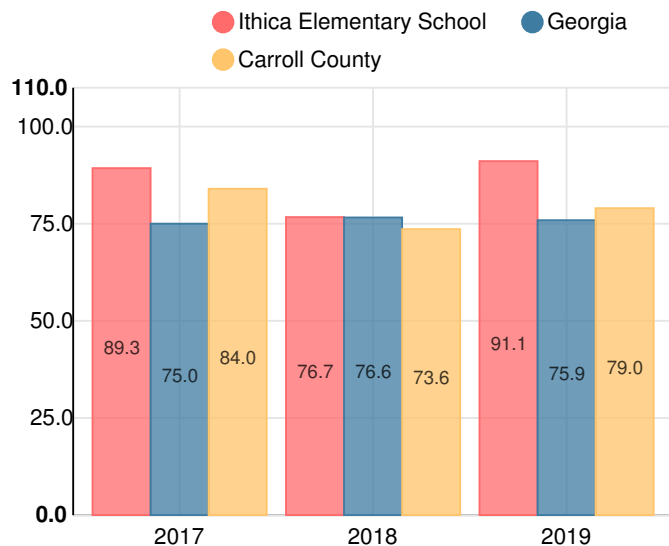

Ithica Elementary School

75 Whitworth Rd, Villa Rica, GA 30180

678-840-5101

Grades: K-5

Enrollment: 712 students

Note: For information on educator qualifications and other federal reporting requirements, [click here](#).

Discipline data are available in the [K-12 Student Discipline Dashboard](#).

Performance Snapshot

- Ithica Elementary's **overall performance is higher than 92% of schools in the state** and is higher than its district.
- Its students' **academic growth is higher than 81% of schools in the state** and higher than its district.
- **56.9% of its 3rd grade students are reading at or above the grade level target.**
- Ithica Elementary is **Beating the Odds**, meaning that it performs better than similar schools.

School Wide

A91.1

Year	Ithica Elementary School
2019	A
2018	C
2017	B
2016	B
2015	C

Grade conversion	
A	90 - 100
B	80 - 89.9
C	70 - 79.9
D	60 - 69.9
F	0 - 59.9

CCRPI Single Score