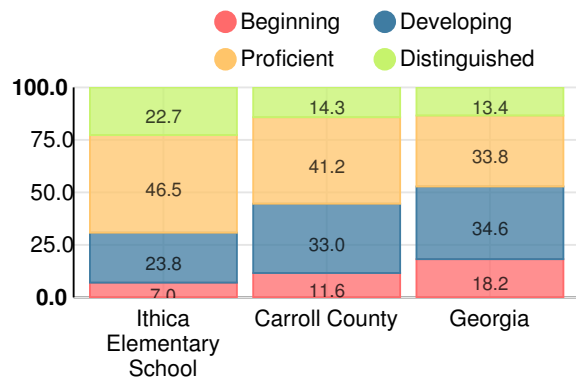

Financial Efficiency Star Rating

Per Pupil Expenditures

Race/Ethnicity

- Asian/Pacific Islander
- American Indian/Alaskan
- Black
- Hispanic
- Multi-racial
- White

Economically Disadvantaged (ED)

- ED
- Not ED

Students with Disability (SWD)

- SWD
- Not SWD

English Language Learners (ELL)

- ELL
- Not ELL

Elementary

CCRPI Score

Ithica Elementary School

Indicator	2019
Content Mastery	89.2
Progress	92.4
Closing Gaps	100.0
Readiness	85.1
CCRPI Score	91.1

English

Percent of students scoring in each performance level on 2019 Georgia Milestones for elementary grades

Mathematics

Percent of students scoring in each performance level on 2019 Georgia Milestones for elementary grades

Science

Percent of students scoring in each performance level on 2019 Georgia Milestones for elementary grades

Social Studies

Percent of students scoring in each performance level on 2019 Georgia Milestones for elementary grades