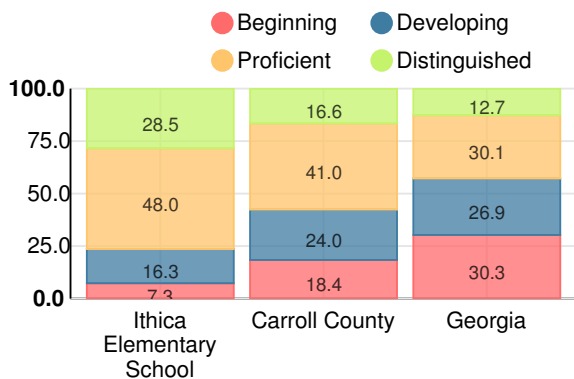

Financial Efficiency Star Rating

Per Pupil Expenditures

Race/Ethnicity

- Asian/Pacific Islander
- American Indian/Alaskan
- Black
- Hispanic
- Multi-racial
- White

Economically Disadvantaged (ED)

- ED
- Not ED

English

Percent of students scoring in each performance level on 2019 Georgia Milestones for elementary grades

Mathematics

Percent of students scoring in each performance level on 2019 Georgia Milestones for elementary grades

Science

Percent of students scoring in each performance level on 2019 Georgia Milestones for elementary grades

Social Studies

Percent of students scoring in each performance level on 2019 Georgia Milestones for elementary grades