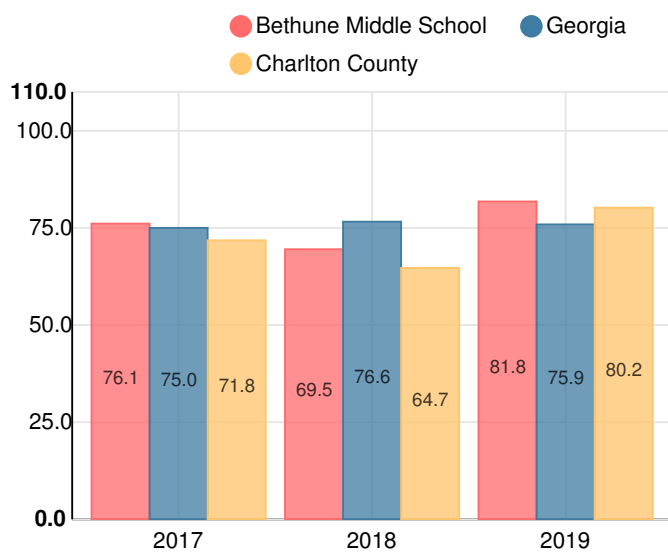

Bethune Middle School

 285 Little Phoebe Church Road, Folkston, GA 31537

 912-496-2360

 Grades: 4-8

 Enrollment: 590 students

Note: For information on educator qualifications and other federal reporting requirements, [click here](#). Discipline data are available in the [K-12 Student Discipline Dashboard](#).

Performance Snapshot

- Bethune Middle School's **overall performance is higher than 74% of schools in the state** and is similar to its district.
- Its elementary students' **academic growth is higher than 87% of elementary schools in the state** and higher than its district.
- Its middle school students' **academic growth is higher than 89% of middle schools in the state** and lower than its district.
- 60.0% of its 8th grade students are reading at or above the grade level target.**
- Bethune Middle School is **Beating the Odds**, meaning that it performs better than similar schools.

School Wide

B81.8

Year	Bethune Middle School
2019	B
2018	D
2017	C
2016	D
2015	D

Grade conversion	
A	90 - 100
B	80 - 89.9
C	70 - 79.9
D	60 - 69.9
F	0 - 59.9

CCRPI Single Score

Student Mobility Rate

14.7%

School Climate Star Rating