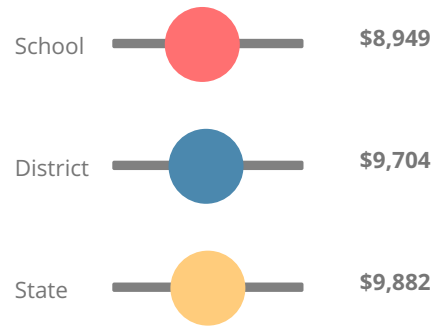

Student Mobility Rate

14.7%

School Climate Star Rating

Financial Efficiency Star Rating

Per Pupil Expenditures