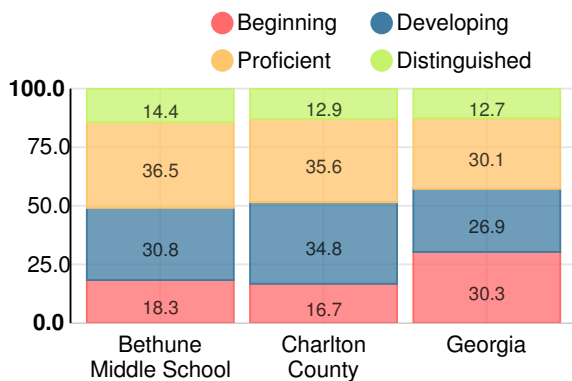

Financial Efficiency Star Rating

Per Pupil Expenditures

Race/Ethnicity

- Asian/Pacific Islander
- American Indian/Alaskan
- Black
- Hispanic
- Multi-racial
- White

Economically Disadvantaged (ED)

- ED
- Not ED

Students with Disability (SWD)

- SWD
- Not SWD

English Language Learners (ELL)

- ELL
- Not ELL

Elementary

CCRPI Score

Bethune Middle School

Indicator	2019
Content Mastery	64.8
Progress	94.5
Closing Gaps	97.7
Readiness	79.5
CCRPI Score	83.1

English

Percent of students scoring in each performance level on 2019 Georgia Milestones for elementary grades

Mathematics

Percent of students scoring in each performance level on 2019 Georgia Milestones for elementary grades

Science

Percent of students scoring in each performance level on 2019 Georgia Milestones for elementary grades

Social Studies

Percent of students scoring in each performance level on 2019 Georgia Milestones for elementary grades