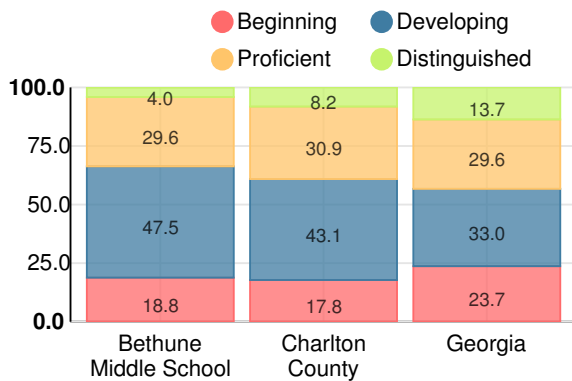

Financial Efficiency Star Rating

Per Pupil Expenditures

Race/Ethnicity

- Asian/Pacific Islander
- American Indian/Alaskan
- Black
- Hispanic
- Multi-racial
- White

Economically Disadvantaged (ED)

- ED
- Not ED

Students with Disability (SWD)

- SWD
- Not SWD

English Language Learners (ELL)

- ELL
- Not ELL

Elementary

CCRPI Score

Bethune Middle School

Indicator	2019
Content Mastery	64.8
Progress	94.5
Closing Gaps	97.7
Readiness	79.5
CCRPI Score	83.1

English

Percent of students scoring in each performance level on 2019 Georgia Milestones for elementary grades

Mathematics

Percent of students scoring in each performance level on 2019 Georgia Milestones for elementary grades

Science

Percent of students scoring in each performance level on 2019 Georgia Milestones for elementary grades

Social Studies

Percent of students scoring in each performance level on 2019 Georgia Milestones for elementary grades