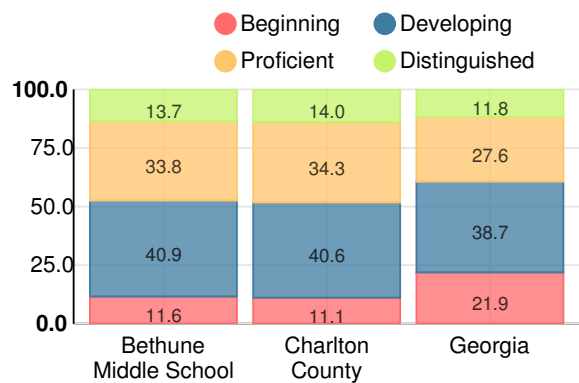

Science

Percent of students scoring in each performance level on 2019 Georgia Milestones for elementary grades

Social Studies

Percent of students scoring in each performance level on 2019 Georgia Milestones for elementary grades

Percent of students in grade 5 achieving Lexile measure equal to or greater than 920

Middle School

CCRPI Score

Bethune Middle School

Indicator	2019
Content Mastery	65.2
Progress	93.3
Closing Gaps	82.5
Readiness	81.4
CCRPI Score	80.9

English

Percent of students scoring in each performance level on 2019
Georgia Milestones for middle school grades

Mathematics

Percent of students scoring in each performance level on 2019
Georgia Milestones for middle school grades

Science

Percent of students scoring in each performance level on 2019
Georgia Milestones for middle school grades

Social Studies

Percent of students scoring in each performance level on 2019
Georgia Milestones for middle school grades