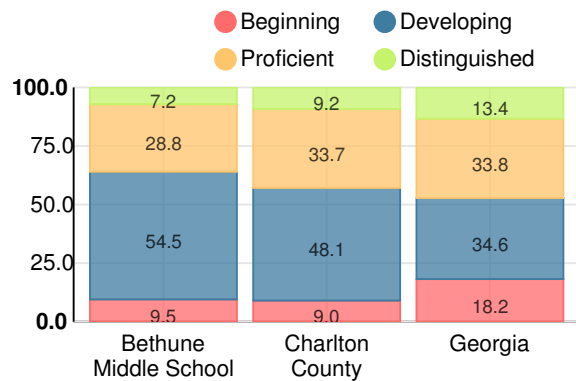

Financial Efficiency Star Rating

Per Pupil Expenditures

Race/Ethnicity

- Asian/Pacific Islander
- American Indian/Alaskan
- Black
- Hispanic
- Multi-racial
- White

Economically Disadvantaged (ED)

- ED
- Not ED

Students with Disability (SWD)

- SWD
- Not SWD

English Language Learners (ELL)

- ELL
- Not ELL

Elementary

CCRPI Score

Bethune Middle School

Indicator	2019
Content Mastery	64.8
Progress	94.5
Closing Gaps	97.7
Readiness	79.5
CCRPI Score	83.1

English

Percent of students scoring in each performance level on 2019 Georgia Milestones for elementary grades

Mathematics

Percent of students scoring in each performance level on 2019 Georgia Milestones for elementary grades

Science

Percent of students scoring in each performance level on 2019 Georgia Milestones for elementary grades

Social Studies

Percent of students scoring in each performance level on 2019 Georgia Milestones for elementary grades