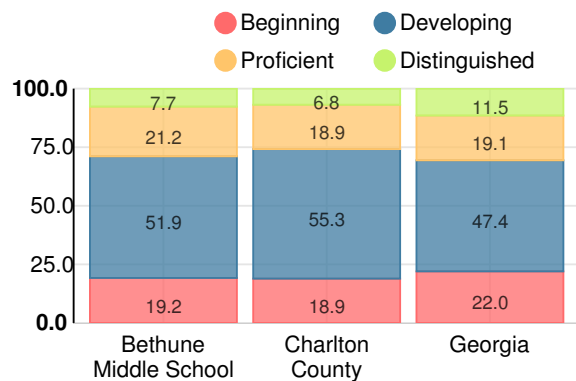

Performance Snapshot

- Bethune Middle School's **overall performance is higher than 74% of schools in the state** and is similar to its district.
- Its elementary students' **academic growth is higher than 87% of elementary schools in the state** and higher than its district.
- Its middle school students' **academic growth is higher than 89% of middle schools in the state** and lower than its district.
- 60.0% of its 8th grade students are reading at or above the grade level target.**
- Bethune Middle School is **Beating the Odds**, meaning that it performs better than similar schools.

Financial Efficiency Star Rating

Per Pupil Expenditures

Race/Ethnicity

- Asian/Pacific Islander
- American Indian/Alaskan
- Black
- Hispanic
- Multi-racial
- White

Economically Disadvantaged (ED)

- ED
- Not ED

English

Percent of students scoring in each performance level on 2019 Georgia Milestones for elementary grades

Mathematics

Percent of students scoring in each performance level on 2019 Georgia Milestones for elementary grades

Science

Percent of students scoring in each performance level on 2019 Georgia Milestones for elementary grades

Social Studies

Percent of students scoring in each performance level on 2019 Georgia Milestones for elementary grades