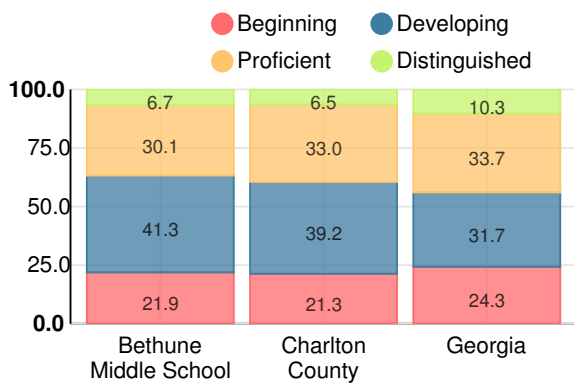

Science

Percent of students scoring in each performance level on 2019 Georgia Milestones for elementary grades

Social Studies

Percent of students scoring in each performance level on 2019 Georgia Milestones for elementary grades

Percent of students in grade 5 achieving Lexile measure equal to or greater than 920

Middle School

CCRPI Score

Bethune Middle School

Indicator	2019
Content Mastery	65.2
Progress	93.3
Closing Gaps	82.5
Readiness	81.4
CCRPI Score	80.9

English

Percent of students scoring in each performance level on 2019
Georgia Milestones for middle school grades

Mathematics

Percent of students scoring in each performance level on 2019
Georgia Milestones for middle school grades

Science

Percent of students scoring in each performance level on 2019
Georgia Milestones for middle school grades

Social Studies

Percent of students scoring in each performance level on 2019
Georgia Milestones for middle school grades