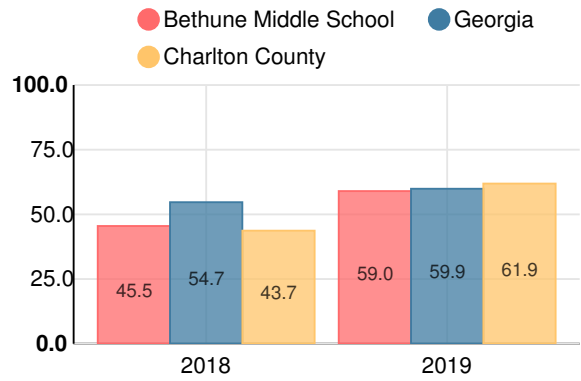

**Reading at or above the Grade Level Target
(5th Grade)**

Percent of students in grade 5 achieving Lexile measure equal to or greater than 920