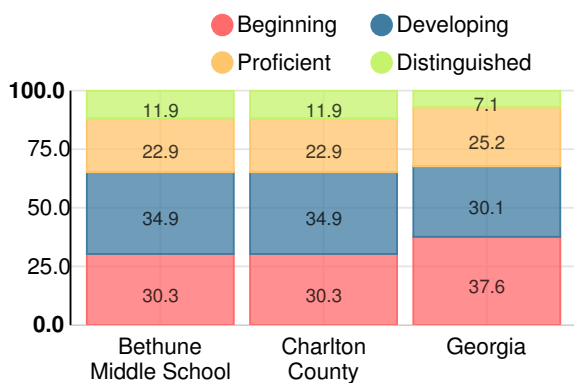

Financial Efficiency Star Rating

Per Pupil Expenditures

Race/Ethnicity

- Asian/Pacific Islander
- American Indian/Alaskan
- Black
- Hispanic
- Multi-racial
- White

Economically Disadvantaged (ED)

- ED
- Not ED

Percent of students in grade 5 achieving Lexile measure equal to or greater than 920

Middle School

CCRPI Score

Bethune Middle School

Indicator	2019
Content Mastery	65.2
Progress	93.3
Closing Gaps	82.5
Readiness	81.4
CCRPI Score	80.9

English

Percent of students scoring in each performance level on 2019
Georgia Milestones for middle school grades

Mathematics

Percent of students scoring in each performance level on 2019
Georgia Milestones for middle school grades

Science

Percent of students scoring in each performance level on 2019
Georgia Milestones for middle school grades

Social Studies

Percent of students scoring in each performance level on 2019
Georgia Milestones for middle school grades