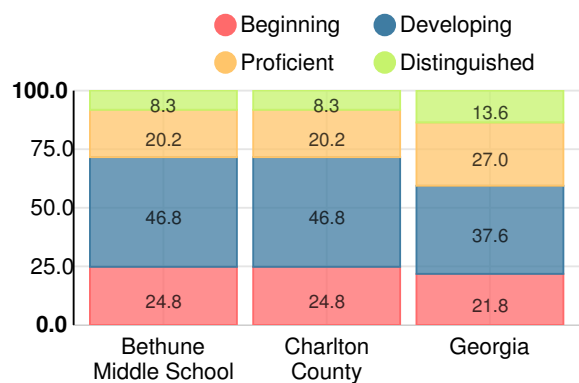

Performance Snapshot

- Bethune Middle School's **overall performance is higher than 74% of schools in the state** and is similar to its district.
- Its elementary students' **academic growth is higher than 87% of elementary schools in the state** and higher than its district.
- Its middle school students' **academic growth is higher than 89% of middle schools in the state** and lower than its district.
- 60.0% of its 8th grade students are reading at or above the grade level target.**
- Bethune Middle School is **Beating the Odds**, meaning that it performs better than similar schools.

Percent of students in grade 5 achieving Lexile measure equal to or greater than 920

Middle School

CCRPI Score

Bethune Middle School

Indicator	2019
Content Mastery	65.2
Progress	93.3
Closing Gaps	82.5
Readiness	81.4
CCRPI Score	80.9

English

Percent of students scoring in each performance level on 2019
Georgia Milestones for middle school grades

Mathematics

Percent of students scoring in each performance level on 2019
Georgia Milestones for middle school grades

Science

Percent of students scoring in each performance level on 2019
Georgia Milestones for middle school grades

Social Studies

Percent of students scoring in each performance level on 2019
Georgia Milestones for middle school grades