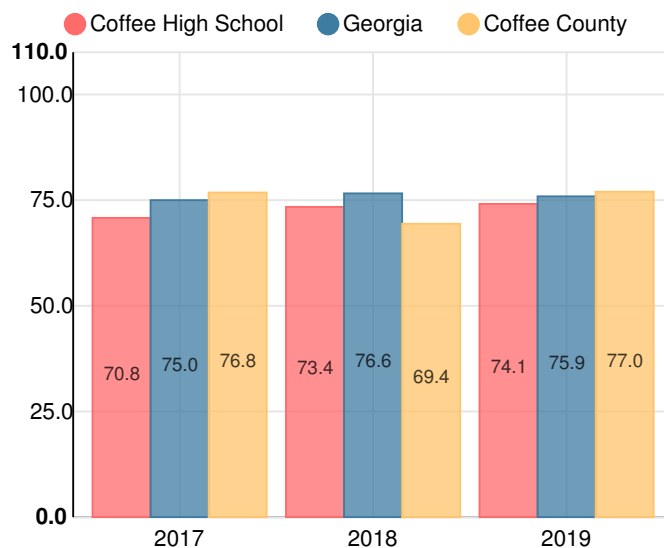

Coffee High School

 159 Trojan Way, Douglas, GA 31533

 912-384-2094

 Grades: 9-12

 Enrollment: 1334 students

Note: For information on educator qualifications and other federal reporting requirements, [click here](#).
Discipline data are available in the [K-12 Student Discipline Dashboard](#).

Performance Snapshot

- Coffee County High School's **overall performance is higher than 47% of schools in the state** and is lower than its district.
- Its students' **academic growth is higher than 23% of schools in the state** and lower than its district.
- Its four-year graduation rate is 88.1%**, which is **higher than 49% of high schools in the state** and higher than its district.
- 65.8% of graduates are college and career ready.**

School Wide

C74.1

Year	Coffee High School
2019	C
2018	C
2017	C
2016	D
2015	D

Grade conversion	
A	90 - 100
B	80 - 89.9
C	70 - 79.9
D	60 - 69.9
F	0 - 59.9

CCRPI Single Score

Student Mobility Rate

12.1%

School Climate Star Rating