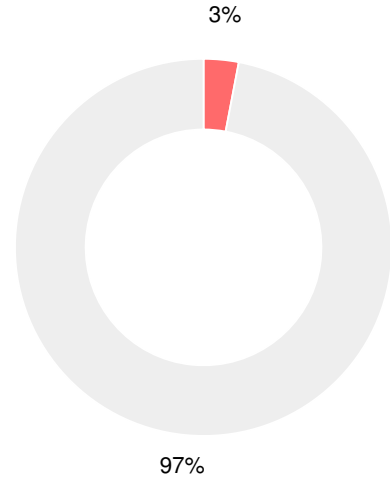

Financial Efficiency Star Rating

Per Pupil Expenditures

Race/Ethnicity

- Asian/Pacific Islander
- American Indian/Alaskan
- Black
- Hispanic
- Multi-racial
- White

Economically Disadvantaged (ED)

- ED
- Not ED

Students with Disability (SWD)

- SWD
- Not SWD

English Language Learners (ELL)

- ELL
- Not ELL

High School

CCRPI Score

Coffee High School

Indicator	2019
Content Mastery	66.5
Progress	73.6
Closing Gaps	76.9
Readiness	74.2
Graduation Rate	88.6
CCRPI Score	74.1