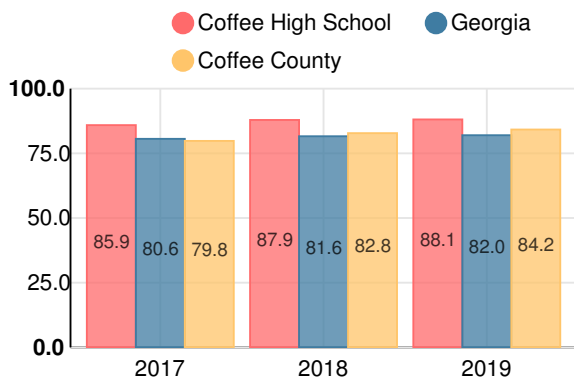

Performance Snapshot

- Coffee County High School's **overall performance is higher than 47% of schools in the state** and is lower than its district.
- Its students' **academic growth is higher than 23% of schools in the state** and lower than its district.
- Its four-year graduation rate is 88.1%**, which is **higher than 49% of high schools in the state** and higher than its district.
- 65.8% of graduates are college and career ready.**

Georgia Milestones

Biology

Percent of students scoring in each performance level on 2019

Georgia Milestones

US History

Percent of students scoring in each performance level on 2019

Georgia Milestones

College & Career Readiness

Percent of 12th grade students who are college and career ready

Accelerated Course Taking

Percent of high school graduates earning high school credit for accelerated enrollment

Four-Year Graduation Rate

College Enrollment Rate