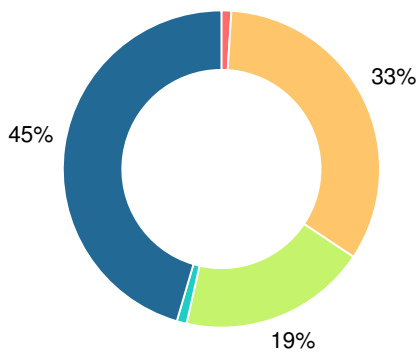

Financial Efficiency Star Rating

Per Pupil Expenditures

Race/Ethnicity

- Asian/Pacific Islander
- American Indian/Alaskan
- Black
- Hispanic
- Multi-racial
- White

Economically Disadvantaged (ED)

- ED
- Not ED

Students with Disability (SWD)

- SWD
- Not SWD

English Language Learners (ELL)

- ELL
- Not ELL

High School

CCRPI Score

Coffee High School

Indicator	2019
Content Mastery	66.5
Progress	73.6
Closing Gaps	76.9
Readiness	74.2
Graduation Rate	88.6
CCRPI Score	74.1