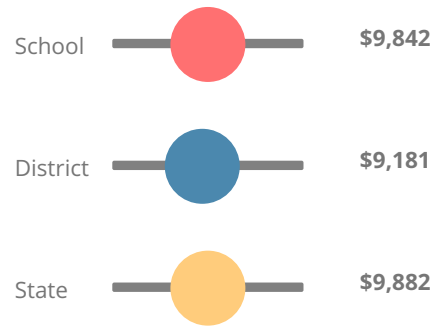

School Wide

C74.1

Year	Coffee High School
2019	C
2018	C
2017	C
2016	D
2015	D

Grade conversion	
A	90 - 100
B	80 - 89.9
C	70 - 79.9
D	60 - 69.9
F	0 - 59.9

CCRPI Single Score

Student Mobility Rate

12.1%

School Climate Star Rating

Financial Efficiency Star Rating

Per Pupil Expenditures

Race/Ethnicity

- Asian/Pacific Islander
- American Indian/Alaskan
- Black
- Hispanic
- Multi-racial
- White

Economically Disadvantaged (ED)

- ED
- Not ED