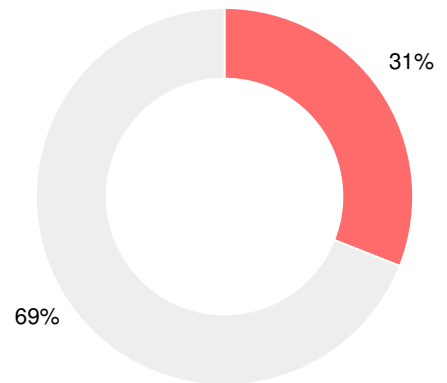

Financial Efficiency Star Rating

Per Pupil Expenditures

Race/Ethnicity

- Asian/Pacific Islander
- American Indian/Alaskan
- Black
- Hispanic
- Multi-racial
- White

Economically Disadvantaged (ED)

- ED
- Not ED

Students with Disability (SWD)

- SWD
- Not SWD

English Language Learners (ELL)

- ELL
- Not ELL

High School

CCRPI Score

Coffee High School

Indicator	2019
Content Mastery	66.5
Progress	73.6
Closing Gaps	76.9
Readiness	74.2
Graduation Rate	88.6
CCRPI Score	74.1