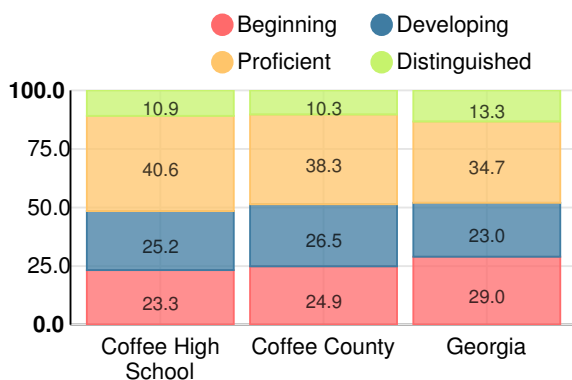

Financial Efficiency Star Rating

Per Pupil Expenditures

Race/Ethnicity

- Asian/Pacific Islander
- American Indian/Alaskan
- Black
- Hispanic
- Multi-racial
- White

Economically Disadvantaged (ED)

- ED
- Not ED

Students with Disability (SWD)

- SWD
- Not SWD

English Language Learners (ELL)

- ELL
- Not ELL

High School

CCRPI Score

Coffee High School

Indicator	2019
Content Mastery	66.5
Progress	73.6
Closing Gaps	76.9
Readiness	74.2
Graduation Rate	88.6
CCRPI Score	74.1

American Literature & Composition

Percent of students scoring in each performance level on 2019

Georgia Milestones

Coordinate Algebra/Algebra I

Percent of students scoring in each performance level on 2019

Georgia Milestones

Biology

Percent of students scoring in each performance level on 2019

Georgia Milestones

US History

Percent of students scoring in each performance level on 2019

Georgia Milestones

College & Career Readiness