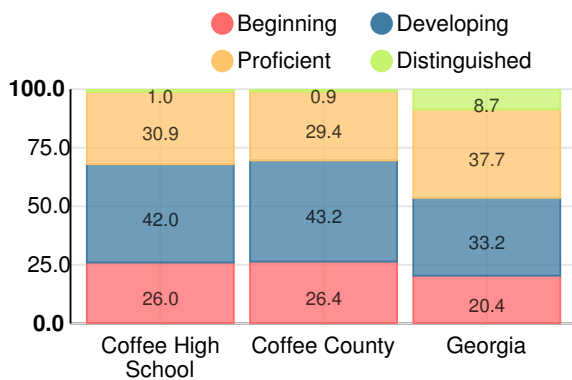

Financial Efficiency Star Rating

Per Pupil Expenditures

Race/Ethnicity

- Asian/Pacific Islander
- American Indian/Alaskan
- Black
- Hispanic
- Multi-racial
- White

Economically Disadvantaged (ED)

- ED
- Not ED

Students with Disability (SWD)

- SWD
- Not SWD

English Language Learners (ELL)

- ELL
- Not ELL

High School

CCRPI Score

Coffee High School

Indicator	2019
Content Mastery	66.5
Progress	73.6
Closing Gaps	76.9
Readiness	74.2
Graduation Rate	88.6
CCRPI Score	74.1

American Literature & Composition

Percent of students scoring in each performance level on 2019

Georgia Milestones

Coordinate Algebra/Algebra I

Percent of students scoring in each performance level on 2019