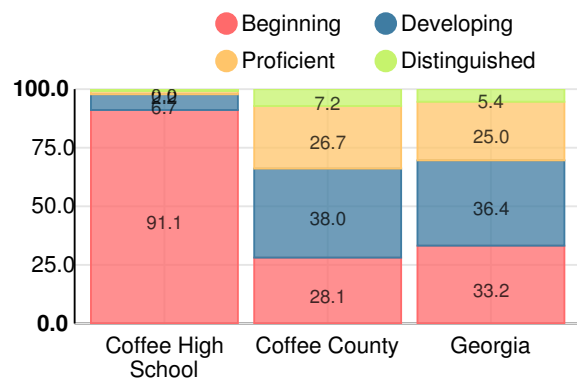

Financial Efficiency Star Rating

Per Pupil Expenditures

Race/Ethnicity

- Asian/Pacific Islander
- American Indian/Alaskan
- Black
- Hispanic
- Multi-racial
- White

Economically Disadvantaged (ED)

- ED
- Not ED

Students with Disability (SWD)

- SWD
- Not SWD

English Language Learners (ELL)

- ELL
- Not ELL

High School

CCRPI Score

Coffee High School

Indicator	2019
Content Mastery	66.5
Progress	73.6
Closing Gaps	76.9
Readiness	74.2
Graduation Rate	88.6
CCRPI Score	74.1

American Literature & Composition

Percent of students scoring in each performance level on 2019

Georgia Milestones

Coordinate Algebra/Algebra I

Percent of students scoring in each performance level on 2019

Georgia Milestones

Biology

Percent of students scoring in each performance level on 2019

Georgia Milestones

US History

Percent of students scoring in each performance level on 2019

Georgia Milestones

College & Career Readiness