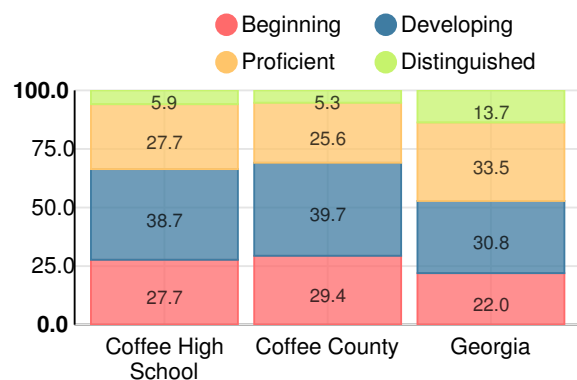

Financial Efficiency Star Rating

Per Pupil Expenditures

Race/Ethnicity

- Asian/Pacific Islander
- American Indian/Alaskan
- Black
- Hispanic
- Multi-racial
- White

Economically Disadvantaged (ED)

- ED
- Not ED

Students with Disability (SWD)

- SWD
- Not SWD

English Language Learners (ELL)

- ELL
- Not ELL

High School

CCRPI Score

Coffee High School

Indicator	2019
Content Mastery	66.5
Progress	73.6
Closing Gaps	76.9
Readiness	74.2
Graduation Rate	88.6
CCRPI Score	74.1

American Literature & Composition

Percent of students scoring in each performance level on 2019

Georgia Milestones

Coordinate Algebra/Algebra I

Percent of students scoring in each performance level on 2019

Georgia Milestones

Biology

Percent of students scoring in each performance level on 2019

Georgia Milestones

US History

Percent of students scoring in each performance level on 2019

Georgia Milestones

College & Career Readiness