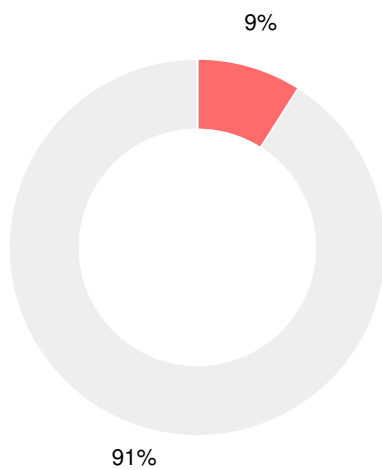

Financial Efficiency Star Rating

Per Pupil Expenditures

Race/Ethnicity

- Asian/Pacific Islander
- American Indian/Alaskan
- Black
- Hispanic
- Multi-racial
- White

Economically Disadvantaged (ED)

- ED
- Not ED

Students with Disability (SWD)

- SWD
- Not SWD

English Language Learners (ELL)

- ELL
- Not ELL

High School

CCRPI Score

Coffee High School

Indicator	2019
Content Mastery	66.5
Progress	73.6
Closing Gaps	76.9
Readiness	74.2
Graduation Rate	88.6
CCRPI Score	74.1