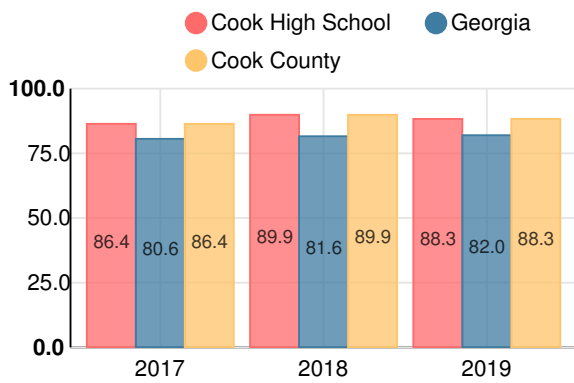

Four-Year Graduation Rate