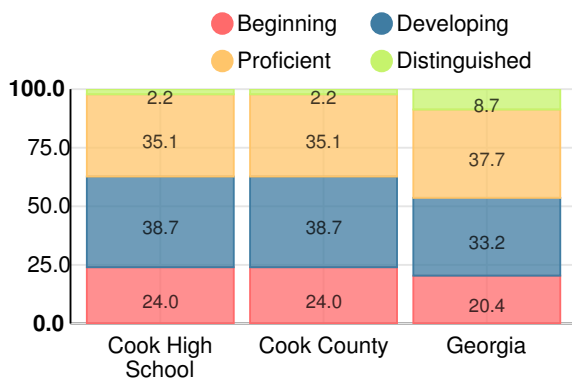

High School

CCRPI Score

Cook High School

Indicator	2019
Content Mastery	59.9
Progress	73.2
Closing Gaps	72.2
Readiness	73.5
Graduation Rate	89.1
CCRPI Score	71.5

American Literature & Composition

Percent of students scoring in each performance level on 2019

Georgia Milestones