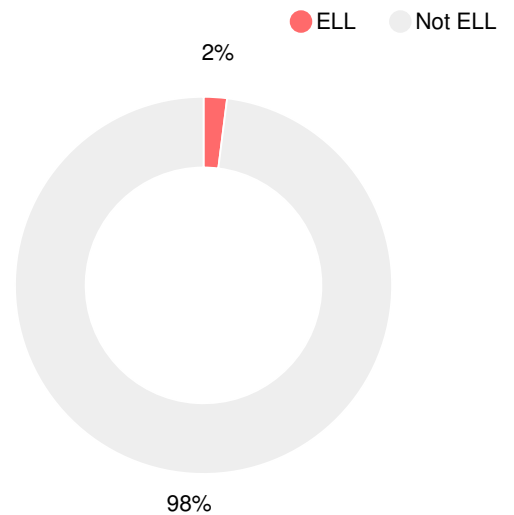

Financial Efficiency Star Rating

Per Pupil Expenditures

Race/Ethnicity

Economically Disadvantaged (ED)

Students with Disability (SWD)

English Language Learners (ELL)

High School

CCRPI Score

Cook High School

Indicator	2019
Content Mastery	59.9
Progress	73.2
Closing Gaps	72.2
Readiness	73.5
Graduation Rate	89.1
CCRPI Score	71.5

American Literature & Composition

Percent of students scoring in each performance level on 2019