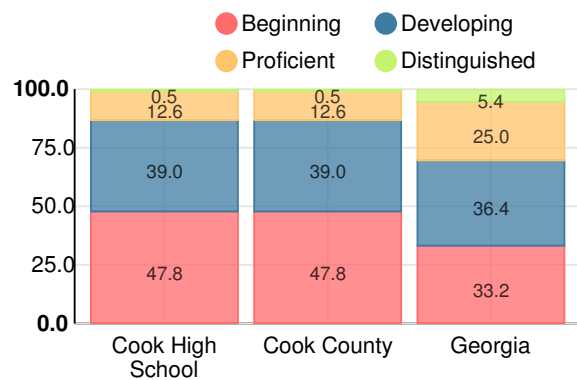

Financial Efficiency Star Rating

Per Pupil Expenditures

Race/Ethnicity

Economically Disadvantaged (ED)

Students with Disability (SWD)

English Language Learners (ELL)

High School

CCRPI Score

Cook High School

Indicator	2019
Content Mastery	59.9
Progress	73.2
Closing Gaps	72.2
Readiness	73.5
Graduation Rate	89.1
CCRPI Score	71.5

American Literature & Composition

Percent of students scoring in each performance level on 2019

Georgia Milestones

Coordinate Algebra/Algebra I

Percent of students scoring in each performance level on 2019

Georgia Milestones

Biology

Percent of students scoring in each performance level on 2019

Georgia Milestones

US History

Percent of students scoring in each performance level on 2019

Georgia Milestones

College & Career Readiness

Percent of 12th grade students who are college and career ready

Accelerated Course Taking