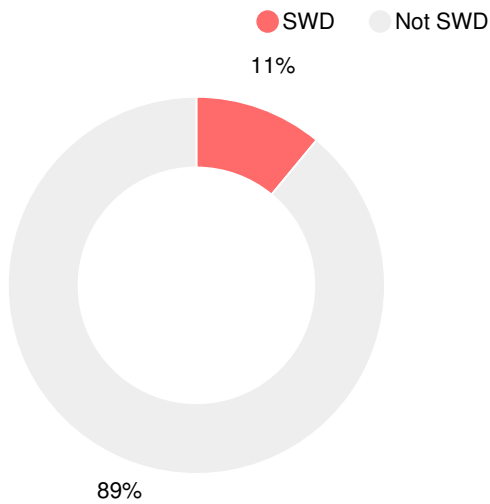

Financial Efficiency Star Rating

Per Pupil Expenditures

Race/Ethnicity

Economically Disadvantaged (ED)

Students with Disability (SWD)

English Language Learners (ELL)

High School

CCRPI Score

Cook High School

Indicator	2019
Content Mastery	59.9
Progress	73.2
Closing Gaps	72.2
Readiness	73.5
Graduation Rate	89.1
CCRPI Score	71.5

American Literature & Composition

Percent of students scoring in each performance level on 2019