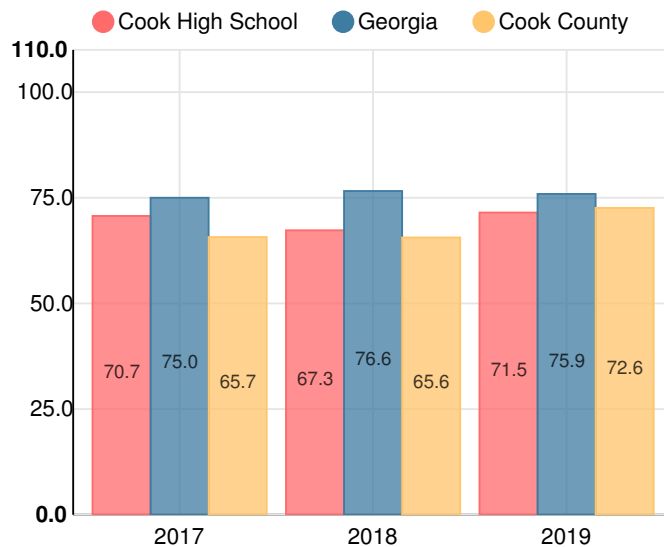

Discipline data are available in the [K-12 Student Discipline Dashboard](#).

Performance Snapshot

- Cook High School's **overall performance is higher than 40% of schools in the state** and is similar to its district.
- Its students' **academic growth is higher than 21% of schools in the state**.
- Its **four-year graduation rate is 88.3%**, which is higher than 50% of high schools.
- **58.8% of graduates are college and career ready**.

School Wide

C71.5

Year	Cook High School
2019	C
2018	D
2017	C
2016	C
2015	C

Grade conversion	
A	90 - 100
B	80 - 89.9
C	70 - 79.9
D	60 - 69.9
F	0 - 59.9

CCRPI Single Score

Student Mobility Rate

13.4%

School Climate Star Rating