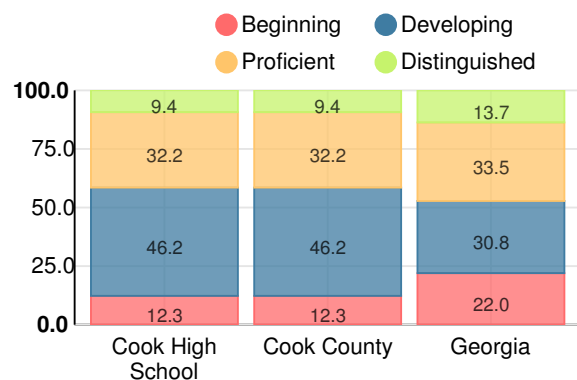

Financial Efficiency Star Rating

Per Pupil Expenditures

Race/Ethnicity

Economically Disadvantaged (ED)

Students with Disability (SWD)

English Language Learners (ELL)

High School

CCRPI Score

Cook High School

Indicator	2019
Content Mastery	59.9
Progress	73.2
Closing Gaps	72.2
Readiness	73.5
Graduation Rate	89.1
CCRPI Score	71.5

American Literature & Composition

Percent of students scoring in each performance level on 2019

Georgia Milestones

Coordinate Algebra/Algebra I

Percent of students scoring in each performance level on 2019

Georgia Milestones

Biology

Percent of students scoring in each performance level on 2019

Georgia Milestones

US History

Percent of students scoring in each performance level on 2019

Georgia Milestones

College & Career Readiness

Percent of 12th grade students who are college and career ready

Accelerated Course Taking