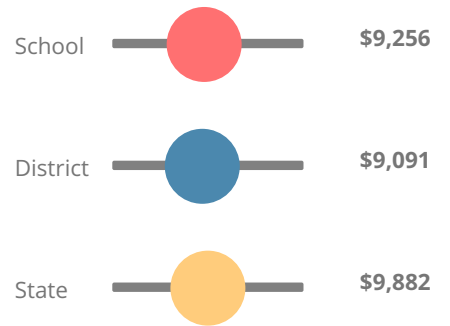

Discipline data are available in the [K-12 Student Discipline Dashboard](#).

Performance Snapshot

- Cook High School's **overall performance is higher than 40% of schools in the state** and is similar to its district.
- Its students' **academic growth is higher than 21% of schools in the state**.
- Its **four-year graduation rate is 88.3%**, which is higher than 50% of high schools.
- **58.8% of graduates are college and career ready**.

School Wide

C71.5

Year	Cook High School
2019	C
2018	D
2017	C
2016	C
2015	C

Grade conversion	
A	90 - 100
B	80 - 89.9
C	70 - 79.9
D	60 - 69.9
F	0 - 59.9

CCRPI Single Score

Student Mobility Rate

13.4%

School Climate Star Rating

Financial Efficiency Star Rating

Per Pupil Expenditures

Race/Ethnicity

Economically Disadvantaged (ED)

Students with Disability (SWD)

English Language Learners (ELL)

High School

CCRPI Score