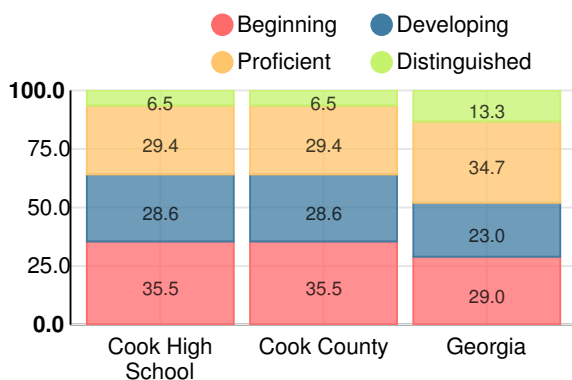

Financial Efficiency Star Rating

Per Pupil Expenditures

Race/Ethnicity

Economically Disadvantaged (ED)

Students with Disability (SWD)

English Language Learners (ELL)

High School

CCRPI Score

Cook High School

Indicator	2019
Content Mastery	59.9
Progress	73.2
Closing Gaps	72.2
Readiness	73.5
Graduation Rate	89.1
CCRPI Score	71.5

American Literature & Composition

Percent of students scoring in each performance level on 2019

Georgia Milestones

Coordinate Algebra/Algebra I

Percent of students scoring in each performance level on 2019

Georgia Milestones

Biology

Percent of students scoring in each performance level on 2019

Georgia Milestones

US History

Percent of students scoring in each performance level on 2019

Georgia Milestones

College & Career Readiness

Percent of 12th grade students who are college and career ready

Accelerated Course Taking