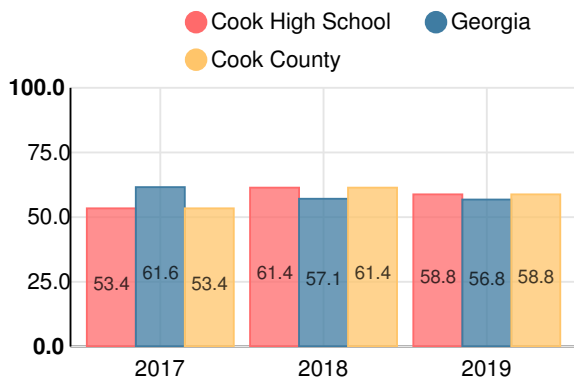

Georgia Milestones

Coordinate Algebra/Algebra I

Percent of students scoring in each performance level on 2019

Georgia Milestones

Biology

Percent of students scoring in each performance level on 2019

Georgia Milestones

US History

Percent of students scoring in each performance level on 2019

Georgia Milestones

College & Career Readiness

Percent of 12th grade students who are college and career ready

Accelerated Course Taking