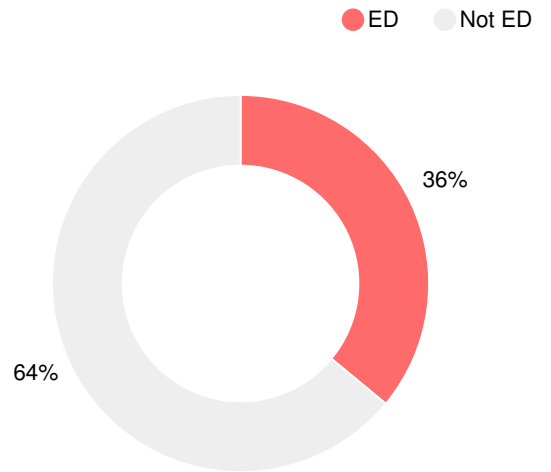

Financial Efficiency Star Rating

Per Pupil Expenditures

Race/Ethnicity

Economically Disadvantaged (ED)

Students with Disability (SWD)

English Language Learners (ELL)

High School

CCRPI Score

Cook High School

Indicator	2019
Content Mastery	59.9
Progress	73.2
Closing Gaps	72.2
Readiness	73.5
Graduation Rate	89.1
CCRPI Score	71.5

American Literature & Composition

Percent of students scoring in each performance level on 2019