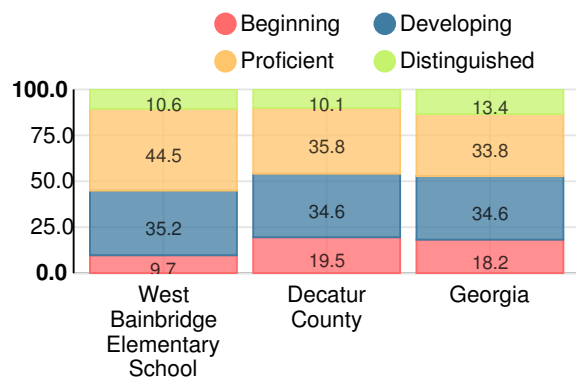

15.7%

School Climate Star Rating

Financial Efficiency Star Rating

Per Pupil Expenditures

Race/Ethnicity

- Asian/Pacific Islander
- American Indian/Alaskan
- Black
- Hispanic
- Multi-racial
- White

Economically Disadvantaged (ED)

Indicator	2019
Content Mastery	72.5
Progress	82.2
Closing Gaps	100.0
Readiness	79.4
CCRPI Score	81.4

English

Percent of students scoring in each performance level on 2019 Georgia Milestones for elementary grades

Mathematics

Percent of students scoring in each performance level on 2019 Georgia Milestones for elementary grades

Science

Percent of students scoring in each performance level on 2019 Georgia Milestones for elementary grades

Social Studies

Percent of students scoring in each performance level on 2019 Georgia Milestones for elementary grades

**Reading at or above the Grade Level Target
(3rd Grade)**

Percent of students in grade 3 achieving Lexile measure equal to or greater than 670