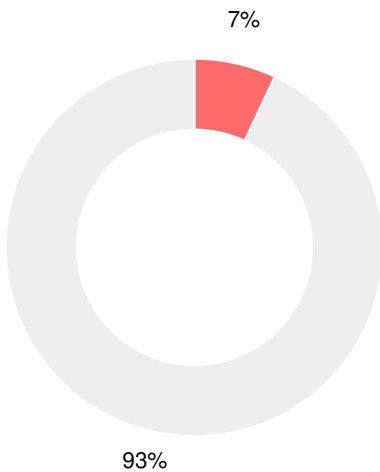

Students with Disability (SWD)

- SWD
- Not SWD