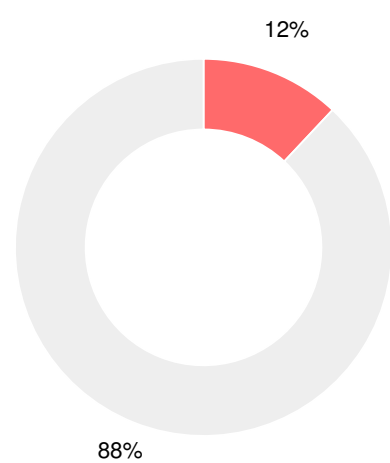

English Language Learners (ELL)

- ELL
- Not ELL