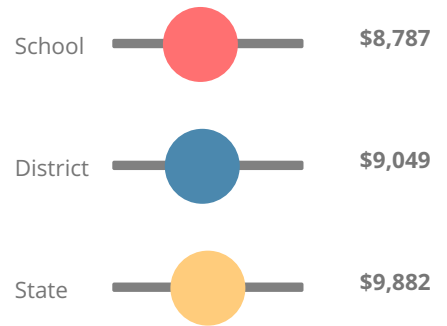

15.7%

School Climate Star Rating

Financial Efficiency Star Rating

Per Pupil Expenditures

Race/Ethnicity

- Asian/Pacific Islander
- American Indian/Alaskan
- Black
- Hispanic
- Multi-racial
- White

Economically Disadvantaged (ED)