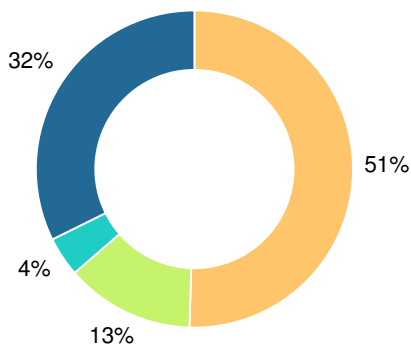

15.7%

School Climate Star Rating

Financial Efficiency Star Rating

Per Pupil Expenditures

Race/Ethnicity

- Asian/Pacific Islander
- American Indian/Alaskan
- Black
- Hispanic
- Multi-racial
- White

Economically Disadvantaged (ED)