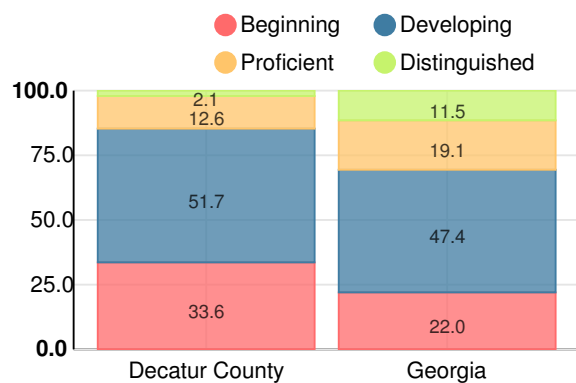

15.7%

School Climate Star Rating

Financial Efficiency Star Rating

Per Pupil Expenditures

Race/Ethnicity

- Asian/Pacific Islander
- American Indian/Alaskan
- Black
- Hispanic
- Multi-racial
- White

Economically Disadvantaged (ED)

Indicator	2019
Content Mastery	72.5
Progress	82.2
Closing Gaps	100.0
Readiness	79.4
CCRPI Score	81.4

English

Percent of students scoring in each performance level on 2019 Georgia Milestones for elementary grades

Mathematics

Percent of students scoring in each performance level on 2019 Georgia Milestones for elementary grades

Science

Percent of students scoring in each performance level on 2019 Georgia Milestones for elementary grades

Social Studies

Percent of students scoring in each performance level on 2019 Georgia Milestones for elementary grades

**Reading at or above the Grade Level Target
(3rd Grade)**

Percent of students in grade 3 achieving Lexile measure equal to or greater than 670