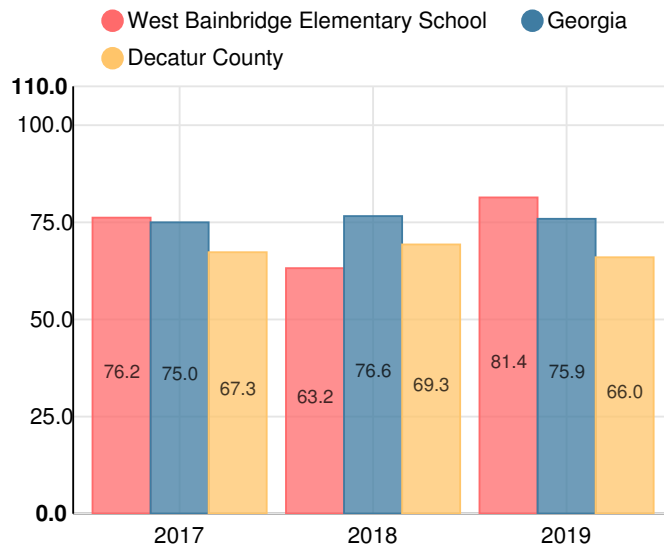

West Bainbridge Elementary School

915 Zorn Rd. , Bainbridge, GA 39817

229-248-2821

Grades: K-4

Enrollment: 553 students

Note: For information on educator qualifications and other federal reporting requirements, [click here](#).
Discipline data are available in the [K-12 Student Discipline Dashboard](#).

Performance Snapshot

- West Bainbridge Elementary School's **overall performance is higher than 72% of schools in the state** and is higher than its district.
- Its students' **academic growth is higher than 47% of schools in the state** and higher than its district.
- **53.3% of its 3rd grade students are reading at or above the grade level target.**
- West Bainbridge Elementary School is **Beating the Odds**, meaning that it performs better than similar schools.

School Wide

B81.4

Year	West Bainbridge Elementary School
2019	B
2018	D
2017	C
2016	B
2015	B

Grade conversion	
A	90 - 100
B	80 - 89.9
C	70 - 79.9
D	60 - 69.9
F	0 - 59.9

CCRPI Single Score