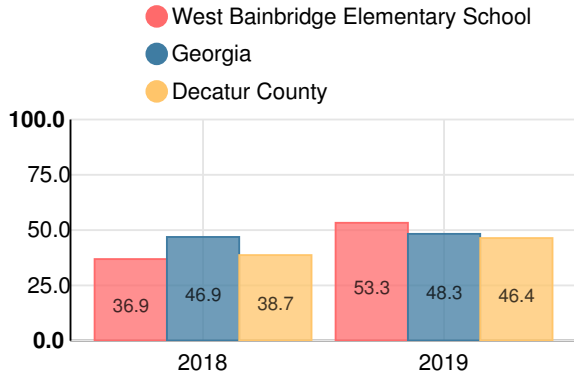

Mathematics

Percent of students scoring in each performance level on 2019 Georgia Milestones for elementary grades

Science

Percent of students scoring in each performance level on 2019 Georgia Milestones for elementary grades

Social Studies

Percent of students scoring in each performance level on 2019 Georgia Milestones for elementary grades

**Reading at or above the Grade Level Target
(3rd Grade)**

Percent of students in grade 3 achieving Lexile measure equal to or greater than 670