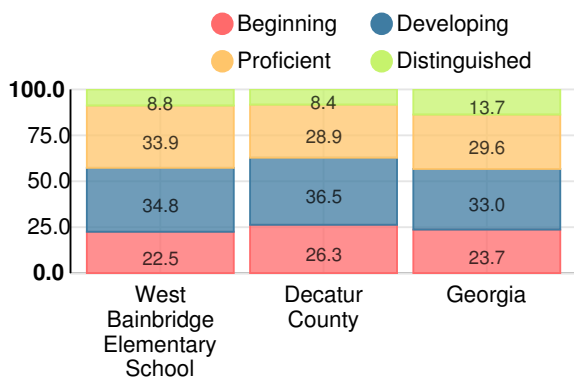

Performance Snapshot

- West Bainbridge Elementary School's **overall performance is higher than 72% of schools in the state** and is higher than its district.
- Its students' **academic growth is higher than 47% of schools in the state** and higher than its district.
- **53.3% of its 3rd grade students are reading at or above the grade level target.**
- West Bainbridge Elementary School is **Beating the Odds**, meaning that it performs better than similar schools.

15.7%

School Climate Star Rating

Financial Efficiency Star Rating

Per Pupil Expenditures

Race/Ethnicity

- Asian/Pacific Islander
- American Indian/Alaskan
- Black
- Hispanic
- Multi-racial
- White

Economically Disadvantaged (ED)

- ED
- Not ED

Students with Disability (SWD)

- SWD
- Not SWD

English Language Learners (ELL)

- ELL
- Not ELL

Elementary

CCRPI Score

West Bainbridge Elementary School

Indicator	2019
Content Mastery	72.5
Progress	82.2
Closing Gaps	100.0
Readiness	79.4
CCRPI Score	81.4

English

Percent of students scoring in each performance level on 2019 Georgia Milestones for elementary grades