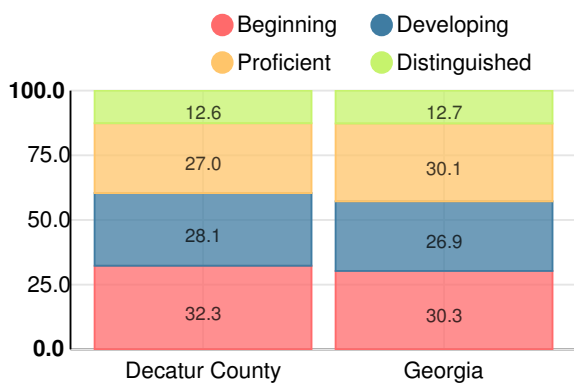

15.7%

School Climate Star Rating

Financial Efficiency Star Rating

Per Pupil Expenditures

Race/Ethnicity

- Asian/Pacific Islander
- American Indian/Alaskan
- Black
- Hispanic
- Multi-racial
- White

Economically Disadvantaged (ED)

- ED
- Not ED

Students with Disability (SWD)

- SWD
- Not SWD

English Language Learners (ELL)

- ELL
- Not ELL

Elementary

CCRPI Score

West Bainbridge Elementary School

Indicator	2019
Content Mastery	72.5
Progress	82.2
Closing Gaps	100.0
Readiness	79.4
CCRPI Score	81.4

English

Percent of students scoring in each performance level on 2019 Georgia Milestones for elementary grades

Mathematics

Percent of students scoring in each performance level on 2019 Georgia Milestones for elementary grades

Science

Percent of students scoring in each performance level on 2019 Georgia Milestones for elementary grades