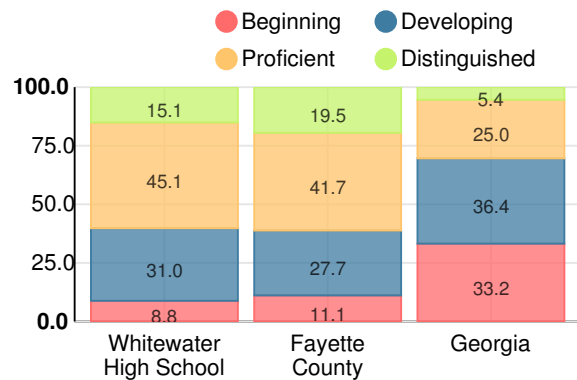

Discipline data are available in the [K-12 Student Discipline Dashboard](#).

Performance Snapshot

- Whitewater High School's **overall performance is higher than 90% of schools in the state** and is similar to its district.
- Its students' **academic growth is higher than 60% of schools in the state** and lower than its district.
- Its four-year graduation rate is 93.6%**, which is **higher than 79% of high schools in the state** and higher than its district.
- 75.2% of graduates are college and career ready.**

Financial Efficiency Star Rating

Per Pupil Expenditures

Race/Ethnicity

Economically Disadvantaged (ED)

Students with Disability (SWD)

English Language Learners (ELL)

High School

CCRPI Score

Whitewater High School

Indicator	2019
Content Mastery	93.5
Progress	84.4
Closing Gaps	96.9
Readiness	85.2
Graduation Rate	94.5
CCRPI Score	90.0

American Literature & Composition

Percent of students scoring in each performance level on 2019

Georgia Milestones

Coordinate Algebra/Algebra I

Percent of students scoring in each performance level on 2019

Georgia Milestones

Biology

Percent of students scoring in each performance level on 2019

Georgia Milestones