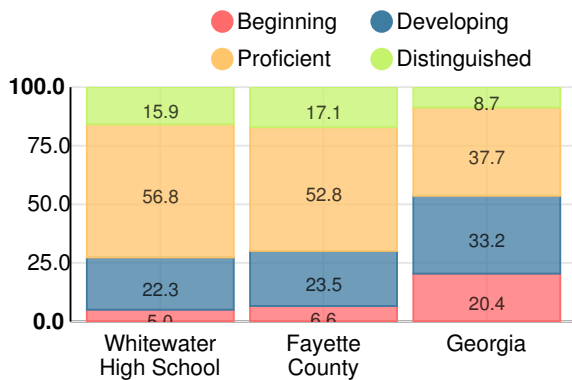

High School

CCRPI Score

Whitewater High School

Indicator	2019
Content Mastery	93.5
Progress	84.4
Closing Gaps	96.9
Readiness	85.2
Graduation Rate	94.5
CCRPI Score	90.0

American Literature & Composition

Percent of students scoring in each performance level on 2019

Georgia Milestones