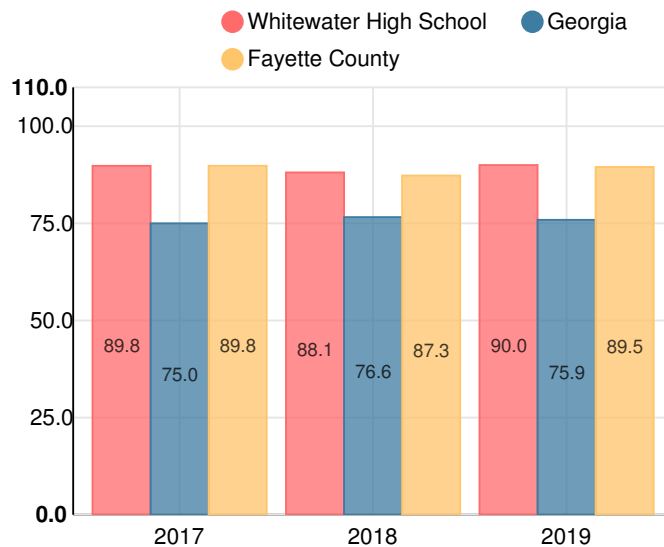

Whitewater High School

 100 Wildcat Way, Fayetteville, GA 30215

 770.460.3935

 Grades: 9-12

 Enrollment: 1428 students

Note: For information on educator qualifications and other federal reporting requirements, [click here](#).

Discipline data are available in the [K-12 Student Discipline Dashboard](#).

Performance Snapshot

- Whitewater High School's **overall performance is higher than 90% of schools in the state** and is similar to its district.
- Its students' **academic growth is higher than 60% of schools in the state** and lower than its district.
- Its four-year graduation rate is 93.6%**, which is **higher than 79% of high schools in the state** and higher than its district.
- 75.2% of graduates are college and career ready.**

School Wide

A90

Year	Whitewater High School
2019	A
2018	B
2017	B
2016	B
2015	C

Grade conversion	
A	90 - 100
B	80 - 89.9
C	70 - 79.9
D	60 - 69.9
F	0 - 59.9

CCRPI Single Score

Student Mobility Rate

8.4%

School Climate Star Rating

Whitewater High School

Indicator	2019
Content Mastery	93.5
Progress	84.4
Closing Gaps	96.9
Readiness	85.2
Graduation Rate	94.5
CCRPI Score	90.0

American Literature & Composition

Percent of students scoring in each performance level on 2019