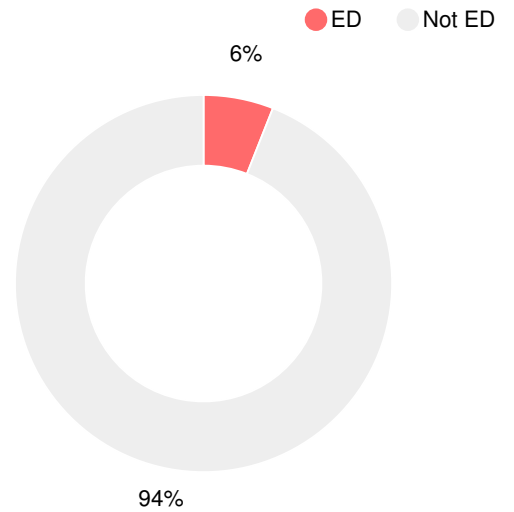

Discipline data are available in the [K-12 Student Discipline Dashboard](#).

Performance Snapshot

- Whitewater High School's **overall performance is higher than 90% of schools in the state** and is similar to its district.
- Its students' **academic growth is higher than 60% of schools in the state** and lower than its district.
- Its four-year graduation rate is 93.6%**, which is **higher than 79% of high schools in the state** and higher than its district.
- 75.2% of graduates are college and career ready.**

School Wide

A90

Year	Whitewater High School
2019	A
2018	B
2017	B
2016	B
2015	C

Grade conversion	
A	90 - 100
B	80 - 89.9
C	70 - 79.9
D	60 - 69.9
F	0 - 59.9

CCRPI Single Score

Student Mobility Rate

8.4%

School Climate Star Rating

Financial Efficiency Star Rating

Per Pupil Expenditures

Race/Ethnicity

Economically Disadvantaged (ED)

Students with Disability (SWD)

English Language Learners (ELL)

High School

CCRPI Score

Whitewater High School

Indicator	2019
Content Mastery	93.5
Progress	84.4
Closing Gaps	96.9
Readiness	85.2
Graduation Rate	94.5
CCRPI Score	90.0

American Literature & Composition

Percent of students scoring in each performance level on 2019