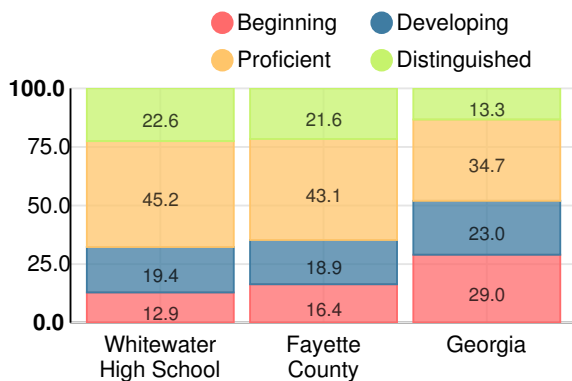

Discipline data are available in the [K-12 Student Discipline Dashboard](#).

Performance Snapshot

- Whitewater High School's **overall performance is higher than 90% of schools in the state** and is similar to its district.
- Its students' **academic growth is higher than 60% of schools in the state** and lower than its district.
- Its four-year graduation rate is 93.6%**, which is **higher than 79% of high schools in the state** and higher than its district.
- 75.2% of graduates are college and career ready.**

Whitewater High School

Indicator	2019
Content Mastery	93.5
Progress	84.4
Closing Gaps	96.9
Readiness	85.2
Graduation Rate	94.5
CCRPI Score	90.0

American Literature & Composition

Percent of students scoring in each performance level on 2019

Georgia Milestones

Coordinate Algebra/Algebra I

Percent of students scoring in each performance level on 2019

Georgia Milestones

Biology

Percent of students scoring in each performance level on 2019

Georgia Milestones

US History

Percent of students scoring in each performance level on 2019

Georgia Milestones

College & Career Readiness

Percent of 12th grade students who are college and career ready

Accelerated Course Taking