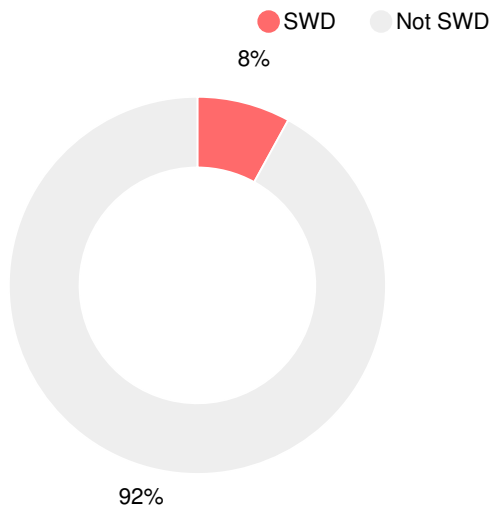

Discipline data are available in the [K-12 Student Discipline Dashboard](#).

Performance Snapshot

- Whitewater High School's **overall performance is higher than 90% of schools in the state** and is similar to its district.
- Its students' **academic growth is higher than 60% of schools in the state** and lower than its district.
- Its four-year graduation rate is 93.6%**, which is **higher than 79% of high schools in the state** and higher than its district.
- 75.2% of graduates are college and career ready.**

Financial Efficiency Star Rating

Per Pupil Expenditures

Race/Ethnicity

Economically Disadvantaged (ED)

Students with Disability (SWD)

English Language Learners (ELL)

High School

CCRPI Score

Whitewater High School

Indicator	2019
Content Mastery	93.5
Progress	84.4
Closing Gaps	96.9
Readiness	85.2
Graduation Rate	94.5
CCRPI Score	90.0

American Literature & Composition

Percent of students scoring in each performance level on 2019