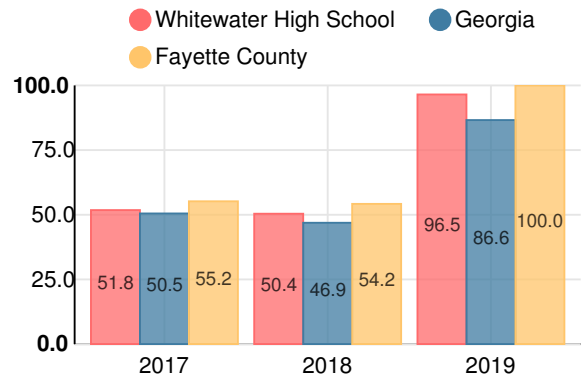

Accelerated Course Taking

Percent of high school graduates earning high school credit for accelerated enrollment