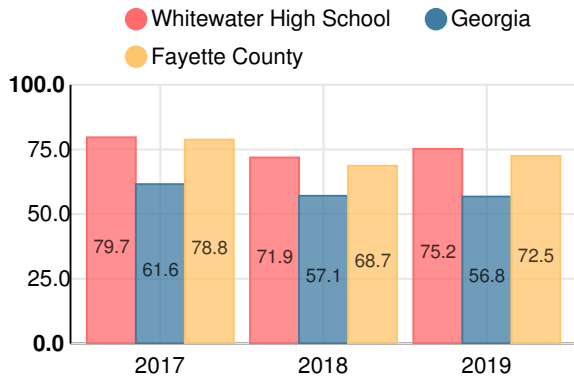

Discipline data are available in the [K-12 Student Discipline Dashboard](#).

Performance Snapshot

- Whitewater High School's **overall performance is higher than 90% of schools in the state** and is similar to its district.
- Its students' **academic growth is higher than 60% of schools in the state** and lower than its district.
- Its four-year graduation rate is 93.6%**, which is **higher than 79% of high schools in the state** and higher than its district.
- 75.2% of graduates are college and career ready.**

Whitewater High School

Indicator	2019
Content Mastery	93.5
Progress	84.4
Closing Gaps	96.9
Readiness	85.2
Graduation Rate	94.5
CCRPI Score	90.0

American Literature & Composition

Percent of students scoring in each performance level on 2019

Georgia Milestones

Coordinate Algebra/Algebra I

Percent of students scoring in each performance level on 2019

Georgia Milestones

Biology

Percent of students scoring in each performance level on 2019

Georgia Milestones

US History

Percent of students scoring in each performance level on 2019

Georgia Milestones

College & Career Readiness

Percent of 12th grade students who are college and career ready

Accelerated Course Taking