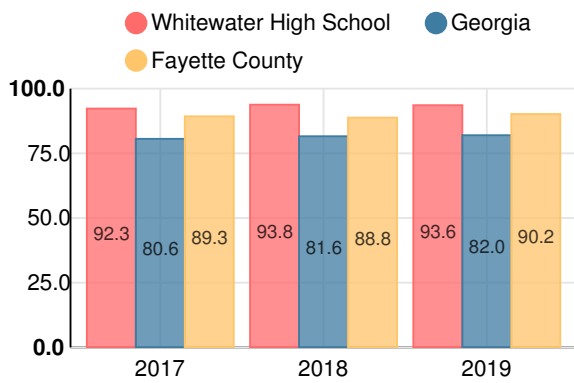

Four-Year Graduation Rate