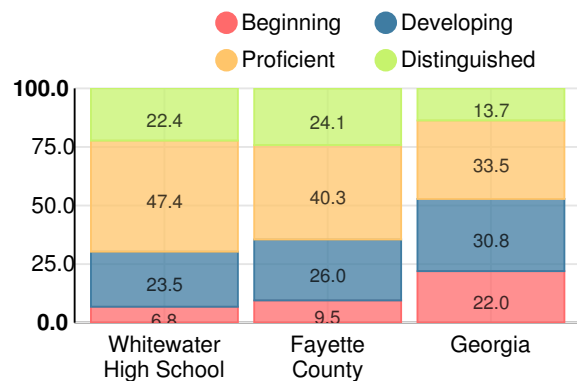

Discipline data are available in the [K-12 Student Discipline Dashboard](#).

Performance Snapshot

- Whitewater High School's **overall performance is higher than 90% of schools in the state** and is similar to its district.
- Its students' **academic growth is higher than 60% of schools in the state** and lower than its district.
- Its four-year graduation rate is 93.6%**, which is **higher than 79% of high schools in the state** and higher than its district.
- 75.2% of graduates are college and career ready.**

Whitewater High School

Indicator	2019
Content Mastery	93.5
Progress	84.4
Closing Gaps	96.9
Readiness	85.2
Graduation Rate	94.5
CCRPI Score	90.0

American Literature & Composition

Percent of students scoring in each performance level on 2019

Georgia Milestones

Coordinate Algebra/Algebra I

Percent of students scoring in each performance level on 2019

Georgia Milestones

Biology

Percent of students scoring in each performance level on 2019

Georgia Milestones

US History

Percent of students scoring in each performance level on 2019

Georgia Milestones

College & Career Readiness

Percent of 12th grade students who are college and career ready

Accelerated Course Taking