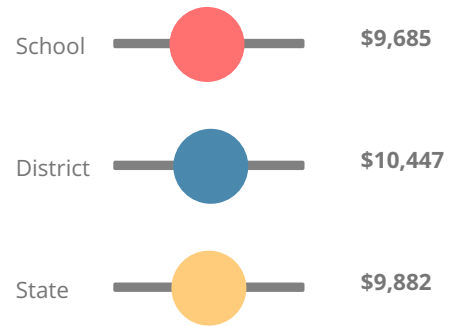

Discipline data are available in the [K-12 Student Discipline Dashboard](#).

Performance Snapshot

- Whitewater High School's **overall performance is higher than 90% of schools in the state** and is similar to its district.
- Its students' **academic growth is higher than 60% of schools in the state** and lower than its district.
- Its four-year graduation rate is 93.6%**, which is **higher than 79% of high schools in the state** and higher than its district.
- 75.2% of graduates are college and career ready.**

School Wide

A90

Year	Whitewater High School
2019	A
2018	B
2017	B
2016	B
2015	C

Grade conversion	
A	90 - 100
B	80 - 89.9
C	70 - 79.9
D	60 - 69.9
F	0 - 59.9

CCRPI Single Score

Student Mobility Rate

8.4%

School Climate Star Rating

Financial Efficiency Star Rating

Per Pupil Expenditures

Race/Ethnicity

Economically Disadvantaged (ED)

Students with Disability (SWD)

English Language Learners (ELL)

High School

CCRPI Score