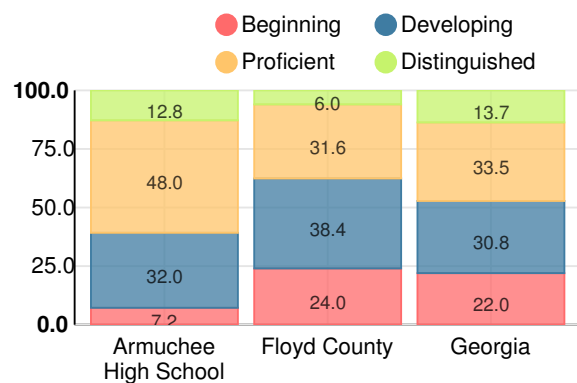

Financial Efficiency Star Rating

Per Pupil Expenditures

Race/Ethnicity

Economically Disadvantaged (ED)

Students with Disability (SWD)

English Language Learners (ELL)

High School

CCRPI Score

Armuchee High School

Indicator	2019
Content Mastery	72.4
Progress	93.5
Closing Gaps	18.8
Readiness	80.3
Graduation Rate	95.4
CCRPI Score	78.0

American Literature & Composition

Percent of students scoring in each performance level on 2019

Georgia Milestones

Coordinate Algebra/Algebra I

Percent of students scoring in each performance level on 2019

Georgia Milestones

Biology

Percent of students scoring in each performance level on 2019

Georgia Milestones

US History

Percent of students scoring in each performance level on 2019

Georgia Milestones

College & Career Readiness

Percent of 12th grade students who are college and career ready

Accelerated Course Taking