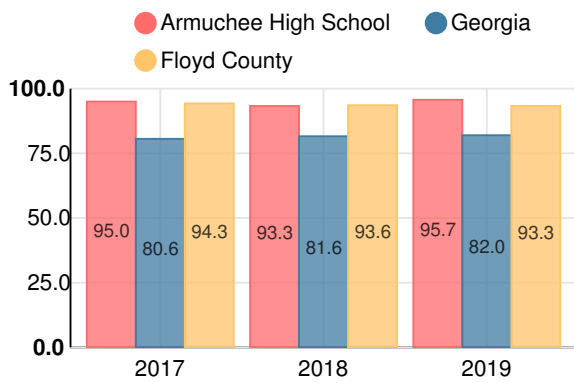

Four-Year Graduation Rate