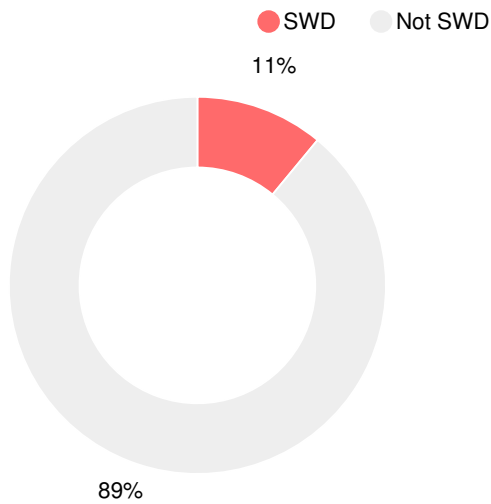

Financial Efficiency Star Rating

Per Pupil Expenditures

Race/Ethnicity

Economically Disadvantaged (ED)

Students with Disability (SWD)

English Language Learners (ELL)

High School

CCRPI Score

Armuchee High School

Indicator	2019
Content Mastery	72.4
Progress	93.5
Closing Gaps	18.8
Readiness	80.3
Graduation Rate	95.4
CCRPI Score	78.0

American Literature & Composition

Percent of students scoring in each performance level on 2019