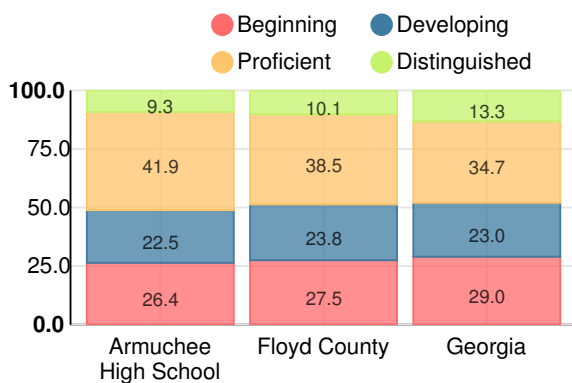

Financial Efficiency Star Rating

Per Pupil Expenditures

Race/Ethnicity

Economically Disadvantaged (ED)

Students with Disability (SWD)

English Language Learners (ELL)

High School

CCRPI Score

Armuchee High School

Indicator	2019
Content Mastery	72.4
Progress	93.5
Closing Gaps	18.8
Readiness	80.3
Graduation Rate	95.4
CCRPI Score	78.0

American Literature & Composition

Percent of students scoring in each performance level on 2019

Georgia Milestones

Coordinate Algebra/Algebra I

Percent of students scoring in each performance level on 2019

Georgia Milestones

Biology

Percent of students scoring in each performance level on 2019

Georgia Milestones

US History

Percent of students scoring in each performance level on 2019

Georgia Milestones

College & Career Readiness

Percent of 12th grade students who are college and career ready

Accelerated Course Taking