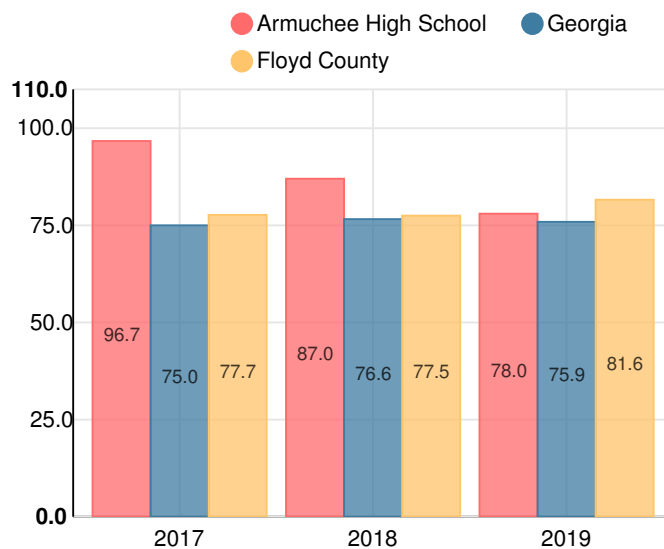

Armuchee High School

 4203 Martha Berry Hwy, Rome, GA 30165

 (706) 236-1886

 Grades: 9-12

 Enrollment: 523 students

Note: For information on educator qualifications and other federal reporting requirements, [click here](#).

Discipline data are available in the [K-12 Student Discipline Dashboard](#).

Performance Snapshot

- Armuchee High School's **overall performance is higher than 61% of schools in the state** and is lower than its district.
- Its students' **academic growth is higher than 91% of schools in the state** and higher than its district.
- Its **four-year graduation rate is 95.7%**, which is **higher than 89% of high schools in the state** and higher than its district.
- **68.2% of graduates are college and career ready**.

School Wide

C78

Year	Armuchee High School
2019	C
2018	B
2017	A
2016	B
2015	B

Grade conversion	
A	90 - 100
B	80 - 89.9
C	70 - 79.9
D	60 - 69.9
F	0 - 59.9

CCRPI Single Score

Student Mobility Rate

8.6%

School Climate Star Rating