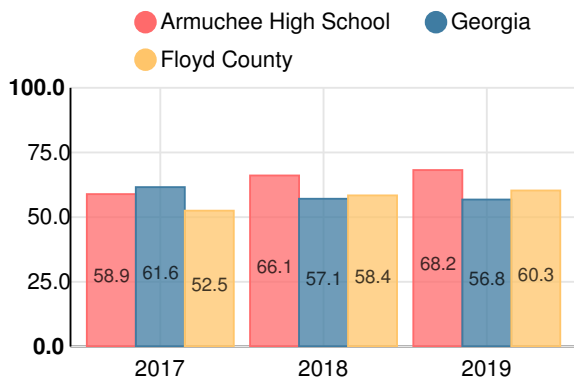

Armuchee High School

Indicator	2019
Content Mastery	72.4
Progress	93.5
Closing Gaps	18.8
Readiness	80.3
Graduation Rate	95.4
CCRPI Score	78.0

American Literature & Composition

Percent of students scoring in each performance level on 2019

Georgia Milestones

Coordinate Algebra/Algebra I

Percent of students scoring in each performance level on 2019

Georgia Milestones

Biology

Percent of students scoring in each performance level on 2019

Georgia Milestones

US History

Percent of students scoring in each performance level on 2019

Georgia Milestones

College & Career Readiness

Percent of 12th grade students who are college and career ready

Accelerated Course Taking