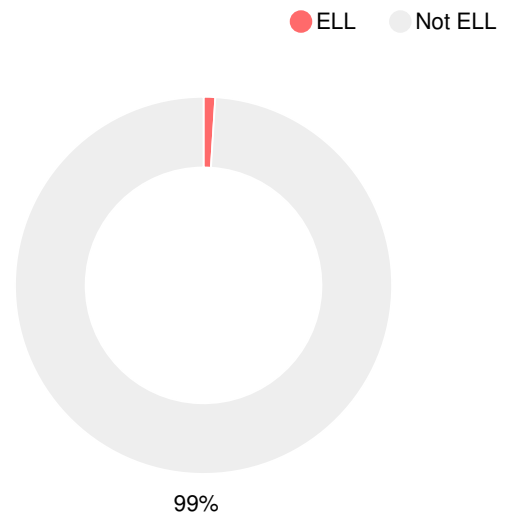

Financial Efficiency Star Rating

Per Pupil Expenditures

Race/Ethnicity

Economically Disadvantaged (ED)

Students with Disability (SWD)

English Language Learners (ELL)

High School

CCRPI Score