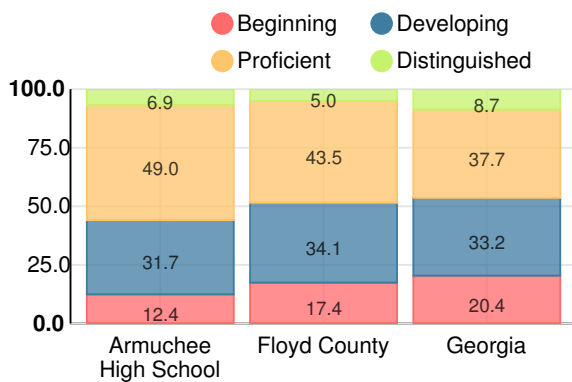

High School

CCRPI Score

Armuchee High School

Indicator	2019
Content Mastery	72.4
Progress	93.5
Closing Gaps	18.8
Readiness	80.3
Graduation Rate	95.4
CCRPI Score	78.0

American Literature & Composition

Percent of students scoring in each performance level on 2019

Georgia Milestones