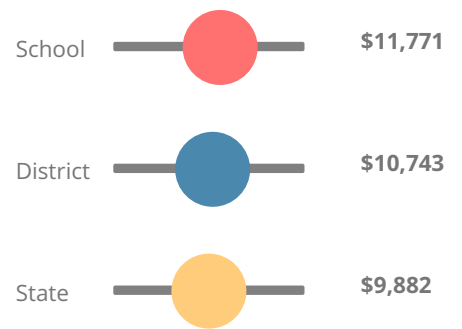

School Wide

C78

Year	Armuchee High School
2019	C
2018	B
2017	A
2016	B
2015	B

Grade conversion	
A	90 - 100
B	80 - 89.9
C	70 - 79.9
D	60 - 69.9
F	0 - 59.9

CCRPI Single Score

Student Mobility Rate

8.6%

School Climate Star Rating

Financial Efficiency Star Rating

Per Pupil Expenditures

Race/Ethnicity

Economically Disadvantaged (ED)

Students with Disability (SWD)

English Language Learners (ELL)

High School

CCRPI Score