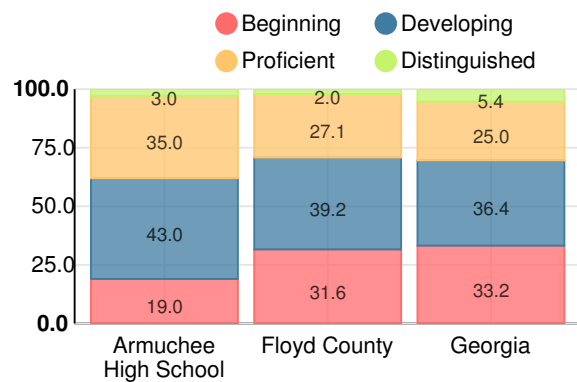

Financial Efficiency Star Rating

Per Pupil Expenditures

Race/Ethnicity

Economically Disadvantaged (ED)

Students with Disability (SWD)

English Language Learners (ELL)

High School

CCRPI Score

Armuchee High School

Indicator	2019
Content Mastery	72.4
Progress	93.5
Closing Gaps	18.8
Readiness	80.3
Graduation Rate	95.4
CCRPI Score	78.0

American Literature & Composition

Percent of students scoring in each performance level on 2019

Georgia Milestones

Coordinate Algebra/Algebra I

Percent of students scoring in each performance level on 2019

Georgia Milestones

Biology

Percent of students scoring in each performance level on 2019

Georgia Milestones

US History

Percent of students scoring in each performance level on 2019

Georgia Milestones

College & Career Readiness

Percent of 12th grade students who are college and career ready

Accelerated Course Taking