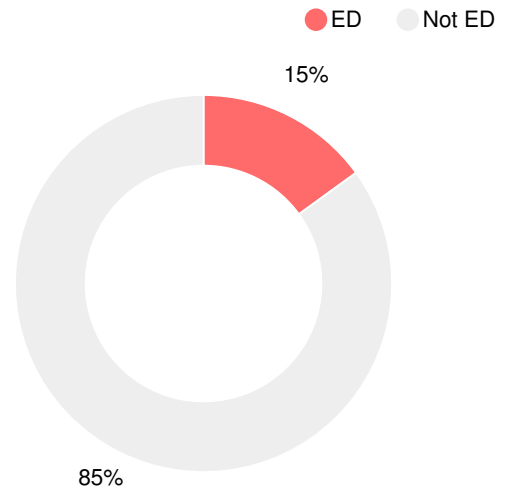

Financial Efficiency Star Rating

Per Pupil Expenditures

Race/Ethnicity

Economically Disadvantaged (ED)

Students with Disability (SWD)

English Language Learners (ELL)

High School

CCRPI Score

Armuchee High School

Indicator	2019
Content Mastery	72.4
Progress	93.5
Closing Gaps	18.8
Readiness	80.3
Graduation Rate	95.4
CCRPI Score	78.0

American Literature & Composition

Percent of students scoring in each performance level on 2019