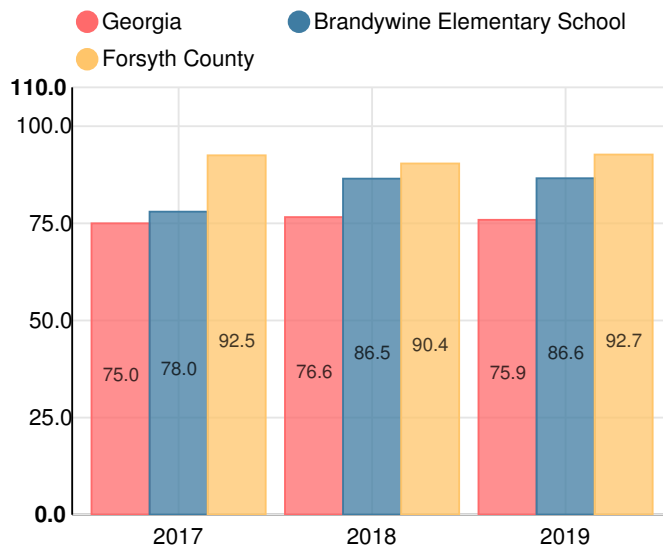

Brandywine Elementary School

175 Martin Drive, Alpharetta, GA 30004

770-667-2585

Grades: K-5

Enrollment: 1187 students

Note: For information on educator qualifications and other federal reporting requirements, [click here](#).
Discipline data are available in the [K-12 Student Discipline Dashboard](#).

Performance Snapshot

- Brandywine Elementary School's **overall performance is higher than 84% of schools in the state** and is lower than its district.
- Its students' **academic growth is higher than 82% of schools in the state** and similar to its district.
- **66.8% of its 3rd grade students are reading at or above the grade level target.**

School Wide

B86.6

Year	Brandywine Elementary School
2019	B
2018	B
2017	C

Grade conversion	
A	90 - 100
B	80 - 89.9
C	70 - 79.9
D	60 - 69.9
F	0 - 59.9

CCRPI Single Score