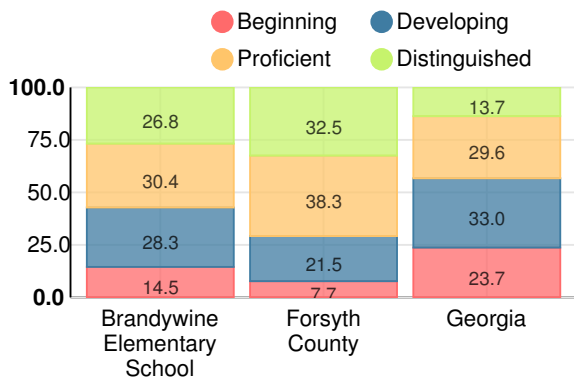

CCRPI Single Score

Student Mobility Rate

16.1%

School Climate Star Rating

Financial Efficiency Star Rating

Per Pupil Expenditures

Race/Ethnicity

- Asian/Pacific Islander
- American Indian/Alaskan
- Black
- Hispanic
- Multi-racial
- White

Economically Disadvantaged (ED)

Students with Disability (SWD)

English Language Learners (ELL)

Elementary

CCRPI Score

Brandywine Elementary School

| Indicator | 2019 |
|--------------------|-------------|
| Content Mastery | 86.2 |
| Progress | 92.7 |
| Closing Gaps | 71.9 |
| Readiness | 87.7 |
| CCRPI Score | 86.6 |

English

Percent of students scoring in each performance level on 2019 Georgia Milestones for elementary grades

Mathematics

Percent of students scoring in each performance level on 2019 Georgia Milestones for elementary grades

Science

Percent of students scoring in each performance level on 2019 Georgia Milestones for elementary grades

Social Studies

Percent of students scoring in each performance level on 2019 Georgia Milestones for elementary grades