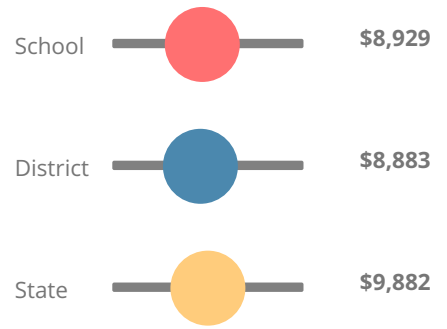

CCRPI Single Score

Student Mobility Rate

16.1%

School Climate Star Rating

Financial Efficiency Star Rating

Per Pupil Expenditures

Race/Ethnicity

- Asian/Pacific Islander
- American Indian/Alaskan
- Black
- Hispanic
- Multi-racial
- White