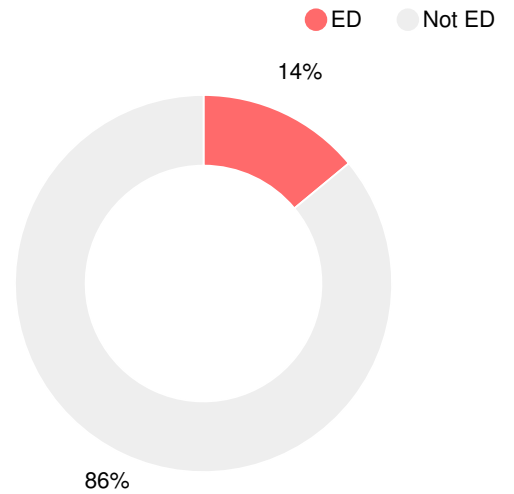

CCRPI Single Score

Student Mobility Rate

16.1%

School Climate Star Rating

Financial Efficiency Star Rating

Per Pupil Expenditures

Race/Ethnicity

- Asian/Pacific Islander
- American Indian/Alaskan
- Black
- Hispanic
- Multi-racial
- White

Economically Disadvantaged (ED)

Students with Disability (SWD)

English Language Learners (ELL)

Elementary

CCRPI Score

Brandywine Elementary School

| Indicator | 2019 |
|--------------------|-------------|
| Content Mastery | 86.2 |
| Progress | 92.7 |
| Closing Gaps | 71.9 |
| Readiness | 87.7 |
| CCRPI Score | 86.6 |