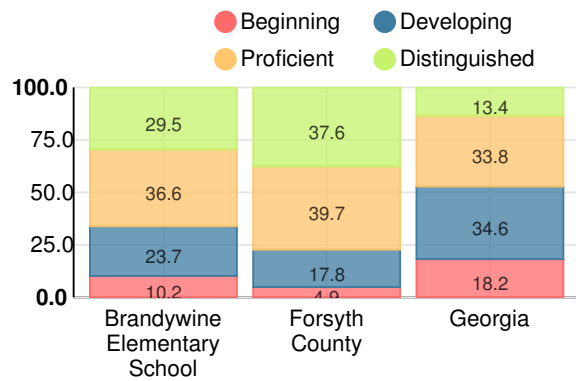

CCRPI Single Score

Student Mobility Rate

16.1%

School Climate Star Rating

Financial Efficiency Star Rating

Per Pupil Expenditures

Race/Ethnicity

- Asian/Pacific Islander
- American Indian/Alaskan
- Black
- Hispanic
- Multi-racial
- White

Economically Disadvantaged (ED)

Students with Disability (SWD)

English Language Learners (ELL)

Elementary

CCRPI Score

Brandywine Elementary School

| Indicator | 2019 |
|--------------------|-------------|
| Content Mastery | 86.2 |
| Progress | 92.7 |
| Closing Gaps | 71.9 |
| Readiness | 87.7 |
| CCRPI Score | 86.6 |

English

Percent of students scoring in each performance level on 2019 Georgia Milestones for elementary grades

Mathematics

Percent of students scoring in each performance level on 2019 Georgia Milestones for elementary grades

Science

Percent of students scoring in each performance level on 2019 Georgia Milestones for elementary grades

Social Studies

Percent of students scoring in each performance level on 2019 Georgia Milestones for elementary grades