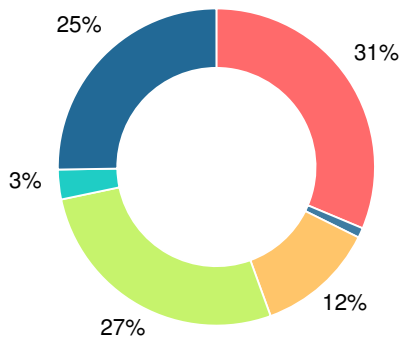

CCRPI Single Score

Student Mobility Rate

16.1%

School Climate Star Rating

Financial Efficiency Star Rating

Per Pupil Expenditures

Race/Ethnicity

- Asian/Pacific Islander
- American Indian/Alaskan
- Black
- Hispanic
- Multi-racial
- White