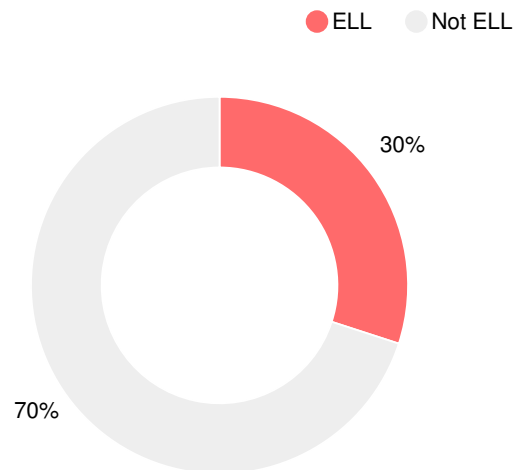

English Language Learners (ELL)