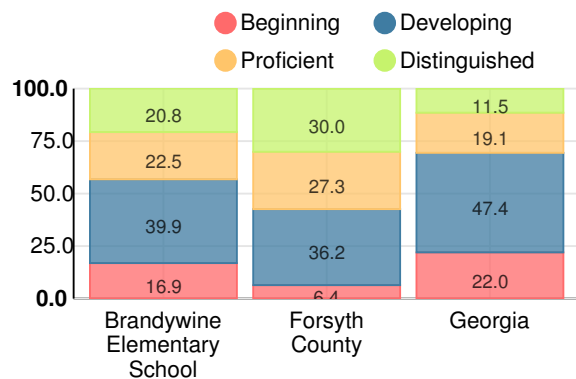

CCRPI Single Score

Student Mobility Rate

16.1%

School Climate Star Rating

Financial Efficiency Star Rating

Per Pupil Expenditures

Race/Ethnicity

- Asian/Pacific Islander
- American Indian/Alaskan
- Black
- Hispanic
- Multi-racial
- White

Economically Disadvantaged (ED)

Students with Disability (SWD)

English Language Learners (ELL)

Elementary

CCRPI Score

Brandywine Elementary School

| Indicator | 2019 |
|--------------------|-------------|
| Content Mastery | 86.2 |
| Progress | 92.7 |
| Closing Gaps | 71.9 |
| Readiness | 87.7 |
| CCRPI Score | 86.6 |

English

Percent of students scoring in each performance level on 2019 Georgia Milestones for elementary grades

Mathematics

Percent of students scoring in each performance level on 2019 Georgia Milestones for elementary grades

Science

Percent of students scoring in each performance level on 2019 Georgia Milestones for elementary grades

Social Studies

Percent of students scoring in each performance level on 2019 Georgia Milestones for elementary grades