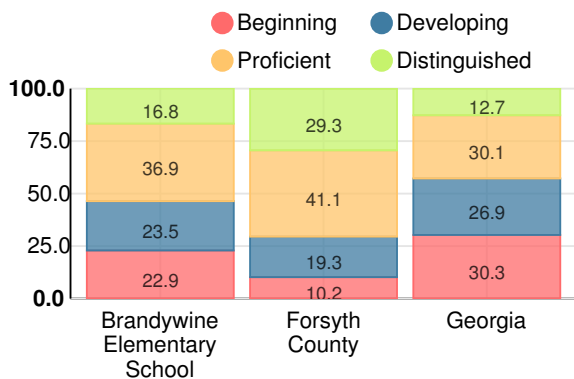

CCRPI Single Score

Student Mobility Rate

16.1%

School Climate Star Rating

Financial Efficiency Star Rating

Per Pupil Expenditures

Race/Ethnicity

- Asian/Pacific Islander
- American Indian/Alaskan
- Black
- Hispanic
- Multi-racial
- White

Economically Disadvantaged (ED)

Students with Disability (SWD)

English Language Learners (ELL)

Elementary

CCRPI Score

Brandywine Elementary School

| Indicator | 2019 |
|--------------------|-------------|
| Content Mastery | 86.2 |
| Progress | 92.7 |
| Closing Gaps | 71.9 |
| Readiness | 87.7 |
| CCRPI Score | 86.6 |

English

Percent of students scoring in each performance level on 2019 Georgia Milestones for elementary grades

Mathematics

Percent of students scoring in each performance level on 2019 Georgia Milestones for elementary grades

Science

Percent of students scoring in each performance level on 2019 Georgia Milestones for elementary grades

Social Studies

Percent of students scoring in each performance level on 2019 Georgia Milestones for elementary grades