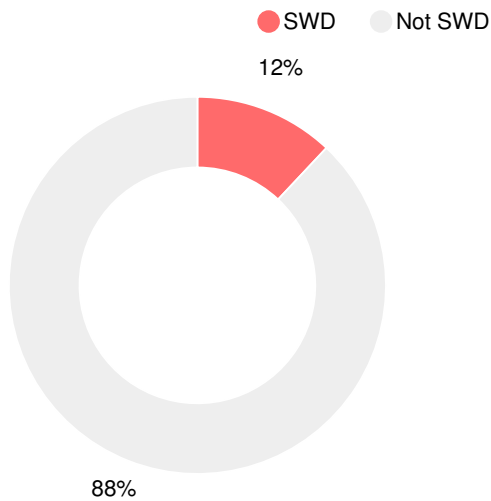

Students with Disability (SWD)