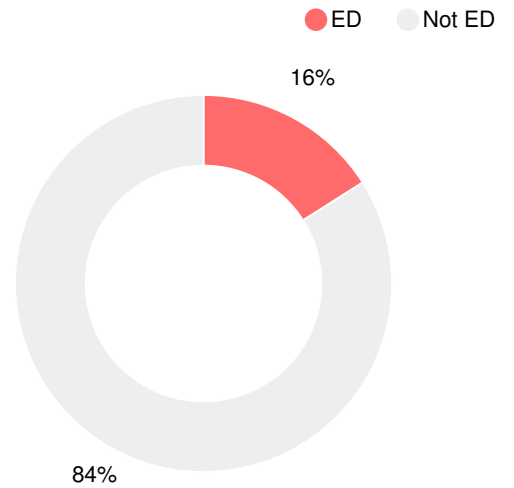

## CCRPI Single Score

Student Mobility Rate

11.5%

School Climate Star Rating

Financial Efficiency Star Rating

Per Pupil Expenditures

Race/Ethnicity

Economically Disadvantaged (ED)

Students with Disability (SWD)

English Language Learners (ELL)