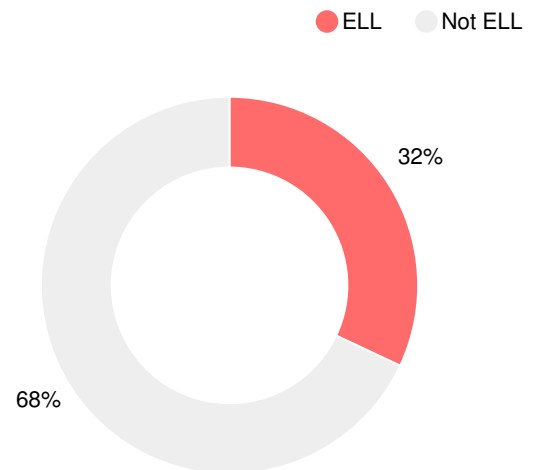

## CCRPI Single Score

Student Mobility Rate

11.5%

School Climate Star Rating

Financial Efficiency Star Rating

Per Pupil Expenditures

Race/Ethnicity

Economically Disadvantaged (ED)

Students with Disability (SWD)

English Language Learners (ELL)