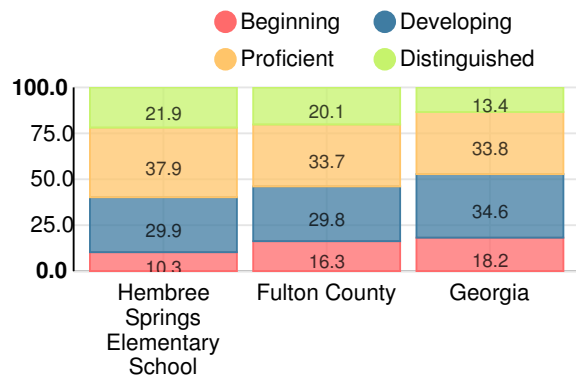

## CCRPI Score

### Hembree Springs Elementary School

Indicator	2019
Content Mastery	82.2
Progress	99.2
Closing Gaps	100.0
Readiness	86.7
<b>CCRPI Score</b>	<b>91.7</b>

### English

Percent of students scoring in each performance level on 2019 Georgia Milestones for elementary grades

### Mathematics

Percent of students scoring in each performance level on 2019 Georgia Milestones for elementary grades