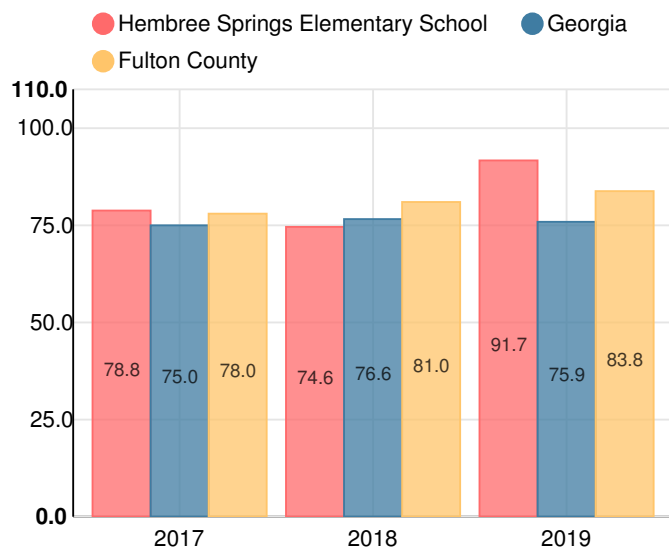

Hembree Springs Elementary School

815 Hembree Road, Roswell, GA 30076

(470) 254 2902

Grades: K-5

Enrollment: 567 students

Note: For information on educator qualifications and other federal reporting requirements, [click here](#).
Discipline data are available in the [K-12 Student Discipline Dashboard](#).

Performance Snapshot

- Hembree Springs Elementary School's **overall performance is higher than 93% of schools in the state** and is higher than its district.
- Its students' **academic growth is higher than 97% of schools in the state** and higher than its district.
- **61.5% of its 3rd grade students are reading at or above the grade level target.**
- Hembree Springs Elementary School is **Beating the Odds**, meaning that it performs better than similar schools.

School Wide

A91.7

Year	Hembree Springs Elementary School
2019	A
2018	C
2017	C
2016	B
2015	B

Grade conversion	
A	90 - 100
B	80 - 89.9
C	70 - 79.9
D	60 - 69.9
F	0 - 59.9

CCRPI Single Score