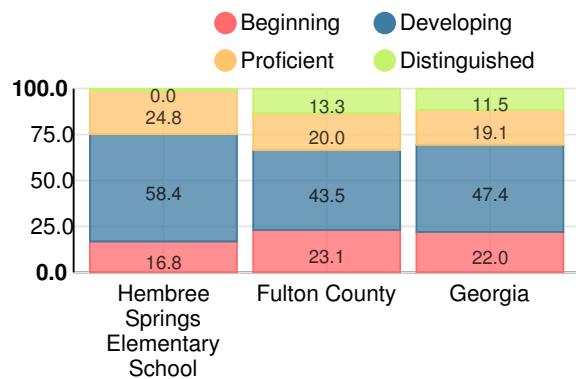

### English

Percent of students scoring in each performance level on 2019 Georgia Milestones for elementary grades

### Mathematics

Percent of students scoring in each performance level on 2019 Georgia Milestones for elementary grades

### Science

Percent of students scoring in each performance level on 2019 Georgia Milestones for elementary grades

### Social Studies

Percent of students scoring in each performance level on 2019 Georgia Milestones for elementary grades

**Reading at or above the Grade Level Target  
(3rd Grade)**

Percent of students in grade 3 achieving Lexile measure equal to or greater than 670