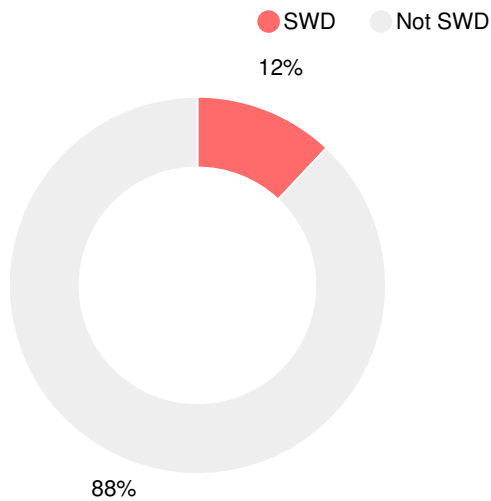

## CCRPI Single Score

Student Mobility Rate

11.5%

School Climate Star Rating

Financial Efficiency Star Rating

Per Pupil Expenditures

Race/Ethnicity

Economically Disadvantaged (ED)

Students with Disability (SWD)

English Language Learners (ELL)