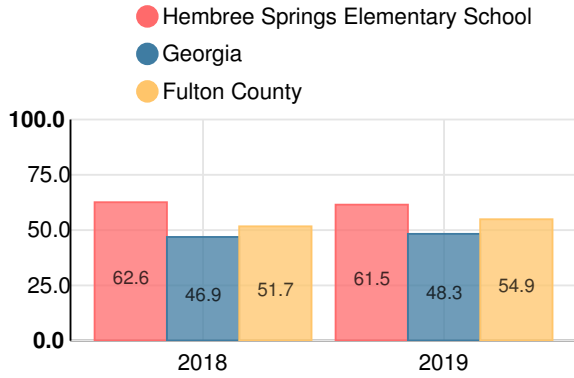

### Mathematics

Percent of students scoring in each performance level on 2019 Georgia Milestones for elementary grades

### Science

Percent of students scoring in each performance level on 2019 Georgia Milestones for elementary grades

### Social Studies

Percent of students scoring in each performance level on 2019 Georgia Milestones for elementary grades

**Reading at or above the Grade Level Target  
(3rd Grade)**

Percent of students in grade 3 achieving Lexile measure equal to or greater than 670