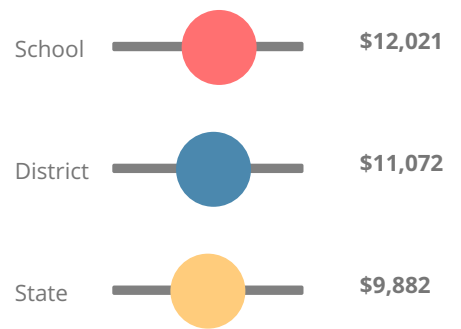

## CCRPI Single Score

Student Mobility Rate

11.5%

School Climate Star Rating

Financial Efficiency Star Rating

Per Pupil Expenditures

Race/Ethnicity

Economically Disadvantaged (ED)