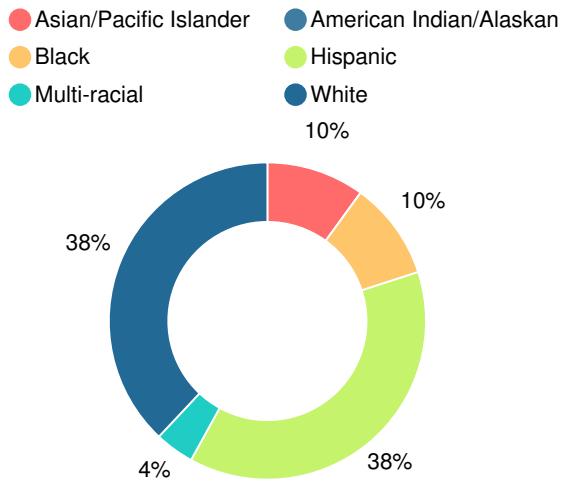

## CCRPI Single Score

Student Mobility Rate

11.5%

School Climate Star Rating

Financial Efficiency Star Rating

Per Pupil Expenditures

Race/Ethnicity

Economically Disadvantaged (ED)