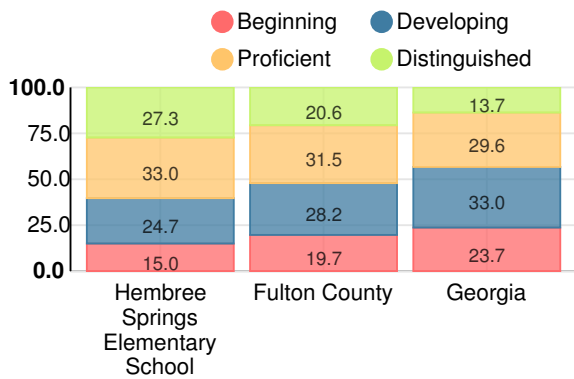

Elementary

CCRPI Score

Hembree Springs Elementary School

Indicator	2019
Content Mastery	82.2
Progress	99.2
Closing Gaps	100.0
Readiness	86.7
CCRPI Score	91.7

English

Percent of students scoring in each performance level on 2019 Georgia Milestones for elementary grades