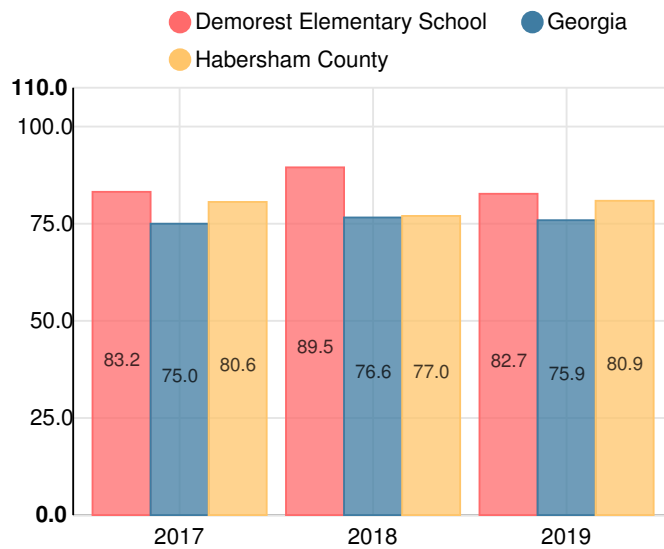

Demorest Elementary School

3116 Demorest-Mt. Airy Hwy., Demorest, GA 30535

706-778-4126

Grades: K-5

Enrollment: 477 students

Note: For information on educator qualifications and other federal reporting requirements, [click here](#).

Discipline data are available in the [K-12 Student Discipline Dashboard](#).

Performance Snapshot

- Demorest Elementary School's **overall performance is higher than 76% of schools in the state** and is similar to its district.
- Its students' **academic growth is higher than 79% of schools in the state** and higher than its district.
- **59.5% of its 3rd grade students are reading at or above the grade level target.**
- Demorest Elementary School is **Beating the Odds**, meaning that it performs better than similar schools.

School Wide

B82.7

Year	Demorest Elementary School
2019	B
2018	B
2017	B
2016	A
2015	B

Grade conversion	
A	90 - 100
B	80 - 89.9
C	70 - 79.9
D	60 - 69.9
F	0 - 59.9

CCRPI Single Score