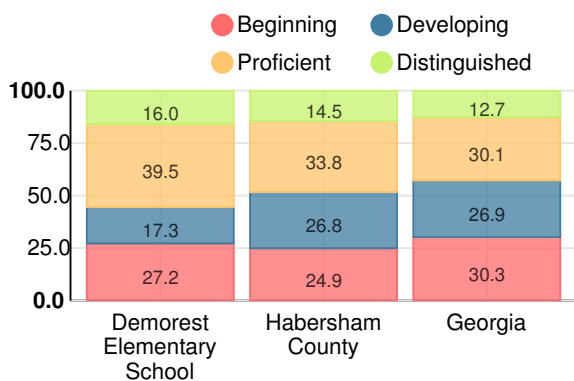

School Climate Star Rating

Financial Efficiency Star Rating

Per Pupil Expenditures

Race/Ethnicity

Economically Disadvantaged (ED)

Students with Disability (SWD)

English Language Learners (ELL)

Elementary

CCRPI Score

Demorest Elementary School

Indicator	2019
Content Mastery	81.1
Progress	91.6
Closing Gaps	63.9
Readiness	83.7
CCRPI Score	82.7

English

Percent of students scoring in each performance level on 2019 Georgia Milestones for elementary grades

Mathematics

Percent of students scoring in each performance level on 2019 Georgia Milestones for elementary grades

Science

Percent of students scoring in each performance level on 2019 Georgia Milestones for elementary grades

Social Studies

Percent of students scoring in each performance level on 2019 Georgia Milestones for elementary grades

**Reading at or above the Grade Level Target
(3rd Grade)**

Percent of students in grade 3 achieving Lexile measure equal to or greater than 670