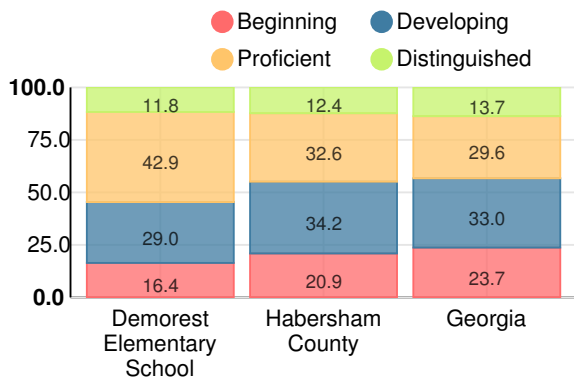

Discipline data are available in the [K-12 Student Discipline Dashboard](#).

Performance Snapshot

- Demorest Elementary School's **overall performance is higher than 76% of schools in the state** and is similar to its district.
- Its students' **academic growth is higher than 79% of schools in the state** and higher than its district.
- **59.5% of its 3rd grade students are reading at or above the grade level target.**
- Demorest Elementary School is **Beating the Odds**, meaning that it performs better than similar schools.

School Climate Star Rating

Financial Efficiency Star Rating

Per Pupil Expenditures

Race/Ethnicity

Economically Disadvantaged (ED)

Students with Disability (SWD)

English Language Learners (ELL)

Elementary

CCRPI Score

Demorest Elementary School

Indicator	2019
Content Mastery	81.1
Progress	91.6
Closing Gaps	63.9
Readiness	83.7
CCRPI Score	82.7

English

Percent of students scoring in each performance level on 2019 Georgia Milestones for elementary grades

Mathematics

Percent of students scoring in each performance level on 2019 Georgia Milestones for elementary grades

Science

Percent of students scoring in each performance level on 2019 Georgia Milestones for elementary grades