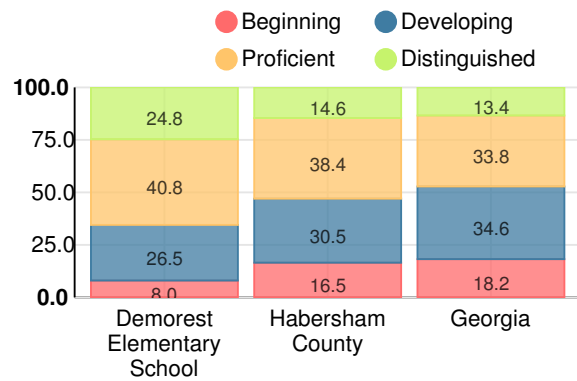

School Climate Star Rating

Financial Efficiency Star Rating

Per Pupil Expenditures

Race/Ethnicity

Economically Disadvantaged (ED)

Students with Disability (SWD)

English Language Learners (ELL)

Elementary

CCRPI Score

Demorest Elementary School

Indicator	2019
Content Mastery	81.1
Progress	91.6
Closing Gaps	63.9
Readiness	83.7
CCRPI Score	82.7

English

Percent of students scoring in each performance level on 2019 Georgia Milestones for elementary grades

Mathematics

Percent of students scoring in each performance level on 2019 Georgia Milestones for elementary grades

Science

Percent of students scoring in each performance level on 2019 Georgia Milestones for elementary grades

Social Studies

Percent of students scoring in each performance level on 2019 Georgia Milestones for elementary grades

**Reading at or above the Grade Level Target
(3rd Grade)**

Percent of students in grade 3 achieving Lexile measure equal to or greater than 670