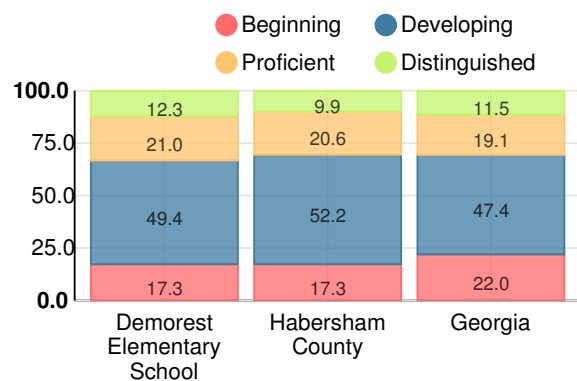

CCRPI Score

Demorest Elementary School

Indicator	2019
Content Mastery	81.1
Progress	91.6
Closing Gaps	63.9
Readiness	83.7
CCRPI Score	82.7

English

Percent of students scoring in each performance level on 2019 Georgia Milestones for elementary grades

Mathematics

Percent of students scoring in each performance level on 2019 Georgia Milestones for elementary grades

Science

Percent of students scoring in each performance level on 2019 Georgia Milestones for elementary grades

Social Studies

Percent of students scoring in each performance level on 2019 Georgia Milestones for elementary grades

**Reading at or above the Grade Level Target
(3rd Grade)**

Percent of students in grade 3 achieving Lexile measure equal to or greater than 670