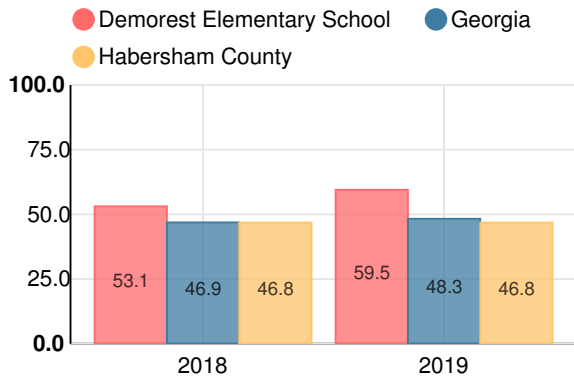

Mathematics

Percent of students scoring in each performance level on 2019 Georgia Milestones for elementary grades

Science

Percent of students scoring in each performance level on 2019 Georgia Milestones for elementary grades

Social Studies

Percent of students scoring in each performance level on 2019 Georgia Milestones for elementary grades

**Reading at or above the Grade Level Target
(3rd Grade)**

Percent of students in grade 3 achieving Lexile measure equal to or greater than 670