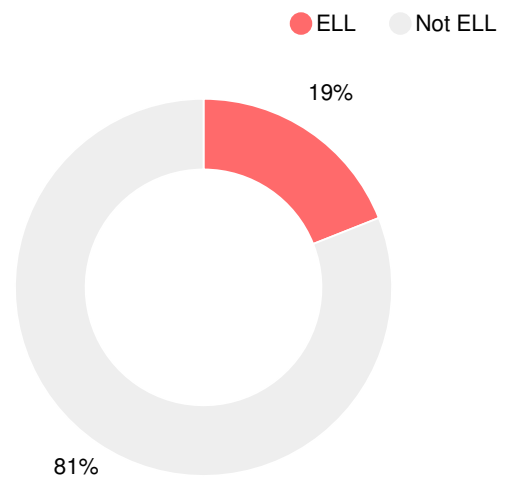

School Climate Star Rating

Financial Efficiency Star Rating

Per Pupil Expenditures

Race/Ethnicity

Economically Disadvantaged (ED)

Students with Disability (SWD)

English Language Learners (ELL)

Elementary

CCRPI Score

Demorest Elementary School

Indicator	2019
Content Mastery	81.1
Progress	91.6
Closing Gaps	63.9
Readiness	83.7
CCRPI Score	82.7

English

Percent of students scoring in each performance level on 2019 Georgia Milestones for elementary grades