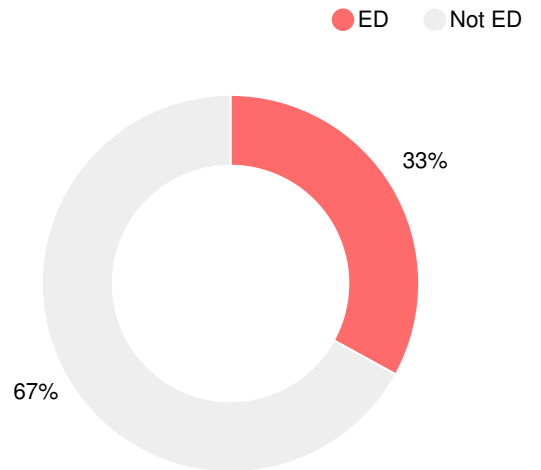

School Climate Star Rating

Financial Efficiency Star Rating

Per Pupil Expenditures

Race/Ethnicity

Economically Disadvantaged (ED)

Students with Disability (SWD)

English Language Learners (ELL)

Elementary

CCRPI Score

Demorest Elementary School

Indicator	2019
Content Mastery	81.1
Progress	91.6
Closing Gaps	63.9
Readiness	83.7
CCRPI Score	82.7

English

Percent of students scoring in each performance level on 2019 Georgia Milestones for elementary grades