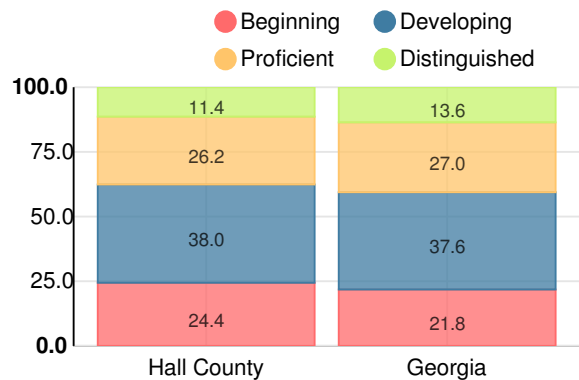

Performance Snapshot

- Lanier College and Career Academy's **overall performance is higher than 1% of schools in the state** and is lower than its district.
- Its students' **academic growth is higher than 2% of schools in the state** and lower than its district.
- Its **four-year graduation rate is 39.7%**, which is **higher than 3% of high schools in the state** and lower than its district.
- **9.9% of graduates are college and career ready**.

111.8%

School Climate Star Rating

Financial Efficiency Star Rating

Per Pupil Expenditures

Race/Ethnicity

Economically Disadvantaged (ED)

Students with Disability (SWD)

English Language Learners (ELL)

Middle School

English

Percent of students scoring in each performance level on 2019
Georgia Milestones for middle school grades

Mathematics

Percent of students scoring in each performance level on 2019
Georgia Milestones for middle school grades

Science

Percent of students scoring in each performance level on 2019
Georgia Milestones for middle school grades

Social Studies

Percent of students scoring in each performance level on 2019
Georgia Milestones for middle school grades