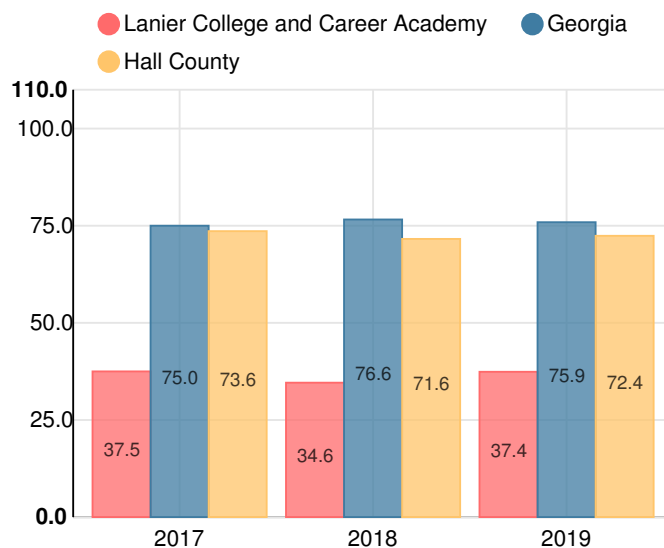

Lanier College and Career Academy

2723 Tumbling Creek Rd, Gainesville, GA 30504

770-531-2330

Grades: 9-12

Enrollment: 211 students

Note: For information on educator qualifications and other federal reporting requirements, [click here](#). Discipline data are available in the [K-12 Student Discipline Dashboard](#).

Performance Snapshot

- Lanier College and Career Academy's **overall performance is higher than 1% of schools in the state** and is lower than its district.
- Its students' **academic growth is higher than 2% of schools in the state** and lower than its district.
- Its **four-year graduation rate is 39.7%**, which is **higher than 3% of high schools in the state** and lower than its district.
- **9.9% of graduates are college and career ready**.

School Wide

F37.4

Year	Lanier College and Career Academy
2019	F
2018	F
2017	F
2016	F
2015	F

Grade conversion	
A	90 - 100
B	80 - 89.9
C	70 - 79.9
D	60 - 69.9
F	0 - 59.9

CCRPI Single Score