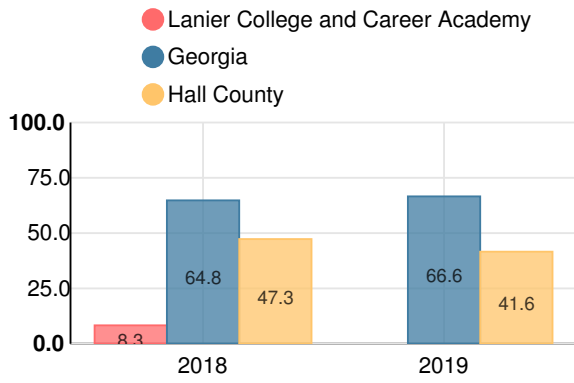

Science

Percent of students scoring in each performance level on 2019
Georgia Milestones for middle school grades

Social Studies

Percent of students scoring in each performance level on 2019
Georgia Milestones for middle school grades

Reading at or above the Grade Level Target (8th Grade)

Percent of students in grade 8 achieving Lexile measure greater than 1097

High School

CCRPI Score

Lanier College and Career Academy

Indicator	2019
Content Mastery	19.7
Progress	53.8
Closing Gaps	47.8
Readiness	25.8
Graduation Rate	44.4
CCRPI Score	37.4