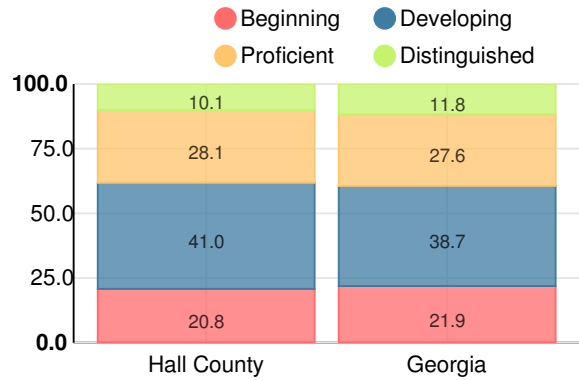

Performance Snapshot

- Lanier College and Career Academy's **overall performance is higher than 1% of schools in the state** and is lower than its district.
- Its students' **academic growth is higher than 2% of schools in the state** and lower than its district.
- Its **four-year graduation rate is 39.7%**, which is **higher than 3% of high schools in the state** and lower than its district.
- **9.9% of graduates are college and career ready**.

111.8%

School Climate Star Rating

Financial Efficiency Star Rating

Per Pupil Expenditures

Race/Ethnicity

Economically Disadvantaged (ED)

Students with Disability (SWD)

English Language Learners (ELL)

Middle School

English

Percent of students scoring in each performance level on 2019
Georgia Milestones for middle school grades

Mathematics

Percent of students scoring in each performance level on 2019
Georgia Milestones for middle school grades

Science

Percent of students scoring in each performance level on 2019
Georgia Milestones for middle school grades

Social Studies

Percent of students scoring in each performance level on 2019
Georgia Milestones for middle school grades