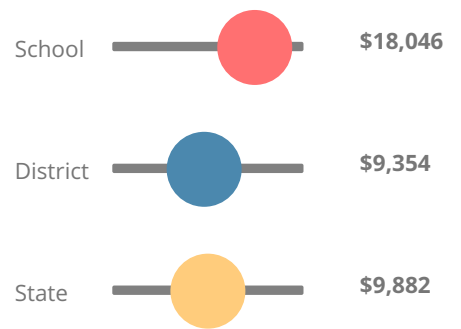

111.8%

School Climate Star Rating

Financial Efficiency Star Rating

Per Pupil Expenditures

Race/Ethnicity

Economically Disadvantaged (ED)

Students with Disability (SWD)

English Language Learners (ELL)

Middle School

English

Percent of students scoring in each performance level on 2019
Georgia Milestones for middle school grades

Mathematics

Percent of students scoring in each performance level on 2019
Georgia Milestones for middle school grades