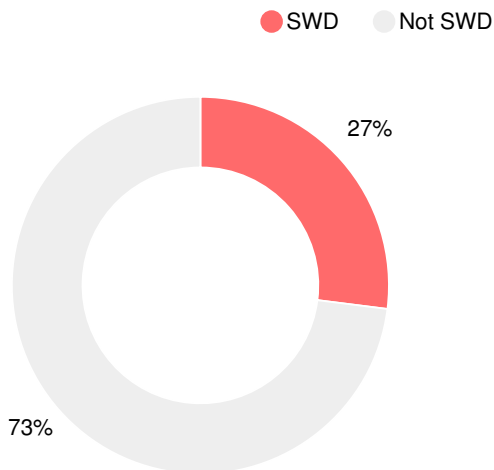

111.8%

School Climate Star Rating

Financial Efficiency Star Rating

Per Pupil Expenditures

Race/Ethnicity

Economically Disadvantaged (ED)

Students with Disability (SWD)

English Language Learners (ELL)