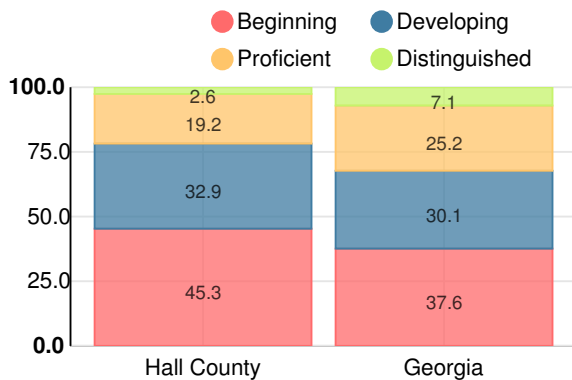

Performance Snapshot

- Lanier College and Career Academy's **overall performance is higher than 1% of schools in the state** and is lower than its district.
- Its students' **academic growth is higher than 2% of schools in the state** and lower than its district.
- Its **four-year graduation rate is 39.7%**, which is **higher than 3% of high schools in the state** and lower than its district.
- **9.9% of graduates are college and career ready**.

111.8%

School Climate Star Rating

Financial Efficiency Star Rating

Per Pupil Expenditures

Race/Ethnicity

Economically Disadvantaged (ED)

Students with Disability (SWD)

English Language Learners (ELL)

Middle School

English

Percent of students scoring in each performance level on 2019
Georgia Milestones for middle school grades

Mathematics

Percent of students scoring in each performance level on 2019
Georgia Milestones for middle school grades

Science

Percent of students scoring in each performance level on 2019
Georgia Milestones for middle school grades

Social Studies

Percent of students scoring in each performance level on 2019
Georgia Milestones for middle school grades