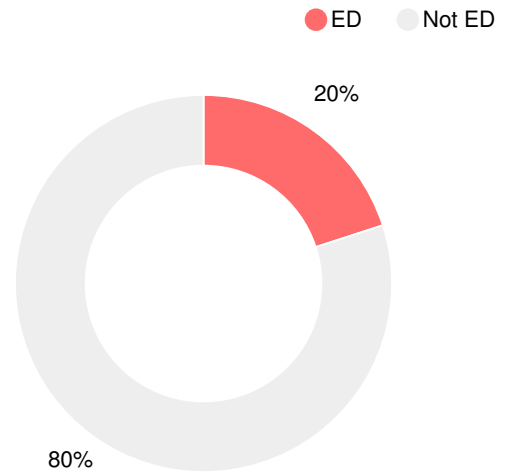

111.8%

School Climate Star Rating

Financial Efficiency Star Rating

Per Pupil Expenditures

Race/Ethnicity

Economically Disadvantaged (ED)

Students with Disability (SWD)

English Language Learners (ELL)