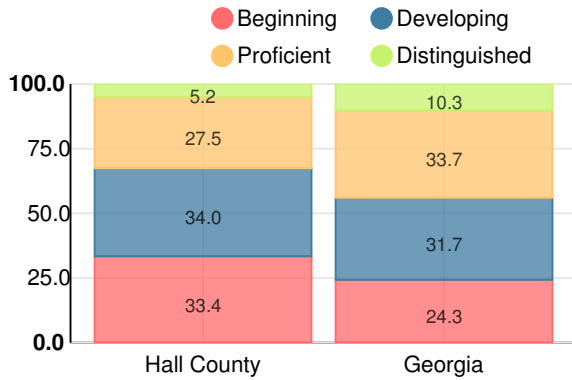

Performance Snapshot

- Lanier College and Career Academy's **overall performance is higher than 1% of schools in the state** and is lower than its district.
- Its students' **academic growth is higher than 2% of schools in the state** and lower than its district.
- Its **four-year graduation rate is 39.7%**, which is **higher than 3% of high schools in the state** and lower than its district.
- **9.9% of graduates are college and career ready**.

School Wide

F37.4

Year	Lanier College and Career Academy
2019	F
2018	F
2017	F
2016	F
2015	F

Grade conversion	
A	90 - 100
B	80 - 89.9
C	70 - 79.9
D	60 - 69.9
F	0 - 59.9

CCRPI Single Score

Student Mobility Rate

111.8%

School Climate Star Rating

Financial Efficiency Star Rating

Per Pupil Expenditures

Race/Ethnicity

Economically Disadvantaged (ED)

Students with Disability (SWD)

English Language Learners (ELL)

Middle School

English

Percent of students scoring in each performance level on 2019
Georgia Milestones for middle school grades

Mathematics

Percent of students scoring in each performance level on 2019
Georgia Milestones for middle school grades