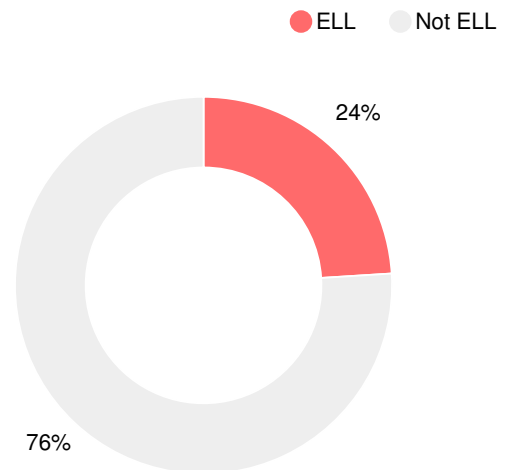

111.8%

School Climate Star Rating

Financial Efficiency Star Rating

Per Pupil Expenditures

Race/Ethnicity

Economically Disadvantaged (ED)

Students with Disability (SWD)

English Language Learners (ELL)