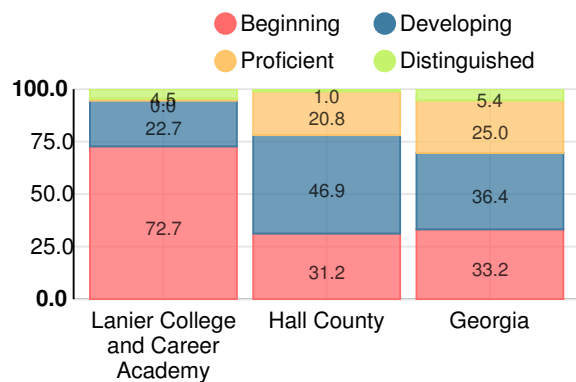

Performance Snapshot

- Lanier College and Career Academy's **overall performance is higher than 1% of schools in the state** and is lower than its district.
- Its students' **academic growth is higher than 2% of schools in the state** and lower than its district.
- Its **four-year graduation rate is 39.7%**, which is **higher than 3% of high schools in the state** and lower than its district.
- **9.9% of graduates are college and career ready**.

Reading at or above the Grade Level Target (8th Grade)

Percent of students in grade 8 achieving Lexile measure greater than 1097

High School

CCRPI Score

Lanier College and Career Academy

Indicator	2019
Content Mastery	19.7
Progress	53.8
Closing Gaps	47.8
Readiness	25.8
Graduation Rate	44.4
CCRPI Score	37.4

American Literature & Composition

Percent of students scoring in each performance level on 2019

Georgia Milestones

Coordinate Algebra/Algebra I

Percent of students scoring in each performance level on 2019

Georgia Milestones

Biology

Percent of students scoring in each performance level on 2019

Georgia Milestones

US History

Percent of students scoring in each performance level on 2019

Georgia Milestones

College & Career Readiness