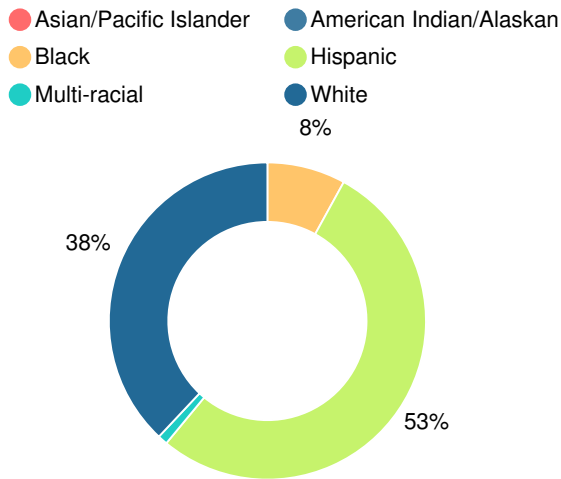

111.8%

School Climate Star Rating

Financial Efficiency Star Rating

Per Pupil Expenditures

Race/Ethnicity

Economically Disadvantaged (ED)

Students with Disability (SWD)

English Language Learners (ELL)