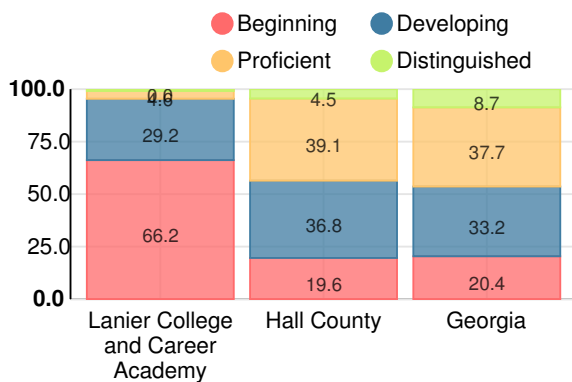

Performance Snapshot

- Lanier College and Career Academy's **overall performance is higher than 1% of schools in the state** and is lower than its district.
- Its students' **academic growth is higher than 2% of schools in the state** and lower than its district.
- Its **four-year graduation rate is 39.7%**, which is **higher than 3% of high schools in the state** and lower than its district.
- **9.9% of graduates are college and career ready**.

Science

Percent of students scoring in each performance level on 2019
Georgia Milestones for middle school grades

Social Studies

Percent of students scoring in each performance level on 2019
Georgia Milestones for middle school grades

Reading at or above the Grade Level Target (8th Grade)

Percent of students in grade 8 achieving Lexile measure greater than 1097

High School

CCRPI Score

Lanier College and Career Academy

Indicator	2019
Content Mastery	19.7
Progress	53.8
Closing Gaps	47.8
Readiness	25.8
Graduation Rate	44.4
CCRPI Score	37.4

American Literature & Composition

Percent of students scoring in each performance level on 2019

Georgia Milestones

Coordinate Algebra/Algebra I

Percent of students scoring in each performance level on 2019