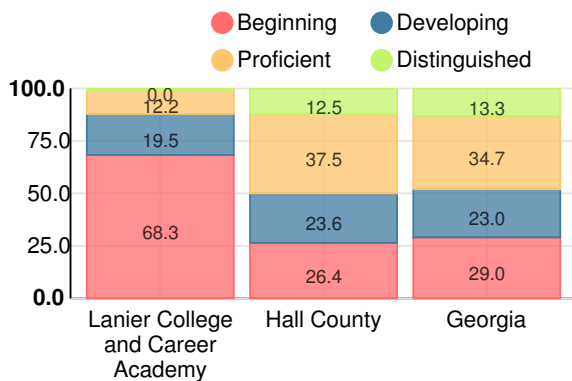

Science

Percent of students scoring in each performance level on 2019
Georgia Milestones for middle school grades

Social Studies

Percent of students scoring in each performance level on 2019
Georgia Milestones for middle school grades

Reading at or above the Grade Level Target (8th Grade)

Percent of students in grade 8 achieving Lexile measure greater than 1097

High School

CCRPI Score

Lanier College and Career Academy

Indicator	2019
Content Mastery	19.7
Progress	53.8
Closing Gaps	47.8
Readiness	25.8
Graduation Rate	44.4
CCRPI Score	37.4

American Literature & Composition

Percent of students scoring in each performance level on 2019

Georgia Milestones

Coordinate Algebra/Algebra I

Percent of students scoring in each performance level on 2019

Georgia Milestones

Biology

Percent of students scoring in each performance level on 2019

Georgia Milestones

US History

Percent of students scoring in each performance level on 2019

Georgia Milestones

College & Career Readiness