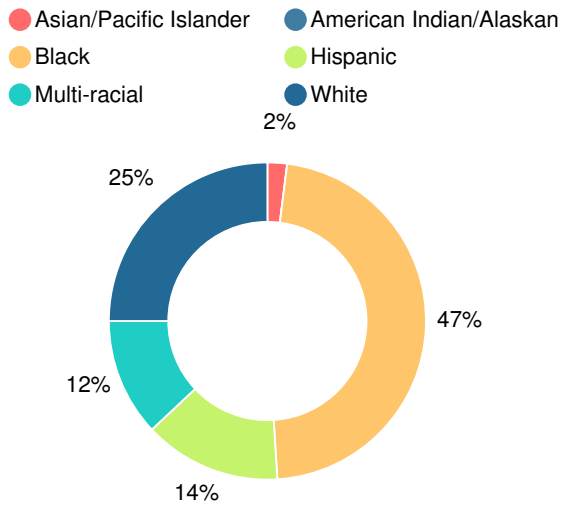

23.1%

School Climate Star Rating

Financial Efficiency Star Rating

Per Pupil Expenditures

Race/Ethnicity

Economically Disadvantaged (ED)

Students with Disability (SWD)

English Language Learners (ELL)