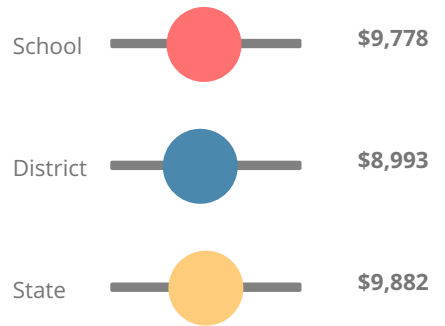

23.1%

School Climate Star Rating

Financial Efficiency Star Rating

Per Pupil Expenditures

Race/Ethnicity

Economically Disadvantaged (ED)

Students with Disability (SWD)

English Language Learners (ELL)