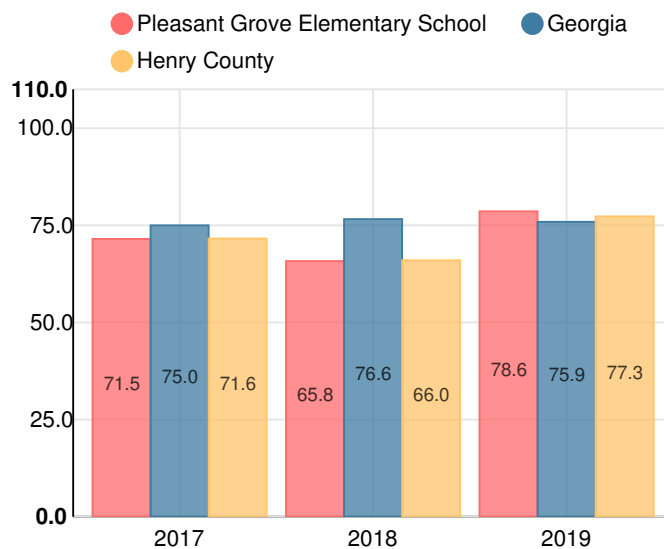

Pleasant Grove Elementary School

150 Reagan Road, Stockbridge, GA 30281

770-898-0176

Grades: K-5

Enrollment: 496 students

Note: For information on educator qualifications and other federal reporting requirements, [click here](#). Discipline data are available in the [K-12 Student Discipline Dashboard](#).

Performance Snapshot

- Pleasant Grove Elementary School's **overall performance is higher than 62% of schools in the state** and is similar to its district.
- Its students' **academic growth is higher than 89% of schools in the state** and higher than its district.
- **40.7% of its 3rd grade students are reading at or above the grade level target.**
- Pleasant Grove Elementary School is **Beating the Odds**, meaning that it performs better than similar schools.

School Wide

C78.6

Year	Pleasant Grove Elementary School
2019	C
2018	D
2017	C
2016	D
2015	D

Grade conversion	
A	90 - 100
B	80 - 89.9
C	70 - 79.9
D	60 - 69.9
F	0 - 59.9

CCRPI Single Score