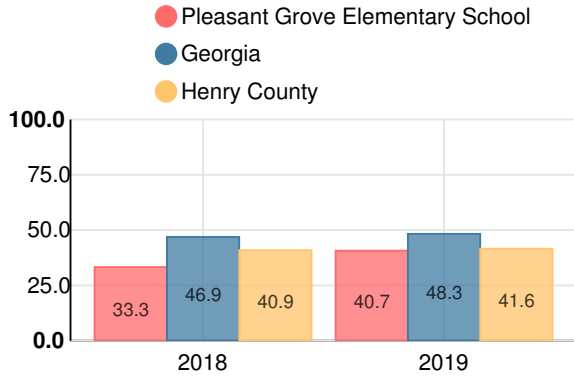

Mathematics

Percent of students scoring in each performance level on 2019 Georgia Milestones for elementary grades

Science

Percent of students scoring in each performance level on 2019 Georgia Milestones for elementary grades

Social Studies

Percent of students scoring in each performance level on 2019 Georgia Milestones for elementary grades

**Reading at or above the Grade Level Target
(3rd Grade)**

Percent of students in grade 3 achieving Lexile measure equal to or greater than 670