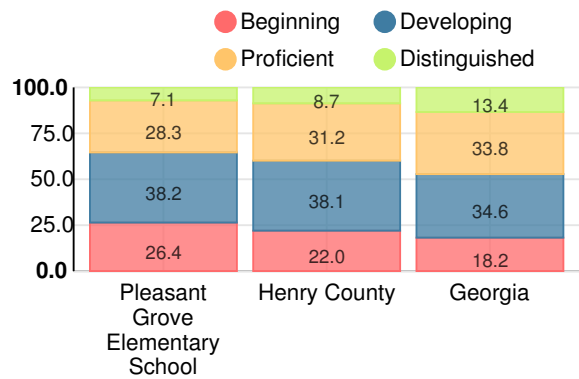

23.1%

School Climate Star Rating

Financial Efficiency Star Rating

Per Pupil Expenditures

Race/Ethnicity

Economically Disadvantaged (ED)

Students with Disability (SWD)

English Language Learners (ELL)

Elementary

CCRPI Score

Pleasant Grove Elementary School

Indicator	2019
Content Mastery	62.3
Progress	95.1
Closing Gaps	75.0
Readiness	77.0
CCRPI Score	78.6

English

Percent of students scoring in each performance level on 2019 Georgia Milestones for elementary grades

Mathematics

Percent of students scoring in each performance level on 2019 Georgia Milestones for elementary grades

Science

Percent of students scoring in each performance level on 2019 Georgia Milestones for elementary grades

Social Studies

Percent of students scoring in each performance level on 2019 Georgia Milestones for elementary grades

**Reading at or above the Grade Level Target
(3rd Grade)**

Percent of students in grade 3 achieving Lexile measure equal to or greater than 670