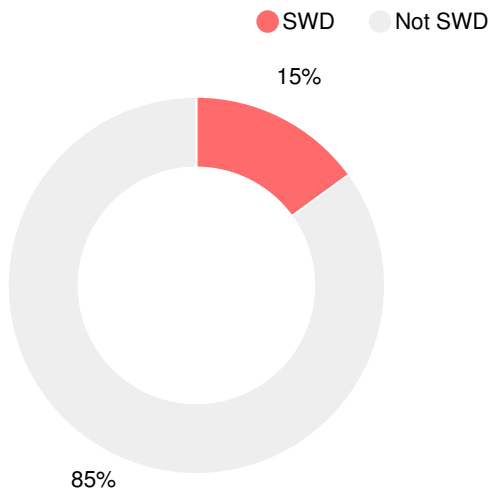

23.1%

School Climate Star Rating

Financial Efficiency Star Rating

Per Pupil Expenditures

Race/Ethnicity

Economically Disadvantaged (ED)

Students with Disability (SWD)

English Language Learners (ELL)