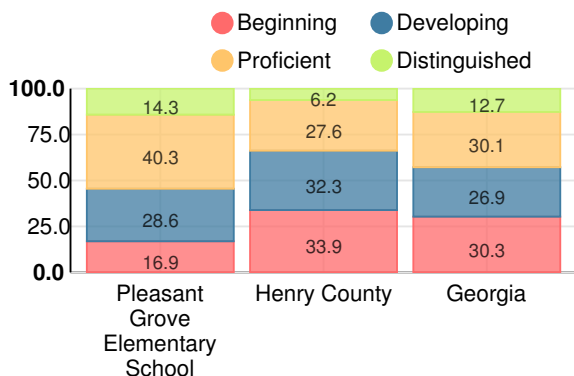

23.1%

School Climate Star Rating

Financial Efficiency Star Rating

Per Pupil Expenditures

Race/Ethnicity

Economically Disadvantaged (ED)

Students with Disability (SWD)

English Language Learners (ELL)

Elementary

CCRPI Score

Pleasant Grove Elementary School

Indicator	2019
Content Mastery	62.3
Progress	95.1
Closing Gaps	75.0
Readiness	77.0
CCRPI Score	78.6

English

Percent of students scoring in each performance level on 2019 Georgia Milestones for elementary grades

Mathematics

Percent of students scoring in each performance level on 2019 Georgia Milestones for elementary grades

Science

Percent of students scoring in each performance level on 2019 Georgia Milestones for elementary grades

Social Studies

Percent of students scoring in each performance level on 2019 Georgia Milestones for elementary grades

**Reading at or above the Grade Level Target
(3rd Grade)**

Percent of students in grade 3 achieving Lexile measure equal to or greater than 670