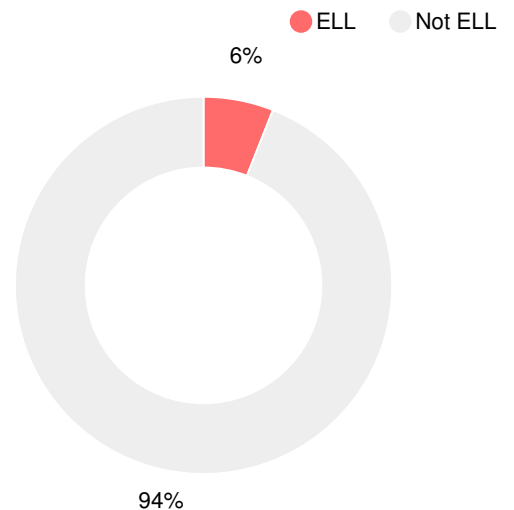

23.1%

School Climate Star Rating

Financial Efficiency Star Rating

Per Pupil Expenditures

Race/Ethnicity

Economically Disadvantaged (ED)

Students with Disability (SWD)

English Language Learners (ELL)

Elementary

CCRPI Score

Pleasant Grove Elementary School

Indicator	2019
Content Mastery	62.3
Progress	95.1
Closing Gaps	75.0
Readiness	77.0
CCRPI Score	78.6

English

Percent of students scoring in each performance level on 2019 Georgia Milestones for elementary grades