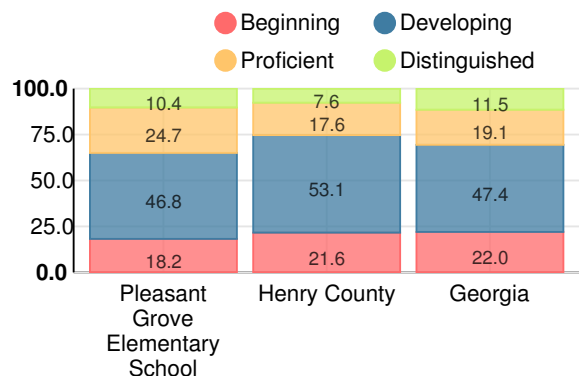

23.1%

School Climate Star Rating

Financial Efficiency Star Rating

Per Pupil Expenditures

Race/Ethnicity

Economically Disadvantaged (ED)

Students with Disability (SWD)

English Language Learners (ELL)

Elementary

CCRPI Score

Pleasant Grove Elementary School

Indicator	2019
Content Mastery	62.3
Progress	95.1
Closing Gaps	75.0
Readiness	77.0
CCRPI Score	78.6

English

Percent of students scoring in each performance level on 2019 Georgia Milestones for elementary grades

Mathematics

Percent of students scoring in each performance level on 2019 Georgia Milestones for elementary grades

Science

Percent of students scoring in each performance level on 2019 Georgia Milestones for elementary grades

Social Studies

Percent of students scoring in each performance level on 2019 Georgia Milestones for elementary grades

**Reading at or above the Grade Level Target
(3rd Grade)**

Percent of students in grade 3 achieving Lexile measure equal to or greater than 670