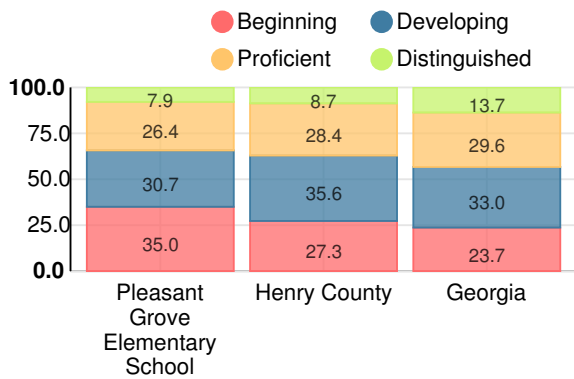

23.1%

School Climate Star Rating

Financial Efficiency Star Rating

Per Pupil Expenditures

Race/Ethnicity

Economically Disadvantaged (ED)

Students with Disability (SWD)

English Language Learners (ELL)

Elementary

CCRPI Score

Pleasant Grove Elementary School

Indicator	2019
Content Mastery	62.3
Progress	95.1
Closing Gaps	75.0
Readiness	77.0
CCRPI Score	78.6

English

Percent of students scoring in each performance level on 2019 Georgia Milestones for elementary grades

Mathematics

Percent of students scoring in each performance level on 2019 Georgia Milestones for elementary grades

Science

Percent of students scoring in each performance level on 2019 Georgia Milestones for elementary grades

Social Studies

Percent of students scoring in each performance level on 2019 Georgia Milestones for elementary grades

**Reading at or above the Grade Level Target
(3rd Grade)**

Percent of students in grade 3 achieving Lexile measure equal to or greater than 670