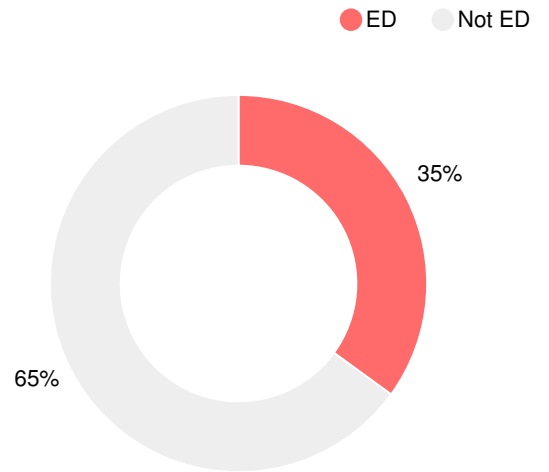

23.1%

School Climate Star Rating

Financial Efficiency Star Rating

Per Pupil Expenditures

Race/Ethnicity

Economically Disadvantaged (ED)

Students with Disability (SWD)

English Language Learners (ELL)

Elementary

CCRPI Score

Pleasant Grove Elementary School

Indicator	2019
Content Mastery	62.3
Progress	95.1
Closing Gaps	75.0
Readiness	77.0
CCRPI Score	78.6

English

Percent of students scoring in each performance level on 2019 Georgia Milestones for elementary grades