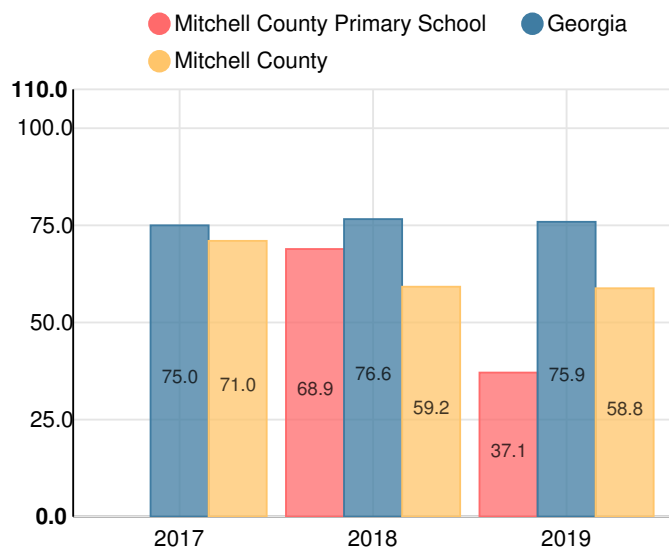

Mitchell County Primary School

50 Griffin Rd, Camilla, GA 31730

(229)336-8250

Grades: K-1

Enrollment: 216 students

Performance Snapshot

- Mitchell County Primary School's **overall performance is higher than 1% of schools in the state** and is lower than its district.

Note: For information on educator qualifications and other federal reporting requirements, [click here](#).

Discipline data are available in the [K-12 Student Discipline Dashboard](#).

School Wide

F37.1

Year	Mitchell County Primary School
2019	F
2018	D
2017	-
2016	-
2015	-

Grade conversion	
A	90 - 100
B	80 - 89.9
C	70 - 79.9
D	60 - 69.9
F	0 - 59.9

CCRPI Single Score