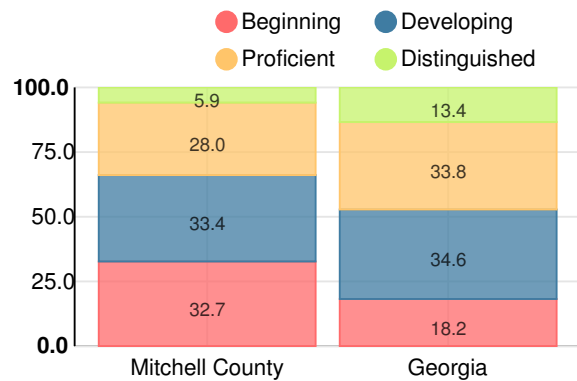

Grade conversion	
A	90 - 100
B	80 - 89.9
C	70 - 79.9
D	60 - 69.9
F	0 - 59.9

CCRPI Single Score

Student Mobility Rate

17.7%

School Climate Star Rating

Per Pupil Expenditures

Race/Ethnicity

Economically Disadvantaged (ED)

Students with Disability (SWD)

English Language Learners (ELL)

Elementary

CCRPI Score

Mitchell County Primary School

Indicator	2019
Content Mastery	46.1
Progress	NaN
Closing Gaps	0.0
Readiness	51.3
CCRPI Score	37.1

English

Percent of students scoring in each performance level on 2019 Georgia Milestones for elementary grades

Mathematics

Percent of students scoring in each performance level on 2019 Georgia Milestones for elementary grades

Science

Percent of students scoring in each performance level on 2019 Georgia Milestones for elementary grades

Social Studies

Percent of students scoring in each performance level on 2019 Georgia Milestones for elementary grades