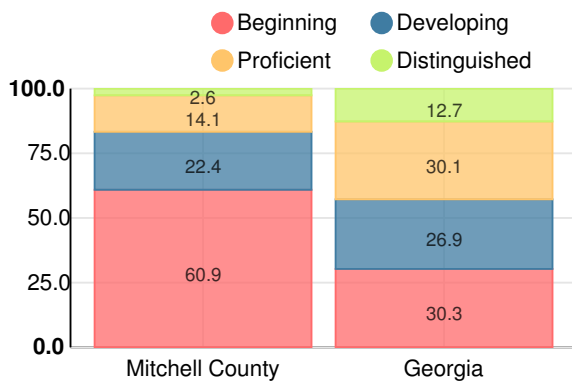

Grade conversion	
A	90 - 100
B	80 - 89.9
C	70 - 79.9
D	60 - 69.9
F	0 - 59.9

CCRPI Single Score

Student Mobility Rate

17.7%

School Climate Star Rating

Per Pupil Expenditures

Race/Ethnicity

Economically Disadvantaged (ED)

Students with Disability (SWD)

English Language Learners (ELL)

Elementary

CCRPI Score

Mitchell County Primary School

Indicator	2019
Content Mastery	46.1
Progress	NaN
Closing Gaps	0.0
Readiness	51.3
CCRPI Score	37.1

English

Percent of students scoring in each performance level on 2019 Georgia Milestones for elementary grades

Mathematics

Percent of students scoring in each performance level on 2019 Georgia Milestones for elementary grades

Science

Percent of students scoring in each performance level on 2019 Georgia Milestones for elementary grades

Social Studies

Percent of students scoring in each performance level on 2019 Georgia Milestones for elementary grades