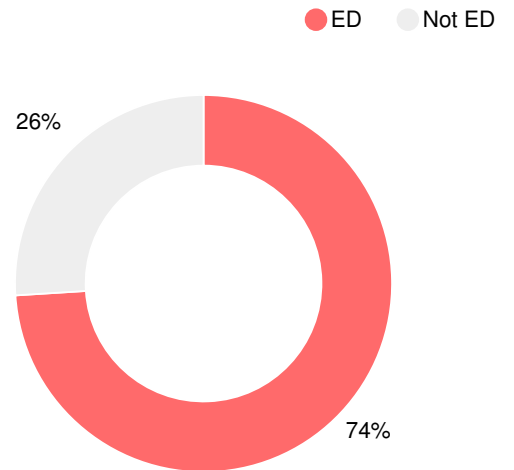

Grade conversion	
A	90 - 100
B	80 - 89.9
C	70 - 79.9
D	60 - 69.9
F	0 - 59.9

CCRPI Single Score

Student Mobility Rate

17.7%

School Climate Star Rating

Per Pupil Expenditures

Race/Ethnicity

Economically Disadvantaged (ED)