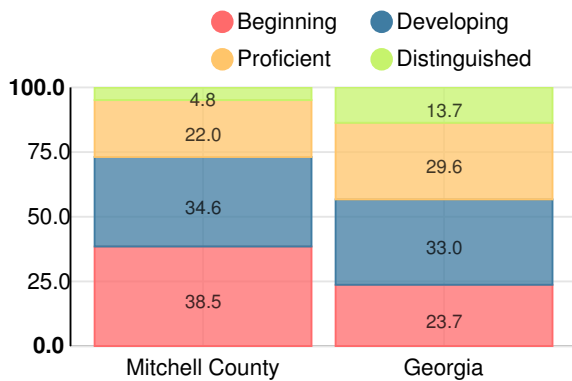

Grade conversion	
A	90 - 100
B	80 - 89.9
C	70 - 79.9
D	60 - 69.9
F	0 - 59.9

CCRPI Single Score

Student Mobility Rate

17.7%

School Climate Star Rating

Per Pupil Expenditures

Race/Ethnicity

Economically Disadvantaged (ED)

Students with Disability (SWD)

English Language Learners (ELL)

Elementary

CCRPI Score

Mitchell County Primary School

Indicator	2019
Content Mastery	46.1
Progress	NaN
Closing Gaps	0.0
Readiness	51.3
CCRPI Score	37.1

English

Percent of students scoring in each performance level on 2019 Georgia Milestones for elementary grades

Mathematics

Percent of students scoring in each performance level on 2019 Georgia Milestones for elementary grades

Science

Percent of students scoring in each performance level on 2019 Georgia Milestones for elementary grades

Social Studies

Percent of students scoring in each performance level on 2019 Georgia Milestones for elementary grades