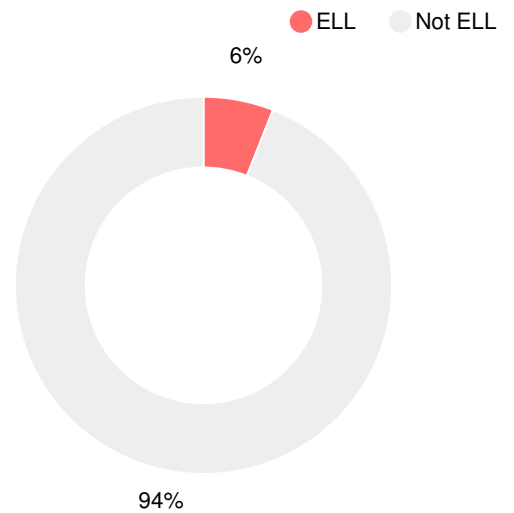

English Language Learners (ELL)