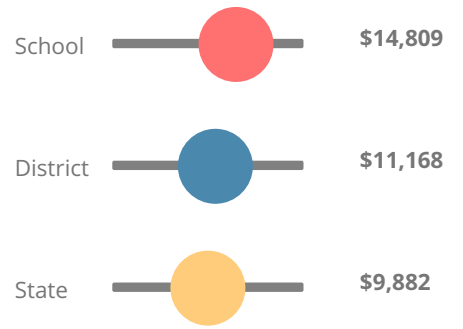

Grade conversion	
A	90 - 100
B	80 - 89.9
C	70 - 79.9
D	60 - 69.9
F	0 - 59.9

CCRPI Single Score

Student Mobility Rate

17.7%

School Climate Star Rating

Per Pupil Expenditures

Race/Ethnicity

Economically Disadvantaged (ED)