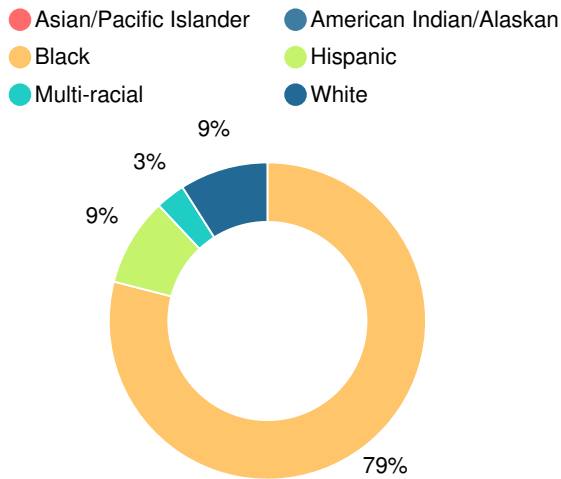

Race/Ethnicity