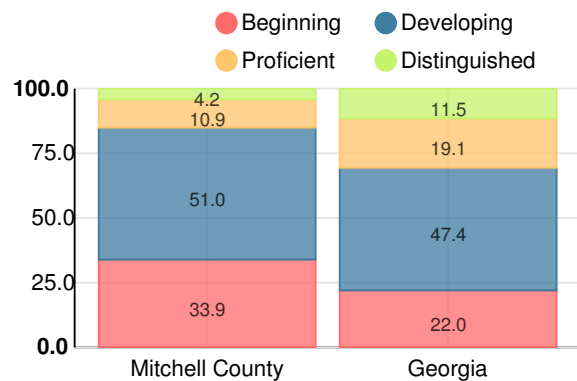

Grade conversion	
A	90 - 100
B	80 - 89.9
C	70 - 79.9
D	60 - 69.9
F	0 - 59.9

CCRPI Single Score

Student Mobility Rate

17.7%

School Climate Star Rating

Per Pupil Expenditures

Race/Ethnicity

Economically Disadvantaged (ED)

Students with Disability (SWD)

English Language Learners (ELL)

Elementary

CCRPI Score

Mitchell County Primary School

Indicator	2019
Content Mastery	46.1
Progress	NaN
Closing Gaps	0.0
Readiness	51.3
CCRPI Score	37.1

English

Percent of students scoring in each performance level on 2019 Georgia Milestones for elementary grades

Mathematics

Percent of students scoring in each performance level on 2019 Georgia Milestones for elementary grades

Science

Percent of students scoring in each performance level on 2019 Georgia Milestones for elementary grades

Social Studies

Percent of students scoring in each performance level on 2019 Georgia Milestones for elementary grades