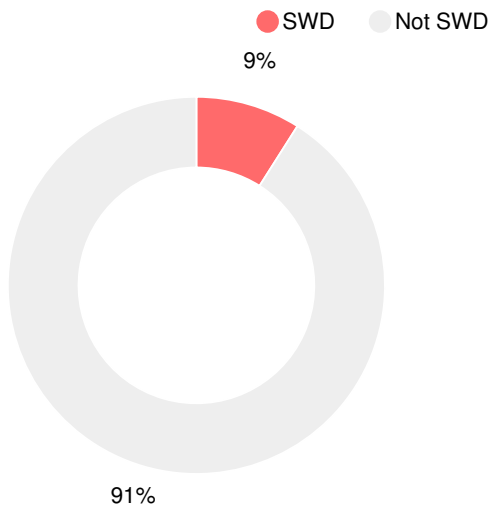

Students with Disability (SWD)