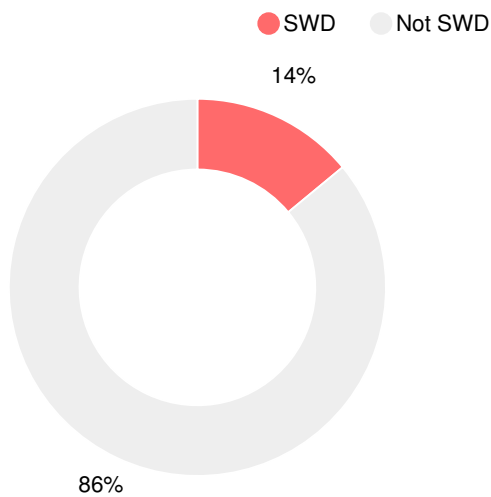

Financial Efficiency Star Rating

Per Pupil Expenditures

Race/Ethnicity

Economically Disadvantaged (ED)

Students with Disability (SWD)

English Language Learners (ELL)

Middle School

CCRPI Score