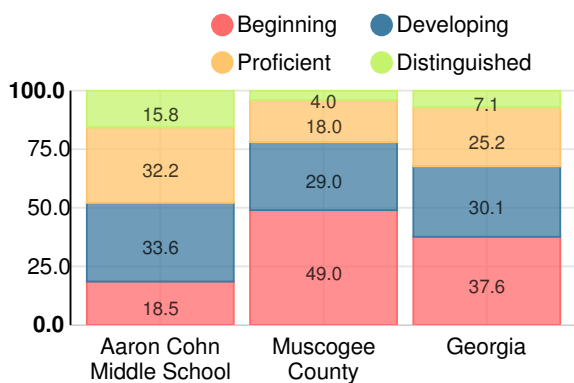

Discipline data are available in the [K-12 Student Discipline Dashboard](#).

Performance Snapshot

- Aaron Cohn Middle School's **overall performance is higher than 96% of schools in the state** and is higher than its district.
- Its students' **academic growth is higher than 99% of schools in the state** and higher than its district.
- **82.1% of its 8th grade students are reading at or above the grade level target.**
- Aaron Cohn Middle School is **Beating the Odds**, meaning that it performs better than similar schools.

Financial Efficiency Star Rating

Per Pupil Expenditures

Race/Ethnicity

Economically Disadvantaged (ED)

Students with Disability (SWD)

English Language Learners (ELL)

Middle School

CCRPI Score

Aaron Cohn Middle School

Indicator	2019
Content Mastery	87.1
Progress	100.0
Closing Gaps	100.0
Readiness	88.3
CCRPI Score	93.8

English

Percent of students scoring in each performance level on 2019
Georgia Milestones for middle school grades

Mathematics

Percent of students scoring in each performance level on 2019
Georgia Milestones for middle school grades

Science

Percent of students scoring in each performance level on 2019
Georgia Milestones for middle school grades