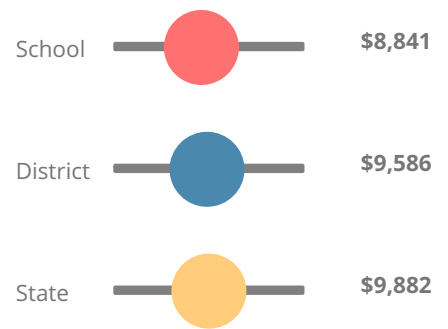

Student Mobility Rate

12.7%

School Climate Star Rating

Financial Efficiency Star Rating

Per Pupil Expenditures