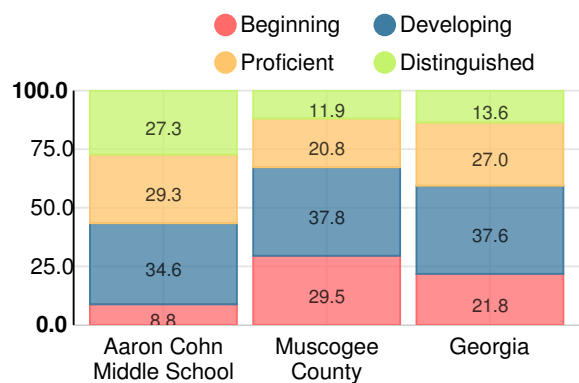

Discipline data are available in the [K-12 Student Discipline Dashboard](#).

Performance Snapshot

- Aaron Cohn Middle School's **overall performance is higher than 96% of schools in the state** and is higher than its district.
- Its students' **academic growth is higher than 99% of schools in the state** and higher than its district.
- **82.1% of its 8th grade students are reading at or above the grade level target.**
- Aaron Cohn Middle School is **Beating the Odds**, meaning that it performs better than similar schools.

Aaron Cohn Middle School

Indicator	2019
Content Mastery	87.1
Progress	100.0
Closing Gaps	100.0
Readiness	88.3
CCRPI Score	93.8

English

Percent of students scoring in each performance level on 2019
Georgia Milestones for middle school grades

Mathematics

Percent of students scoring in each performance level on 2019
Georgia Milestones for middle school grades

Science

Percent of students scoring in each performance level on 2019
Georgia Milestones for middle school grades

Social Studies

Percent of students scoring in each performance level on 2019
Georgia Milestones for middle school grades

Reading at or above the Grade Level Target (8th Grade)

Percent of students in grade 8 achieving Lexile measure greater than 1097