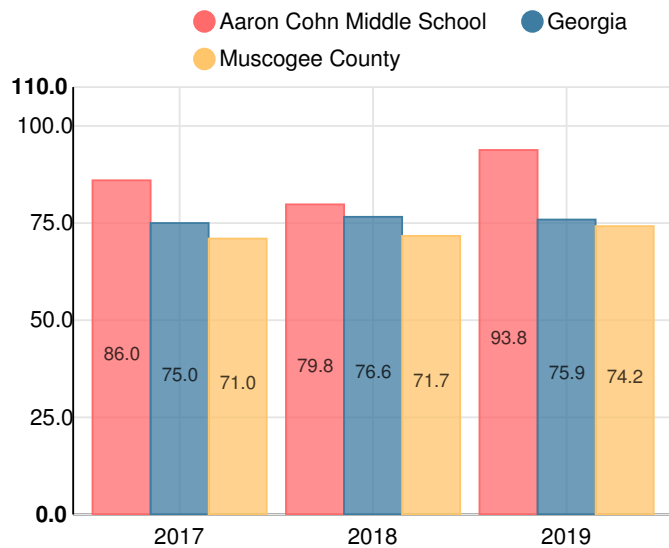

Aaron Cohn Middle School

7352 Garrett Rd, Midland, GA 31820

(706)569-3801

Grades: 6-8

Enrollment: 660 students

Greatest Gains (Platinum)

Note: For information on educator qualifications and other federal reporting requirements, [click here](#).

Discipline data are available in the [K-12 Student Discipline Dashboard](#).

Performance Snapshot

- Aaron Cohn Middle School's **overall performance is higher than 96% of schools in the state** and is higher than its district.
- Its students' **academic growth is higher than 99% of schools in the state** and higher than its district.
- **82.1% of its 8th grade students are reading at or above the grade level target.**
- Aaron Cohn Middle School is **Beating the Odds**, meaning that it performs better than similar schools.

School Wide

A93.8

Year	Aaron Cohn Middle School
2019	A
2018	C
2017	B
2016	B
2015	B

Grade conversion	
A	90 - 100
B	80 - 89.9
C	70 - 79.9
D	60 - 69.9
F	0 - 59.9

CCRPI Single Score