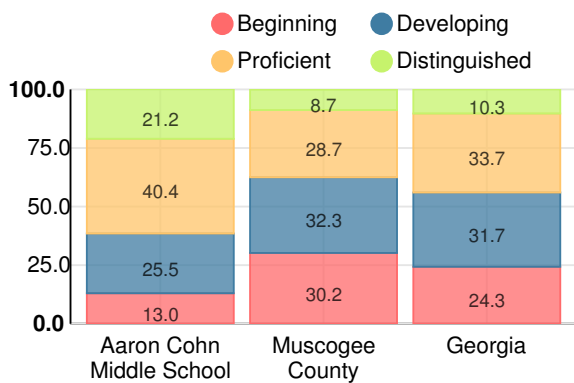

Discipline data are available in the [K-12 Student Discipline Dashboard](#).

Performance Snapshot

- Aaron Cohn Middle School's **overall performance is higher than 96% of schools in the state** and is higher than its district.
- Its students' **academic growth is higher than 99% of schools in the state** and higher than its district.
- **82.1% of its 8th grade students are reading at or above the grade level target.**
- Aaron Cohn Middle School is **Beating the Odds**, meaning that it performs better than similar schools.

School Wide

A93.8

Year	Aaron Cohn Middle School
2019	A
2018	C
2017	B
2016	B
2015	B

Grade conversion	
A	90 - 100
B	80 - 89.9
C	70 - 79.9
D	60 - 69.9
F	0 - 59.9

CCRPI Single Score

Student Mobility Rate

12.7%

School Climate Star Rating

Financial Efficiency Star Rating

Per Pupil Expenditures

Race/Ethnicity

Economically Disadvantaged (ED)

Students with Disability (SWD)

English Language Learners (ELL)

Middle School

CCRPI Score

Aaron Cohn Middle School

Indicator	2019
Content Mastery	87.1
Progress	100.0
Closing Gaps	100.0
Readiness	88.3
CCRPI Score	93.8

English

Percent of students scoring in each performance level on 2019
Georgia Milestones for middle school grades