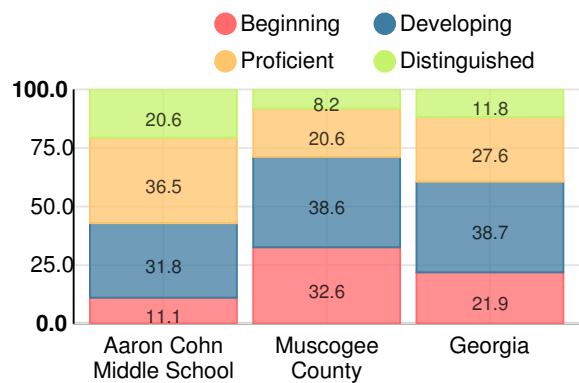

Discipline data are available in the [K-12 Student Discipline Dashboard](#).

Performance Snapshot

- Aaron Cohn Middle School's **overall performance is higher than 96% of schools in the state** and is higher than its district.
- Its students' **academic growth is higher than 99% of schools in the state** and higher than its district.
- **82.1% of its 8th grade students are reading at or above the grade level target.**
- Aaron Cohn Middle School is **Beating the Odds**, meaning that it performs better than similar schools.

Financial Efficiency Star Rating

Per Pupil Expenditures

Race/Ethnicity

Economically Disadvantaged (ED)

Students with Disability (SWD)

English Language Learners (ELL)

Middle School

CCRPI Score

Aaron Cohn Middle School

Indicator	2019
Content Mastery	87.1
Progress	100.0
Closing Gaps	100.0
Readiness	88.3
CCRPI Score	93.8

English

Percent of students scoring in each performance level on 2019
Georgia Milestones for middle school grades

Mathematics

Percent of students scoring in each performance level on 2019
Georgia Milestones for middle school grades

Science

Percent of students scoring in each performance level on 2019
Georgia Milestones for middle school grades