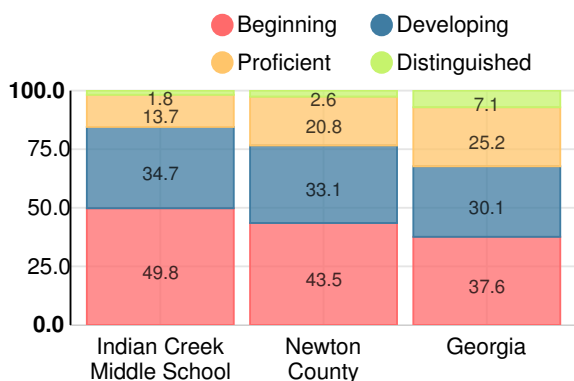

- Asian/Pacific Islander
- American Indian/Alaskan
- Black
- Hispanic
- Multi-racial
- White

Economically Disadvantaged (ED)

- ED
- Not ED

Students with Disability (SWD)

- SWD
- Not SWD

English Language Learners (ELL)

- ELL
- Not ELL

Middle School

CCRPI Score

Indian Creek Middle School

Indicator	2019
Content Mastery	47.0
Progress	56.7
Closing Gaps	14.3
Readiness	75.5
CCRPI Score	51.2

English

Percent of students scoring in each performance level on 2019 Georgia Milestones for middle school grades

Mathematics

Percent of students scoring in each performance level on 2019 Georgia Milestones for middle school grades

Science

Percent of students scoring in each performance level on 2019 Georgia Milestones for middle school grades