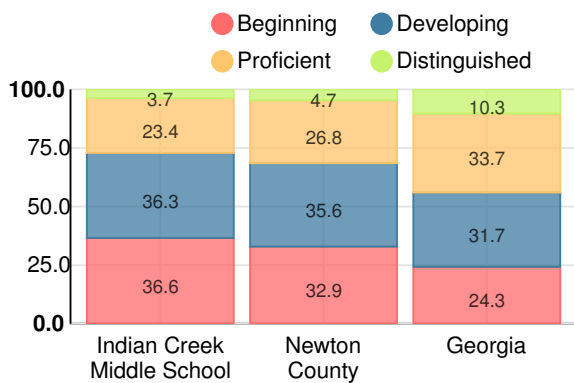

- Asian/Pacific Islander
- American Indian/Alaskan
- Black
- Hispanic
- Multi-racial
- White

Economically Disadvantaged (ED)

- ED
- Not ED

Students with Disability (SWD)

- SWD
- Not SWD

English Language Learners (ELL)

- ELL
- Not ELL

Middle School

CCRPI Score

Indian Creek Middle School

Indicator	2019
Content Mastery	47.0
Progress	56.7
Closing Gaps	14.3
Readiness	75.5
CCRPI Score	51.2

English

Percent of students scoring in each performance level on 2019 Georgia Milestones for middle school grades

Mathematics

Percent of students scoring in each performance level on 2019 Georgia Milestones for middle school grades

Science

Percent of students scoring in each performance level on 2019 Georgia Milestones for middle school grades