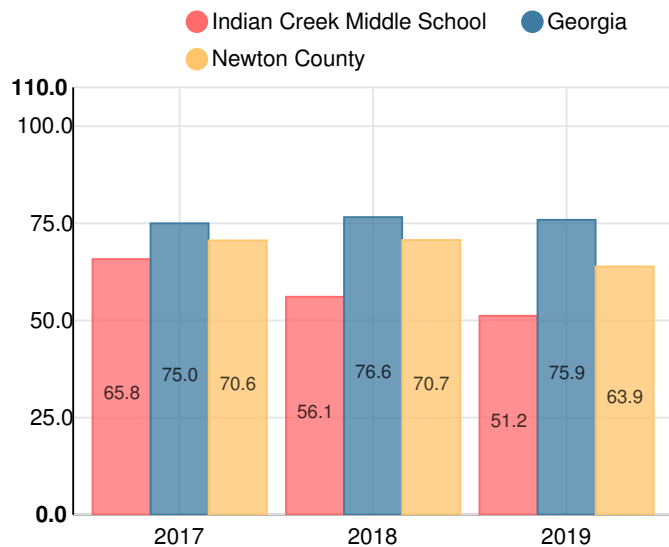

Indian Creek Middle School

11051 South Covington By-Pass Road, Covington, GA 30014

(770)385-6453

Grades: 6-8

Enrollment: 939 students

Performance Snapshot

- Indian Creek Middle School's **overall performance is higher than 3% of schools in the state** and is lower than its district.
- Its students' **academic growth is higher than 2% of schools in the state** and lower than its district.
- **49.4% of its 8th grade students are reading at or above the grade level target.**

Note: For information on educator qualifications and other federal reporting requirements, [click here](#).

Discipline data are available in the [K-12 Student Discipline Dashboard](#).

School Wide

F51.2

Year	Indian Creek Middle School
2019	F
2018	F
2017	D
2016	D
2015	D

Grade conversion	
A	90 - 100
B	80 - 89.9
C	70 - 79.9
D	60 - 69.9
F	0 - 59.9

CCRPI Single Score