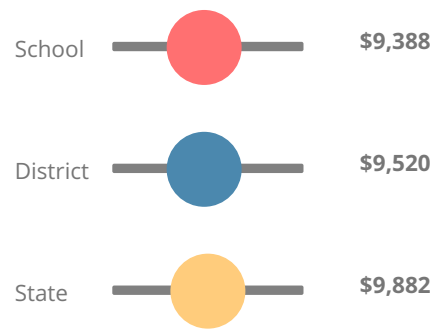

Grade conversion	
A	90 - 100
B	80 - 89.9
C	70 - 79.9
D	60 - 69.9
F	0 - 59.9

CCRPI Single Score

Student Mobility Rate

15.8%

School Climate Star Rating

Financial Efficiency Star Rating

Per Pupil Expenditures

Race/Ethnicity

- Asian/Pacific Islander
- American Indian/Alaskan
- Black
- Hispanic
- Multi-racial
- White

Economically Disadvantaged (ED)

- ED
- Not ED

Students with Disability (SWD)

- SWD
- Not SWD

English Language Learners (ELL)