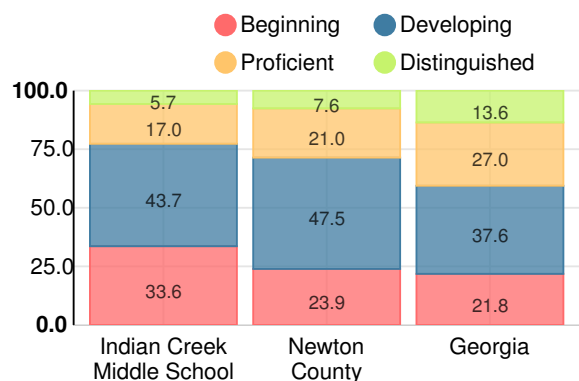

- ELL
- Not ELL

Middle School

CCRPI Score

Indian Creek Middle School

Indicator	2019
Content Mastery	47.0
Progress	56.7
Closing Gaps	14.3
Readiness	75.5
CCRPI Score	51.2

English

Percent of students scoring in each performance level on 2019 Georgia Milestones for middle school grades

Mathematics

Percent of students scoring in each performance level on 2019 Georgia Milestones for middle school grades

Science

Percent of students scoring in each performance level on 2019 Georgia Milestones for middle school grades

Social Studies

Percent of students scoring in each performance level on 2019 Georgia Milestones for middle school grades

Reading at or above the Grade Level Target (8th Grade)

Percent of students in grade 8 achieving Lexile measure greater than 1097