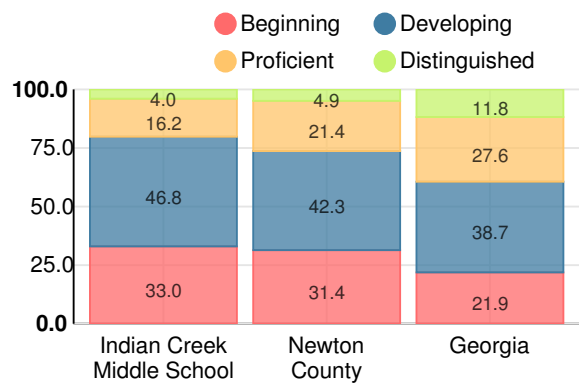

Grade conversion	
A	90 - 100
B	80 - 89.9
C	70 - 79.9
D	60 - 69.9
F	0 - 59.9

CCRPI Single Score

Student Mobility Rate

15.8%

School Climate Star Rating

Financial Efficiency Star Rating

Per Pupil Expenditures

Race/Ethnicity

- Asian/Pacific Islander
- American Indian/Alaskan
- Black
- Hispanic
- Multi-racial
- White

Economically Disadvantaged (ED)

- ED
- Not ED

Students with Disability (SWD)

- SWD
- Not SWD

English Language Learners (ELL)

- ELL
- Not ELL

Middle School

CCRPI Score

Indian Creek Middle School

Indicator	2019
Content Mastery	47.0
Progress	56.7
Closing Gaps	14.3
Readiness	75.5
CCRPI Score	51.2

English

Percent of students scoring in each performance level on 2019 Georgia Milestones for middle school grades

Mathematics

Percent of students scoring in each performance level on 2019 Georgia Milestones for middle school grades

Science

Percent of students scoring in each performance level on 2019 Georgia Milestones for middle school grades