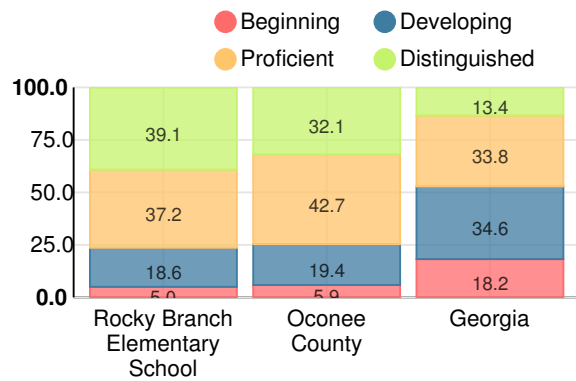

Discipline data are available in the [K-12 Student Discipline Dashboard](#).

Performance Snapshot

- Rocky Branch Elementary School's **overall performance is higher than 96% of schools in the state** and is similar to its district.
- Its students' **academic growth is higher than 97% of schools in the state** and higher than its district.
- 75.9% of its 3rd grade students are reading at or above the grade level target.**
- Rocky Branch Elementary School is **Beating the Odds**, meaning that it performs better than similar schools.

5.7%

School Climate Star Rating

Financial Efficiency Star Rating

Per Pupil Expenditures

Race/Ethnicity

Economically Disadvantaged (ED)

Students with Disability (SWD)

English Language Learners (ELL)

Elementary

CCRPI Score

Rocky Branch Elementary School

Indicator	2019
Content Mastery	97.6
Progress	99.0
Closing Gaps	78.6
Readiness	92.0
CCRPI Score	94.1

English

Percent of students scoring in each performance level on 2019 Georgia Milestones for elementary grades

Mathematics

Percent of students scoring in each performance level on 2019 Georgia Milestones for elementary grades

Science

Percent of students scoring in each performance level on 2019 Georgia Milestones for elementary grades