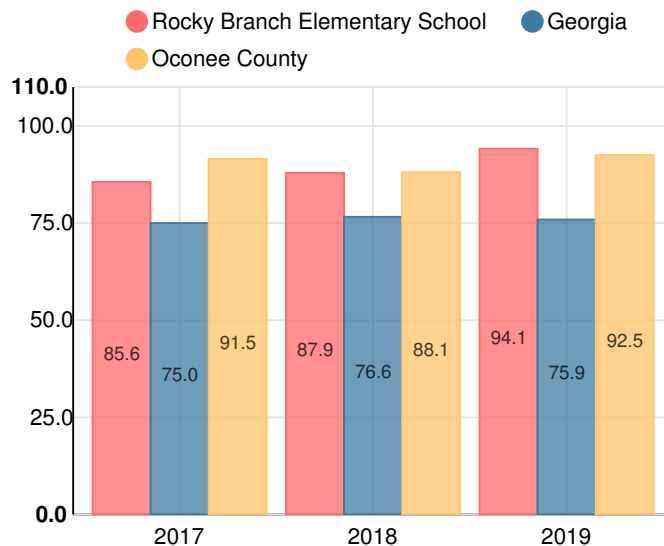

Rocky Branch Elementary School

5250 Hog Mountain Rd, Bogart, GA 30622

(706)769-3235

Grades: K-5

Enrollment: 510 students

Highest Performing (Bronze)

Note: For information on educator qualifications and other federal reporting requirements, [click here](#).

Discipline data are available in the [K-12 Student Discipline Dashboard](#).

Performance Snapshot

- Rocky Branch Elementary School's **overall performance is higher than 96% of schools in the state** and is similar to its district.
- Its students' **academic growth is higher than 97% of schools in the state** and higher than its district.
- **75.9% of its 3rd grade students are reading at or above the grade level target.**
- Rocky Branch Elementary School is **Beating the Odds**, meaning that it performs better than similar schools.

School Wide

A94.1

Year	Rocky Branch Elementary School
2019	A
2018	B
2017	B
2016	A
2015	A

Grade conversion	
A	90 - 100
B	80 - 89.9
C	70 - 79.9
D	60 - 69.9
F	0 - 59.9

CCRPI Single Score