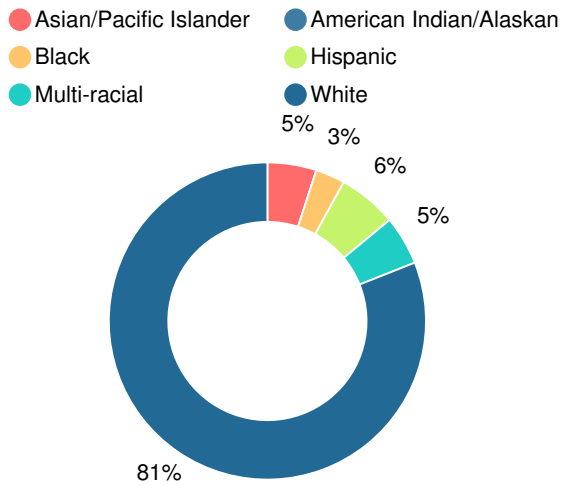

5.7%

School Climate Star Rating

Financial Efficiency Star Rating

Per Pupil Expenditures

Race/Ethnicity

Economically Disadvantaged (ED)

Students with Disability (SWD)

English Language Learners (ELL)