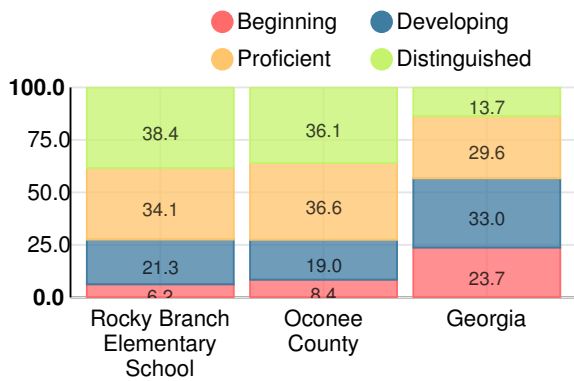

5.7%

School Climate Star Rating

Financial Efficiency Star Rating

Per Pupil Expenditures

Race/Ethnicity

Economically Disadvantaged (ED)

Students with Disability (SWD)

English Language Learners (ELL)

Elementary

CCRPI Score

Rocky Branch Elementary School

Indicator	2019
Content Mastery	97.6
Progress	99.0
Closing Gaps	78.6
Readiness	92.0
CCRPI Score	94.1

English

Percent of students scoring in each performance level on 2019 Georgia Milestones for elementary grades

Mathematics

Percent of students scoring in each performance level on 2019 Georgia Milestones for elementary grades

Science

Percent of students scoring in each performance level on 2019 Georgia Milestones for elementary grades