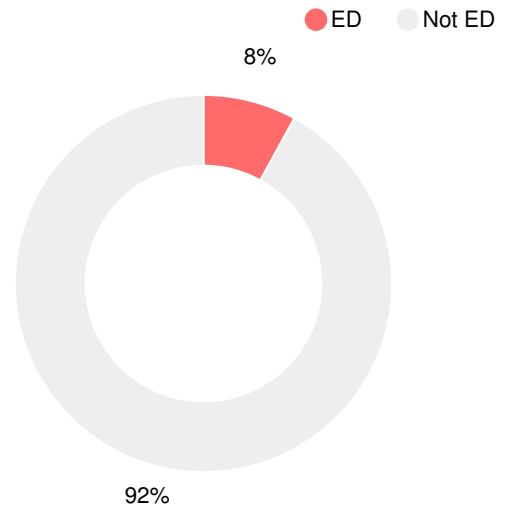

5.7%

School Climate Star Rating

Financial Efficiency Star Rating

Per Pupil Expenditures

Race/Ethnicity

Economically Disadvantaged (ED)

Students with Disability (SWD)

English Language Learners (ELL)

Elementary

CCRPI Score

Rocky Branch Elementary School

Indicator	2019
Content Mastery	97.6
Progress	99.0
Closing Gaps	78.6
Readiness	92.0
CCRPI Score	94.1

English

Percent of students scoring in each performance level on 2019 Georgia Milestones for elementary grades