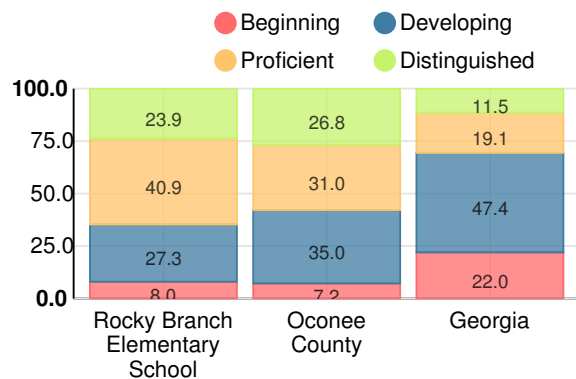

Discipline data are available in the [K-12 Student Discipline Dashboard](#).

Performance Snapshot

- Rocky Branch Elementary School's **overall performance is higher than 96% of schools in the state** and is similar to its district.
- Its students' **academic growth is higher than 97% of schools in the state** and higher than its district.
- 75.9% of its 3rd grade students are reading at or above the grade level target.**
- Rocky Branch Elementary School is **Beating the Odds**, meaning that it performs better than similar schools.

Elementary

CCRPI Score

Rocky Branch Elementary School

Indicator	2019
Content Mastery	97.6
Progress	99.0
Closing Gaps	78.6
Readiness	92.0
CCRPI Score	94.1

English

Percent of students scoring in each performance level on 2019 Georgia Milestones for elementary grades

Mathematics

Percent of students scoring in each performance level on 2019 Georgia Milestones for elementary grades

Science

Percent of students scoring in each performance level on 2019 Georgia Milestones for elementary grades

Social Studies

Percent of students scoring in each performance level on 2019 Georgia Milestones for elementary grades

**Reading at or above the Grade Level Target
(3rd Grade)**

Percent of students in grade 3 achieving Lexile measure equal to or greater than 670