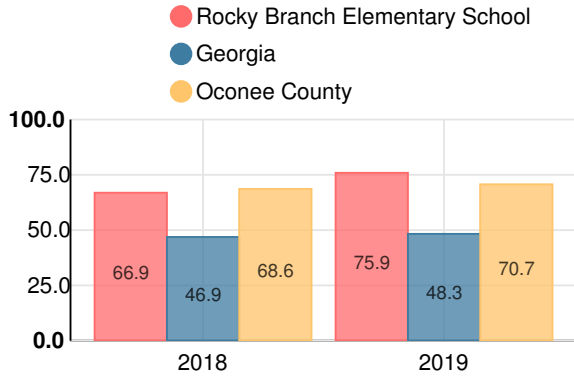

Mathematics

Percent of students scoring in each performance level on 2019 Georgia Milestones for elementary grades

Science

Percent of students scoring in each performance level on 2019 Georgia Milestones for elementary grades

Social Studies

Percent of students scoring in each performance level on 2019 Georgia Milestones for elementary grades

**Reading at or above the Grade Level Target
(3rd Grade)**

Percent of students in grade 3 achieving Lexile measure equal to or greater than 670