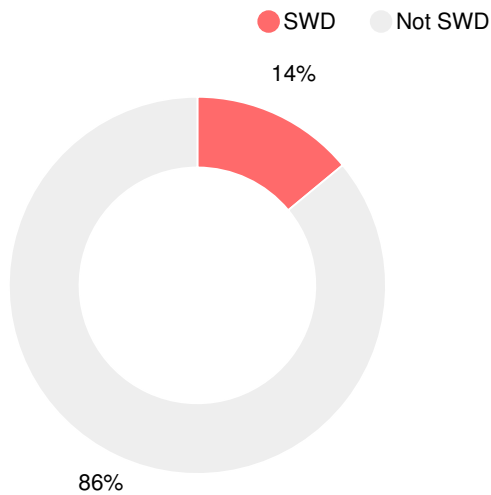

5.7%

School Climate Star Rating

Financial Efficiency Star Rating

Per Pupil Expenditures

Race/Ethnicity

Economically Disadvantaged (ED)

Students with Disability (SWD)

English Language Learners (ELL)

Elementary

CCRPI Score

Rocky Branch Elementary School

Indicator	2019
Content Mastery	97.6
Progress	99.0
Closing Gaps	78.6
Readiness	92.0
CCRPI Score	94.1

English

Percent of students scoring in each performance level on 2019 Georgia Milestones for elementary grades