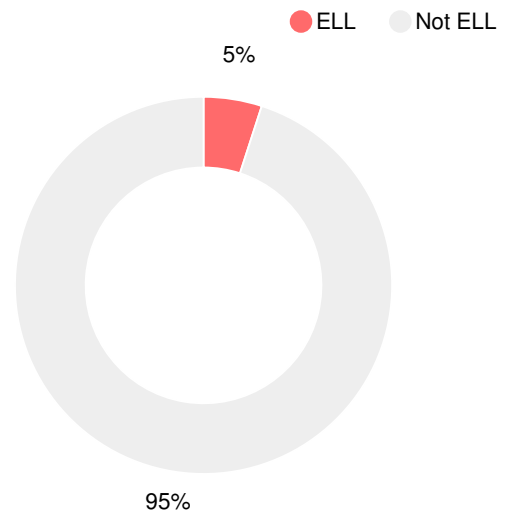

5.7%

School Climate Star Rating

Financial Efficiency Star Rating

Per Pupil Expenditures

Race/Ethnicity

Economically Disadvantaged (ED)

Students with Disability (SWD)

English Language Learners (ELL)