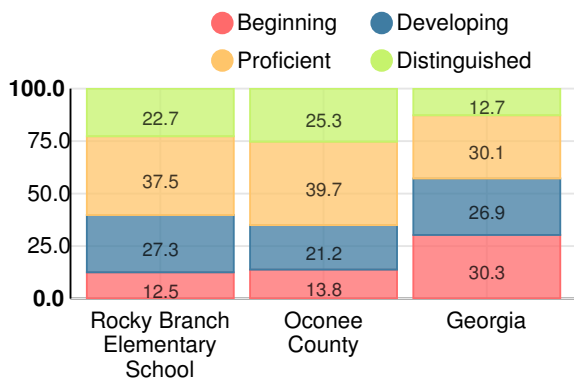

Discipline data are available in the [K-12 Student Discipline Dashboard](#).

Performance Snapshot

- Rocky Branch Elementary School's **overall performance is higher than 96% of schools in the state** and is similar to its district.
- Its students' **academic growth is higher than 97% of schools in the state** and higher than its district.
- 75.9% of its 3rd grade students are reading at or above the grade level target.**
- Rocky Branch Elementary School is **Beating the Odds**, meaning that it performs better than similar schools.

5.7%

School Climate Star Rating

Financial Efficiency Star Rating

Per Pupil Expenditures

Race/Ethnicity

Economically Disadvantaged (ED)

Students with Disability (SWD)

English Language Learners (ELL)

Elementary

CCRPI Score

Rocky Branch Elementary School

Indicator	2019
Content Mastery	97.6
Progress	99.0
Closing Gaps	78.6
Readiness	92.0
CCRPI Score	94.1

English

Percent of students scoring in each performance level on 2019 Georgia Milestones for elementary grades

Mathematics

Percent of students scoring in each performance level on 2019 Georgia Milestones for elementary grades

Science

Percent of students scoring in each performance level on 2019 Georgia Milestones for elementary grades