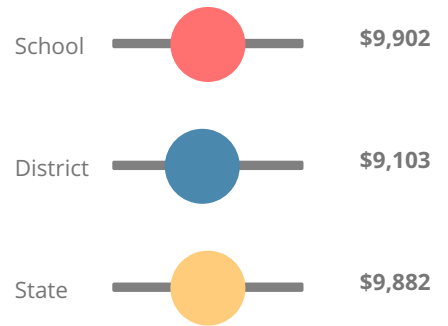

5.7%

School Climate Star Rating

Financial Efficiency Star Rating

Per Pupil Expenditures

Race/Ethnicity

Economically Disadvantaged (ED)

Students with Disability (SWD)

English Language Learners (ELL)

Elementary

CCRPI Score

Rocky Branch Elementary School

Indicator	2019
Content Mastery	97.6
Progress	99.0
Closing Gaps	78.6
Readiness	92.0
CCRPI Score	94.1

English

Percent of students scoring in each performance level on 2019 Georgia Milestones for elementary grades