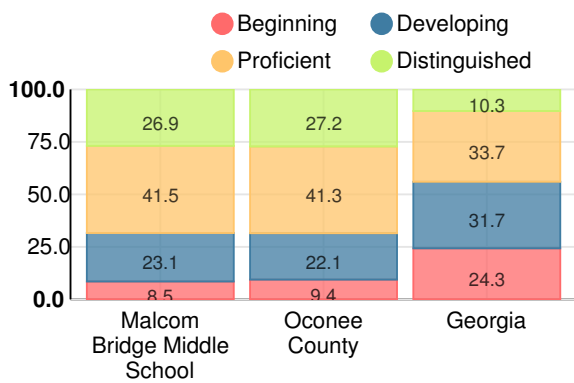

Discipline data are available in the [K-12 Student Discipline Dashboard](#).

Performance Snapshot

- Malcom Bridge Middle School's **overall performance is higher than 94% of schools in the state** and is similar to its district.
- Its students' **academic growth is higher than 78% of schools in the state** and higher than its district.
- **79.9% of its 8th grade students are reading at or above the grade level target.**
- Malcom Bridge Middle School is **Beating the Odds**, meaning that it performs better than similar schools.

School Climate Star Rating

Financial Efficiency Star Rating

Per Pupil Expenditures

Race/Ethnicity

Economically Disadvantaged (ED)

Students with Disability (SWD)

English Language Learners (ELL)

Middle School

CCRPI Score

Malcom Bridge Middle School

Indicator	2019
Content Mastery	96.8
Progress	89.4
Closing Gaps	93.3
Readiness	90.2
CCRPI Score	92.4

English

Percent of students scoring in each performance level on 2019 Georgia Milestones for middle school grades