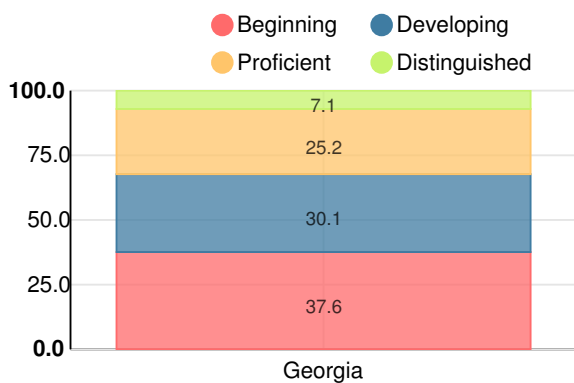

School Climate Star Rating

Financial Efficiency Star Rating

Per Pupil Expenditures

Race/Ethnicity

Economically Disadvantaged (ED)

Students with Disability (SWD)

English Language Learners (ELL)

Middle School

CCRPI Score

Malcom Bridge Middle School

Indicator	2019
Content Mastery	96.8
Progress	89.4
Closing Gaps	93.3
Readiness	90.2
CCRPI Score	92.4

English

Percent of students scoring in each performance level on 2019 Georgia Milestones for middle school grades

Mathematics

Percent of students scoring in each performance level on 2019 Georgia Milestones for middle school grades

Science

Percent of students scoring in each performance level on 2019 Georgia Milestones for middle school grades