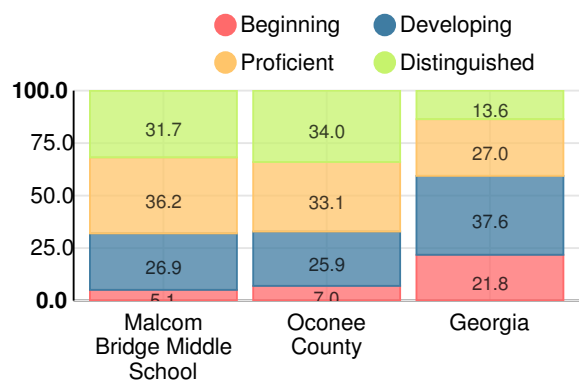

Discipline data are available in the [K-12 Student Discipline Dashboard](#).

Performance Snapshot

- Malcom Bridge Middle School's **overall performance is higher than 94% of schools in the state** and is similar to its district.
- Its students' **academic growth is higher than 78% of schools in the state** and higher than its district.
- **79.9% of its 8th grade students are reading at or above the grade level target.**
- Malcom Bridge Middle School is **Beating the Odds**, meaning that it performs better than similar schools.

CCRPI Score

Malcom Bridge Middle School

Indicator	2019
Content Mastery	96.8
Progress	89.4
Closing Gaps	93.3
Readiness	90.2
CCRPI Score	92.4

English

Percent of students scoring in each performance level on 2019 Georgia Milestones for middle school grades

Mathematics

Percent of students scoring in each performance level on 2019 Georgia Milestones for middle school grades

Science

Percent of students scoring in each performance level on 2019 Georgia Milestones for middle school grades

Social Studies

Percent of students scoring in each performance level on 2019 Georgia Milestones for middle school grades

Reading at or above the Grade Level Target (8th Grade)

Percent of students in grade 8 achieving Lexile measure greater than 1097