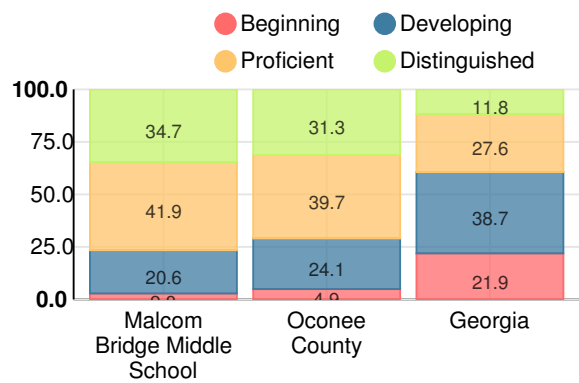

Discipline data are available in the [K-12 Student Discipline Dashboard](#).

Performance Snapshot

- Malcom Bridge Middle School's **overall performance is higher than 94% of schools in the state** and is similar to its district.
- Its students' **academic growth is higher than 78% of schools in the state** and higher than its district.
- **79.9% of its 8th grade students are reading at or above the grade level target.**
- Malcom Bridge Middle School is **Beating the Odds**, meaning that it performs better than similar schools.

School Climate Star Rating

Financial Efficiency Star Rating

Per Pupil Expenditures

Race/Ethnicity

Economically Disadvantaged (ED)

Students with Disability (SWD)

English Language Learners (ELL)

Middle School

CCRPI Score

Malcom Bridge Middle School

Indicator	2019
Content Mastery	96.8
Progress	89.4
Closing Gaps	93.3
Readiness	90.2
CCRPI Score	92.4

English

Percent of students scoring in each performance level on 2019 Georgia Milestones for middle school grades

Mathematics

Percent of students scoring in each performance level on 2019 Georgia Milestones for middle school grades

Science

Percent of students scoring in each performance level on 2019 Georgia Milestones for middle school grades