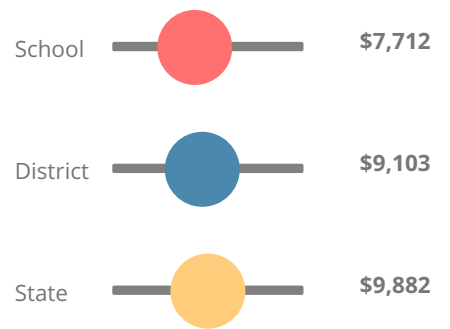

School Wide

A92.4

Year	Malcom Bridge Middle School
2019	A
2018	B
2017	A
2016	B
2015	B

Grade conversion	
A	90 - 100
B	80 - 89.9
C	70 - 79.9
D	60 - 69.9
F	0 - 59.9

CCRPI Single Score

Student Mobility Rate

6.7%

School Climate Star Rating

Financial Efficiency Star Rating

Per Pupil Expenditures

Race/Ethnicity

Economically Disadvantaged (ED)

Students with Disability (SWD)

English Language Learners (ELL)

Middle School