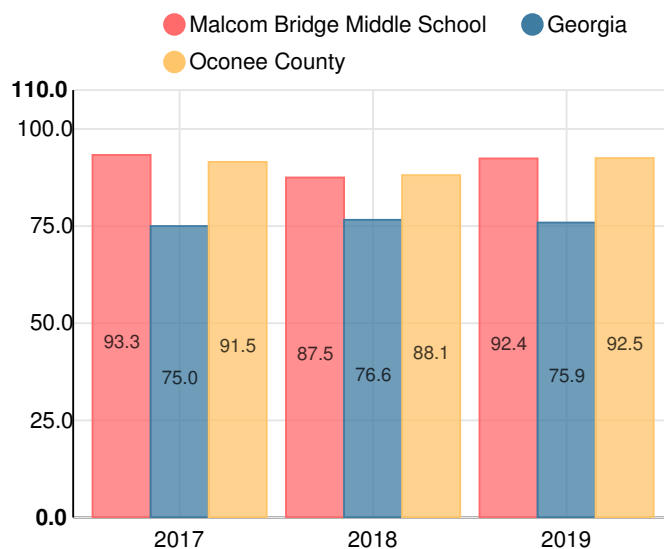

Malcom Bridge Middle School

 2500 Malcom Bridge Road, Bogart, GA 30622

 (706) 310-1992

 Grades: 6-8

 Enrollment: 1062 students

 Highest Performing (Bronze)

Note: For information on educator qualifications and other federal reporting requirements, [click here](#).

Discipline data are available in the [K-12 Student Discipline Dashboard](#).

Performance Snapshot

- Malcom Bridge Middle School's **overall performance is higher than 94% of schools in the state** and is similar to its district.
- Its students' **academic growth is higher than 78% of schools in the state** and higher than its district.
- **79.9% of its 8th grade students are reading at or above the grade level target.**
- Malcom Bridge Middle School is **Beating the Odds**, meaning that it performs better than similar schools.

School Wide

A92.4

Year	Malcom Bridge Middle School
2019	A
2018	B
2017	A
2016	B
2015	B

Grade conversion	
A	90 - 100
B	80 - 89.9
C	70 - 79.9
D	60 - 69.9
F	0 - 59.9

CCRPI Single Score

Student Mobility Rate

6.7%