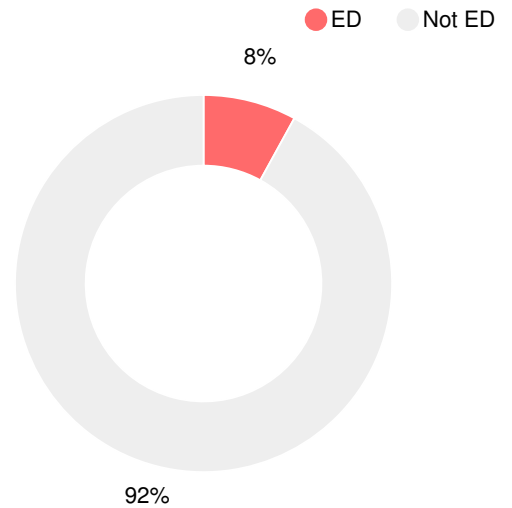

School Climate Star Rating

Financial Efficiency Star Rating

Per Pupil Expenditures

Race/Ethnicity

Economically Disadvantaged (ED)

Students with Disability (SWD)

English Language Learners (ELL)

Middle School

CCRPI Score

Malcom Bridge Middle School

Indicator	2019
Content Mastery	96.8
Progress	89.4
Closing Gaps	93.3
Readiness	90.2
CCRPI Score	92.4

English

Percent of students scoring in each performance level on 2019 Georgia Milestones for middle school grades