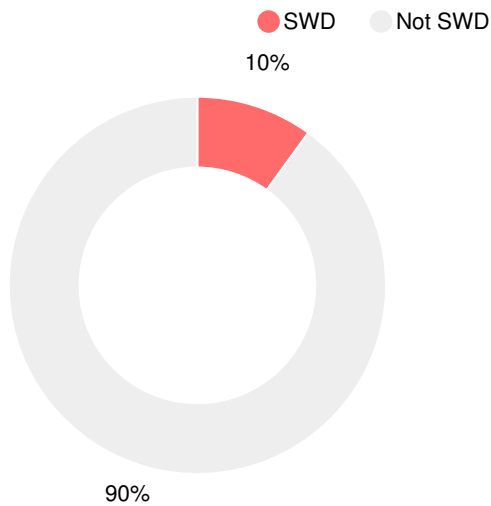

School Climate Star Rating

Financial Efficiency Star Rating

Per Pupil Expenditures

Race/Ethnicity

Economically Disadvantaged (ED)

Students with Disability (SWD)

English Language Learners (ELL)

Middle School

CCRPI Score

Malcom Bridge Middle School

Indicator	2019
Content Mastery	96.8
Progress	89.4
Closing Gaps	93.3
Readiness	90.2
CCRPI Score	92.4

English

Percent of students scoring in each performance level on 2019 Georgia Milestones for middle school grades