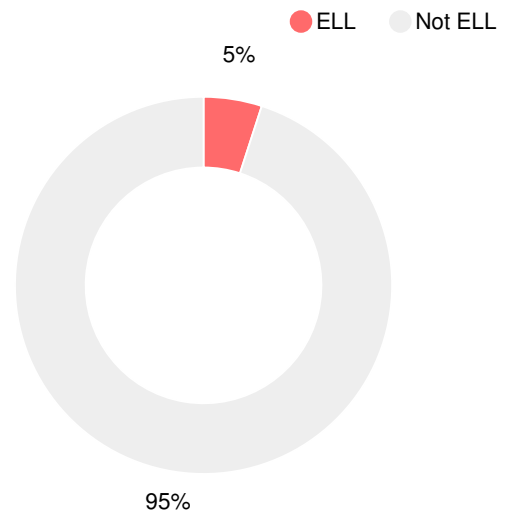

School Climate Star Rating

Financial Efficiency Star Rating

Per Pupil Expenditures

Race/Ethnicity

Economically Disadvantaged (ED)

Students with Disability (SWD)

English Language Learners (ELL)

Middle School

CCRPI Score

Malcom Bridge Middle School

Indicator	2019
Content Mastery	96.8
Progress	89.4
Closing Gaps	93.3
Readiness	90.2
CCRPI Score	92.4

English

Percent of students scoring in each performance level on 2019 Georgia Milestones for middle school grades