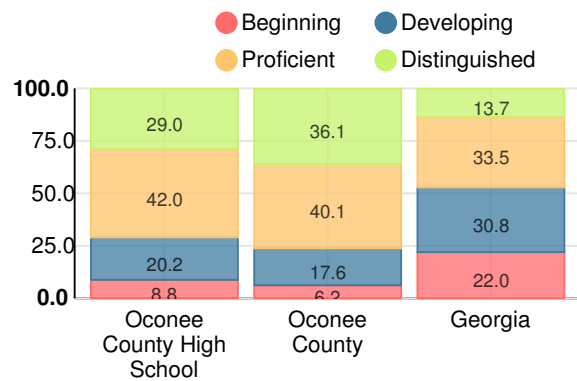

Financial Efficiency Star Rating

Per Pupil Expenditures

Race/Ethnicity

Economically Disadvantaged (ED)

Students with Disability (SWD)

English Language Learners (ELL)

High School

CCRPI Score

Oconee County High School

Indicator	2019
Content Mastery	94.0
Progress	93.7
Closing Gaps	64.3
Readiness	88.9
Graduation Rate	96.9
CCRPI Score	90.6

American Literature & Composition

Percent of students scoring in each performance level on 2019

Georgia Milestones

Coordinate Algebra/Algebra I

Percent of students scoring in each performance level on 2019

Georgia Milestones

Biology

Percent of students scoring in each performance level on 2019

Georgia Milestones

US History

Percent of students scoring in each performance level on 2019

Georgia Milestones

College & Career Readiness

Percent of 12th grade students who are college and career ready

Accelerated Course Taking