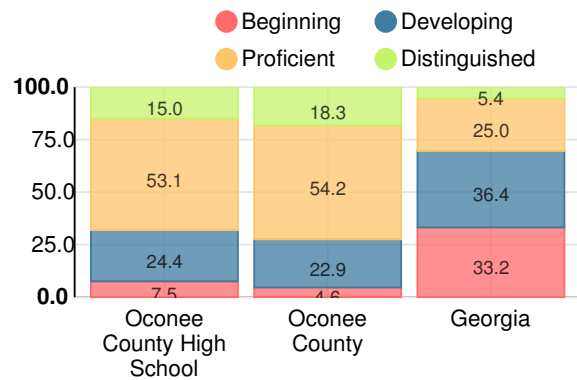

Financial Efficiency Star Rating

Per Pupil Expenditures

Race/Ethnicity

Economically Disadvantaged (ED)

Students with Disability (SWD)

English Language Learners (ELL)

High School

CCRPI Score

Oconee County High School

Indicator	2019
Content Mastery	94.0
Progress	93.7
Closing Gaps	64.3
Readiness	88.9
Graduation Rate	96.9
CCRPI Score	90.6

American Literature & Composition

Percent of students scoring in each performance level on 2019

Georgia Milestones

Coordinate Algebra/Algebra I

Percent of students scoring in each performance level on 2019

Georgia Milestones

Biology

Percent of students scoring in each performance level on 2019

Georgia Milestones

US History

Percent of students scoring in each performance level on 2019

Georgia Milestones

College & Career Readiness

Percent of 12th grade students who are college and career ready

Accelerated Course Taking