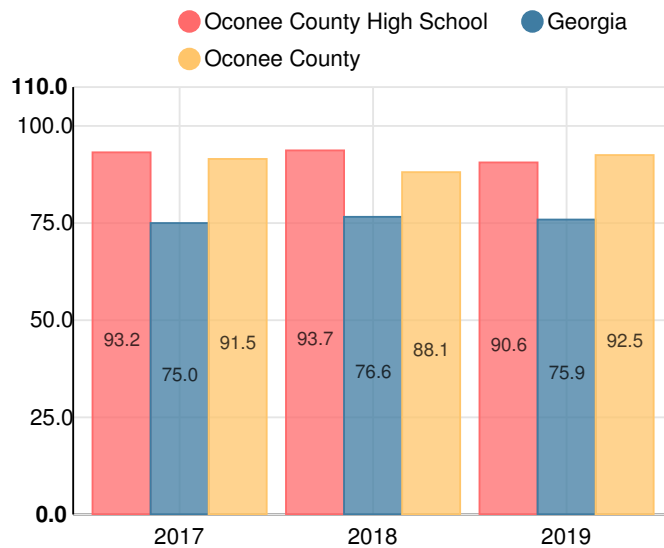

Oconee County High School

2721 Hog Mountain Road, Watkinsville, GA 30677

(706)769-6655

Grades: 9-12

Enrollment: 1160 students

Greatest Gains (Silver)

Note: For information on educator qualifications and other federal reporting requirements, [click here](#).

Discipline data are available in the [K-12 Student Discipline Dashboard](#).

Performance Snapshot

- Oconee County High School's **overall performance is higher than 91% of schools in the state** and is similar to its district.
- Its students' **academic growth is higher than 92% of schools in the state** and lower than its district.
- **Its four-year graduation rate is 98.0%**, which is **higher than 96% of high schools in the state** and similar to its district.
- **78.8% of graduates are college and career ready.**
- Oconee County High School is **Beating the Odds**, meaning that it performs better than similar schools.

School Wide

A90.6

Year	Oconee County High School
2019	A
2018	A
2017	A
2016	A
2015	A

Grade conversion	
A	90 - 100
B	80 - 89.9
C	70 - 79.9
D	60 - 69.9
F	0 - 59.9

CCRPI Single Score