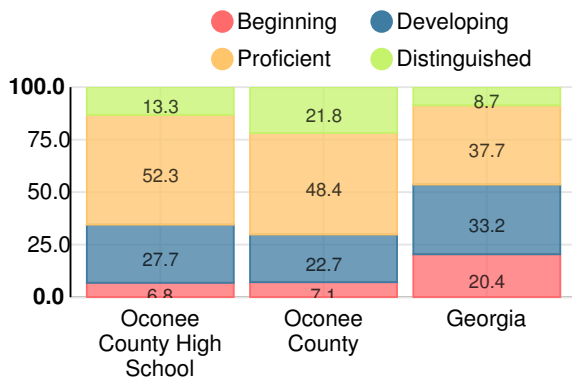

Discipline data are available in the [K-12 Student Discipline Dashboard](#).

Performance Snapshot

- Oconee County High School's **overall performance is higher than 91% of schools in the state** and is similar to its district.
- Its students' **academic growth is higher than 92% of schools in the state** and lower than its district.
- Its four-year graduation rate is 98.0%**, which is **higher than 96% of high schools in the state** and similar to its district.
- 78.8% of graduates are college and career ready.**
- Oconee County High School is **Beating the Odds**, meaning that it performs better than similar schools.

Financial Efficiency Star Rating

Per Pupil Expenditures

Race/Ethnicity

Economically Disadvantaged (ED)

Students with Disability (SWD)

English Language Learners (ELL)

High School

CCRPI Score

Oconee County High School

Indicator	2019
Content Mastery	94.0
Progress	93.7
Closing Gaps	64.3
Readiness	88.9
Graduation Rate	96.9
CCRPI Score	90.6

American Literature & Composition

Percent of students scoring in each performance level on 2019

Georgia Milestones

Coordinate Algebra/Algebra I

Percent of students scoring in each performance level on 2019

Georgia Milestones

Biology

Percent of students scoring in each performance level on 2019

Georgia Milestones