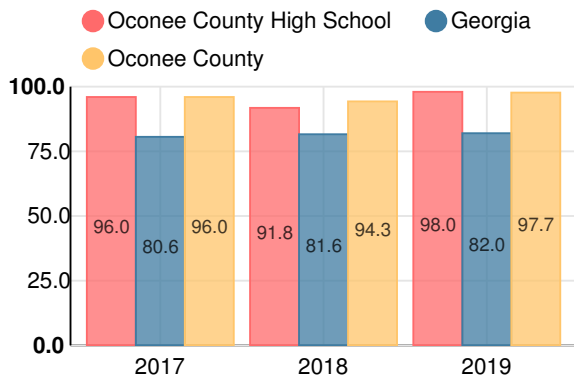

Four-Year Graduation Rate