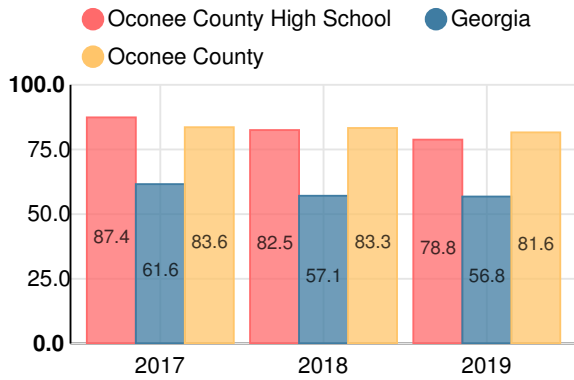

Discipline data are available in the [K-12 Student Discipline Dashboard](#).

Performance Snapshot

- Oconee County High School's **overall performance is higher than 91% of schools in the state** and is similar to its district.
- Its students' **academic growth is higher than 92% of schools in the state** and lower than its district.
- Its four-year graduation rate is 98.0%**, which is **higher than 96% of high schools in the state** and similar to its district.
- 78.8% of graduates are college and career ready.**
- Oconee County High School is **Beating the Odds**, meaning that it performs better than similar schools.

Georgia Milestones

Coordinate Algebra/Algebra I

Percent of students scoring in each performance level on 2019

Georgia Milestones

Biology

Percent of students scoring in each performance level on 2019

Georgia Milestones

US History

Percent of students scoring in each performance level on 2019

Georgia Milestones

College & Career Readiness

Percent of 12th grade students who are college and career ready

Accelerated Course Taking