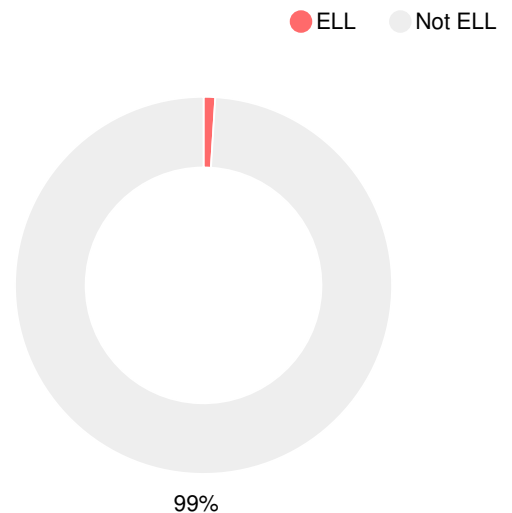

Financial Efficiency Star Rating

Per Pupil Expenditures

Race/Ethnicity

Economically Disadvantaged (ED)

Students with Disability (SWD)

English Language Learners (ELL)

High School

CCRPI Score