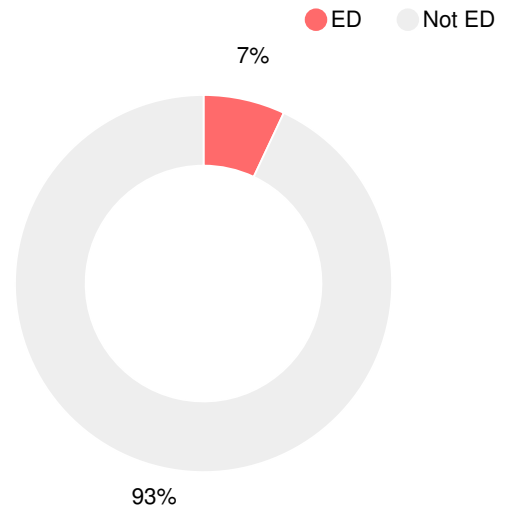

Financial Efficiency Star Rating

Per Pupil Expenditures

Race/Ethnicity

Economically Disadvantaged (ED)

Students with Disability (SWD)

English Language Learners (ELL)

High School

CCRPI Score

Oconee County High School

Indicator	2019
Content Mastery	94.0
Progress	93.7
Closing Gaps	64.3
Readiness	88.9
Graduation Rate	96.9
CCRPI Score	90.6

American Literature & Composition

Percent of students scoring in each performance level on 2019