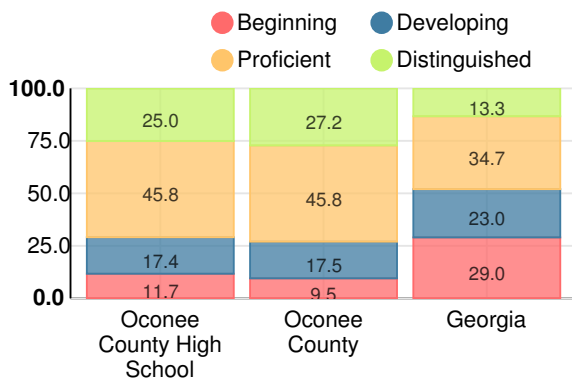

Financial Efficiency Star Rating

Per Pupil Expenditures

Race/Ethnicity

Economically Disadvantaged (ED)

Students with Disability (SWD)

English Language Learners (ELL)

High School

CCRPI Score

Oconee County High School

Indicator	2019
Content Mastery	94.0
Progress	93.7
Closing Gaps	64.3
Readiness	88.9
Graduation Rate	96.9
CCRPI Score	90.6

American Literature & Composition

Percent of students scoring in each performance level on 2019

Georgia Milestones

Coordinate Algebra/Algebra I

Percent of students scoring in each performance level on 2019

Georgia Milestones

Biology

Percent of students scoring in each performance level on 2019

Georgia Milestones

US History

Percent of students scoring in each performance level on 2019

Georgia Milestones

College & Career Readiness

Percent of 12th grade students who are college and career ready

Accelerated Course Taking