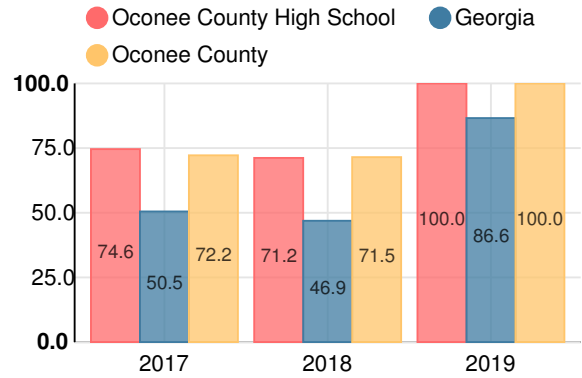

Accelerated Course Taking

Percent of high school graduates earning high school credit for accelerated enrollment