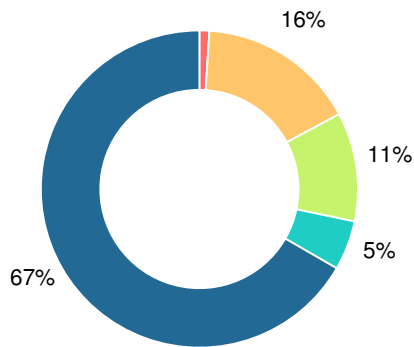

13.4%

School Climate Star Rating

Financial Efficiency Star Rating

Per Pupil Expenditures

Race/Ethnicity

- Asian/Pacific Islander
- American Indian/Alaskan
- Black
- Hispanic
- Multi-racial
- White

Economically Disadvantaged (ED)