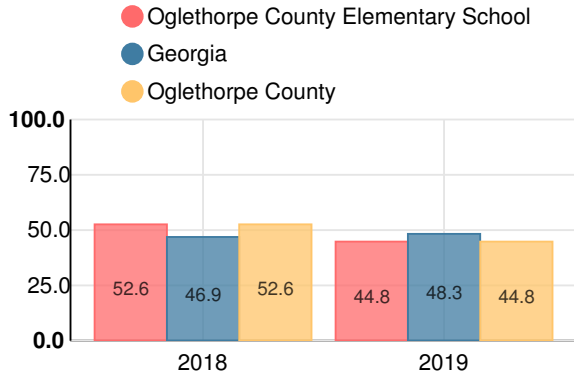

Mathematics

Percent of students scoring in each performance level on 2019 Georgia Milestones for elementary grades

Science

Percent of students scoring in each performance level on 2019 Georgia Milestones for elementary grades

Social Studies

Percent of students scoring in each performance level on 2019 Georgia Milestones for elementary grades

**Reading at or above the Grade Level Target
(3rd Grade)**

Percent of students in grade 3 achieving Lexile measure equal to or greater than 670