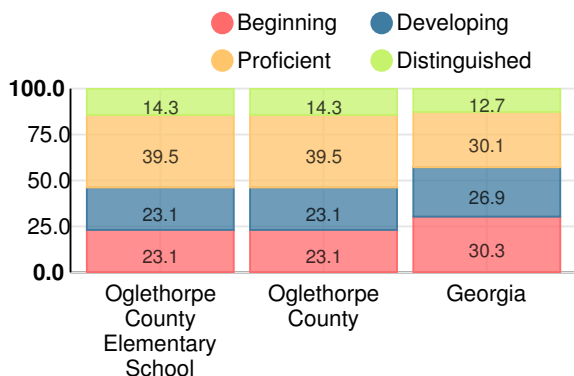

Performance Snapshot

- Oglethorpe County Elementary School's **overall performance is higher than 78% of schools in the state** and is higher than its district.
- Its students' **academic growth is higher than 64% of schools in the state** and similar to its district.
- 44.8% of its 3rd grade students are reading at or above the grade level target.**
- Oglethorpe County Elementary School is **Beating the Odds**, meaning that it performs better than similar schools.

13.4%

School Climate Star Rating

Financial Efficiency Star Rating

Per Pupil Expenditures

Race/Ethnicity

- Asian/Pacific Islander
- American Indian/Alaskan
- Black
- Hispanic
- Multi-racial
- White

Economically Disadvantaged (ED)

Indicator	2019
Content Mastery	74.1
Progress	87.1
Closing Gaps	100.0
Readiness	80.0
CCRPI Score	83.7

English

Percent of students scoring in each performance level on 2019 Georgia Milestones for elementary grades

Mathematics

Percent of students scoring in each performance level on 2019 Georgia Milestones for elementary grades

Science

Percent of students scoring in each performance level on 2019 Georgia Milestones for elementary grades