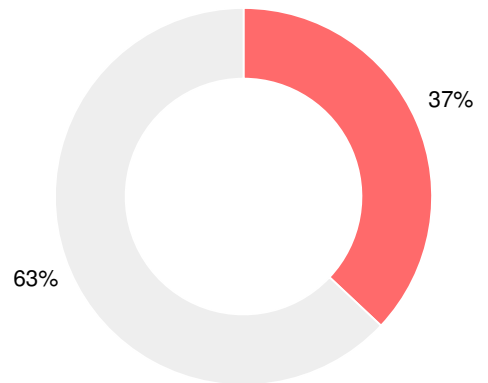

Economically Disadvantaged (ED)

- ED
- Not ED