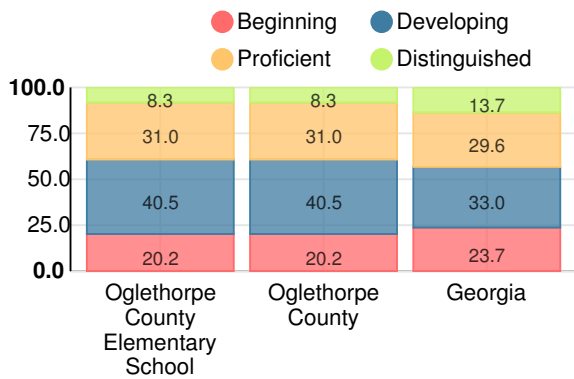

Performance Snapshot

- Oglethorpe County Elementary School's **overall performance is higher than 78% of schools in the state** and is higher than its district.
- Its students' **academic growth is higher than 64% of schools in the state** and similar to its district.
- 44.8% of its 3rd grade students are reading at or above the grade level target.**
- Oglethorpe County Elementary School is **Beating the Odds**, meaning that it performs better than similar schools.

13.4%

School Climate Star Rating

Financial Efficiency Star Rating

Per Pupil Expenditures

Race/Ethnicity

- Asian/Pacific Islander
- American Indian/Alaskan
- Black
- Hispanic
- Multi-racial
- White

Economically Disadvantaged (ED)

- ED
- Not ED

Students with Disability (SWD)

- SWD
- Not SWD

English Language Learners (ELL)

- ELL
- Not ELL

Elementary

CCRPI Score

Oglethorpe County Elementary School

Indicator	2019
Content Mastery	74.1
Progress	87.1
Closing Gaps	100.0
Readiness	80.0
CCRPI Score	83.7

English

Percent of students scoring in each performance level on 2019 Georgia Milestones for elementary grades