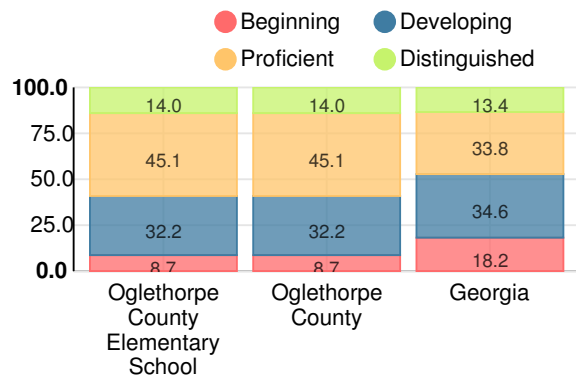

Performance Snapshot

- Oglethorpe County Elementary School's **overall performance is higher than 78% of schools in the state** and is higher than its district.
- Its students' **academic growth is higher than 64% of schools in the state** and similar to its district.
- 44.8% of its 3rd grade students are reading at or above the grade level target.**
- Oglethorpe County Elementary School is **Beating the Odds**, meaning that it performs better than similar schools.

13.4%

School Climate Star Rating

Financial Efficiency Star Rating

Per Pupil Expenditures

Race/Ethnicity

- Asian/Pacific Islander
- American Indian/Alaskan
- Black
- Hispanic
- Multi-racial
- White

Economically Disadvantaged (ED)

Indicator	2019
Content Mastery	74.1
Progress	87.1
Closing Gaps	100.0
Readiness	80.0
CCRPI Score	83.7

English

Percent of students scoring in each performance level on 2019 Georgia Milestones for elementary grades

Mathematics

Percent of students scoring in each performance level on 2019 Georgia Milestones for elementary grades

Science

Percent of students scoring in each performance level on 2019 Georgia Milestones for elementary grades