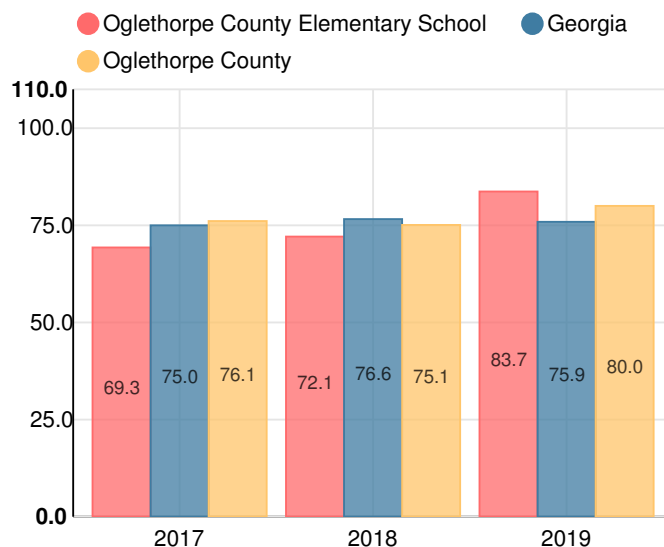

Oglethorpe County Elementary School

 15 Fairground Rd, Lexington, GA 30648

 (706)743-8750

 Grades: 3-5

 Enrollment: 441 students

Note: For information on educator qualifications and other federal reporting requirements, [click here](#).
 Discipline data are available in the [K-12 Student Discipline Dashboard](#).

Performance Snapshot

- Oglethorpe County Elementary School's **overall performance is higher than 78% of schools in the state** and is higher than its district.
- Its students' **academic growth is higher than 64% of schools in the state** and similar to its district.
- 44.8% of its 3rd grade students are reading at or above the grade level target.**
- Oglethorpe County Elementary School is **Beating the Odds**, meaning that it performs better than similar schools.

School Wide

B83.7

Year	Oglethorpe County Elementary School
2019	B
2018	C
2017	D
2016	D
2015	C

Grade conversion	
A	90 - 100
B	80 - 89.9
C	70 - 79.9
D	60 - 69.9
F	0 - 59.9

CCRPI Single Score

Student Mobility Rate