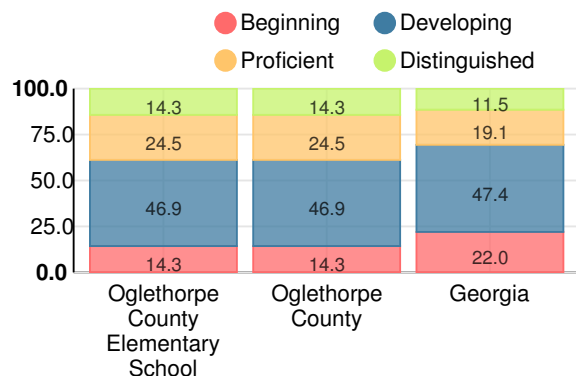

Performance Snapshot

- Oglethorpe County Elementary School's **overall performance is higher than 78% of schools in the state** and is higher than its district.
- Its students' **academic growth is higher than 64% of schools in the state** and similar to its district.
- 44.8% of its 3rd grade students are reading at or above the grade level target.**
- Oglethorpe County Elementary School is **Beating the Odds**, meaning that it performs better than similar schools.

Indicator	2019
Content Mastery	74.1
Progress	87.1
Closing Gaps	100.0
Readiness	80.0
CCRPI Score	83.7

English

Percent of students scoring in each performance level on 2019 Georgia Milestones for elementary grades

Mathematics

Percent of students scoring in each performance level on 2019 Georgia Milestones for elementary grades

Science

Percent of students scoring in each performance level on 2019 Georgia Milestones for elementary grades

Social Studies

Percent of students scoring in each performance level on 2019 Georgia Milestones for elementary grades

**Reading at or above the Grade Level Target
(3rd Grade)**

Percent of students in grade 3 achieving Lexile measure equal to or greater than 670