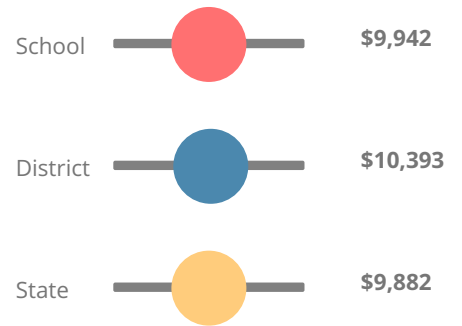

13.4%

School Climate Star Rating

Financial Efficiency Star Rating

Per Pupil Expenditures

Race/Ethnicity

- Asian/Pacific Islander
- American Indian/Alaskan
- Black
- Hispanic
- Multi-racial
- White

Economically Disadvantaged (ED)