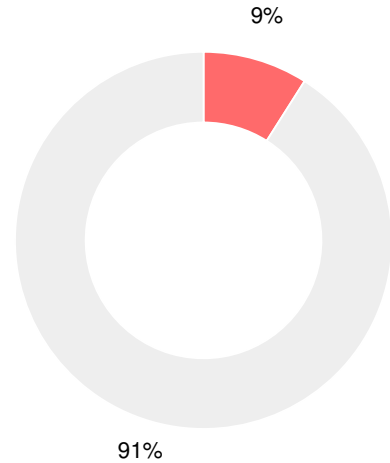

English Language Learners (ELL)

- ELL
- Not ELL