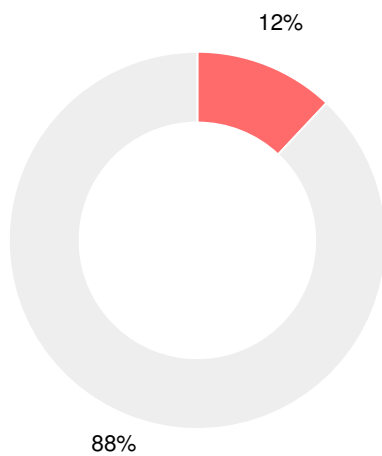

Students with Disability (SWD)

- SWD
- Not SWD